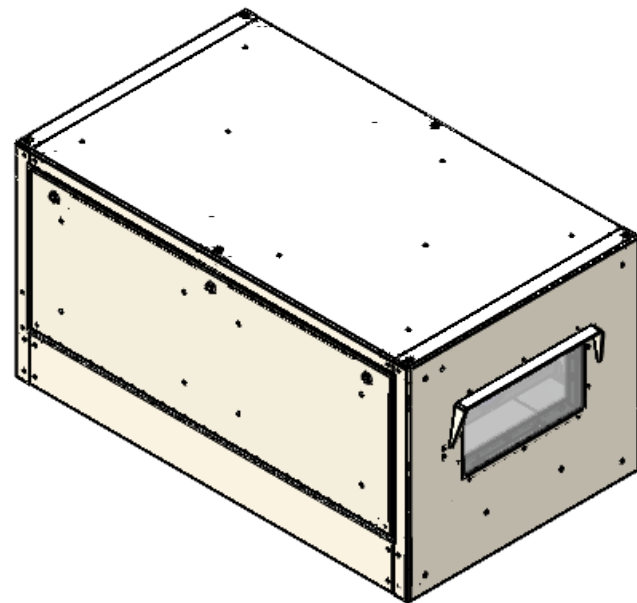

For Outdoor Unit see drawing 59.ODU.12

Line Set Connections
 Set Point Display
 User Interface
 Power & Signal Conduit Entries

Rigging Points:
 M12-1.75,
 6 places top,
 4 places bottom

Right slide shown here
 (recommended). Left
 slide available on
 request.

UNLESS OTHERWISE SPECIFIED:
 DIMENSIONS ARE IN INCHES
 TOLERANCES:
 FRACTIONAL ±
 ANGULAR: MACH ± BEND ±
 TWO PLACE DECIMAL ±
 THREE PLACE DECIMAL ±
 INTERPRET GEOMETRIC
 TOLERANCING PER:
 MATERIAL
 Aluminum & SS
 FINISH
 Powder Coat
 DO NOT SCALE DRAWING