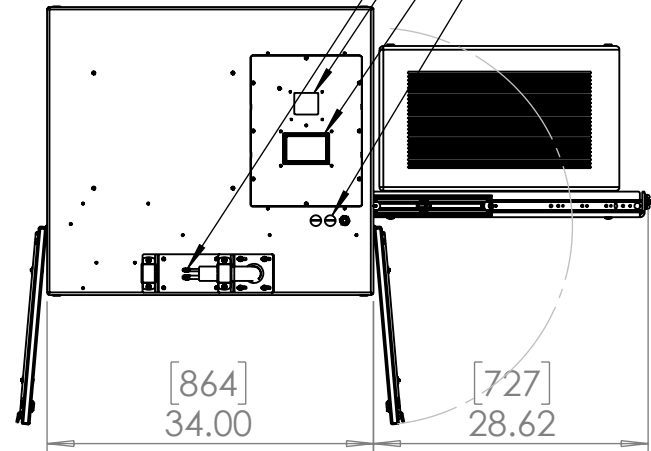

For Outdoor Unit see drawing 59.ODU.12

Line Set Connections
 Set Point Display
 User Interface
 Power & Signal Conduit Entries

Rigging Points:
 M12-1.75,
 6 places top,
 4 places bottom

Right slide shown here
 (recommended). Left
 slide available on
 request.

UNLESS OTHERWISE SPECIFIED:
 DIMENSIONS ARE IN INCHES
 TOLERANCES:
 FRACTIONAL ±
 ANGULAR: MACH ± BEND ±
 TWO PLACE DECIMAL ±
 THREE PLACE DECIMAL ±
 INTERPRET GEOMETRIC
 TOLERANCING PER:
 MATERIAL
 Aluminum & SS
 FINISH
 Powder Coat
 DO NOT SCALE DRAWING

	NAME	DATE
DRAWN	TB	9/11/2023
CHECKED		
ENG APPR.		
MFG APPR.		
Q.A.		
COMMENTS:		

TEMPEST
lighting inc.

TITLE:
Oasis 314 Landscape

SIZE B	DWG. NO. 59.314.L	REV 05
SCALE: 1:20		SHEET 1 OF 1