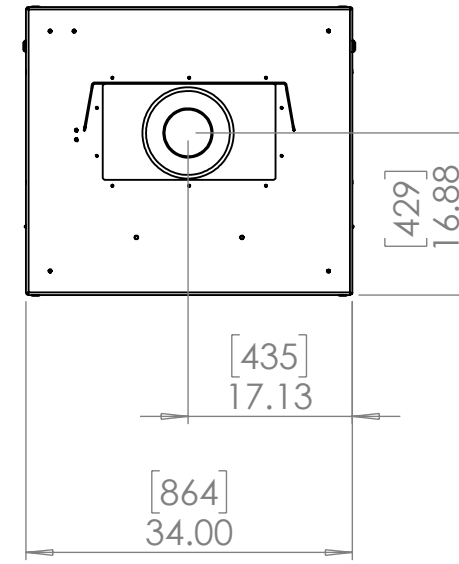

For Outdoor Unit see drawing 59.ODU.12

Line Set Connections
 Set Point Display
 User Interface
 Power & Signal Conduit Entries

Rigging Points:
 M12-1.75,
 6 places top,
 4 places bottom

Right slide shown here
 (recommended). Left
 slide available on
 request.

UNLESS OTHERWISE SPECIFIED:
 DIMENSIONS ARE IN INCHES
 TOLERANCES:
 FRACTIONAL ±
 ANGULAR: MACH ± BEND ±
 TWO PLACE DECIMAL ±
 THREE PLACE DECIMAL ±
 INTERPRET GEOMETRIC
 TOLERANCING PER:
 MATERIAL
 Aluminum & SS
 FINISH
 Powder Coat
 DO NOT SCALE DRAWING

	NAME	DATE
DRAWN	TB	9/11/2023
CHECKED		
ENG APPR.		
MFG APPR.		
Q.A.		
COMMENTS:		

TEMPEST
lighting inc.

TITLE:
Oasis 314 Landscape

SIZE B	DWG. NO. 59.314.L	REV 05
SCALE: 1:20		SHEET 1 OF 1