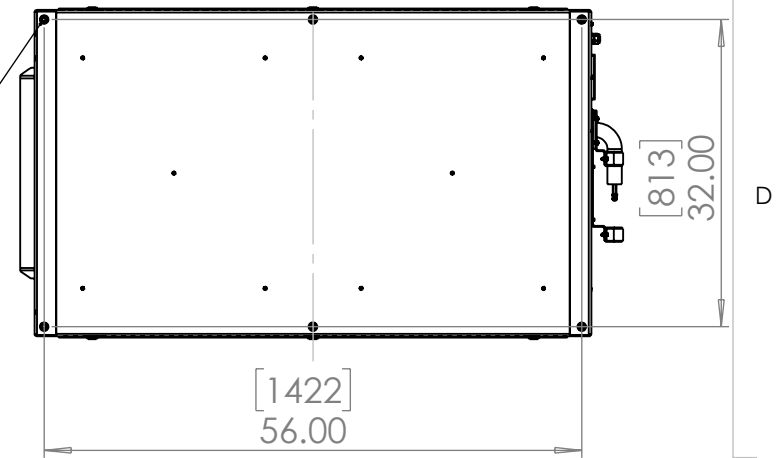

For Outdoor Unit see drawing 59.ODU.12

Line Set Connections
 Set Point Display
 User Interface
 Power & Signal Conduit Entries

Rigging Points:
 M12-1.75,
 6 places top,
 4 places bottom

Right slide shown here
 (recommended). Left
 slide available on
 request.

UNLESS OTHERWISE SPECIFIED:
 DIMENSIONS ARE IN INCHES
 TOLERANCES:
 FRACTIONAL ±
 ANGULAR: MACH ± BEND ±
 TWO PLACE DECIMAL ±
 THREE PLACE DECIMAL ±
 INTERPRET GEOMETRIC
 TOLERANCING PER:
 MATERIAL
 Aluminum & SS
 FINISH
 Powder Coat
 DO NOT SCALE DRAWING

	NAME	DATE
DRAWN	TB	9/11/2023
CHECKED		
ENG APPR.		
MFG APPR.		
Q.A.		
COMMENTS:		

TEMPEST
lighting inc.

TITLE:
Oasis 314 Landscape

SIZE B	DWG. NO. 59.314.L	REV 05
SCALE: 1:20		SHEET 1 OF 1