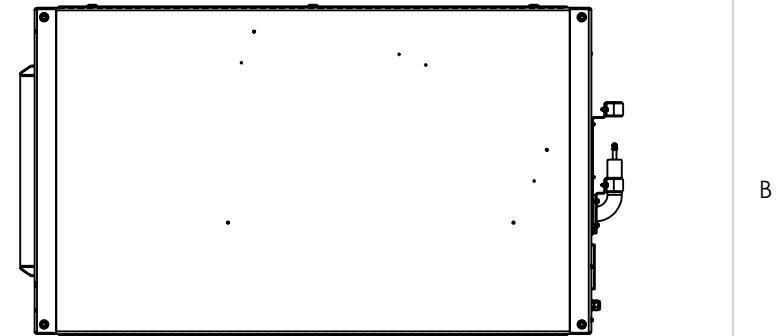

For Outdoor Unit see drawing 59.ODU.12

Line Set Connections
 Set Point Display
 User Interface
 Power & Signal Conduit Entries

Rigging Points:
 M12-1.75,
 6 places top,
 4 places bottom

Right slide shown here
 (recommended). Left
 slide available on
 request.

UNLESS OTHERWISE SPECIFIED:
 DIMENSIONS ARE IN INCHES
 TOLERANCES:
 FRACTIONAL ±
 ANGULAR: MACH ± BEND ±
 TWO PLACE DECIMAL ±
 THREE PLACE DECIMAL ±
 INTERPRET GEOMETRIC
 TOLERANCING PER:
 MATERIAL
 Aluminum & SS
 FINISH
 Powder Coat
 DO NOT SCALE DRAWING