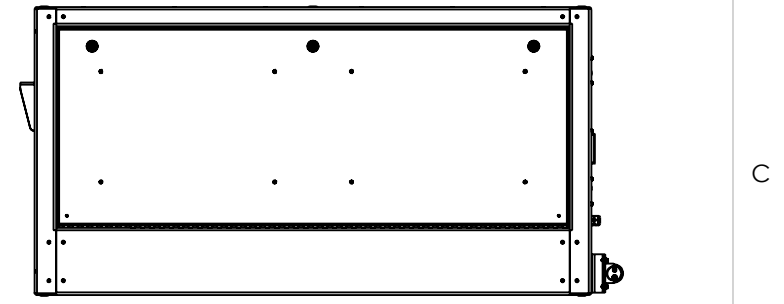

For Outdoor Unit see drawing 59.ODU.12

Line Set Connections
 Set Point Display
 User Interface
 Power & Signal Conduit Entries

Rigging Points:
 M12-1.75,
 6 places top,
 4 places bottom

Right slide shown here
 (recommended). Left
 slide available on
 request.

UNLESS OTHERWISE SPECIFIED:
 DIMENSIONS ARE IN INCHES
 TOLERANCES:
 FRACTIONAL ±
 ANGULAR: MACH ± BEND ±
 TWO PLACE DECIMAL ±
 THREE PLACE DECIMAL ±
 INTERPRET GEOMETRIC
 TOLERANCING PER:
 MATERIAL
 Aluminum & SS
 FINISH
 Powder Coat
 DO NOT SCALE DRAWING