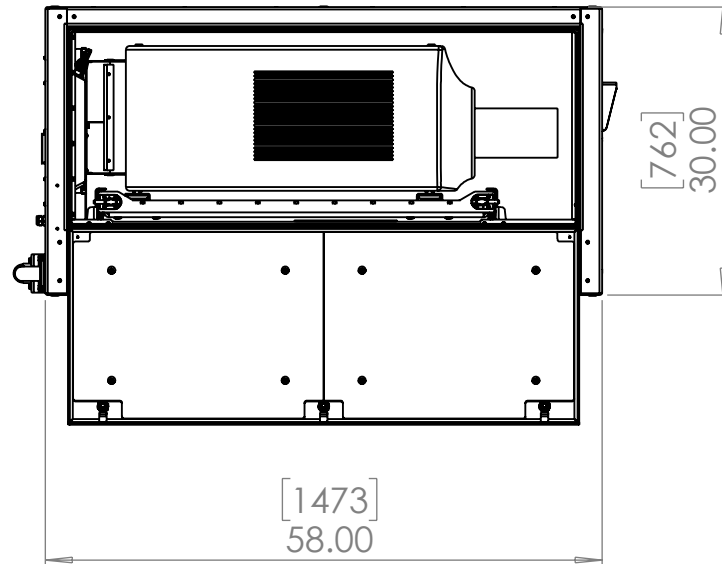

For Outdoor Unit see drawing 59.ODU.12

Line Set Connections
 Set Point Display
 User Interface
 Power & Signal Conduit Entries

Rigging Points:
 M12-1.75,
 6 places top,
 4 places bottom

Right slide shown here
 (recommended). Left
 slide available on
 request.

UNLESS OTHERWISE SPECIFIED:
 DIMENSIONS ARE IN INCHES
 TOLERANCES:
 FRACTIONAL ±
 ANGULAR: MACH ± BEND ±
 TWO PLACE DECIMAL ±
 THREE PLACE DECIMAL ±
 INTERPRET GEOMETRIC
 TOLERANCING PER:
 MATERIAL
 Aluminum & SS
 FINISH
 Powder Coat
 DO NOT SCALE DRAWING

	NAME	DATE
DRAWN	TB	9/11/2023
CHECKED		
ENG APPR.		
MFG APPR.		
Q.A.		
COMMENTS:		

TEMPEST
lighting inc.

TITLE:
Oasis 314 Landscape

SIZE B	DWG. NO. 59.314.L	REV 05
SCALE: 1:20		SHEET 1 OF 1