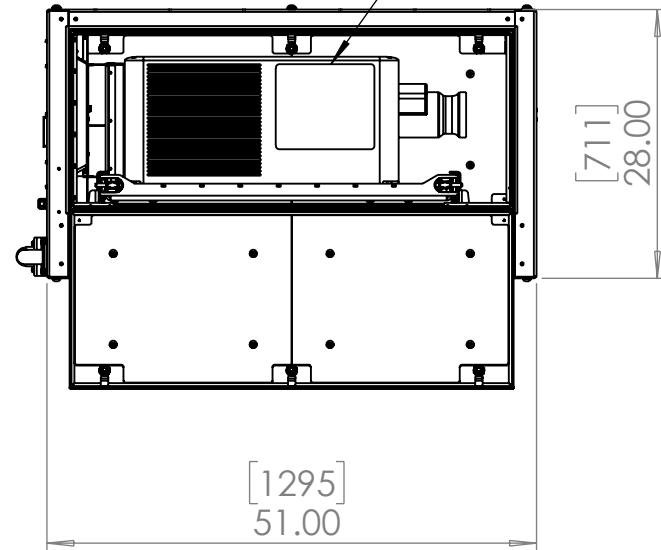

For Outdoor Unit see drawing 59.ODU.09

D

C

B

A

- Line Set Connections
- Set Point Display
- User Interface
- Power & Signal Conduit Entries

Barco UDM-4K/22  
w R9862020 Lens

Rigging Points:  
M12-1.75,  
6 places top,  
4 places bottom

*Right side shown here  
(recommended). Left  
slide available on  
request.*

UNLESS OTHERWISE SPECIFIED:  
DIMENSIONS ARE IN INCHES  
TOLERANCES:  
FRACTIONAL ±  
ANGULAR: MACH ± BEND ±  
TWO PLACE DECIMAL ±  
THREE PLACE DECIMAL ±  
INTERPRET GEOMETRIC  
TOLERANCING PER:  
MATERIAL  
Aluminum & SS  
FINISH  
Powder Coat  
DO NOT SCALE DRAWING

	NAME	DATE
DRAWN	TB	9/11/2023
CHECKED		
ENG APPR.		
MFG APPR.		
Q.A.		
COMMENTS:		

TITLE:  
Oasis 210 Landscape

SIZE	DWG. NO.	REV
<b>B</b>	59.210.L	05
SCALE: 1:20		SHEET 1 OF 1

D

C

B

A

8 7 6 5 4 3 2 1