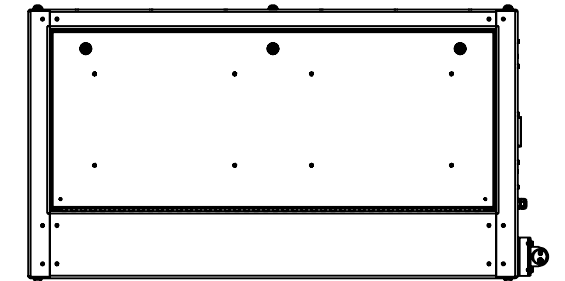

For Outdoor Unit see drawing 59.ODU.09

D

C

B

A

- Line Set Connections
- Set Point Display
- User Interface
- Power & Signal Conduit Entries

Barco UDM-4K/22  
w R9862020 Lens

Rigging Points:  
M12-1.75,  
6 places top,  
4 places bottom

*Right side shown here  
(recommended). Left  
slide available on  
request.*

UNLESS OTHERWISE SPECIFIED:  
DIMENSIONS ARE IN INCHES  
TOLERANCES:  
FRACTIONAL ±  
ANGULAR: MACH ± BEND ±  
TWO PLACE DECIMAL ±  
THREE PLACE DECIMAL ±  
INTERPRET GEOMETRIC  
TOLERANCING PER:  
MATERIAL  
Aluminum & SS  
FINISH  
Powder Coat  
DO NOT SCALE DRAWING