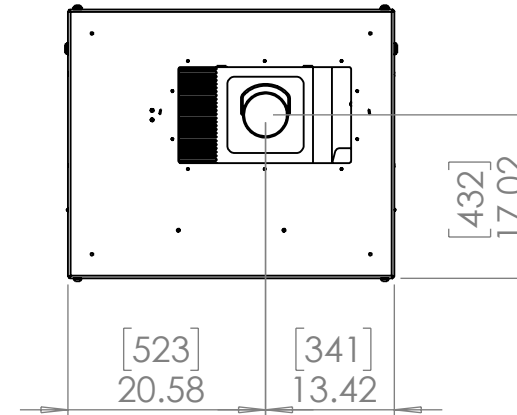

For Outdoor Unit see drawing 59.ODU.09

D

C

B

A

- Line Set Connections
- Set Point Display
- User Interface
- Power & Signal Conduit Entries

Barco UDM-4K/22  
w R9862020 Lens

Rigging Points:  
M12-1.75,  
6 places top,  
4 places bottom

*Right side shown here  
(recommended). Left  
slide available on  
request.*

UNLESS OTHERWISE SPECIFIED:  
DIMENSIONS ARE IN INCHES  
TOLERANCES:  
FRACTIONAL ±  
ANGULAR: MACH ± BEND ±  
TWO PLACE DECIMAL ±  
THREE PLACE DECIMAL ±  
INTERPRET GEOMETRIC  
TOLERANCING PER:  
MATERIAL  
Aluminum & SS  
FINISH  
Powder Coat  
DO NOT SCALE DRAWING

	NAME	DATE
DRAWN	TB	9/11/2023
CHECKED		
ENG APPR.		
MFG APPR.		
Q.A.		
COMMENTS:		

TITLE:  
Oasis 210 Landscape

SIZE	DWG. NO.	REV
<b>B</b>	59.210.L	05
SCALE: 1:20		SHEET 1 OF 1

D

C

B

A

8 7 6 5 4 3 2 1