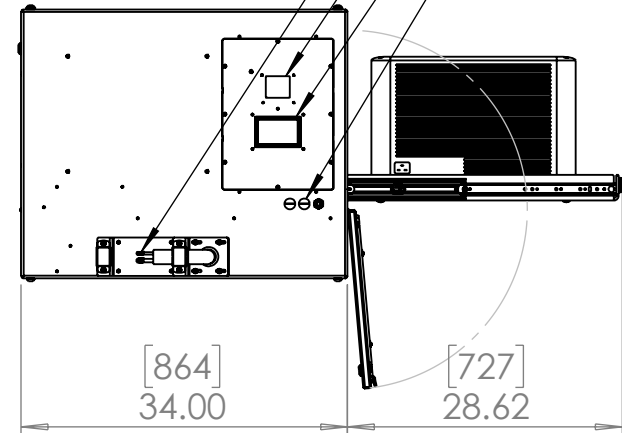

For Outdoor Unit see drawing 59.ODU.09

D

C

B

A

- Line Set Connections
- Set Point Display
- User Interface
- Power & Signal Conduit Entries

Barco UDM-4K/22  
w R9862020 Lens

Rigging Points:  
M12-1.75,  
6 places top,  
4 places bottom

*Right side shown here  
(recommended). Left  
slide available on  
request.*

UNLESS OTHERWISE SPECIFIED:  
DIMENSIONS ARE IN INCHES  
TOLERANCES:  
FRACTIONAL ±  
ANGULAR: MACH ± BEND ±  
TWO PLACE DECIMAL ±  
THREE PLACE DECIMAL ±  
INTERPRET GEOMETRIC  
TOLERANCING PER:  
MATERIAL  
Aluminum & SS  
FINISH  
Powder Coat  
DO NOT SCALE DRAWING

	NAME	DATE
DRAWN	TB	9/11/2023
CHECKED		
ENG APPR.		
MFG APPR.		
Q.A.		
COMMENTS:		

TITLE:  
Oasis 210 Landscape

SIZE	DWG. NO.	REV
<b>B</b>	59.210.L	05
SCALE: 1:20		SHEET 1 OF 1

D

C

B

A

8 7 6 5 4 3 2 1