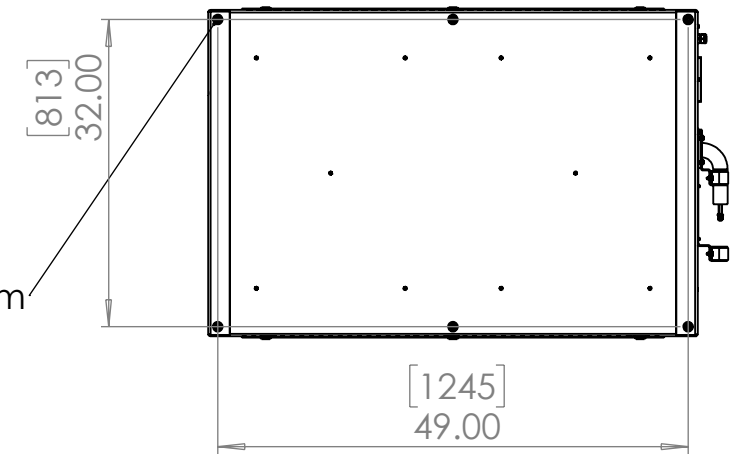

For Outdoor Unit see drawing 59.ODU.09

D

C

B

A

- Line Set Connections
- Set Point Display
- User Interface
- Power & Signal Conduit Entries

Barco UDM-4K/22  
w R9862020 Lens

Rigging Points:  
M12-1.75,  
6 places top,  
4 places bottom

*Right side shown here  
(recommended). Left  
slide available on  
request.*

UNLESS OTHERWISE SPECIFIED:  
DIMENSIONS ARE IN INCHES  
TOLERANCES:  
FRACTIONAL ±  
ANGULAR: MACH ± BEND ±  
TWO PLACE DECIMAL ±  
THREE PLACE DECIMAL ±  
INTERPRET GEOMETRIC  
TOLERANCING PER:  
MATERIAL  
Aluminum & SS  
FINISH  
Powder Coat  
DO NOT SCALE DRAWING

	NAME	DATE
DRAWN	TB	9/11/2023
CHECKED		
ENG APPR.		
MFG APPR.		
Q.A.		
COMMENTS:		

TITLE:  
Oasis 210 Landscape

SIZE	DWG. NO.	REV
<b>B</b>	59.210.L	05
SCALE: 1:20		SHEET 1 OF 1

D

C

B

A

8 7 6 5 4 3 2 1