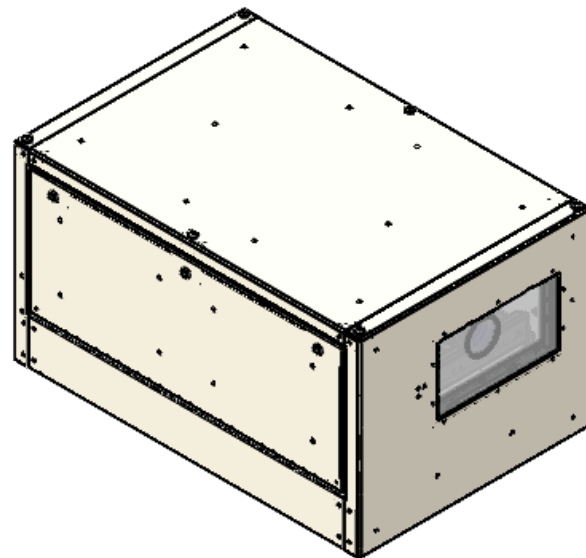

For Outdoor Unit see drawing 59.ODU.09

D

C

B

A

- Line Set Connections
- Set Point Display
- User Interface
- Power & Signal Conduit Entries

Barco UDM-4K/22  
w R9862020 Lens

Rigging Points:  
M12-1.75,  
6 places top,  
4 places bottom

*Right side shown here  
(recommended). Left  
slide available on  
request.*

UNLESS OTHERWISE SPECIFIED:  
DIMENSIONS ARE IN INCHES  
TOLERANCES:  
FRACTIONAL ±  
ANGULAR: MACH ± BEND ±  
TWO PLACE DECIMAL ±  
THREE PLACE DECIMAL ±  
INTERPRET GEOMETRIC  
TOLERANCING PER:  
MATERIAL  
Aluminum & SS  
FINISH  
Powder Coat  
DO NOT SCALE DRAWING