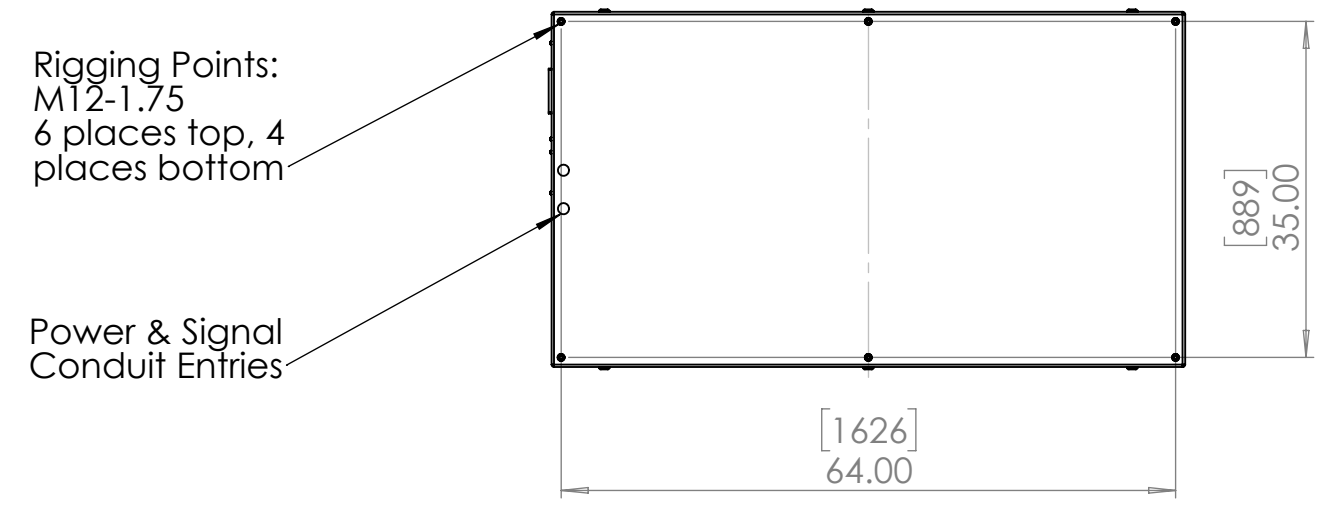

8 7 6 5 4 3 2 1

D  
C  
B  
A

D  
C  
B  
A

*Dimensions may be subject to change - check with Tempest before starting construction work.*

UNLESS OTHERWISE SPECIFIED:  
DIMENSIONS ARE IN INCHES  
TOLERANCES:  
FRACTIONAL ±  
ANGULAR: MACH ± BEND ±  
TWO PLACE DECIMAL ±  
THREE PLACE DECIMAL ±  
INTERPRET GEOMETRIC  
TOLERANCING PER:  
MATERIAL  
Aluminum  
FINISH  
Powder Coat RAL  
9003 White  
DO NOT SCALE DRAWING

	NAME	DATE
DRAWN	TB	4/22/2021
CHECKED		
ENG APPR.		
MFG APPR.		
Q.A.		
COMMENTS:		

**TEMPEST**  
lighting inc.

TITLE:  
**Zen 57.522 Enclosure**

SIZE <b>B</b>	DWG. NO. <b>57.522.L</b>	REV <b>11</b>
------------------	-----------------------------	------------------

SCALE: 1:20 SHEET 1 OF 1