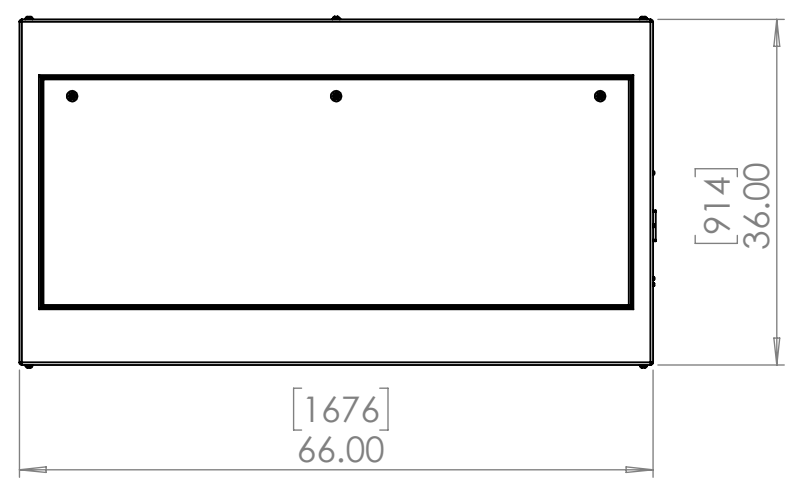

8 7 6 5 4 3 2 1

D  
C  
B  
A

D  
C  
B  
A

*Dimensions may be subject to change - check with Tempest before starting construction work.*

UNLESS OTHERWISE SPECIFIED:  
DIMENSIONS ARE IN INCHES  
TOLERANCES:  
FRACTIONAL ±  
ANGULAR: MACH ± BEND ±  
TWO PLACE DECIMAL ±  
THREE PLACE DECIMAL ±  
INTERPRET GEOMETRIC  
TOLERANCING PER:  
MATERIAL  
Aluminum  
FINISH  
Powder Coat RAL  
9003 White  
DO NOT SCALE DRAWING

	NAME	DATE
DRAWN	TB	4/22/2021
CHECKED		
ENG APPR.		
MFG APPR.		
Q.A.		
COMMENTS:		

**TEMPEST**  
lighting inc.

TITLE:  
**Zen 57.522 Enclosure**

SIZE <b>B</b>	DWG. NO. <b>57.522.L</b>	REV <b>11</b>
------------------	-----------------------------	------------------

SCALE: 1:20 SHEET 1 OF 1