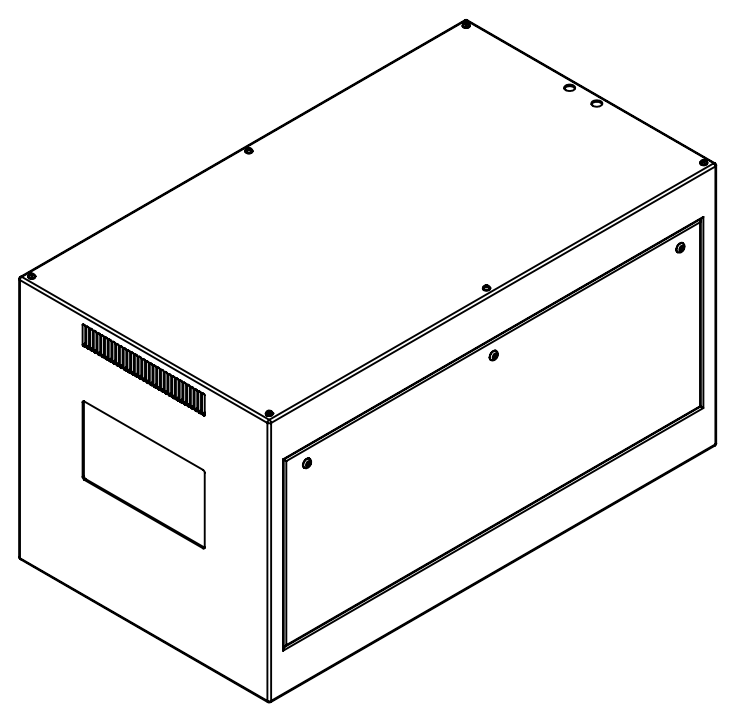

8 7 6 5 4 3 2 1

D  
C  
B  
A

D  
C  
B  
A

*Dimensions may be subject to change - check with Tempest before starting construction work.*

UNLESS OTHERWISE SPECIFIED:  
DIMENSIONS ARE IN INCHES  
TOLERANCES:  
FRACTIONAL ±  
ANGULAR: MACH ± BEND ±  
TWO PLACE DECIMAL ±  
THREE PLACE DECIMAL ±  
INTERPRET GEOMETRIC  
TOLERANCING PER:  
MATERIAL  
Aluminum  
FINISH  
Powder Coat RAL  
9003 White  
DO NOT SCALE DRAWING

	NAME	DATE
DRAWN	TB	4/22/2021
CHECKED		
ENG APPR.		
MFG APPR.		
Q.A.		
COMMENTS:		

**TEMPEST**  
lighting inc.

TITLE:  
**Zen 57.522 Enclosure**

SIZE <b>B</b>	DWG. NO. <b>57.522.L</b>	REV <b>11</b>
------------------	-----------------------------	------------------

SCALE: 1:20 SHEET 1 OF 1