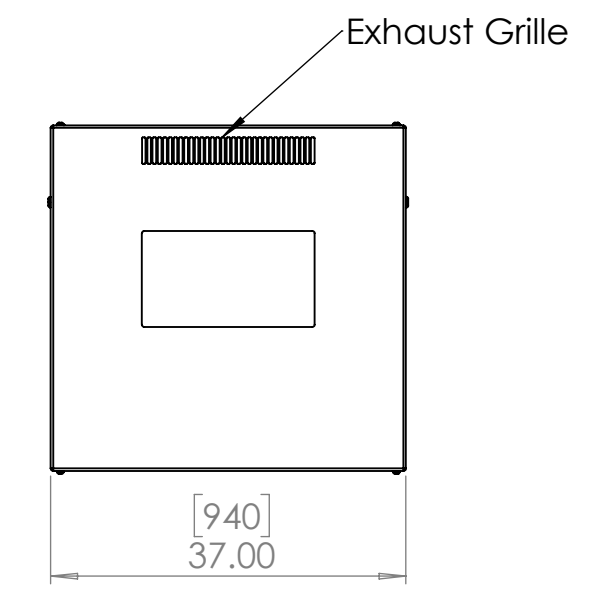

8 7 6 5 4 3 2 1

D  
C  
B  
A

D  
C  
B  
A

*Dimensions may be subject to change - check with Tempest before starting construction work.*

UNLESS OTHERWISE SPECIFIED:  
DIMENSIONS ARE IN INCHES  
TOLERANCES:  
FRACTIONAL ±  
ANGULAR: MACH ± BEND ±  
TWO PLACE DECIMAL ±  
THREE PLACE DECIMAL ±  
INTERPRET GEOMETRIC  
TOLERANCING PER:  
MATERIAL  
Aluminum  
FINISH  
Powder Coat RAL  
9003 White  
DO NOT SCALE DRAWING

	NAME	DATE
DRAWN	TB	4/22/2021
CHECKED		
ENG APPR.		
MFG APPR.		
Q.A.		
COMMENTS:		

**TEMPEST**  
lighting inc.

TITLE:  
**Zen 57.522 Enclosure**

SIZE <b>B</b>	DWG. NO. <b>57.522.L</b>	REV <b>11</b>
------------------	-----------------------------	------------------

SCALE: 1:20 SHEET 1 OF 1