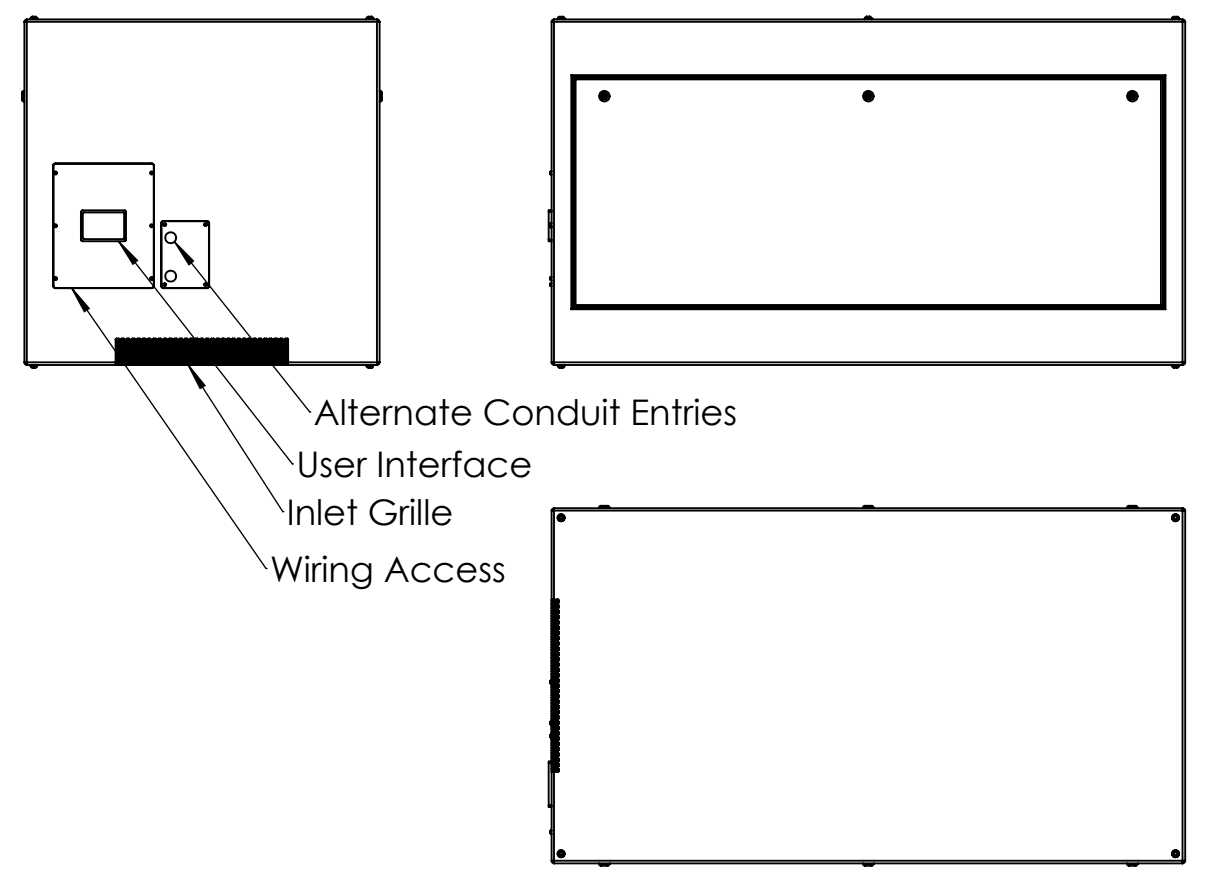

8 7 6 5 4 3 2 1

D  
C  
B  
A

D  
C  
B  
A

*Dimensions may be subject to change - check with Tempest before starting construction work.*

UNLESS OTHERWISE SPECIFIED:  
DIMENSIONS ARE IN INCHES  
TOLERANCES:  
FRACTIONAL ±  
ANGULAR: MACH ± BEND ±  
TWO PLACE DECIMAL ±  
THREE PLACE DECIMAL ±  
INTERPRET GEOMETRIC  
TOLERANCING PER:  
MATERIAL  
Aluminum  
FINISH  
Powder Coat RAL  
9003 White  
DO NOT SCALE DRAWING

	NAME	DATE
DRAWN	TB	4/22/2021
CHECKED		
ENG APPR.		
MFG APPR.		
Q.A.		
COMMENTS:		

**TEMPEST**  
lighting inc.

TITLE:  
**Zen 57.522 Enclosure**

SIZE <b>B</b>	DWG. NO. <b>57.522.L</b>	REV <b>11</b>
------------------	-----------------------------	------------------

SCALE: 1:20 SHEET 1 OF 1