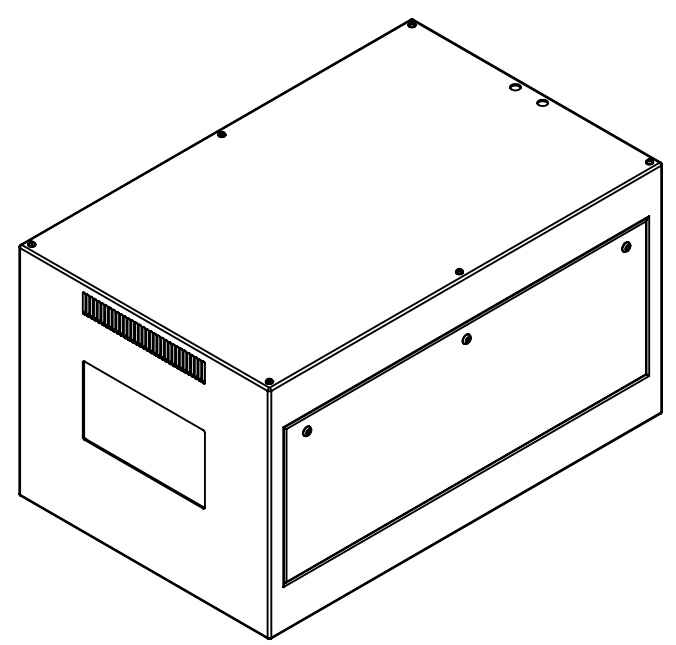

8 7 6 5 4 3 2 1

D
C
B
A

D
C
B
A

Dimensions may be subject to change - check with Tempest before starting construction work.

UNLESS OTHERWISE SPECIFIED:
DIMENSIONS ARE IN INCHES
TOLERANCES:
FRACTIONAL ±
ANGULAR: MACH ± BEND ±
TWO PLACE DECIMAL ±
THREE PLACE DECIMAL ±
INTERPRET GEOMETRIC
TOLERANCING PER:
MATERIAL
Aluminum
FINISH
Powder Coat RAL
9003 White
DO NOT SCALE DRAWING

	NAME	DATE
DRAWN	TB	4/22/2021
CHECKED		
ENG APPR.		
MFG APPR.		
Q.A.		
COMMENTS:		

TEMPEST
lighting inc.

TITLE:
Zen 57.322 Enclosure

SIZE B	DWG. NO. 57.322.L	REV 11
SCALE: 1:20		SHEET 1 OF 1

8 7 6 5 4 3 2 1