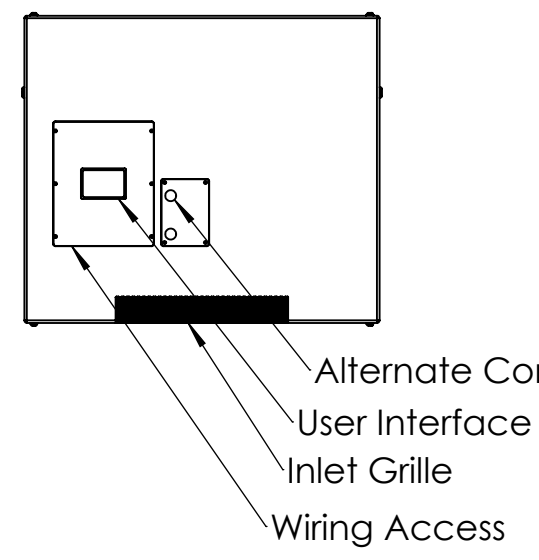

8 7 6 5 4 3 2 1

D
C
B
A

D
C
B
A

Dimensions may be subject to change - check with Tempest before starting construction work.

UNLESS OTHERWISE SPECIFIED:
DIMENSIONS ARE IN INCHES
TOLERANCES:
FRACTIONAL ±
ANGULAR: MACH ± BEND ±
TWO PLACE DECIMAL ±
THREE PLACE DECIMAL ±
INTERPRET GEOMETRIC
TOLERANCING PER:
MATERIAL
Aluminum
FINISH
Powder Coat RAL
9003 White
DO NOT SCALE DRAWING