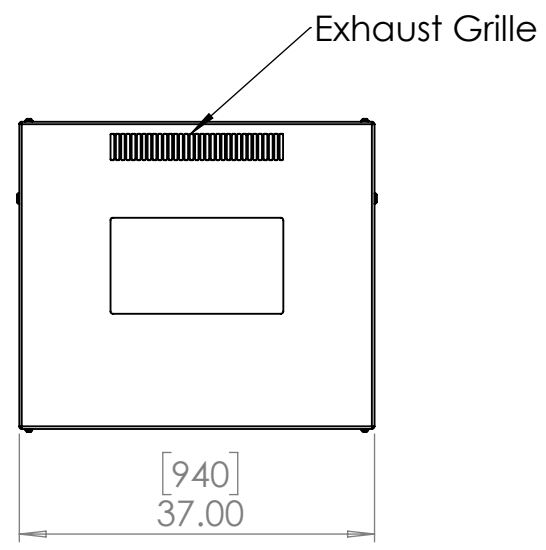

8 7 6 5 4 3 2 1

D
C
B
A

D
C
B
A

Dimensions may be subject to change - check with Tempest before starting construction work.

UNLESS OTHERWISE SPECIFIED:
DIMENSIONS ARE IN INCHES
TOLERANCES:
FRACTIONAL ±
ANGULAR: MACH ± BEND ±
TWO PLACE DECIMAL ±
THREE PLACE DECIMAL ±
INTERPRET GEOMETRIC
TOLERANCING PER:
MATERIAL
Aluminum
FINISH
Powder Coat RAL
9003 White
DO NOT SCALE DRAWING

	NAME	DATE
DRAWN	TB	4/22/2021
CHECKED		
ENG APPR.		
MFG APPR.		
Q.A.		
COMMENTS:		

TEMPEST
lighting inc.

TITLE:
Zen 57.322 Enclosure

SIZE B	DWG. NO. 57.322.L	REV 11
SCALE: 1:20		SHEET 1 OF 1

8 7 6 5 4 3 2 1