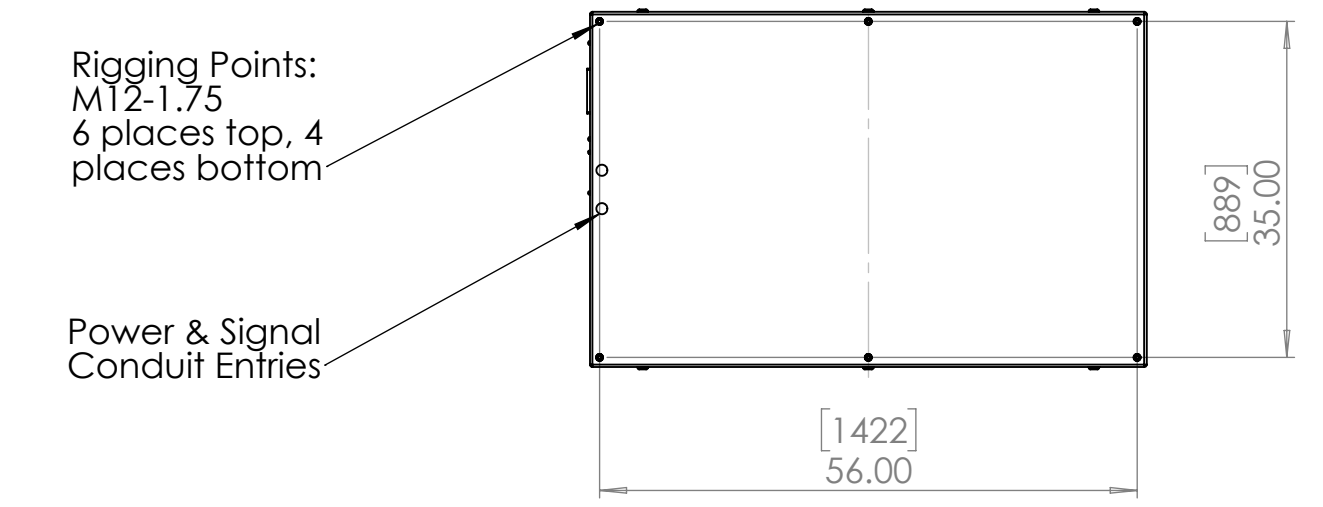

8 7 6 5 4 3 2 1

D
C
B
A

D
C
B
A

Dimensions may be subject to change - check with Tempest before starting construction work.

UNLESS OTHERWISE SPECIFIED:
DIMENSIONS ARE IN INCHES
TOLERANCES:
FRACTIONAL ±
ANGULAR: MACH ± BEND ±
TWO PLACE DECIMAL ±
THREE PLACE DECIMAL ±
INTERPRET GEOMETRIC
TOLERANCING PER:
MATERIAL
Aluminum
FINISH
Powder Coat RAL
9003 White
DO NOT SCALE DRAWING

	NAME	DATE
DRAWN	TB	4/22/2021
CHECKED		
ENG APPR.		
MFG APPR.		
Q.A.		
COMMENTS:		

TEMPEST
lighting inc.

TITLE:
Zen 57.322 Enclosure

SIZE B	DWG. NO. 57.322.L	REV 11
SCALE: 1:20		SHEET 1 OF 1

8 7 6 5 4 3 2 1