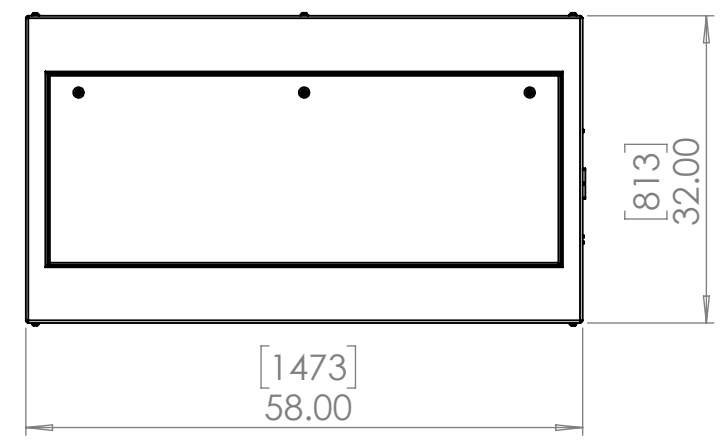

8 7 6 5 4 3 2 1

D
C
B
A

D
C
B
A

Dimensions may be subject to change - check with Tempest before starting construction work.

UNLESS OTHERWISE SPECIFIED:
DIMENSIONS ARE IN INCHES
TOLERANCES:
FRACTIONAL ±
ANGULAR: MACH ± BEND ±
TWO PLACE DECIMAL ±
THREE PLACE DECIMAL ±
INTERPRET GEOMETRIC
TOLERANCING PER:
MATERIAL
Aluminum
FINISH
Powder Coat RAL
9003 White
DO NOT SCALE DRAWING

	NAME	DATE
DRAWN	TB	4/22/2021
CHECKED		
ENG APPR.		
MFG APPR.		
Q.A.		
COMMENTS:		

TEMPEST
lighting inc.

TITLE:
Zen 57.322 Enclosure

SIZE B	DWG. NO. 57.322.L	REV 11
SCALE: 1:20		SHEET 1 OF 1

8 7 6 5 4 3 2 1