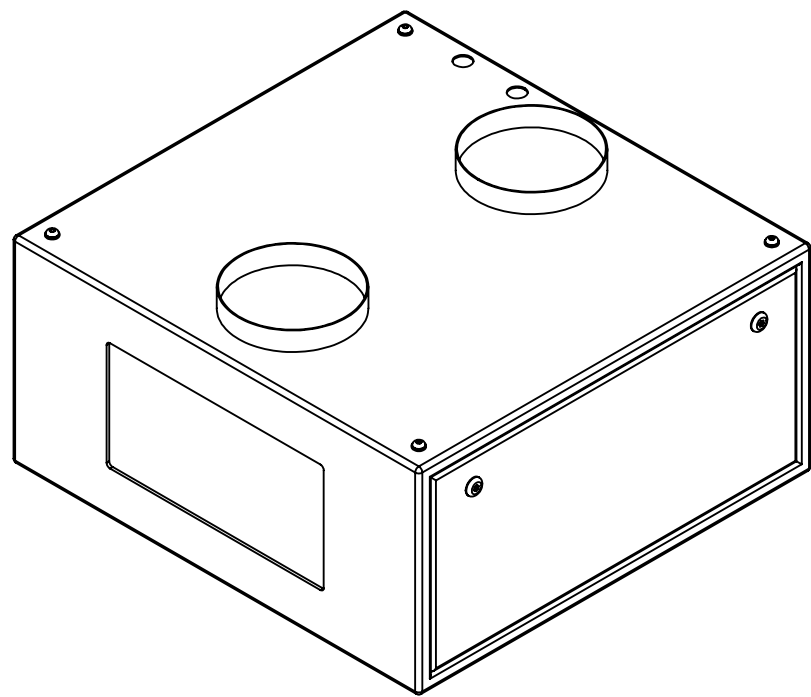

For Remote Fan Module,
see drawing #
51.RFA.220.PWM

D

C

B

A

UNLESS OTHERWISE SPECIFIED:
DIMENSIONS ARE IN INCHES
TOLERANCES:
FRACTIONAL ±
ANGULAR: MACH ± BEND ±
TWO PLACE DECIMAL ±
THREE PLACE DECIMAL ±
INTERPRET GEOMETRIC
TOLERANCING PER:
MATERIAL
FINISH
DO NOT SCALE DRAWING

	NAME	DATE
DRAWN	TB	7/7/2020
CHECKED		
ENG APPR.		
MFG APPR.		
Q.A.		
COMMENTS:		

TEMPEST
lighting inc.

TITLE:
Tacit 56.050 Landscape Enclosure

SIZE B	DWG. NO. 56.050.L	REV 07
------------------	-----------------------------	------------------

SCALE: 1:20 SHEET 1 OF 1

Dimensions are subject to change. Check with Tempest before starting any construction work.

8 7 6 5 4 3 2 1