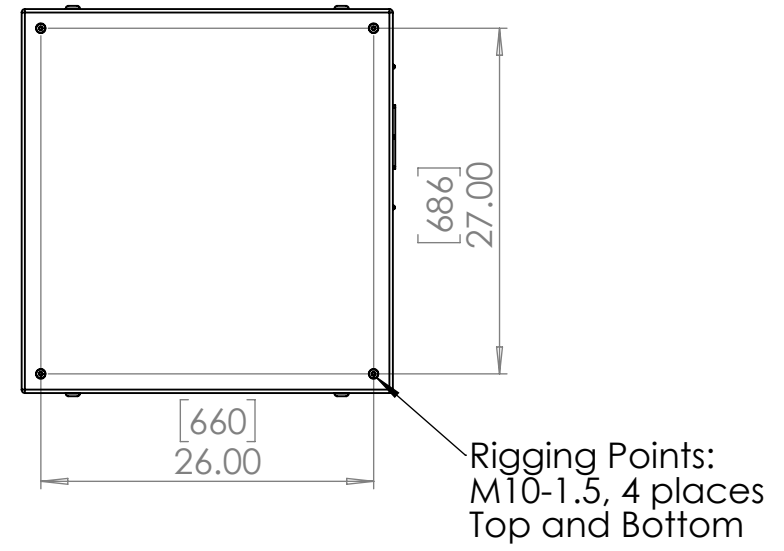

For Remote Fan Module,
see drawing #
51.RFA.220.PWM

D

C

B

A

UNLESS OTHERWISE SPECIFIED:
DIMENSIONS ARE IN INCHES
TOLERANCES:
FRACTIONAL ±
ANGULAR: MACH ± BEND ±
TWO PLACE DECIMAL ±
THREE PLACE DECIMAL ±
INTERPRET GEOMETRIC
TOLERANCING PER:
MATERIAL
FINISH
DO NOT SCALE DRAWING

	NAME	DATE
DRAWN	TB	7/7/2020
CHECKED		
ENG APPR.		
MFG APPR.		
Q.A.		
COMMENTS:		

TEMPEST
lighting inc.

TITLE:
Tacit 56.050 Landscape Enclosure

SIZE B	DWG. NO. 56.050.L	REV 07
------------------	-----------------------------	------------------

SCALE: 1:20 SHEET 1 OF 1

Dimensions are subject to change. Check with Tempest before starting any construction work.

8 7 6 5 4 3 2 1