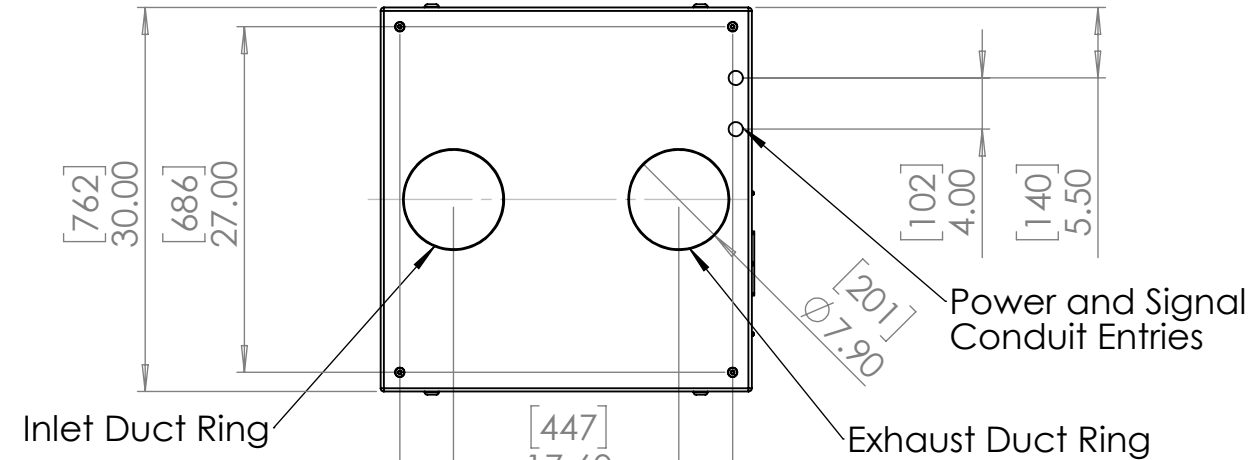

For Remote Fan Module,
see drawing #
51.RFA.220.PWM

D

C

B

A

UNLESS OTHERWISE SPECIFIED:
DIMENSIONS ARE IN INCHES
TOLERANCES:
FRACTIONAL ±
ANGULAR: MACH ± BEND ±
TWO PLACE DECIMAL ±
THREE PLACE DECIMAL ±
INTERPRET GEOMETRIC
TOLERANCING PER:
MATERIAL
FINISH
DO NOT SCALE DRAWING

	NAME	DATE
DRAWN	TB	7/7/2020
CHECKED		
ENG APPR.		
MFG APPR.		
Q.A.		
COMMENTS:		

TEMPEST
lighting inc.

TITLE:
Tacit 56.050 Landscape Enclosure

SIZE B	DWG. NO. 56.050.L	REV 07
------------------	-----------------------------	------------------

SCALE: 1:20 SHEET 1 OF 1

Dimensions are subject to change. Check with Tempest before starting any construction work.

8 7 6 5 4 3 2 1