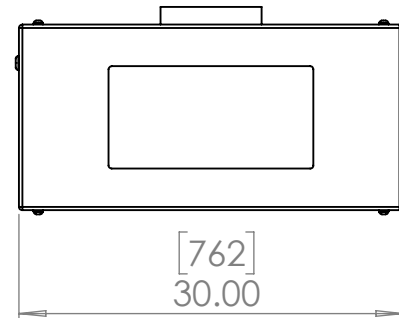

For Remote Fan Module,
see drawing #
51.RFA.220.PWM

D

C

B

A

UNLESS OTHERWISE SPECIFIED:
DIMENSIONS ARE IN INCHES
TOLERANCES:
FRACTIONAL ±
ANGULAR: MACH ± BEND ±
TWO PLACE DECIMAL ±
THREE PLACE DECIMAL ±
INTERPRET GEOMETRIC
TOLERANCING PER:
MATERIAL
FINISH
DO NOT SCALE DRAWING

	NAME	DATE
DRAWN	TB	7/7/2020
CHECKED		
ENG APPR.		
MFG APPR.		
Q.A.		
COMMENTS:		

TEMPEST
lighting inc.

TITLE:
Tacit 56.050 Landscape Enclosure

SIZE B	DWG. NO. 56.050.L	REV 07
------------------	-----------------------------	------------------

SCALE: 1:20 SHEET 1 OF 1

Dimensions are subject to change. Check with Tempest before starting any construction work.

8 7 6 5 4 3 2 1