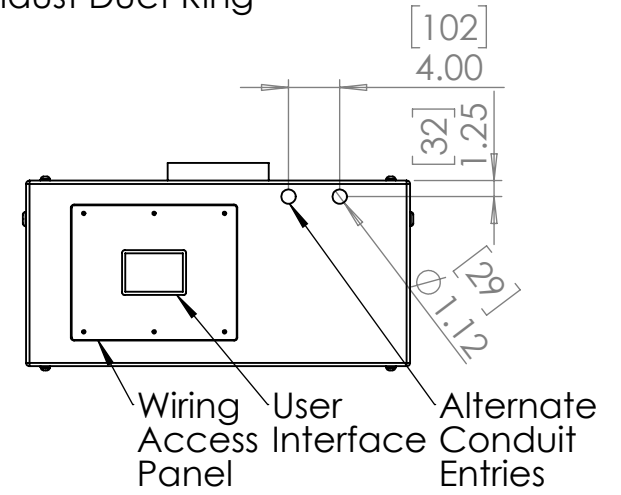

For Remote Fan Module,
see drawing #
51.RFA.220.PWM

D

C

B

A

UNLESS OTHERWISE SPECIFIED:
DIMENSIONS ARE IN INCHES
TOLERANCES:
FRACTIONAL ±
ANGULAR: MACH ± BEND ±
TWO PLACE DECIMAL ±
THREE PLACE DECIMAL ±
INTERPRET GEOMETRIC
TOLERANCING PER:
MATERIAL
FINISH
DO NOT SCALE DRAWING

	NAME	DATE
DRAWN	TB	7/7/2020
CHECKED		
ENG APPR.		
MFG APPR.		
Q.A.		
COMMENTS:		

TEMPEST
lighting inc.

TITLE:
Tacit 56.050 Landscape Enclosure

SIZE B	DWG. NO. 56.050.L	REV 07
------------------	-----------------------------	------------------

SCALE: 1:20 SHEET 1 OF 1

Dimensions are subject to change. Check with Tempest before starting any construction work.

8 7 6 5 4 3 2 1