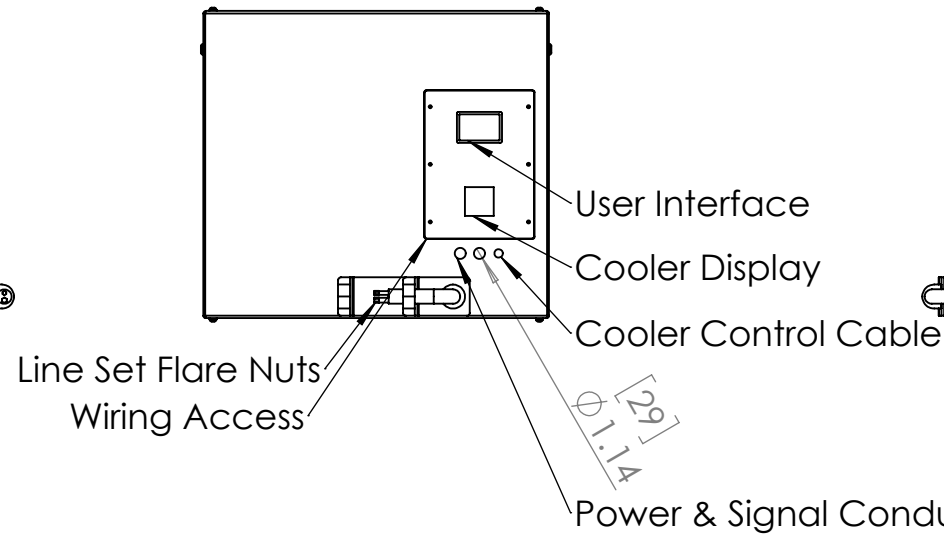

Line Set (high-pressure pipes and cooler control cable), choose from:

- 59.LS.12.03 - 3m [10ft] [ ] (default)
- 59.LS.12.05 - 5m [16ft] [ ]
- 59.LS.12.08 - 8m [25ft] [ ]
- 59.LS.12.10 - 10m [33ft] [ ]
- 59.LS.12.15 - 15m [50ft] [ ]

For single-zone systems, see ODU drawing 59.ODU.18

For multi-zone systems, consult Tempest for ODU specification.

Rigging Points:
M12-1.75,
6 places Top
4 Places Bottom

D

D

C

C

B

B

A

A

Note: Dimensions subject to change without notice; check with Tempest before construction.

UNLESS OTHERWISE SPECIFIED:
DIMENSIONS ARE IN INCHES
TOLERANCES:
FRACTIONAL ±
ANGULAR: MACH ± BEND ±
TWO PLACE DECIMAL ±
THREE PLACE DECIMAL ±
INTERPRET GEOMETRIC TOLERANCING PER:
MATERIAL
Aluminum
FINISH
TBD
DO NOT SCALE DRAWING

	NAME	DATE
DRAWN	TB	8/2/2022
CHECKED		
ENG APPR.		
MFG APPR.		
Q.A.		
COMMENTS:		

TEMPEST
lighting inc.

TITLE:
Oasis 525 Landscape Enclosure

SIZE B	DWG. NO. 59.525.L	REV 02

SCALE: 1:20 SHEET 1 OF 1