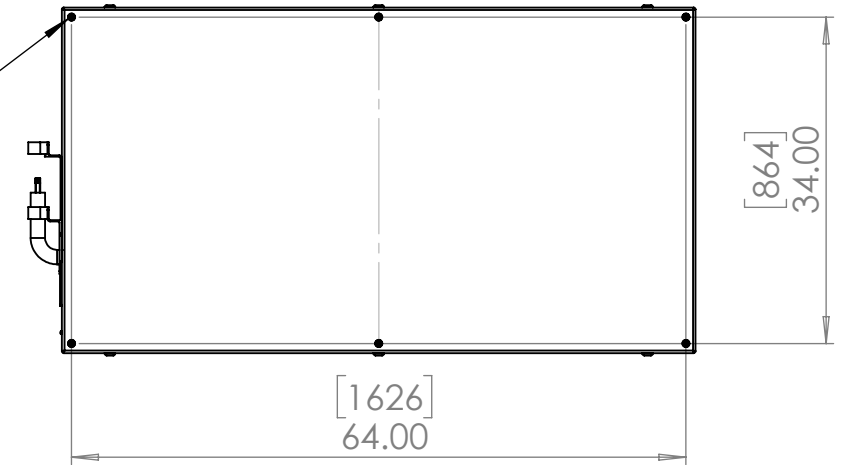

Line Set (high-pressure pipes and cooler control cable), choose from:

- 59.LS.12.03 - 3m [10ft] [] (default)
- 59.LS.12.05 - 5m [16ft] []
- 59.LS.12.08 - 8m [25ft] []
- 59.LS.12.10 - 10m [33ft] []
- 59.LS.12.15 - 15m [50ft] []

For single-zone systems, see ODU drawing 59.ODU.18

For multi-zone systems, consult Tempest for ODU specification.

Rigging Points:
M12-1.75,
6 places Top
4 Places Bottom

D

D

C

C

B

B

A

A

Note: Dimensions subject to change without notice; check with Tempest before construction.

UNLESS OTHERWISE SPECIFIED:
DIMENSIONS ARE IN INCHES
TOLERANCES:
FRACTIONAL ±
ANGULAR: MACH ± BEND ±
TWO PLACE DECIMAL ±
THREE PLACE DECIMAL ±
INTERPRET GEOMETRIC TOLERANCING PER:
MATERIAL
Aluminum
FINISH
TBD
DO NOT SCALE DRAWING

SCALE: 1:20 SHEET 1 OF 1