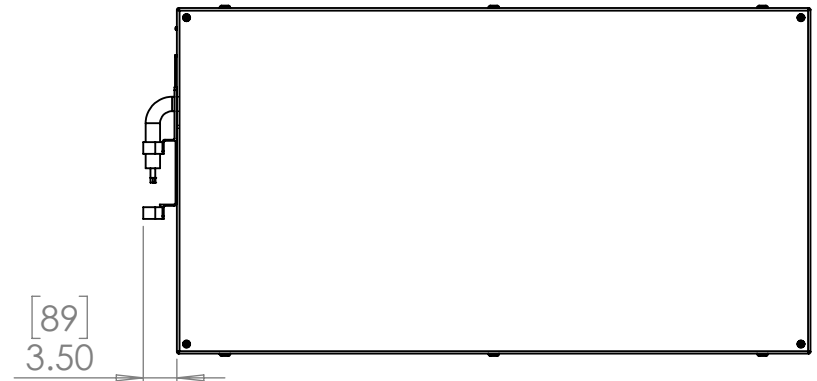

Line Set (high-pressure pipes and cooler control cable), choose from:

- 59.LS.12.03 - 3m [10ft] [ ] (default)
- 59.LS.12.05 - 5m [16ft] [ ]
- 59.LS.12.08 - 8m [25ft] [ ]
- 59.LS.12.10 - 10m [33ft] [ ]
- 59.LS.12.15 - 15m [50ft] [ ]

For single-zone systems, see ODU drawing 59.ODU.18

For multi-zone systems, consult Tempest for ODU specification.

Rigging Points:
M12-1.75,
6 places Top
4 Places Bottom

D

D

C

C

B

B

A

A

Note: Dimensions subject to change without notice; check with Tempest before construction.

UNLESS OTHERWISE SPECIFIED:
DIMENSIONS ARE IN INCHES
TOLERANCES:
FRACTIONAL ±
ANGULAR: MACH ± BEND ±
TWO PLACE DECIMAL ±
THREE PLACE DECIMAL ±
INTERPRET GEOMETRIC TOLERANCING PER:
MATERIAL
Aluminum
FINISH
TBD
DO NOT SCALE DRAWING

	NAME	DATE
DRAWN	TB	8/2/2022
CHECKED		
ENG APPR.		
MFG APPR.		
Q.A.		
COMMENTS:		

TEMPEST
lighting inc.

TITLE:
Oasis 525 Landscape Enclosure

SIZE B	DWG. NO. 59.525.L	REV 02

SCALE: 1:20 SHEET 1 OF 1