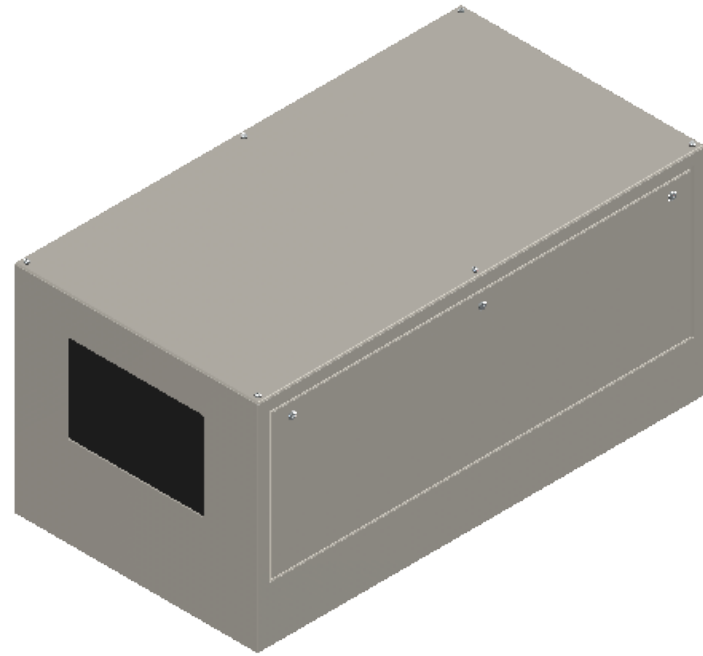

Line Set (high-pressure pipes and cooler control cable), choose from:

- 59.LS.12.03 - 3m [10ft] [ ] (default)
- 59.LS.12.05 - 5m [16ft] [ ]
- 59.LS.12.08 - 8m [25ft] [ ]
- 59.LS.12.10 - 10m [33ft] [ ]
- 59.LS.12.15 - 15m [50ft] [ ]

For single-zone systems, see ODU drawing 59.ODU.18

For multi-zone systems, consult Tempest for ODU specification.

Rigging Points:
M12-1.75,
6 places Top
4 Places Bottom

D

D

C

C

B

B

A

A

Note: Dimensions subject to change without notice; check with Tempest before construction.

UNLESS OTHERWISE SPECIFIED:
DIMENSIONS ARE IN INCHES
TOLERANCES:
FRACTIONAL ±
ANGULAR: MACH ± BEND ±
TWO PLACE DECIMAL ±
THREE PLACE DECIMAL ±
INTERPRET GEOMETRIC TOLERANCING PER:
MATERIAL
Aluminum
FINISH
TBD
DO NOT SCALE DRAWING

	NAME	DATE
DRAWN	TB	8/2/2022
CHECKED		
ENG APPR.		
MFG APPR.		
Q.A.		
COMMENTS:		

TEMPEST
lighting inc.

TITLE:
Oasis 525 Landscape Enclosure

SIZE B	DWG. NO. 59.525.L	REV 02

SCALE: 1:20 SHEET 1 OF 1