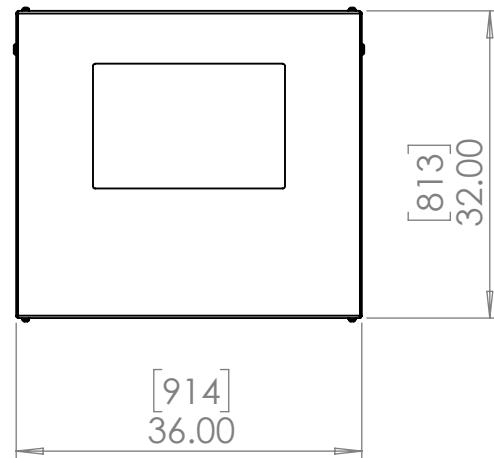

Line Set (high-pressure pipes and cooler control cable), choose from:

- 59.LS.12.03 - 3m [10ft] [] (default)
- 59.LS.12.05 - 5m [16ft] []
- 59.LS.12.08 - 8m [25ft] []
- 59.LS.12.10 - 10m [33ft] []
- 59.LS.12.15 - 15m [50ft] []

For single-zone systems, see ODU drawing 59.ODU.18

For multi-zone systems, consult Tempest for ODU specification.

Rigging Points:
M12-1.75,
6 places Top
4 Places Bottom

D

D

C

C

B

B

A

A

Note: Dimensions subject to change without notice; check with Tempest before construction.

UNLESS OTHERWISE SPECIFIED:
DIMENSIONS ARE IN INCHES
TOLERANCES:
FRACTIONAL ±
ANGULAR: MACH ± BEND ±
TWO PLACE DECIMAL ±
THREE PLACE DECIMAL ±
INTERPRET GEOMETRIC TOLERANCING PER:
MATERIAL
Aluminum
FINISH
TBD
DO NOT SCALE DRAWING

SCALE: 1:20 SHEET 1 OF 1