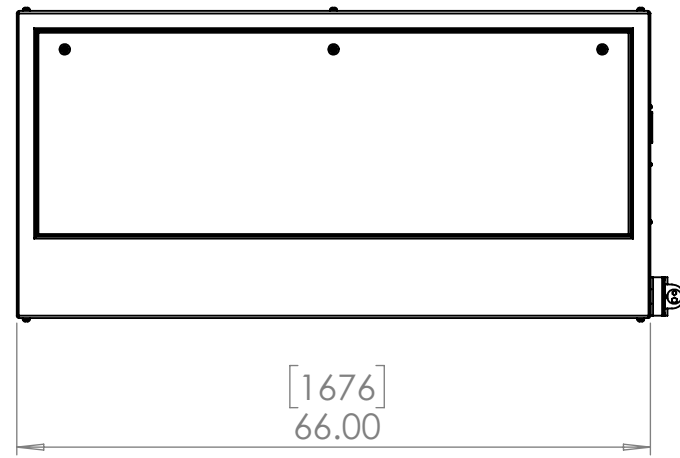

Line Set (high-pressure pipes and cooler control cable), choose from:

- 59.LS.12.03 - 3m [10ft] [] (default)
- 59.LS.12.05 - 5m [16ft] []
- 59.LS.12.08 - 8m [25ft] []
- 59.LS.12.10 - 10m [33ft] []
- 59.LS.12.15 - 15m [50ft] []

For single-zone systems, see ODU drawing 59.ODU.18

For multi-zone systems, consult Tempest for ODU specification.

Rigging Points:
M12-1.75,
6 places Top
4 Places Bottom

D

D

C

C

B

B

A

A

Note: Dimensions subject to change without notice; check with Tempest before construction.

UNLESS OTHERWISE SPECIFIED:
DIMENSIONS ARE IN INCHES
TOLERANCES:
FRACTIONAL ±
ANGULAR: MACH ± BEND ±
TWO PLACE DECIMAL ±
THREE PLACE DECIMAL ±
INTERPRET GEOMETRIC TOLERANCING PER:
MATERIAL
Aluminum
FINISH
TBD
DO NOT SCALE DRAWING

SCALE: 1:20 SHEET 1 OF 1