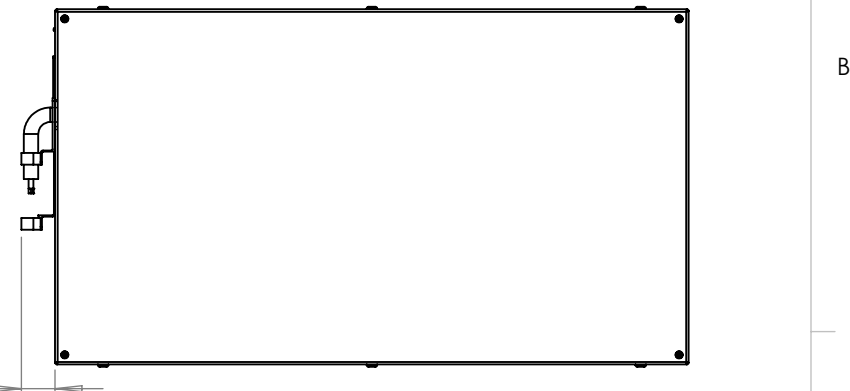

Line Set (high-pressure pipes and cooler control cable), choose from:

- 59.LS.12.03 - 3m [10ft] [] (default)
- 59.LS.12.05 - 5m [16ft] []
- 59.LS.12.08 - 8m [25ft] []
- 59.LS.12.10 - 10m [33ft] []
- 59.LS.12.15 - 15m [50ft] []

For single-zone systems, see ODU drawing 59.ODU.12

For multi-zone systems, consult Tempest for ODU specification.

Rigging Points:
M12-1.75,
6 places Top
4 Places Bottom

Note: Dimensions subject to change without notice; check with Tempest before construction.