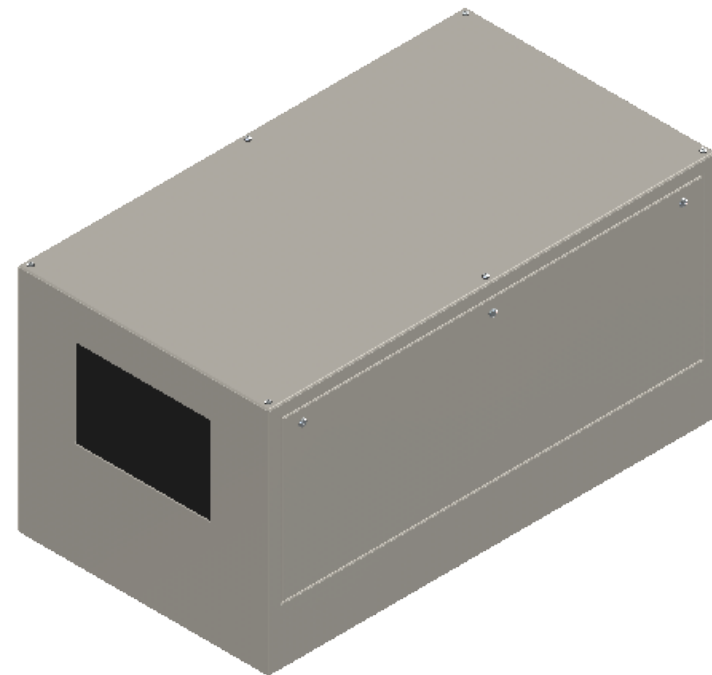

Line Set (high-pressure pipes and cooler control cable), choose from:

- 59.LS.12.03 - 3m [10ft] [] (default)
- 59.LS.12.05 - 5m [16ft] []
- 59.LS.12.08 - 8m [25ft] []
- 59.LS.12.10 - 10m [33ft] []
- 59.LS.12.15 - 15m [50ft] []

For single-zone systems, see ODU drawing 59.ODU.12

For multi-zone systems, consult Tempest for ODU specification.

Rigging Points:
M12-1.75,
6 places Top
4 Places Bottom

Note: Dimensions subject to change without notice; check with Tempest before construction.