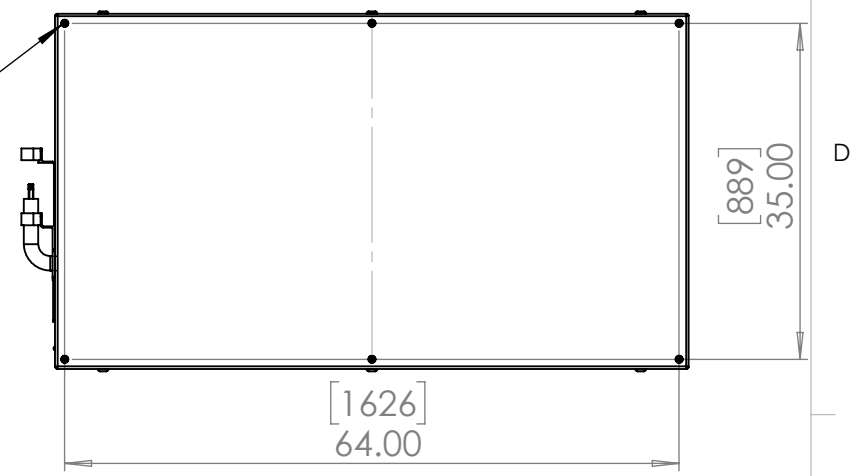

Line Set (high-pressure pipes and cooler control cable), choose from:

- 59.LS.12.03 - 3m [10ft] [] (default)
- 59.LS.12.05 - 5m [16ft] []
- 59.LS.12.08 - 8m [25ft] []
- 59.LS.12.10 - 10m [33ft] []
- 59.LS.12.15 - 15m [50ft] []

For single-zone systems, see ODU drawing 59.ODU.12

For multi-zone systems, consult Tempest for ODU specification.

Rigging Points:
M12-1.75,
6 places Top
4 Places Bottom

Note: Dimensions subject to change without notice; check with Tempest before construction.

UNLESS OTHERWISE SPECIFIED:
DIMENSIONS ARE IN INCHES
TOLERANCES:
FRACTIONAL ±
ANGULAR: MACH ± BEND ±
TWO PLACE DECIMAL ±
THREE PLACE DECIMAL ±
INTERPRET GEOMETRIC TOLERANCING PER:
MATERIAL
Aluminum
FINISH
TBD