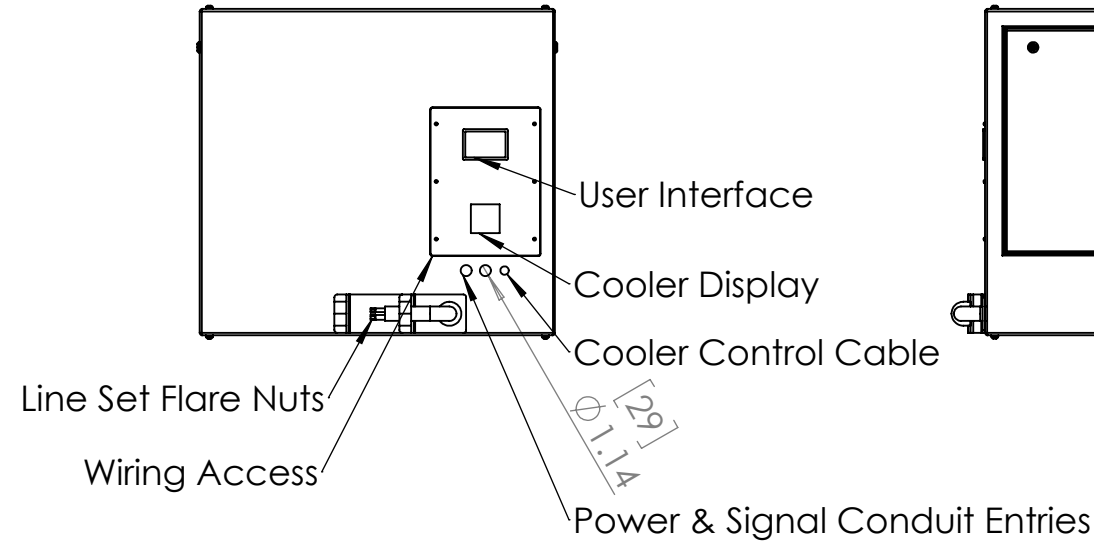

Line Set (high-pressure pipes and cooler control cable), choose from:

- 59.LS.12.03 - 3m [10ft] [] (default)
- 59.LS.12.05 - 5m [16ft] []
- 59.LS.12.08 - 8m [25ft] []
- 59.LS.12.10 - 10m [33ft] []
- 59.LS.12.15 - 15m [50ft] []

For single-zone systems, see ODU drawing 59.ODU.12

For multi-zone systems, consult Tempest for ODU specification.

Rigging Points:
M12-1.75,
6 places Top
4 Places Bottom

Note: Dimensions subject to change without notice; check with Tempest before construction.