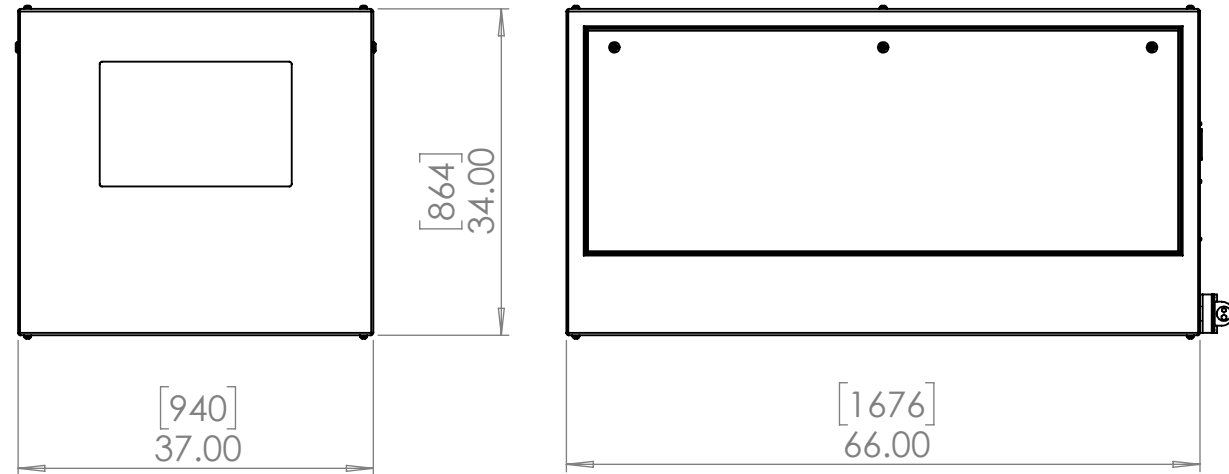

Line Set (high-pressure pipes and cooler control cable), choose from:

- 59.LS.12.03 - 3m [10ft] [] (default)
- 59.LS.12.05 - 5m [16ft] []
- 59.LS.12.08 - 8m [25ft] []
- 59.LS.12.10 - 10m [33ft] []
- 59.LS.12.15 - 15m [50ft] []

For single-zone systems, see ODU drawing 59.ODU.12

For multi-zone systems, consult Tempest for ODU specification.

Rigging Points:
M12-1.75,
6 places Top
4 Places Bottom

Note: Dimensions subject to change without notice; check with Tempest before construction.

UNLESS OTHERWISE SPECIFIED:
DIMENSIONS ARE IN INCHES
TOLERANCES:
FRACTIONAL ±
ANGULAR: MACH ± BEND ±
TWO PLACE DECIMAL ±
THREE PLACE DECIMAL ±
INTERPRET GEOMETRIC TOLERANCING PER:
MATERIAL
Aluminum
FINISH
TBD