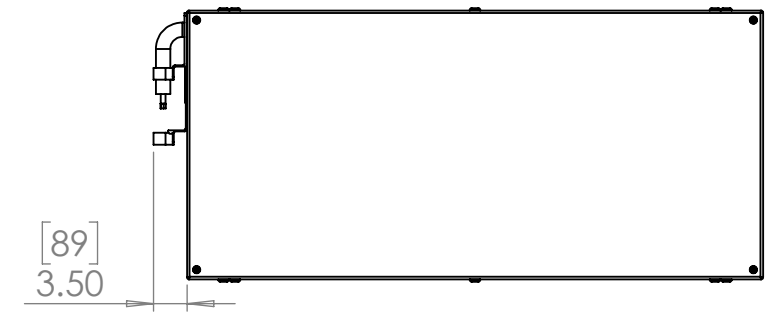

Line Set (high-pressure pipes and cooler control cable), choose from:

- 59.LS.12.03 - 3m [10ft] [] (default)
- 59.LS.12.05 - 5m [16ft] []
- 59.LS.12.08 - 8m [25ft] []
- 59.LS.12.10 - 10m [33ft] []
- 59.LS.12.15 - 15m [50ft] []

For single-zone systems, see ODU drawing 59.ODU.18

For multi-zone systems, consult Tempest for ODU specification.

Rigging Points:
M12-1.75,
6 places Top
4 Places Bottom

Note: Dimensions subject to change without notice; check with Tempest before construction.

UNLESS OTHERWISE SPECIFIED:
DIMENSIONS ARE IN INCHES
TOLERANCES:
FRACTIONAL ±
ANGULAR: MACH ± BEND ±
TWO PLACE DECIMAL ±
THREE PLACE DECIMAL ±
INTERPRET GEOMETRIC TOLERANCING PER:
MATERIAL
Aluminum
FINISH
TBD
DO NOT SCALE DRAWING