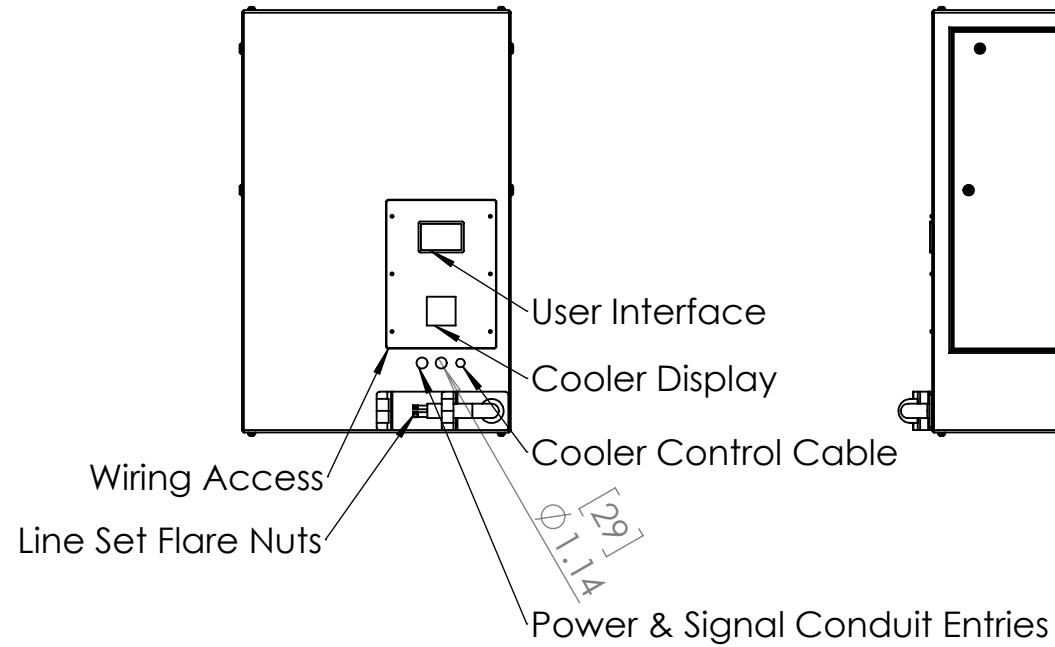

Line Set (high-pressure pipes and cooler control cable), choose from:

- 59.LS.12.03 - 3m [10ft] [] (default)
- 59.LS.12.05 - 5m [16ft] []
- 59.LS.12.08 - 8m [25ft] []
- 59.LS.12.10 - 10m [33ft] []
- 59.LS.12.15 - 15m [50ft] []

For single-zone systems, see ODU drawing 59.ODU.18

For multi-zone systems, consult Tempest for ODU specification.

Rigging Points:
M12-1.75,
6 places Top
4 Places Bottom

Note: Dimensions subject to change without notice; check with Tempest before construction.