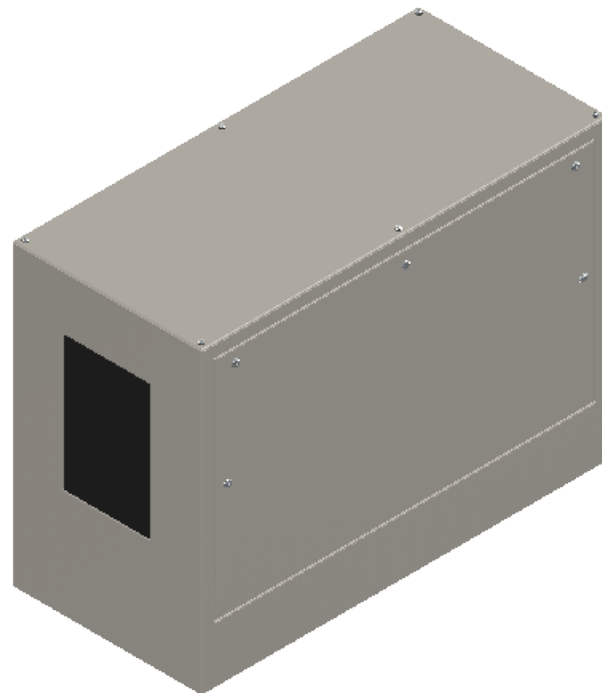

Line Set (high-pressure pipes and cooler control cable), choose from:

- 59.LS.12.03 - 3m [10ft] [] (default)
- 59.LS.12.05 - 5m [16ft] []
- 59.LS.12.08 - 8m [25ft] []
- 59.LS.12.10 - 10m [33ft] []
- 59.LS.12.15 - 15m [50ft] []

For single-zone systems, see ODU drawing 59.ODU.18

For multi-zone systems, consult Tempest for ODU specification.

Rigging Points:
M12-1.75,
6 places Top
4 Places Bottom

Note: Dimensions subject to change without notice; check with Tempest before construction.