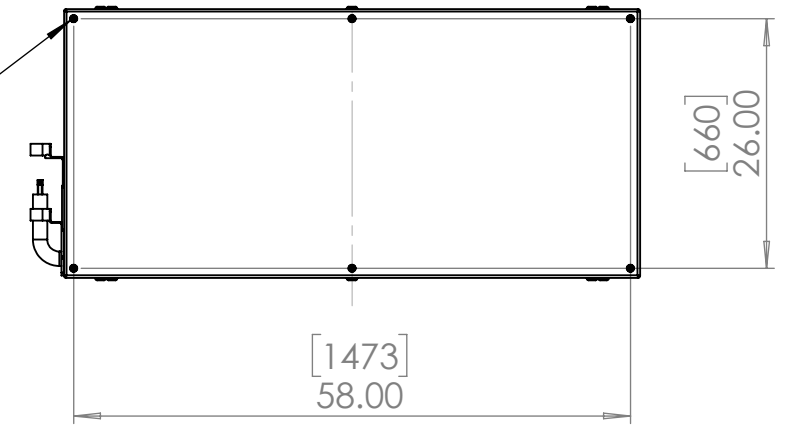

Line Set (high-pressure pipes and cooler control cable), choose from:

- 59.LS.12.03 - 3m [10ft] [] (default)
- 59.LS.12.05 - 5m [16ft] []
- 59.LS.12.08 - 8m [25ft] []
- 59.LS.12.10 - 10m [33ft] []
- 59.LS.12.15 - 15m [50ft] []

For single-zone systems, see ODU drawing 59.ODU.18

For multi-zone systems, consult Tempest for ODU specification.

Rigging Points:
M12-1.75,
6 places Top
4 Places Bottom

Note: Dimensions subject to change without notice; check with Tempest before construction.

UNLESS OTHERWISE SPECIFIED:
DIMENSIONS ARE IN INCHES
TOLERANCES:
FRACTIONAL ±
ANGULAR: MACH ± BEND ±
TWO PLACE DECIMAL ±
THREE PLACE DECIMAL ±
INTERPRET GEOMETRIC TOLERANCING PER:
MATERIAL
Aluminum
FINISH
TBD
DO NOT SCALE DRAWING

	NAME	DATE
DRAWN	TB	8/2/2022
CHECKED		
ENG APPR.		
MFG APPR.		
Q.A.		
COMMENTS:		

TEMPEST
lighting inc.

TITLE: Oasis 514 Portrait Enclosure

SIZE B	DWG. NO. 59.514.P	REV 02
SCALE: 1:20		SHEET 1 OF 1