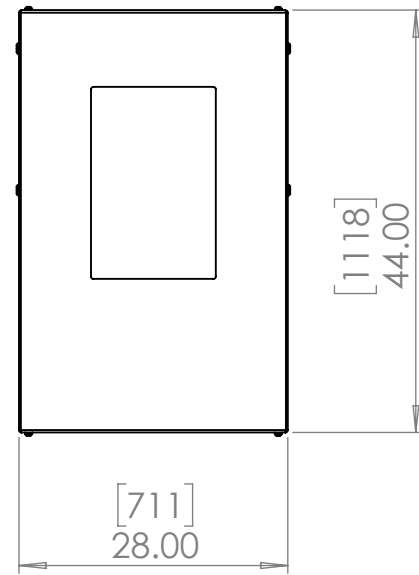

Line Set (high-pressure pipes and cooler control cable), choose from:

- 59.LS.12.03 - 3m [10ft] [] (default)
- 59.LS.12.05 - 5m [16ft] []
- 59.LS.12.08 - 8m [25ft] []
- 59.LS.12.10 - 10m [33ft] []
- 59.LS.12.15 - 15m [50ft] []

For single-zone systems, see ODU drawing 59.ODU.18

For multi-zone systems, consult Tempest for ODU specification.

Rigging Points:
M12-1.75,
6 places Top
4 Places Bottom

Note: Dimensions subject to change without notice; check with Tempest before construction.

UNLESS OTHERWISE SPECIFIED:
DIMENSIONS ARE IN INCHES
TOLERANCES:
FRACTIONAL ±
ANGULAR: MACH ± BEND ±
TWO PLACE DECIMAL ±
THREE PLACE DECIMAL ±
INTERPRET GEOMETRIC TOLERANCING PER:
MATERIAL
Aluminum
FINISH
TBD
DO NOT SCALE DRAWING

	NAME	DATE
DRAWN	TB	8/2/2022
CHECKED		
ENG APPR.		
MFG APPR.		
Q.A.		
COMMENTS:		

TEMPEST
lighting inc.

TITLE: Oasis 514 Portrait Enclosure

SIZE B	DWG. NO. 59.514.P	REV 02
SCALE: 1:20		SHEET 1 OF 1