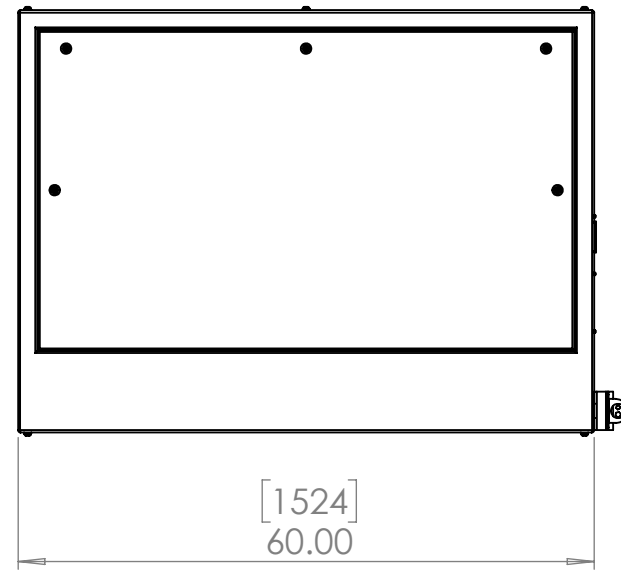

Line Set (high-pressure pipes and cooler control cable), choose from:

- 59.LS.12.03 - 3m [10ft] [] (default)
- 59.LS.12.05 - 5m [16ft] []
- 59.LS.12.08 - 8m [25ft] []
- 59.LS.12.10 - 10m [33ft] []
- 59.LS.12.15 - 15m [50ft] []

For single-zone systems, see ODU drawing 59.ODU.18

For multi-zone systems, consult Tempest for ODU specification.

Rigging Points:
M12-1.75,
6 places Top
4 Places Bottom

Note: Dimensions subject to change without notice; check with Tempest before construction.

UNLESS OTHERWISE SPECIFIED:
DIMENSIONS ARE IN INCHES
TOLERANCES:
FRACTIONAL ±
ANGULAR: MACH ± BEND ±
TWO PLACE DECIMAL ±
THREE PLACE DECIMAL ±
INTERPRET GEOMETRIC TOLERANCING PER:
MATERIAL
Aluminum
FINISH
TBD
DO NOT SCALE DRAWING

	NAME	DATE
DRAWN	TB	8/2/2022
CHECKED		
ENG APPR.		
MFG APPR.		
Q.A.		
COMMENTS:		

TEMPEST
lighting inc.

TITLE: Oasis 514 Portrait Enclosure

SIZE B	DWG. NO. 59.514.P	REV 02
SCALE: 1:20		SHEET 1 OF 1