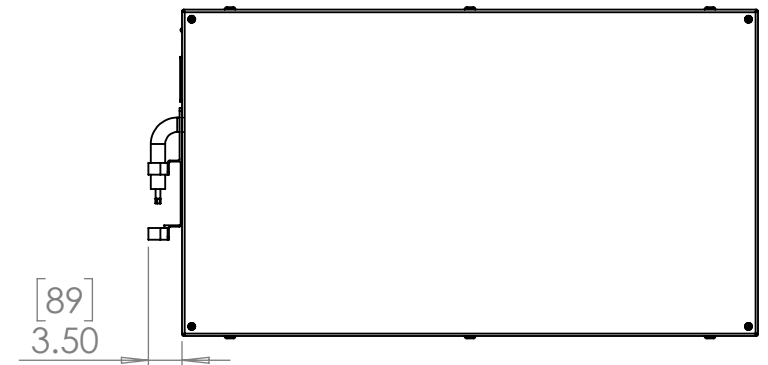

Line Set (high-pressure pipes and cooler control cable), choose from:

- 59.LS.12.03 - 3m [10ft] [] (default)
- 59.LS.12.05 - 5m [16ft] []
- 59.LS.12.08 - 8m [25ft] []
- 59.LS.12.10 - 10m [33ft] []
- 59.LS.12.15 - 15m [50ft] []

For single-zone systems, see ODU drawing 59.ODU.12

For multi-zone systems, consult Tempest for ODU specification.

Rigging Points:
M12-1.75,
6 places Top
4 Places Bottom

Note: Dimensions subject to change without notice; check with Tempest before construction.

UNLESS OTHERWISE SPECIFIED:
DIMENSIONS ARE IN INCHES
TOLERANCES:
FRACTIONAL ±
ANGULAR: MACH ± BEND ±
TWO PLACE DECIMAL ±
THREE PLACE DECIMAL ±
INTERPRET GEOMETRIC TOLERANCING PER:
MATERIAL
Aluminum
FINISH
TBD