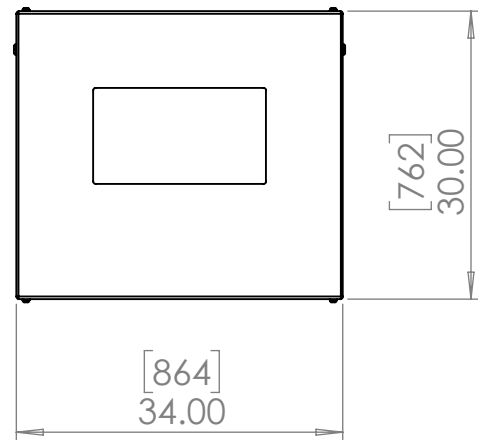

Line Set (high-pressure pipes and cooler control cable), choose from:

- 59.LS.12.03 - 3m [10ft] [] (default)
- 59.LS.12.05 - 5m [16ft] []
- 59.LS.12.08 - 8m [25ft] []
- 59.LS.12.10 - 10m [33ft] []
- 59.LS.12.15 - 15m [50ft] []

For single-zone systems, see ODU drawing 59.ODU.12

For multi-zone systems, consult Tempest for ODU specification.

Rigging Points:
M12-1.75,
6 places Top
4 Places Bottom

Note: Dimensions subject to change without notice; check with Tempest before construction.

UNLESS OTHERWISE SPECIFIED:
DIMENSIONS ARE IN INCHES
TOLERANCES:
FRACTIONAL ±
ANGULAR: MACH ± BEND ±
TWO PLACE DECIMAL ±
THREE PLACE DECIMAL ±
INTERPRET GEOMETRIC TOLERANCING PER:
MATERIAL
Aluminum
FINISH
TBD

	NAME	DATE
DRAWN	TB	8/2/2022
CHECKED		
ENG APPR.		
MFG APPR.		
Q.A.		
COMMENTS:		

TITLE:
Oasis 314 Landscape Enclosure

SIZE	DWG. NO.	REV
B	59.314.L	02

DO NOT SCALE DRAWING

SCALE: 1:20

SHEET 1 OF 1