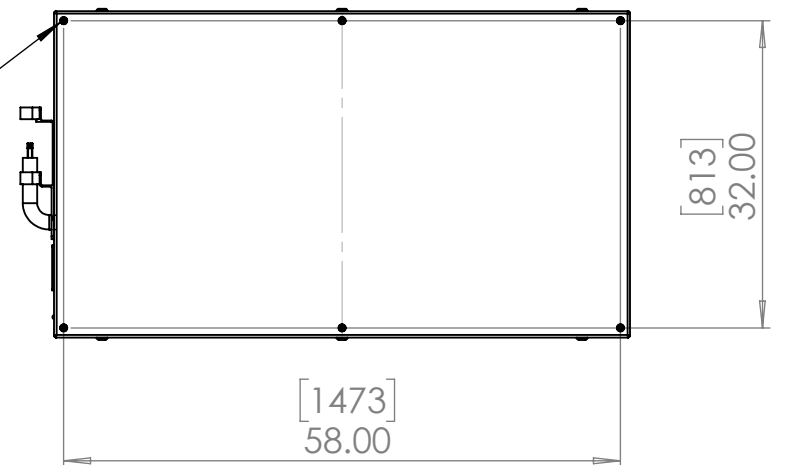

Line Set (high-pressure pipes and cooler control cable), choose from:

- 59.LS.12.03 - 3m [10ft] [] (default)
- 59.LS.12.05 - 5m [16ft] []
- 59.LS.12.08 - 8m [25ft] []
- 59.LS.12.10 - 10m [33ft] []
- 59.LS.12.15 - 15m [50ft] []

For single-zone systems, see ODU drawing 59.ODU.12

For multi-zone systems, consult Tempest for ODU specification.

Rigging Points:
M12-1.75,
6 places Top
4 Places Bottom

Note: Dimensions subject to change without notice; check with Tempest before construction.

UNLESS OTHERWISE SPECIFIED:
DIMENSIONS ARE IN INCHES
TOLERANCES:
FRACTIONAL ±
ANGULAR: MACH ± BEND ±
TWO PLACE DECIMAL ±
THREE PLACE DECIMAL ±
INTERPRET GEOMETRIC TOLERANCING PER:
MATERIAL
Aluminum
FINISH
TBD

	NAME	DATE
DRAWN	TB	8/2/2022
CHECKED		
ENG APPR.		
MFG APPR.		
Q.A.		
COMMENTS:		

TITLE:
Oasis 314 Landscape Enclosure

SIZE	DWG. NO.	REV
B	59.314.L	02

DO NOT SCALE DRAWING

SCALE: 1:20

SHEET 1 OF 1