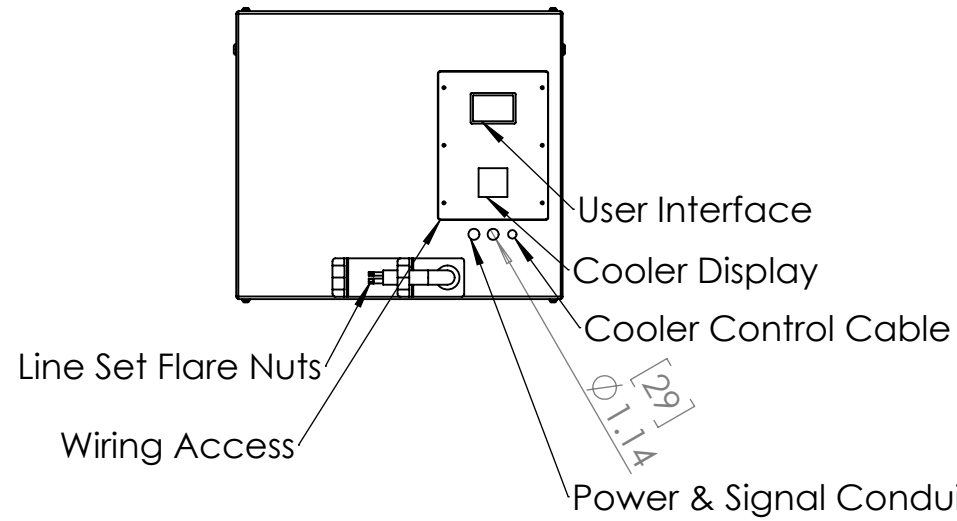

Line Set (high-pressure pipes and cooler control cable), choose from:

- 59.LS.12.03 - 3m [10ft] [] (default)
- 59.LS.12.05 - 5m [16ft] []
- 59.LS.12.08 - 8m [25ft] []
- 59.LS.12.10 - 10m [33ft] []
- 59.LS.12.15 - 15m [50ft] []

For single-zone systems, see ODU drawing 59.ODU.12

For multi-zone systems, consult Tempest for ODU specification.

Rigging Points:
M12-1.75,
6 places Top
4 Places Bottom

Note: Dimensions subject to change without notice; check with Tempest before construction.