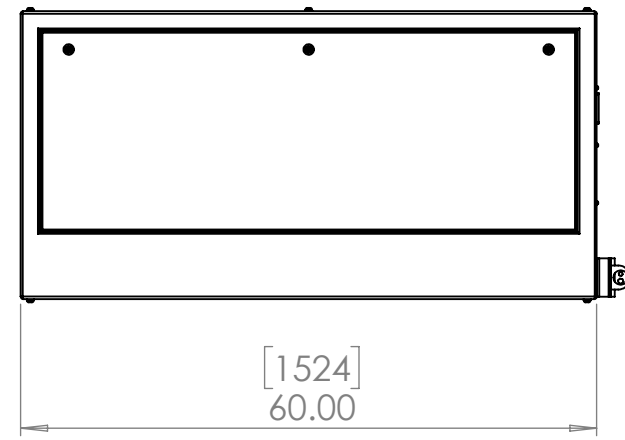

Line Set (high-pressure pipes and cooler control cable), choose from:

- 59.LS.12.03 - 3m [10ft] [] (default)
- 59.LS.12.05 - 5m [16ft] []
- 59.LS.12.08 - 8m [25ft] []
- 59.LS.12.10 - 10m [33ft] []
- 59.LS.12.15 - 15m [50ft] []

For single-zone systems, see ODU drawing 59.ODU.12

For multi-zone systems, consult Tempest for ODU specification.

Rigging Points:
M12-1.75,
6 places Top
4 Places Bottom

Note: Dimensions subject to change without notice; check with Tempest before construction.

UNLESS OTHERWISE SPECIFIED:
DIMENSIONS ARE IN INCHES
TOLERANCES:
FRACTIONAL ±
ANGULAR: MACH ± BEND ±
TWO PLACE DECIMAL ±
THREE PLACE DECIMAL ±
INTERPRET GEOMETRIC TOLERANCING PER:
MATERIAL
Aluminum
FINISH
TBD

	NAME	DATE
DRAWN	TB	8/2/2022
CHECKED		
ENG APPR.		
MFG APPR.		
Q.A.		
COMMENTS:		

TITLE:
Oasis 314 Landscape Enclosure

SIZE	DWG. NO.	REV
B	59.314.L	02

DO NOT SCALE DRAWING

SCALE: 1:20

SHEET 1 OF 1