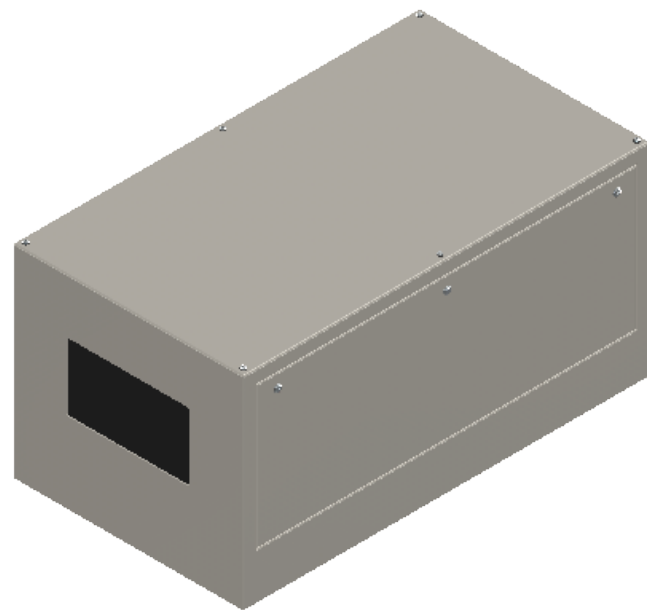

Line Set (high-pressure pipes and cooler control cable), choose from:

- 59.LS.12.03 - 3m [10ft] [] (default)
- 59.LS.12.05 - 5m [16ft] []
- 59.LS.12.08 - 8m [25ft] []
- 59.LS.12.10 - 10m [33ft] []
- 59.LS.12.15 - 15m [50ft] []

For single-zone systems, see ODU drawing 59.ODU.12

For multi-zone systems, consult Tempest for ODU specification.

Rigging Points:
M12-1.75,
6 places Top
4 Places Bottom

Note: Dimensions subject to change without notice; check with Tempest before construction.