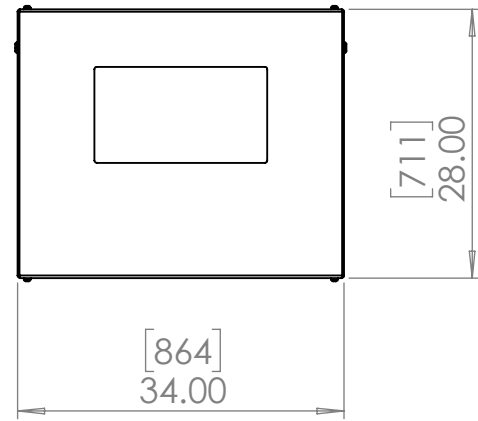

Line Set (high-pressure pipes and cooler control cable), choose from:

- 59.LS.12.03 - 3m [10ft] [] (default)
- 59.LS.12.05 - 5m [16ft] []
- 59.LS.12.08 - 8m [25ft] []
- 59.LS.12.10 - 10m [33ft] []
- 59.LS.12.15 - 15m [50ft] []

For single-zone systems, see ODU drawing 59.ODU.12

For multi-zone systems, consult Tempest for ODU specification.

Rigging Points:
M12-1.75,
6 places Top
4 Places Bottom

Note: Dimensions subject to change without notice; check with Tempest before construction.

UNLESS OTHERWISE SPECIFIED:
DIMENSIONS ARE IN INCHES
TOLERANCES:
FRACTIONAL ±
ANGULAR: MACH ± BEND ±
TWO PLACE DECIMAL ±
THREE PLACE DECIMAL ±
INTERPRET GEOMETRIC TOLERANCING PER:
MATERIAL
Aluminum
FINISH
TBD
DO NOT SCALE DRAWING

	NAME	DATE
DRAWN	TB	8/2/2022
CHECKED		
ENG APPR.		
MFG APPR.		
Q.A.		
COMMENTS:		

TITLE:
Oasis 310 Landscape Enclosure

SIZE B	DWG. NO. 55.310.L	REV 02
SCALE: 1:20		SHEET 1 OF 1