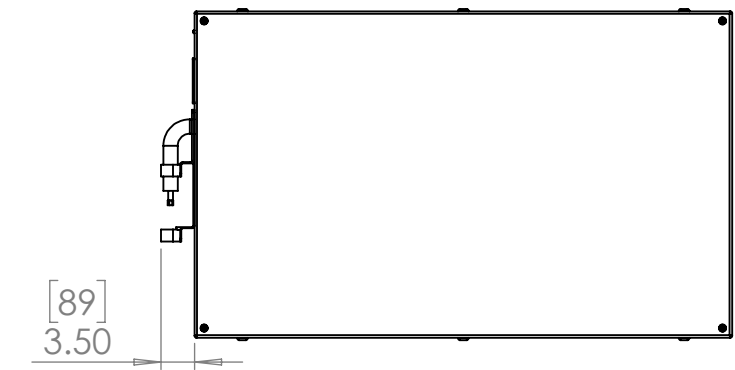

Line Set (high-pressure pipes and cooler control cable), choose from:

- 59.LS.12.03 - 3m [10ft] [] (default)
- 59.LS.12.05 - 5m [16ft] []
- 59.LS.12.08 - 8m [25ft] []
- 59.LS.12.10 - 10m [33ft] []
- 59.LS.12.15 - 15m [50ft] []

For single-zone systems, see ODU drawing 59.ODU.12

For multi-zone systems, consult Tempest for ODU specification.

Rigging Points:
M12-1.75,
6 places Top
4 Places Bottom

Note: Dimensions subject to change without notice; check with Tempest before construction.

UNLESS OTHERWISE SPECIFIED:
DIMENSIONS ARE IN INCHES
TOLERANCES:
FRACTIONAL ±
ANGULAR: MACH ± BEND ±
TWO PLACE DECIMAL ±
THREE PLACE DECIMAL ±
INTERPRET GEOMETRIC TOLERANCING PER:
MATERIAL
Aluminum
FINISH
TBD
DO NOT SCALE DRAWING