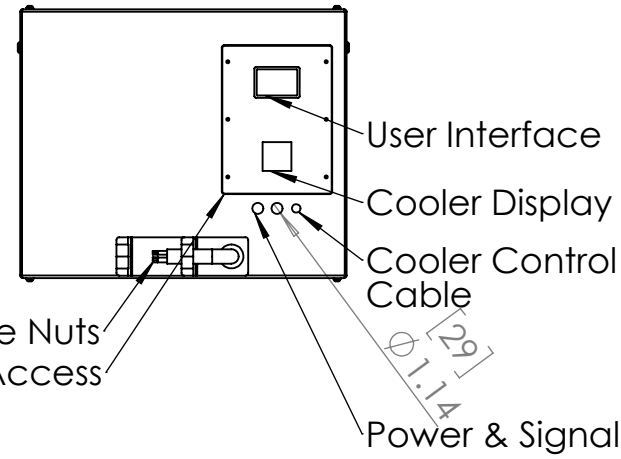

Line Set (high-pressure pipes and cooler control cable), choose from:

- 59.LS.12.03 - 3m [10ft] [] (default)
- 59.LS.12.05 - 5m [16ft] []
- 59.LS.12.08 - 8m [25ft] []
- 59.LS.12.10 - 10m [33ft] []
- 59.LS.12.15 - 15m [50ft] []

For single-zone systems, see ODU drawing 59.ODU.12

For multi-zone systems, consult Tempest for ODU specification.

Rigging Points:
M12-1.75,
6 places Top
4 Places Bottom

Note: Dimensions subject to change without notice; check with Tempest before construction.