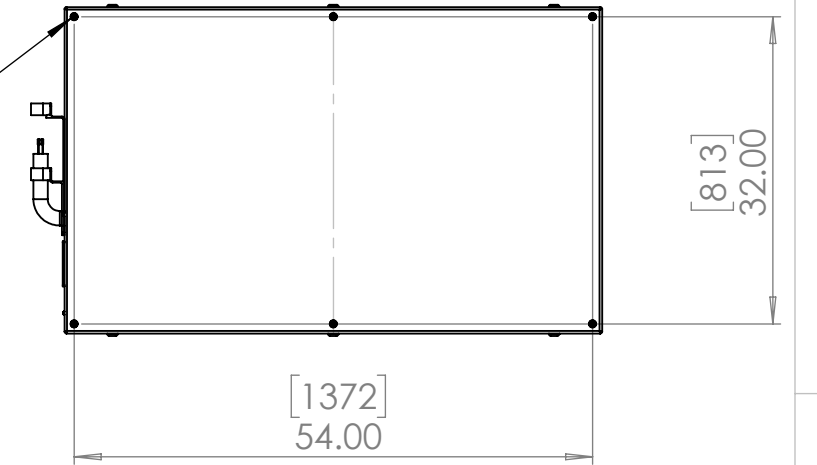

Line Set (high-pressure pipes and cooler control cable), choose from:

- 59.LS.12.03 - 3m [10ft] [] (default)
- 59.LS.12.05 - 5m [16ft] []
- 59.LS.12.08 - 8m [25ft] []
- 59.LS.12.10 - 10m [33ft] []
- 59.LS.12.15 - 15m [50ft] []

For single-zone systems, see ODU drawing 59.ODU.12

For multi-zone systems, consult Tempest for ODU specification.

Rigging Points:
M12-1.75,
6 places Top
4 Places Bottom

Note: Dimensions subject to change without notice; check with Tempest before construction.

UNLESS OTHERWISE SPECIFIED:
DIMENSIONS ARE IN INCHES
TOLERANCES:
FRACTIONAL ±
ANGULAR: MACH ± BEND ±
TWO PLACE DECIMAL ±
THREE PLACE DECIMAL ±
INTERPRET GEOMETRIC TOLERANCING PER:
MATERIAL
Aluminum
FINISH
TBD
DO NOT SCALE DRAWING