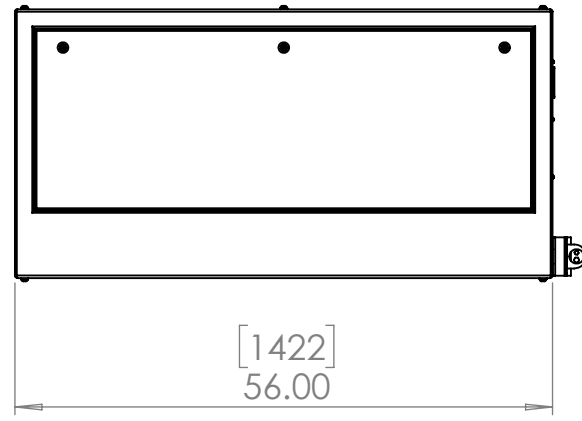

Line Set (high-pressure pipes and cooler control cable), choose from:

- 59.LS.12.03 - 3m [10ft] [] (default)
- 59.LS.12.05 - 5m [16ft] []
- 59.LS.12.08 - 8m [25ft] []
- 59.LS.12.10 - 10m [33ft] []
- 59.LS.12.15 - 15m [50ft] []

For single-zone systems, see ODU drawing 59.ODU.12

For multi-zone systems, consult Tempest for ODU specification.

Rigging Points:
M12-1.75,
6 places Top
4 Places Bottom

Note: Dimensions subject to change without notice; check with Tempest before construction.

UNLESS OTHERWISE SPECIFIED:
DIMENSIONS ARE IN INCHES
TOLERANCES:
FRACTIONAL ±
ANGULAR: MACH ± BEND ±
TWO PLACE DECIMAL ±
THREE PLACE DECIMAL ±
INTERPRET GEOMETRIC TOLERANCING PER:
MATERIAL
Aluminum
FINISH
TBD
DO NOT SCALE DRAWING

	NAME	DATE
DRAWN	TB	8/2/2022
CHECKED		
ENG APPR.		
MFG APPR.		
Q.A.		
COMMENTS:		

TITLE:
Oasis 310 Landscape Enclosure

SIZE B	DWG. NO. 55.310.L	REV 02
SCALE: 1:20		SHEET 1 OF 1