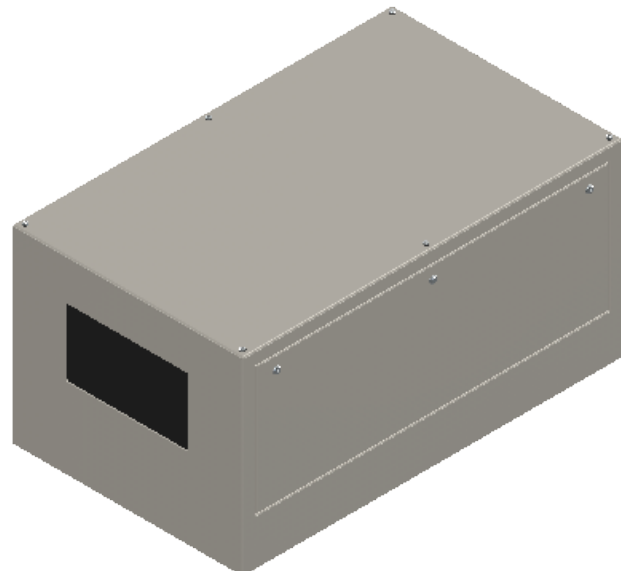

Line Set (high-pressure pipes and cooler control cable), choose from:

- 59.LS.12.03 - 3m [10ft] [] (default)
- 59.LS.12.05 - 5m [16ft] []
- 59.LS.12.08 - 8m [25ft] []
- 59.LS.12.10 - 10m [33ft] []
- 59.LS.12.15 - 15m [50ft] []

For single-zone systems, see ODU drawing 59.ODU.12

For multi-zone systems, consult Tempest for ODU specification.

Rigging Points:
M12-1.75,
6 places Top
4 Places Bottom

Note: Dimensions subject to change without notice; check with Tempest before construction.