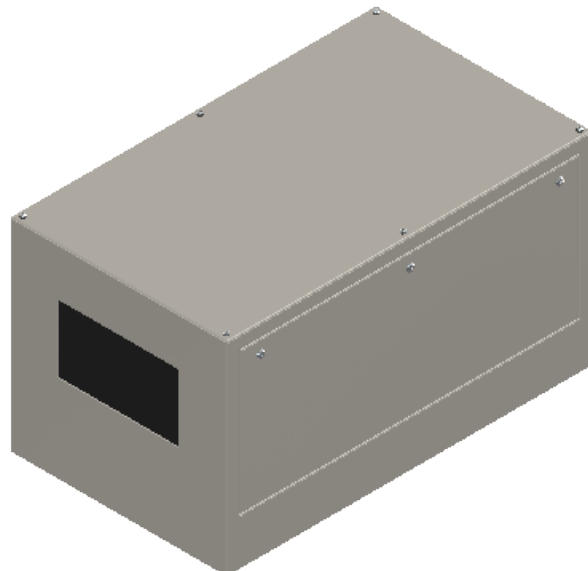

Line Set (high-pressure pipes and cooler control cable), choose from:

- 59.LS.12.03 - 3m [10ft] [] (default)
- 59.LS.12.05 - 5m [16ft] []
- 59.LS.12.08 - 8m [25ft] []
- 59.LS.12.10 - 10m [33ft] []
- 59.LS.12.15 - 15m [50ft] []

For single-zone systems, see ODU drawing 59.ODU.12

For multi-zone systems, consult Tempest for ODU specification.

Rigging Points:
M12-1.75,
6 places Top
4 Places Bottom

Note: Dimensions subject to change without notice; check with Tempest before construction.