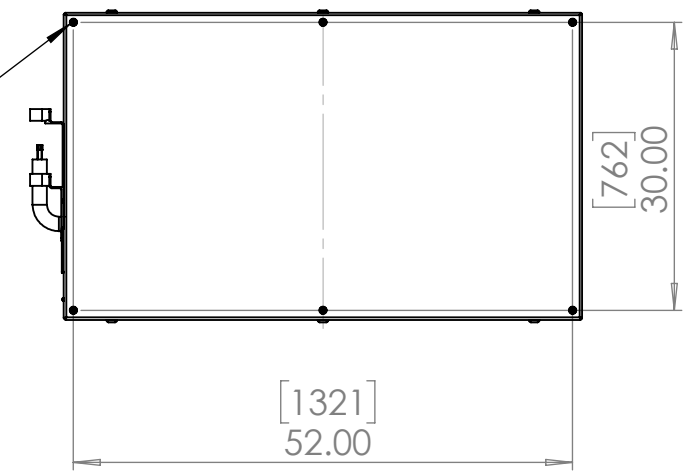

Line Set (high-pressure pipes and cooler control cable), choose from:

- 59.LS.12.03 - 3m [10ft] [] (default)
- 59.LS.12.05 - 5m [16ft] []
- 59.LS.12.08 - 8m [25ft] []
- 59.LS.12.10 - 10m [33ft] []
- 59.LS.12.15 - 15m [50ft] []

For single-zone systems, see ODU drawing 59.ODU.12

For multi-zone systems, consult Tempest for ODU specification.

Rigging Points:
M12-1.75,
6 places Top
4 Places Bottom

Note: Dimensions subject to change without notice; check with Tempest before construction.

UNLESS OTHERWISE SPECIFIED:
DIMENSIONS ARE IN INCHES
TOLERANCES:
FRACTIONAL ±
ANGULAR: MACH ± BEND ±
TWO PLACE DECIMAL ±
THREE PLACE DECIMAL ±
INTERPRET GEOMETRIC TOLERANCING PER:
MATERIAL
Aluminum
FINISH
TBD
DO NOT SCALE DRAWING

	NAME	DATE
DRAWN	TB	8/2/2022
CHECKED		
ENG APPR.		
MFG APPR.		
Q.A.		
COMMENTS:		

TEMPEST
lighting inc.

TITLE:
Oasis 305 Landscape Enclosure

SIZE B	DWG. NO. 59.305.L	REV 02
SCALE: 1:20		SHEET 1 OF 1