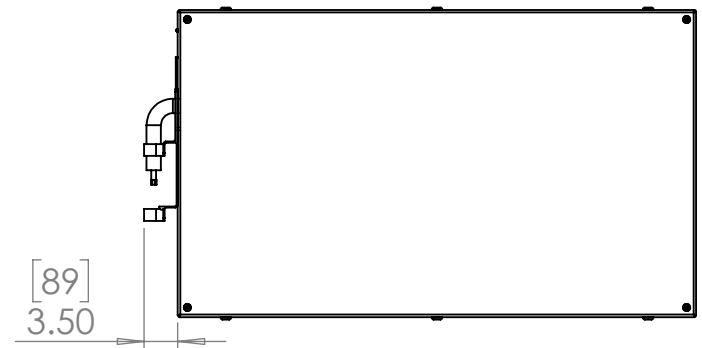

Line Set (high-pressure pipes and cooler control cable), choose from:

- 59.LS.12.03 - 3m [10ft] [] (default)
- 59.LS.12.05 - 5m [16ft] []
- 59.LS.12.08 - 8m [25ft] []
- 59.LS.12.10 - 10m [33ft] []
- 59.LS.12.15 - 15m [50ft] []

For single-zone systems, see ODU drawing 59.ODU.12

For multi-zone systems, consult Tempest for ODU specification.

Rigging Points:
M12-1.75,
6 places Top
4 Places Bottom

Note: Dimensions subject to change without notice; check with Tempest before construction.

UNLESS OTHERWISE SPECIFIED:
DIMENSIONS ARE IN INCHES
TOLERANCES:
FRACTIONAL ±
ANGULAR: MACH ± BEND ±
TWO PLACE DECIMAL ±
THREE PLACE DECIMAL ±
INTERPRET GEOMETRIC TOLERANCING PER:
MATERIAL
Aluminum
FINISH
TBD
DO NOT SCALE DRAWING