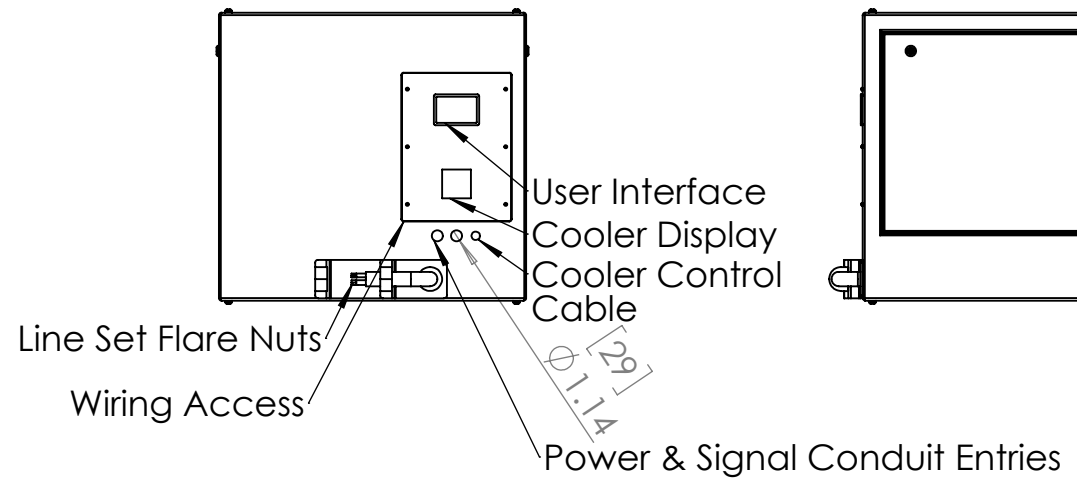

Line Set (high-pressure pipes and cooler control cable), choose from:

- 59.LS.12.03 - 3m [10ft] [] (default)
- 59.LS.12.05 - 5m [16ft] []
- 59.LS.12.08 - 8m [25ft] []
- 59.LS.12.10 - 10m [33ft] []
- 59.LS.12.15 - 15m [50ft] []

For single-zone systems, see ODU drawing 59.ODU.12

For multi-zone systems, consult Tempest for ODU specification.

Rigging Points:
M12-1.75,
6 places Top
4 Places Bottom

Note: Dimensions subject to change without notice; check with Tempest before construction.