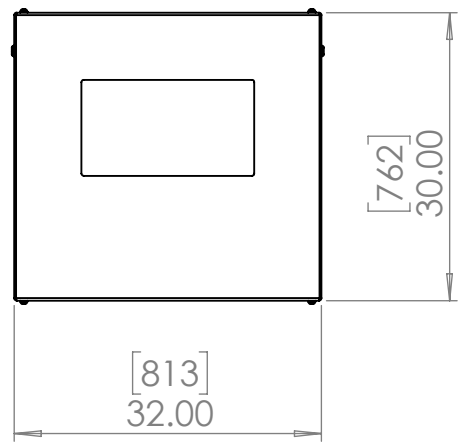

Line Set (high-pressure pipes and cooler control cable), choose from:

- 59.LS.12.03 - 3m [10ft] [] (default)
- 59.LS.12.05 - 5m [16ft] []
- 59.LS.12.08 - 8m [25ft] []
- 59.LS.12.10 - 10m [33ft] []
- 59.LS.12.15 - 15m [50ft] []

For single-zone systems, see ODU drawing 59.ODU.12

For multi-zone systems, consult Tempest for ODU specification.

Rigging Points:
M12-1.75,
6 places Top
4 Places Bottom

Note: Dimensions subject to change without notice; check with Tempest before construction.

UNLESS OTHERWISE SPECIFIED:
DIMENSIONS ARE IN INCHES
TOLERANCES:
FRACTIONAL ±
ANGULAR: MACH ± BEND ±
TWO PLACE DECIMAL ±
THREE PLACE DECIMAL ±
INTERPRET GEOMETRIC TOLERANCING PER:
MATERIAL
Aluminum
FINISH
TBD
DO NOT SCALE DRAWING

	NAME	DATE
DRAWN	TB	8/2/2022
CHECKED		
ENG APPR.		
MFG APPR.		
Q.A.		
COMMENTS:		

TEMPEST
lighting inc.

TITLE:
Oasis 305 Landscape Enclosure

SIZE B	DWG. NO. 59.305.L	REV 02
SCALE: 1:20		SHEET 1 OF 1