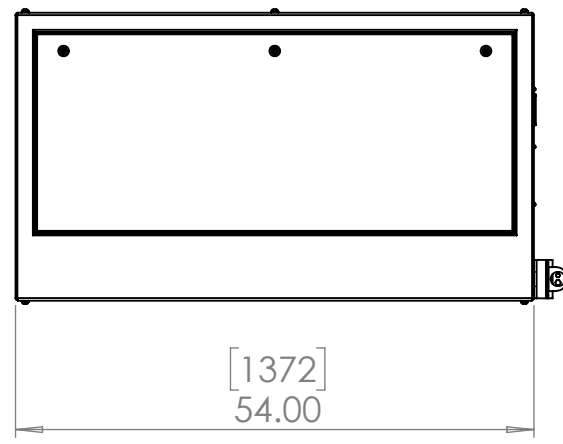

Line Set (high-pressure pipes and cooler control cable), choose from:

- 59.LS.12.03 - 3m [10ft] [] (default)
- 59.LS.12.05 - 5m [16ft] []
- 59.LS.12.08 - 8m [25ft] []
- 59.LS.12.10 - 10m [33ft] []
- 59.LS.12.15 - 15m [50ft] []

For single-zone systems, see ODU drawing 59.ODU.12

For multi-zone systems, consult Tempest for ODU specification.

Rigging Points:
M12-1.75,
6 places Top
4 Places Bottom

Note: Dimensions subject to change without notice; check with Tempest before construction.

UNLESS OTHERWISE SPECIFIED:
DIMENSIONS ARE IN INCHES
TOLERANCES:
FRACTIONAL ±
ANGULAR: MACH ± BEND ±
TWO PLACE DECIMAL ±
THREE PLACE DECIMAL ±
INTERPRET GEOMETRIC TOLERANCING PER:
MATERIAL
Aluminum
FINISH
TBD
DO NOT SCALE DRAWING

	NAME	DATE
DRAWN	TB	8/2/2022
CHECKED		
ENG APPR.		
MFG APPR.		
Q.A.		
COMMENTS:		

TEMPEST
lighting inc.

TITLE:
Oasis 305 Landscape Enclosure

SIZE B	DWG. NO. 59.305.L	REV 02
SCALE: 1:20		SHEET 1 OF 1