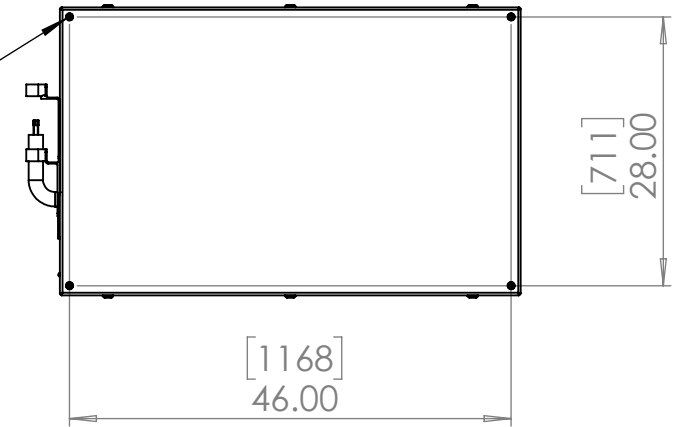

Line Set (high-pressure pipes and cooler control cable), choose from:

- 59.LS.09.03 - 3m [10ft] [] (default)
- 59.LS.09.05 - 5m [16ft] []
- 59.LS.09.08 - 8m [25ft] []
- 59.LS.09.10 - 10m [33ft] []
- 59.LS.09.15 - 15m [50ft] []

For single-zone systems, see ODU drawing 59.ODU.09

For multi-zone systems, consult Tempest for ODU specification.

Rigging Points:
M12-1.75,
4 places Top
and Bottom

Note: Dimensions subject to change without notice; check with Tempest before construction.

UNLESS OTHERWISE SPECIFIED:
DIMENSIONS ARE IN INCHES
TOLERANCES:
FRACTIONAL ±
ANGULAR: MACH ± BEND ±
TWO PLACE DECIMAL ±
THREE PLACE DECIMAL ±
INTERPRET GEOMETRIC
TOLERANCING PER:
MATERIAL
Aluminum
FINISH
TBD