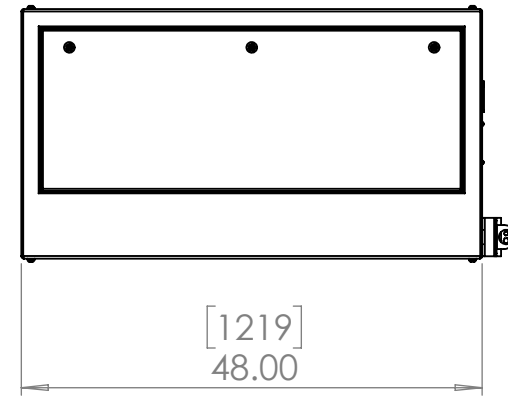

Line Set (high-pressure pipes and cooler control cable), choose from:

- 59.LS.09.03 - 3m [10ft] [] (default)
- 59.LS.09.05 - 5m [16ft] []
- 59.LS.09.08 - 8m [25ft] []
- 59.LS.09.10 - 10m [33ft] []
- 59.LS.09.15 - 15m [50ft] []

For single-zone systems, see ODU drawing 59.ODU.09

For multi-zone systems, consult Tempest for ODU specification.

Rigging Points:
M12-1.75,
4 places Top
and Bottom

Note: Dimensions subject to change without notice; check with Tempest before construction.

UNLESS OTHERWISE SPECIFIED:
DIMENSIONS ARE IN INCHES
TOLERANCES:
FRACTIONAL ±
ANGULAR: MACH ± BEND ±
TWO PLACE DECIMAL ±
THREE PLACE DECIMAL ±
INTERPRET GEOMETRIC
TOLERANCING PER:
MATERIAL
Aluminum
FINISH
TBD

	NAME	DATE
DRAWN	TB	8/2/2022
CHECKED		
ENG APPR.		
MFG APPR.		
Q.A.		
COMMENTS:		

TITLE:
Oasis 204 Landscape Enclosure

SIZE	DWG. NO.	REV
B	59.204.L	02

DO NOT SCALE DRAWING

SCALE: 1:20 SHEET 1 OF 1