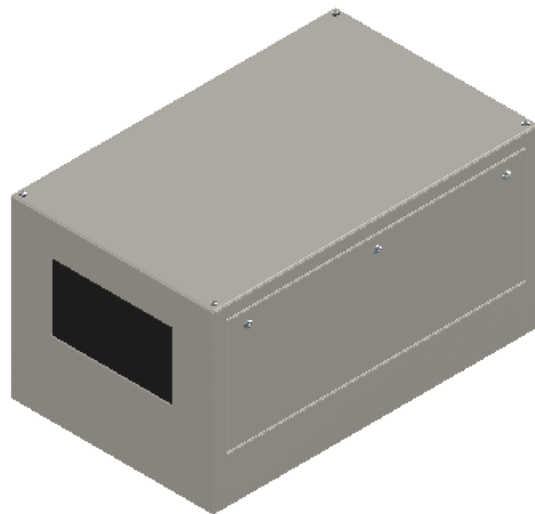

Line Set (high-pressure pipes and cooler control cable), choose from:

- 59.LS.09.03 - 3m [10ft] [] (default)
- 59.LS.09.05 - 5m [16ft] []
- 59.LS.09.08 - 8m [25ft] []
- 59.LS.09.10 - 10m [33ft] []
- 59.LS.09.15 - 15m [50ft] []

For single-zone systems, see ODU drawing 59.ODU.09

For multi-zone systems, consult Tempest for ODU specification.

Rigging Points:
M12-1.75,
4 places Top
and Bottom

Note: Dimensions subject to change without notice; check with Tempest before construction.