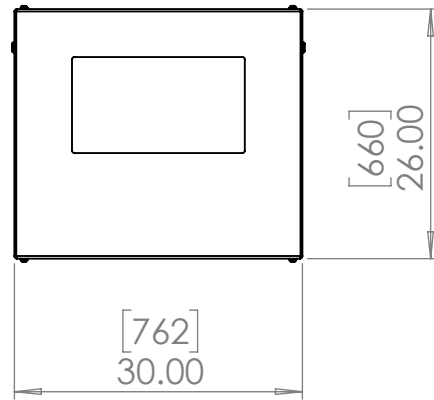

Line Set (high-pressure pipes and cooler control cable), choose from:

- 59.LS.09.03 - 3m [10ft] [] (default)
- 59.LS.09.05 - 5m [16ft] []
- 59.LS.09.08 - 8m [25ft] []
- 59.LS.09.10 - 10m [33ft] []
- 59.LS.09.15 - 15m [50ft] []

For single-zone systems, see ODU drawing 59.ODU.09

For multi-zone systems, consult Tempest for ODU specification.

Rigging Points:
M12-1.75,
4 places Top
and Bottom

Note: Dimensions subject to change without notice; check with Tempest before construction.

UNLESS OTHERWISE SPECIFIED:
DIMENSIONS ARE IN INCHES
TOLERANCES:
FRACTIONAL ±
ANGULAR: MACH ± BEND ±
TWO PLACE DECIMAL ±
THREE PLACE DECIMAL ±
INTERPRET GEOMETRIC
TOLERANCING PER:
MATERIAL
Aluminum
FINISH
TBD