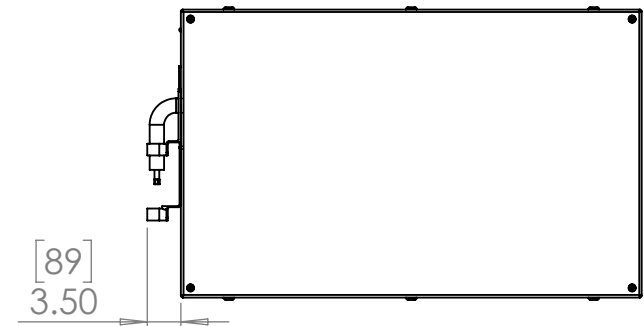

Line Set (high-pressure pipes and cooler control cable), choose from:

- 59.LS.09.03 - 3m [10ft] [] (default)
- 59.LS.09.05 - 5m [16ft] []
- 59.LS.09.08 - 8m [25ft] []
- 59.LS.09.10 - 10m [33ft] []
- 59.LS.09.15 - 15m [50ft] []

For single-zone systems, see ODU drawing 59.ODU.09

For multi-zone systems, consult Tempest for ODU specification.

Rigging Points:
M12-1.75,
4 places Top
and Bottom

Note: Dimensions subject to change without notice; check with Tempest before construction.

UNLESS OTHERWISE SPECIFIED:
DIMENSIONS ARE IN INCHES
TOLERANCES:
FRACTIONAL ±
ANGULAR: MACH ± BEND ±
TWO PLACE DECIMAL ±
THREE PLACE DECIMAL ±
INTERPRET GEOMETRIC
TOLERANCING PER:
MATERIAL
Aluminum
FINISH
TBD