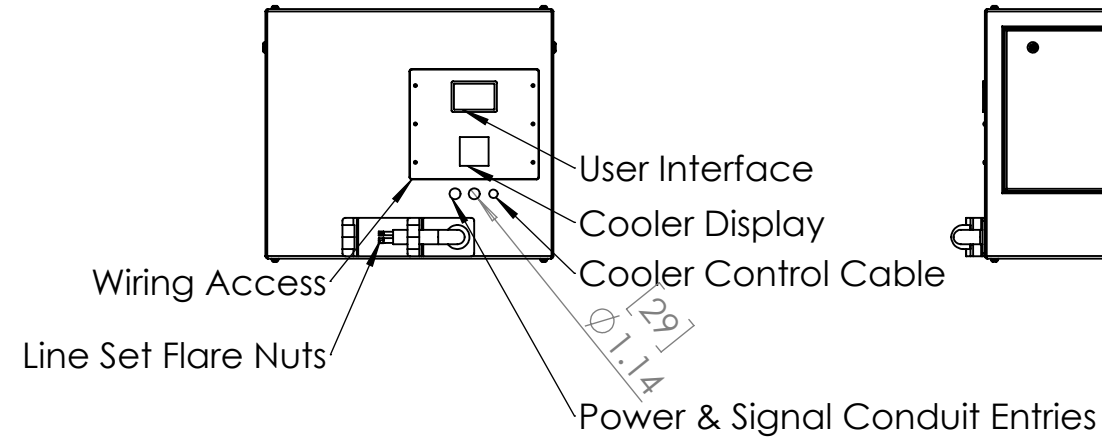

Line Set (high-pressure pipes and cooler control cable), choose from:

- 59.LS.09.03 - 3m [10ft] [] (default)
- 59.LS.09.05 - 5m [16ft] []
- 59.LS.09.08 - 8m [25ft] []
- 59.LS.09.10 - 10m [33ft] []
- 59.LS.09.15 - 15m [50ft] []

For single-zone systems, see ODU drawing 59.ODU.09

For multi-zone systems, consult Tempest for ODU specification.

Rigging Points:
M12-1.75,
4 places Top
and Bottom

Note: Dimensions subject to change without notice; check with Tempest before construction.