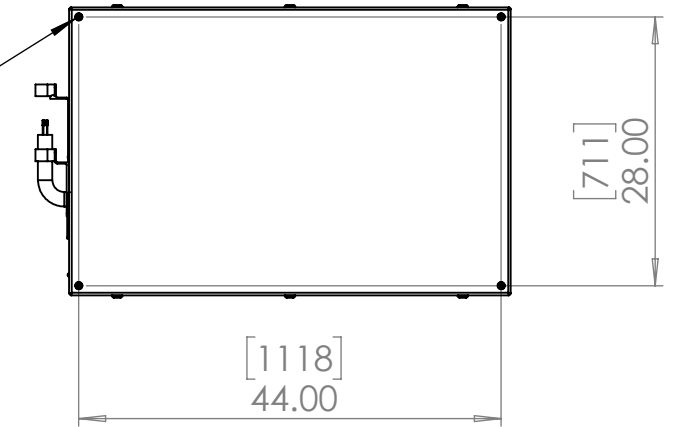

Line Set (high-pressure pipes and cooler control cable), choose from:

- 59.LS.09.03 - 3m [10ft] [ ] (default)
- 59.LS.09.05 - 5m [16ft] [ ]
- 59.LS.09.08 - 8m [25ft] [ ]
- 59.LS.09.10 - 10m [33ft] [ ]
- 59.LS.09.15 - 15m [50ft] [ ]

For single-zone systems, see ODU drawing 59.ODU.09

For multi-zone systems, consult Tempest for ODU specification.

Rigging Points:  
M12-1.75,  
4 places Top  
and Bottom

Note: Dimensions subject to change without notice; check with Tempest before construction.

UNLESS OTHERWISE SPECIFIED:  
DIMENSIONS ARE IN INCHES  
TOLERANCES:  
FRACTIONAL ±  
ANGULAR: MACH ± BEND ±  
TWO PLACE DECIMAL ±  
THREE PLACE DECIMAL ±  
INTERPRET GEOMETRIC  
TOLERANCING PER:  
MATERIAL  
Aluminum  
FINISH  
TBD  
DO NOT SCALE DRAWING

**TEMPEST**  
lighting inc.

TITLE:  
**Oasis 202 Landscape Enclosure**

|                  |                      |              |
|------------------|----------------------|--------------|
| SIZE<br><b>B</b> | DWG. NO.<br>59.202.L | REV<br>02    |
| SCALE: 1:20      |                      | SHEET 1 OF 1 |