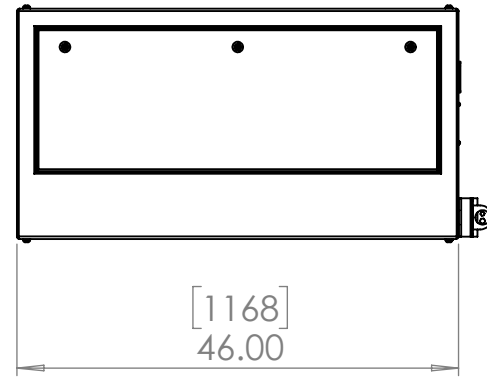

Line Set (high-pressure pipes and cooler control cable), choose from:

- 59.LS.09.03 - 3m [10ft] [ ] (default)
- 59.LS.09.05 - 5m [16ft] [ ]
- 59.LS.09.08 - 8m [25ft] [ ]
- 59.LS.09.10 - 10m [33ft] [ ]
- 59.LS.09.15 - 15m [50ft] [ ]

For single-zone systems, see ODU drawing 59.ODU.09

For multi-zone systems, consult Tempest for ODU specification.

Rigging Points:  
M12-1.75,  
4 places Top  
and Bottom

Note: Dimensions subject to change without notice; check with Tempest before construction.

UNLESS OTHERWISE SPECIFIED:  
DIMENSIONS ARE IN INCHES  
TOLERANCES:  
FRACTIONAL ±  
ANGULAR: MACH ± BEND ±  
TWO PLACE DECIMAL ±  
THREE PLACE DECIMAL ±  
INTERPRET GEOMETRIC  
TOLERANCING PER:  
MATERIAL  
Aluminum  
FINISH  
TBD  
DO NOT SCALE DRAWING

**TEMPEST**  
lighting inc.

TITLE:  
**Oasis 202 Landscape Enclosure**

|                  |                      |              |
|------------------|----------------------|--------------|
| SIZE<br><b>B</b> | DWG. NO.<br>59.202.L | REV<br>02    |
| SCALE: 1:20      |                      | SHEET 1 OF 1 |