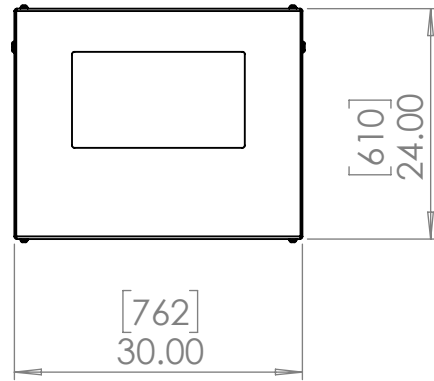

Line Set (high-pressure pipes and cooler control cable), choose from:

- 59.LS.09.03 - 3m [10ft] [ ] (default)
- 59.LS.09.05 - 5m [16ft] [ ]
- 59.LS.09.08 - 8m [25ft] [ ]
- 59.LS.09.10 - 10m [33ft] [ ]
- 59.LS.09.15 - 15m [50ft] [ ]

For single-zone systems, see ODU drawing 59.ODU.09

For multi-zone systems, consult Tempest for ODU specification.

Rigging Points:  
M12-1.75,  
4 places Top  
and Bottom

Note: Dimensions subject to change without notice; check with Tempest before construction.

UNLESS OTHERWISE SPECIFIED:  
DIMENSIONS ARE IN INCHES  
TOLERANCES:  
FRACTIONAL ±  
ANGULAR: MACH ± BEND ±  
TWO PLACE DECIMAL ±  
THREE PLACE DECIMAL ±  
INTERPRET GEOMETRIC  
TOLERANCING PER:  
MATERIAL  
Aluminum  
FINISH  
TBD  
DO NOT SCALE DRAWING

**TEMPEST**  
lighting inc.

TITLE:  
**Oasis 202 Landscape Enclosure**

|                  |                      |              |
|------------------|----------------------|--------------|
| SIZE<br><b>B</b> | DWG. NO.<br>59.202.L | REV<br>02    |
| SCALE: 1:20      |                      | SHEET 1 OF 1 |