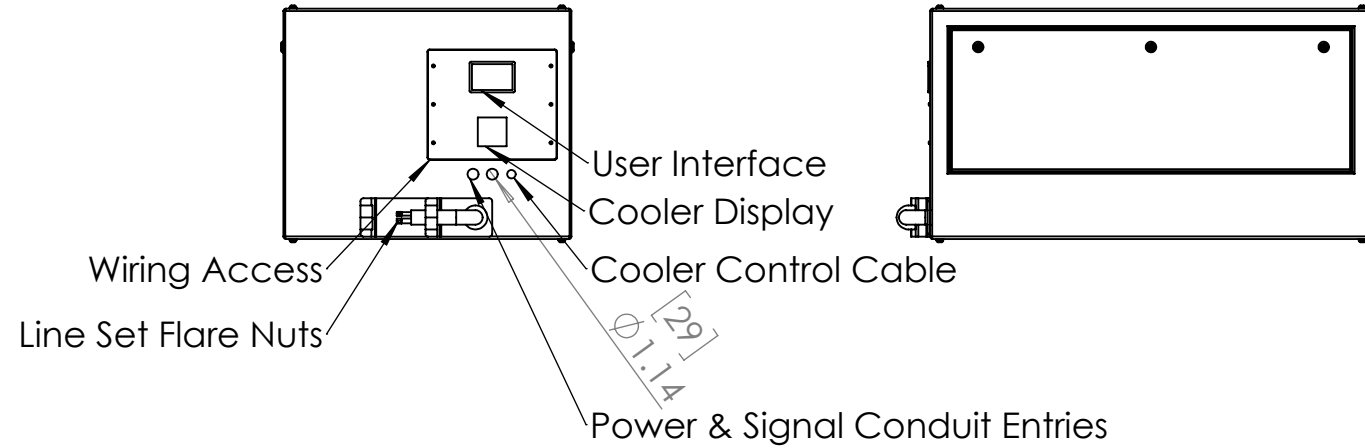

Line Set (high-pressure pipes and cooler control cable), choose from:

- 59.LS.09.03 - 3m [10ft] [ ] (default)
- 59.LS.09.05 - 5m [16ft] [ ]
- 59.LS.09.08 - 8m [25ft] [ ]
- 59.LS.09.10 - 10m [33ft] [ ]
- 59.LS.09.15 - 15m [50ft] [ ]

For single-zone systems, see ODU drawing 59.ODU.09

For multi-zone systems, consult Tempest for ODU specification.

Rigging Points:  
M12-1.75,  
4 places Top  
and Bottom

Note: Dimensions subject to change without notice; check with Tempest before construction.

UNLESS OTHERWISE SPECIFIED:  
DIMENSIONS ARE IN INCHES  
TOLERANCES:  
FRACTIONAL ±  
ANGULAR: MACH ± BEND ±  
TWO PLACE DECIMAL ±  
THREE PLACE DECIMAL ±  
INTERPRET GEOMETRIC  
TOLERANCING PER:  
MATERIAL  
Aluminum  
FINISH  
TBD  
DO NOT SCALE DRAWING