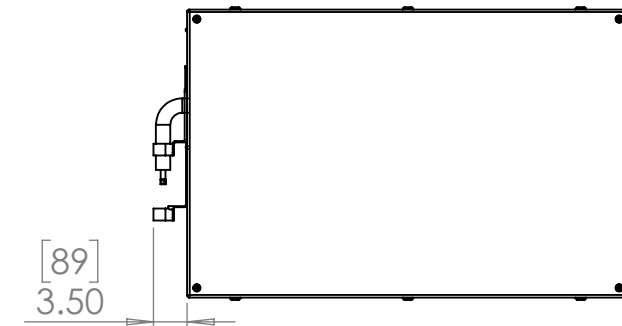

Line Set (high-pressure pipes and cooler control cable), choose from:

- 59.LS.09.03 - 3m [10ft] [ ] (default)
- 59.LS.09.05 - 5m [16ft] [ ]
- 59.LS.09.08 - 8m [25ft] [ ]
- 59.LS.09.10 - 10m [33ft] [ ]
- 59.LS.09.15 - 15m [50ft] [ ]

For single-zone systems, see ODU drawing 59.ODU.09

For multi-zone systems, consult Tempest for ODU specification.

Rigging Points:  
M12-1.75,  
4 places Top  
and Bottom

Note: Dimensions subject to change without notice; check with Tempest before construction.

UNLESS OTHERWISE SPECIFIED:  
DIMENSIONS ARE IN INCHES  
TOLERANCES:  
FRACTIONAL ±  
ANGULAR: MACH ± BEND ±  
TWO PLACE DECIMAL ±  
THREE PLACE DECIMAL ±  
INTERPRET GEOMETRIC  
TOLERANCING PER:  
MATERIAL  
Aluminum  
FINISH  
TBD  
DO NOT SCALE DRAWING