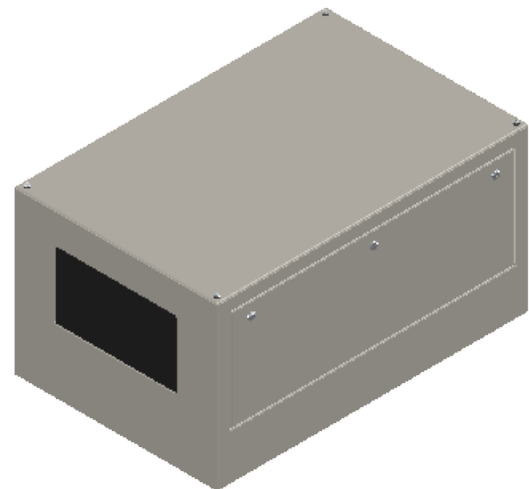

Line Set (high-pressure pipes and cooler control cable), choose from:

- 59.LS.09.03 - 3m [10ft] [ ] (default)
- 59.LS.09.05 - 5m [16ft] [ ]
- 59.LS.09.08 - 8m [25ft] [ ]
- 59.LS.09.10 - 10m [33ft] [ ]
- 59.LS.09.15 - 15m [50ft] [ ]

For single-zone systems, see ODU drawing 59.ODU.09

For multi-zone systems, consult Tempest for ODU specification.

Rigging Points:  
M12-1.75,  
4 places Top  
and Bottom

Note: Dimensions subject to change without notice; check with Tempest before construction.