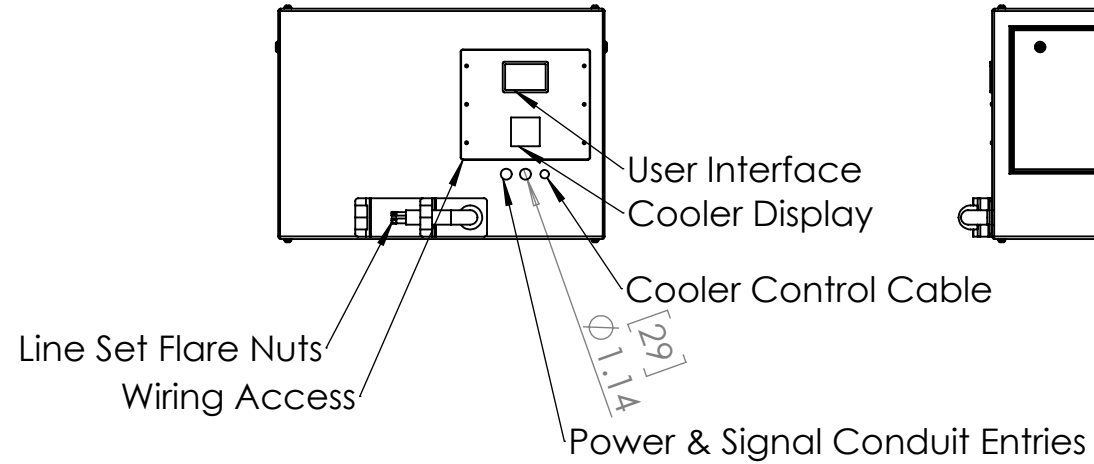

Line Set (high-pressure pipes and cooler control cable), choose from:

- 59.LS.09.03 - 3m [10ft] [ ] (default)
- 59.LS.09.05 - 5m [16ft] [ ]
- 59.LS.09.08 - 8m [25ft] [ ]
- 59.LS.09.10 - 10m [33ft] [ ]
- 59.LS.09.15 - 15m [50ft] [ ]

For single-zone systems, see ODU drawing 59.ODU.09

For multi-zone systems, consult Tempest for ODU specification.

Rigging Points:  
M12-1.75,  
4 places Top  
and Bottom

Note: Dimensions subject to change without notice; check with Tempest before construction.