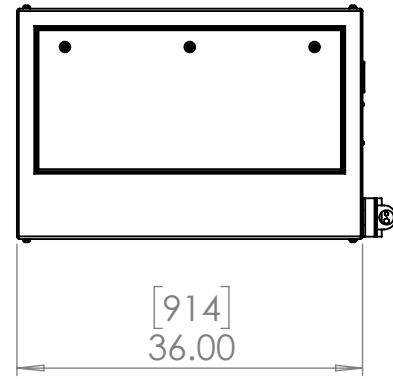

Line Set (high-pressure pipes and cooler control cable), choose from:

- 59.LS.09.03 - 3m [10ft] [ ] (default)
- 59.LS.09.05 - 5m [16ft] [ ]
- 59.LS.09.08 - 8m [25ft] [ ]
- 59.LS.09.10 - 10m [33ft] [ ]
- 59.LS.09.15 - 15m [50ft] [ ]

For single-zone systems, see ODU drawing 59.ODU.09

For multi-zone systems, consult Tempest for ODU specification.

Rigging Points:  
M12-1.75,  
4 places Top  
and Bottom

Note: Dimensions subject to change without notice; check with Tempest before construction.

UNLESS OTHERWISE SPECIFIED:  
DIMENSIONS ARE IN INCHES  
TOLERANCES:  
FRACTIONAL ±  
ANGULAR: MACH ± BEND ±  
TWO PLACE DECIMAL ±  
THREE PLACE DECIMAL ±  
INTERPRET GEOMETRIC TOLERANCING PER:  
MATERIAL  
Aluminum  
FINISH  
TBD