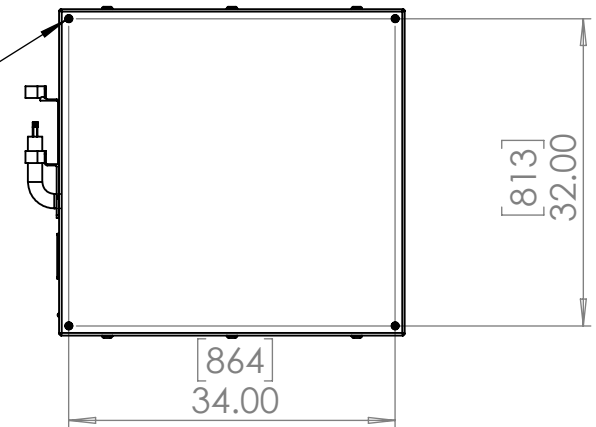

Line Set (high-pressure pipes and cooler control cable), choose from:

- 59.LS.09.03 - 3m [10ft] [ ] (default)
- 59.LS.09.05 - 5m [16ft] [ ]
- 59.LS.09.08 - 8m [25ft] [ ]
- 59.LS.09.10 - 10m [33ft] [ ]
- 59.LS.09.15 - 15m [50ft] [ ]

For single-zone systems, see ODU drawing 59.ODU.09

For multi-zone systems, consult Tempest for ODU specification.

Rigging Points:  
M12-1.75,  
4 places Top  
and Bottom

Note: Dimensions subject to change without notice; check with Tempest before construction.

UNLESS OTHERWISE SPECIFIED:  
DIMENSIONS ARE IN INCHES  
TOLERANCES:  
FRACTIONAL ±  
ANGULAR: MACH ± BEND ±  
TWO PLACE DECIMAL ±  
THREE PLACE DECIMAL ±  
INTERPRET GEOMETRIC TOLERANCING PER:  
MATERIAL  
Aluminum  
FINISH  
TBD