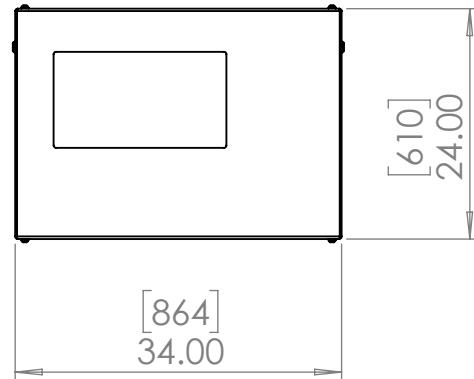

Line Set (high-pressure pipes and cooler control cable), choose from:

- 59.LS.09.03 - 3m [10ft] [ ] (default)
- 59.LS.09.05 - 5m [16ft] [ ]
- 59.LS.09.08 - 8m [25ft] [ ]
- 59.LS.09.10 - 10m [33ft] [ ]
- 59.LS.09.15 - 15m [50ft] [ ]

For single-zone systems, see ODU drawing 59.ODU.09

For multi-zone systems, consult Tempest for ODU specification.

Rigging Points:  
M12-1.75,  
4 places Top  
and Bottom

Note: Dimensions subject to change without notice; check with Tempest before construction.

UNLESS OTHERWISE SPECIFIED:  
DIMENSIONS ARE IN INCHES  
TOLERANCES:  
FRACTIONAL ±  
ANGULAR: MACH ± BEND ±  
TWO PLACE DECIMAL ±  
THREE PLACE DECIMAL ±  
INTERPRET GEOMETRIC TOLERANCING PER:  
MATERIAL  
Aluminum  
FINISH  
TBD