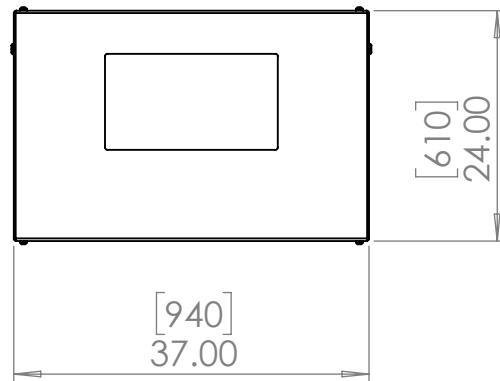

Line Set (high-pressure pipes and cooler control cable), choose from:

- 59.LS.09.03 - 3m [10ft] [ ] (default)
- 59.LS.09.05 - 5m [16ft] [ ]
- 59.LS.09.08 - 8m [25ft] [ ]
- 59.LS.09.10 - 10m [33ft] [ ]
- 59.LS.09.15 - 15m [50ft] [ ]

For single-zone systems, see ODU drawing 59.ODU.09

For multi-zone systems, consult Tempest for ODU specification.

Rigging Points:  
M12-1.75,  
4 places Top  
and Bottom

Note: Dimensions subject to change without notice; check with Tempest before construction.

UNLESS OTHERWISE SPECIFIED:  
DIMENSIONS ARE IN INCHES  
TOLERANCES:  
FRACTIONAL ±  
ANGULAR: MACH ± BEND ±  
TWO PLACE DECIMAL ±  
THREE PLACE DECIMAL ±  
INTERPRET GEOMETRIC  
TOLERANCING PER:  
MATERIAL  
Aluminum  
FINISH  
TBD

	NAME	DATE
DRAWN	TB	8/2/2022
CHECKED		
ENG APPR.		
MFG APPR.		
Q.A.		
COMMENTS:		

TITLE:  
Oasis 125 Landscape Enclosure

SIZE	DWG. NO.	REV
<b>B</b>	59.125.L	02

DO NOT SCALE DRAWING

SCALE: 1:20

SHEET 1 OF 1