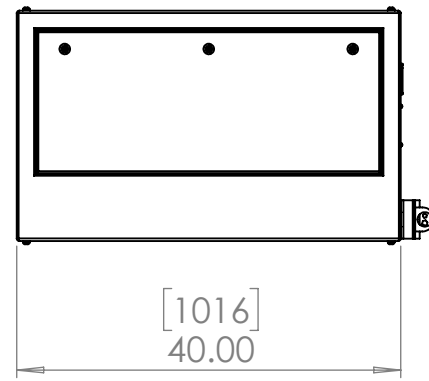

Line Set (high-pressure pipes and cooler control cable), choose from:

- 59.LS.09.03 - 3m [10ft] [ ] (default)
- 59.LS.09.05 - 5m [16ft] [ ]
- 59.LS.09.08 - 8m [25ft] [ ]
- 59.LS.09.10 - 10m [33ft] [ ]
- 59.LS.09.15 - 15m [50ft] [ ]

For single-zone systems, see ODU drawing 59.ODU.09

For multi-zone systems, consult Tempest for ODU specification.

Rigging Points:  
M12-1.75,  
4 places Top  
and Bottom

Note: Dimensions subject to change without notice; check with Tempest before construction.

UNLESS OTHERWISE SPECIFIED:  
DIMENSIONS ARE IN INCHES  
TOLERANCES:  
FRACTIONAL ±  
ANGULAR: MACH ± BEND ±  
TWO PLACE DECIMAL ±  
THREE PLACE DECIMAL ±  
INTERPRET GEOMETRIC  
TOLERANCING PER:  
MATERIAL  
Aluminum  
FINISH  
TBD