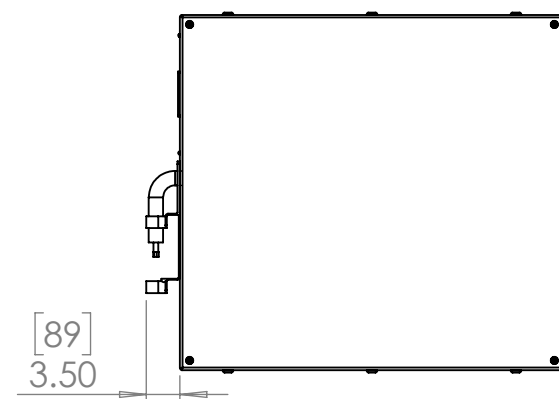

Line Set (high-pressure pipes and cooler control cable), choose from:

- 59.LS.09.03 - 3m [10ft] [ ] (default)
- 59.LS.09.05 - 5m [16ft] [ ]
- 59.LS.09.08 - 8m [25ft] [ ]
- 59.LS.09.10 - 10m [33ft] [ ]
- 59.LS.09.15 - 15m [50ft] [ ]

For single-zone systems, see ODU drawing 59.ODU.09

For multi-zone systems, consult Tempest for ODU specification.

Rigging Points:  
M12-1.75,  
4 places Top  
and Bottom

Note: Dimensions subject to change without notice; check with Tempest before construction.

UNLESS OTHERWISE SPECIFIED:  
DIMENSIONS ARE IN INCHES  
TOLERANCES:  
FRACTIONAL ±  
ANGULAR: MACH ± BEND ±  
TWO PLACE DECIMAL ±  
THREE PLACE DECIMAL ±  
INTERPRET GEOMETRIC  
TOLERANCING PER:  
MATERIAL  
Aluminum  
FINISH  
TBD