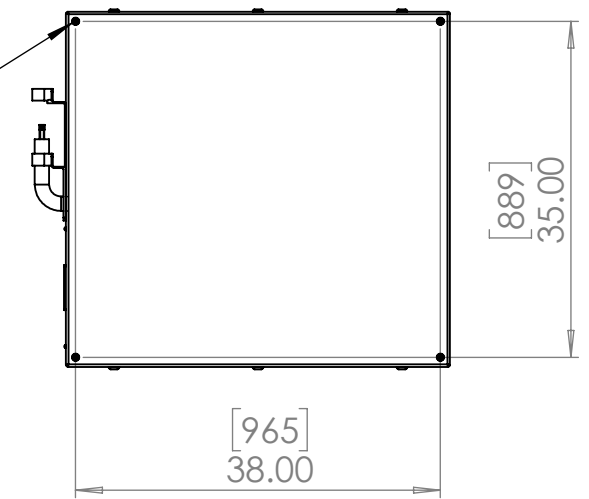

Line Set (high-pressure pipes and cooler control cable), choose from:

- 59.LS.09.03 - 3m [10ft] [ ] (default)
- 59.LS.09.05 - 5m [16ft] [ ]
- 59.LS.09.08 - 8m [25ft] [ ]
- 59.LS.09.10 - 10m [33ft] [ ]
- 59.LS.09.15 - 15m [50ft] [ ]

For single-zone systems, see ODU drawing 59.ODU.09

For multi-zone systems, consult Tempest for ODU specification.

Rigging Points:  
M12-1.75,  
4 places Top  
and Bottom

Note: Dimensions subject to change without notice; check with Tempest before construction.

UNLESS OTHERWISE SPECIFIED:  
DIMENSIONS ARE IN INCHES  
TOLERANCES:  
FRACTIONAL ±  
ANGULAR: MACH ± BEND ±  
TWO PLACE DECIMAL ±  
THREE PLACE DECIMAL ±  
INTERPRET GEOMETRIC  
TOLERANCING PER:  
MATERIAL  
Aluminum  
FINISH  
TBD

	NAME	DATE
DRAWN	TB	8/2/2022
CHECKED		
ENG APPR.		
MFG APPR.		
Q.A.		
COMMENTS:		

TITLE:  
Oasis 125 Landscape Enclosure

SIZE	DWG. NO.	REV
<b>B</b>	59.125.L	02

DO NOT SCALE DRAWING

SCALE: 1:20

SHEET 1 OF 1