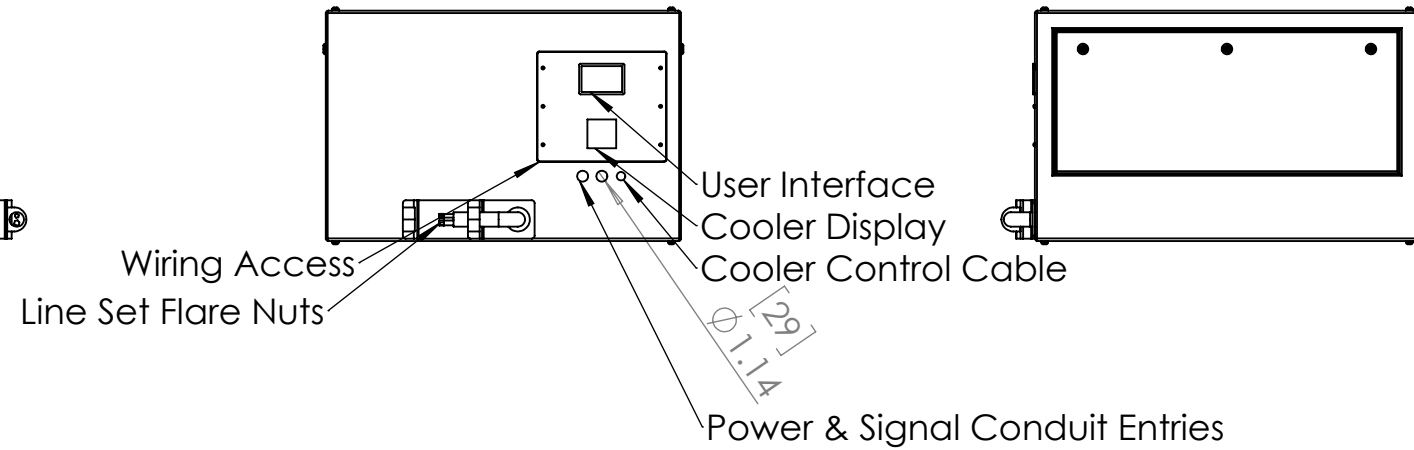

Line Set (high-pressure pipes and cooler control cable), choose from:

- 59.LS.09.03 - 3m [10ft] [ ] (default)
- 59.LS.09.05 - 5m [16ft] [ ]
- 59.LS.09.08 - 8m [25ft] [ ]
- 59.LS.09.10 - 10m [33ft] [ ]
- 59.LS.09.15 - 15m [50ft] [ ]

For single-zone systems, see ODU drawing 59.ODU.09

For multi-zone systems, consult Tempest for ODU specification.

Rigging Points:  
M12-1.75,  
4 places Top  
and Bottom

Note: Dimensions subject to change without notice; check with Tempest before construction.

UNLESS OTHERWISE SPECIFIED:  
DIMENSIONS ARE IN INCHES  
TOLERANCES:  
FRACTIONAL ±  
ANGULAR: MACH ± BEND ±  
TWO PLACE DECIMAL ±  
THREE PLACE DECIMAL ±  
INTERPRET GEOMETRIC  
TOLERANCING PER:  
MATERIAL  
Aluminum  
FINISH  
TBD