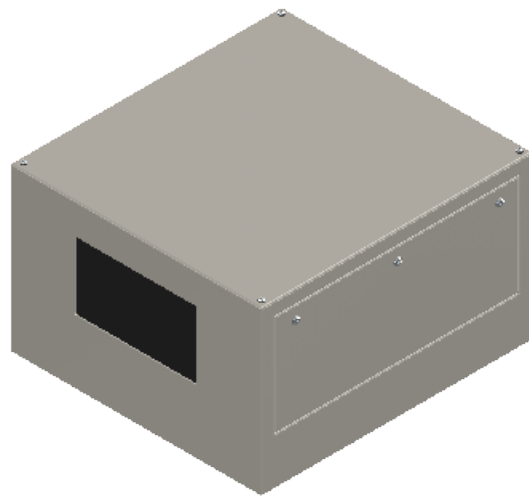

Line Set (high-pressure pipes and cooler control cable), choose from:

- 59.LS.09.03 - 3m [10ft] [ ] (default)
- 59.LS.09.05 - 5m [16ft] [ ]
- 59.LS.09.08 - 8m [25ft] [ ]
- 59.LS.09.10 - 10m [33ft] [ ]
- 59.LS.09.15 - 15m [50ft] [ ]

For single-zone systems, see ODU drawing 59.ODU.09

For multi-zone systems, consult Tempest for ODU specification.

Rigging Points:  
M12-1.75,  
4 places Top  
and Bottom

Note: Dimensions subject to change without notice; check with Tempest before construction.