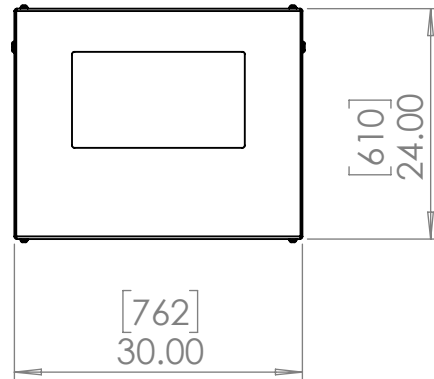

Line Set (high-pressure pipes and cooler control cable), choose from:

- 59.LS.09.03 - 3m [10ft] [] (default)
- 59.LS.09.05 - 5m [16ft] []
- 59.LS.09.08 - 8m [25ft] []
- 59.LS.09.10 - 10m [33ft] []
- 59.LS.09.15 - 15m [50ft] []

For single-zone systems, see ODU drawing 59.ODU.09

For multi-zone systems, consult Tempest for ODU specification.

Rigging Points:
M12-1.75,
4 places Top
and Bottom

Note: Dimensions subject to change without notice; check with Tempest before construction.

UNLESS OTHERWISE SPECIFIED:
DIMENSIONS ARE IN INCHES
TOLERANCES:
FRACTIONAL ±
ANGULAR: MACH ± BEND ±
TWO PLACE DECIMAL ±
THREE PLACE DECIMAL ±
INTERPRET GEOMETRIC
TOLERANCING PER:
MATERIAL
Aluminum
FINISH
TBD