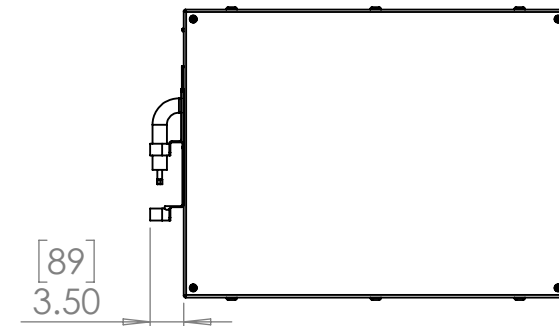

Line Set (high-pressure pipes and cooler control cable), choose from:

- 59.LS.09.03 - 3m [10ft] [] (default)
- 59.LS.09.05 - 5m [16ft] []
- 59.LS.09.08 - 8m [25ft] []
- 59.LS.09.10 - 10m [33ft] []
- 59.LS.09.15 - 15m [50ft] []

For single-zone systems, see ODU drawing 59.ODU.09

For multi-zone systems, consult Tempest for ODU specification.

Rigging Points:
M12-1.75,
4 places Top
and Bottom

Note: Dimensions subject to change without notice; check with Tempest before construction.

UNLESS OTHERWISE SPECIFIED:
DIMENSIONS ARE IN INCHES
TOLERANCES:
FRACTIONAL ±
ANGULAR: MACH ± BEND ±
TWO PLACE DECIMAL ±
THREE PLACE DECIMAL ±
INTERPRET GEOMETRIC
TOLERANCING PER:
MATERIAL
Aluminum
FINISH
TBD