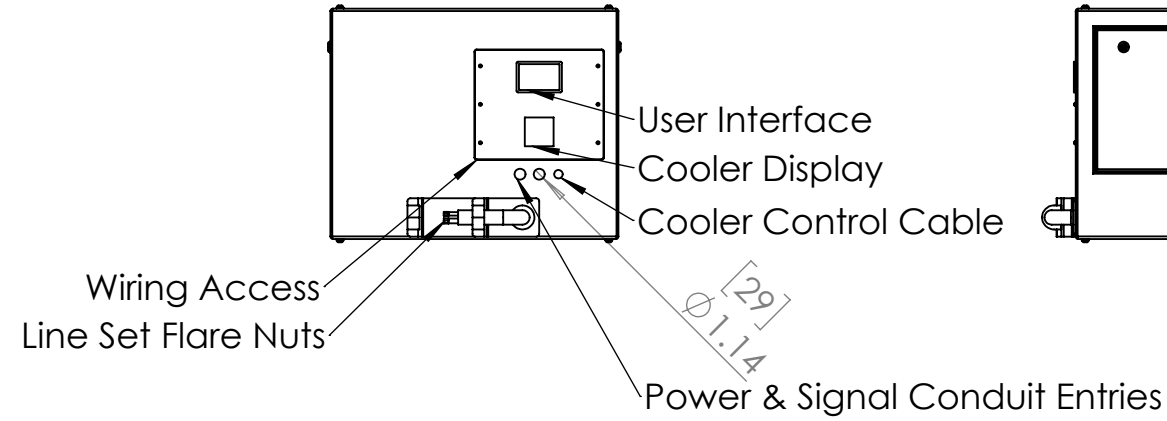

Line Set (high-pressure pipes and cooler control cable), choose from:

- 59.LS.09.03 - 3m [10ft] [] (default)
- 59.LS.09.05 - 5m [16ft] []
- 59.LS.09.08 - 8m [25ft] []
- 59.LS.09.10 - 10m [33ft] []
- 59.LS.09.15 - 15m [50ft] []

For single-zone systems, see ODU drawing 59.ODU.09

For multi-zone systems, consult Tempest for ODU specification.

Rigging Points:
M12-1.75,
4 places Top
and Bottom

Note: Dimensions subject to change without notice; check with Tempest before construction.

UNLESS OTHERWISE SPECIFIED:
DIMENSIONS ARE IN INCHES
TOLERANCES:
FRACTIONAL ±
ANGULAR: MACH ± BEND ±
TWO PLACE DECIMAL ±
THREE PLACE DECIMAL ±
INTERPRET GEOMETRIC
TOLERANCING PER:
MATERIAL
Aluminum
FINISH
TBD