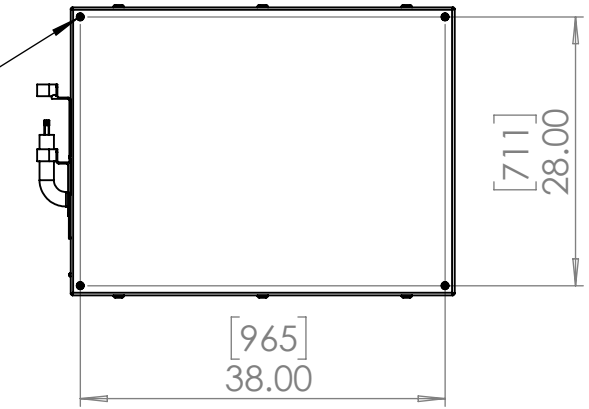

Line Set (high-pressure pipes and cooler control cable), choose from:

- 59.LS.09.03 - 3m [10ft] [] (default)
- 59.LS.09.05 - 5m [16ft] []
- 59.LS.09.08 - 8m [25ft] []
- 59.LS.09.10 - 10m [33ft] []
- 59.LS.09.15 - 15m [50ft] []

For single-zone systems, see ODU drawing 59.ODU.09

For multi-zone systems, consult Tempest for ODU specification.

Rigging Points:
M12-1.75,
4 places Top
and Bottom

Note: Dimensions subject to change without notice; check with Tempest before construction.

UNLESS OTHERWISE SPECIFIED:
DIMENSIONS ARE IN INCHES
TOLERANCES:
FRACTIONAL ±
ANGULAR: MACH ± BEND ±
TWO PLACE DECIMAL ±
THREE PLACE DECIMAL ±
INTERPRET GEOMETRIC
TOLERANCING PER:
MATERIAL
Aluminum
FINISH
TBD