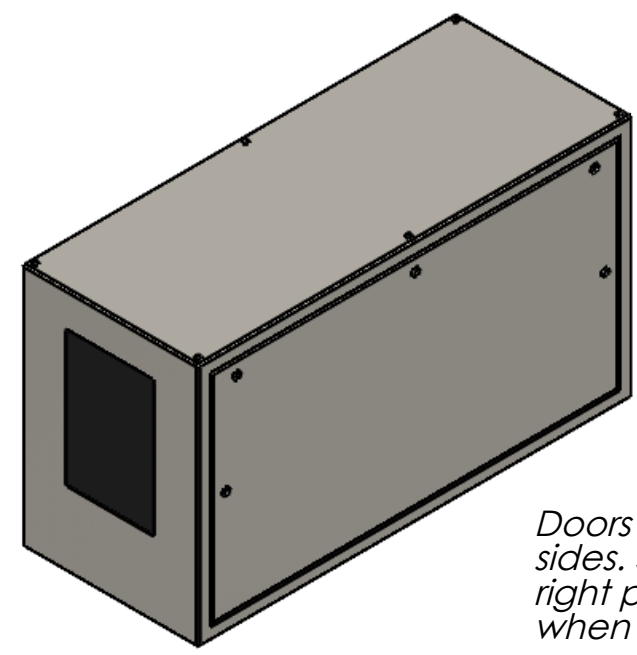

8 7 6 5 4 3 2 1

D
C
B
A

D
C
B
A

Doors open both sides. Specify left or right projector slide when ordering.

Dimensions are subject to change. Check with Tempest before starting any construction work.

UNLESS OTHERWISE SPECIFIED:
 DIMENSIONS ARE IN INCHES
 TOLERANCES:
 FRACTIONAL ±
 ANGULAR: MACH ± BEND ±
 TWO PLACE DECIMAL ±
 THREE PLACE DECIMAL ±
 INTERPRET GEOMETRIC TOLERANCING PER:
 MATERIAL
 Aluminum
 FINISH
 TBD
 DO NOT SCALE DRAWING

	NAME	DATE
DRAWN	TB	9/8/2022
CHECKED		
ENG APPR.		
MFG APPR.		
Q.A.		
COMMENTS:		

TEMPEST
lighting inc.

TITLE:
Cyclone 55.525 Portrait Enclosure

SIZE B	DWG. NO. 55.525.P	REV 10
------------------	-----------------------------	------------------