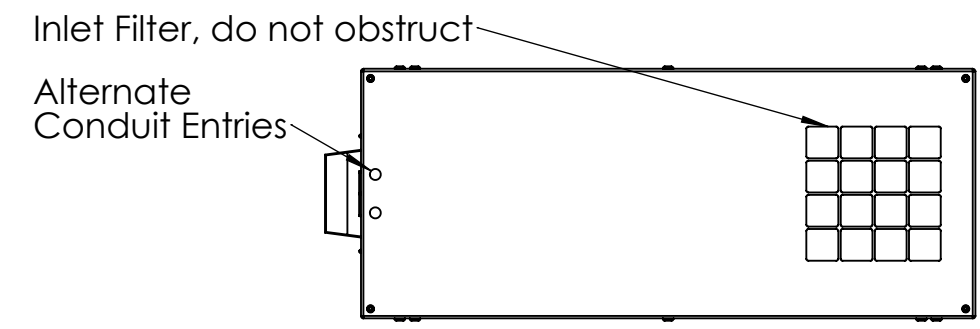

8 7 6 5 4 3 2 1

D
C
B
A

D
C
B
A

Doors open both sides. Specify left or right projector slide when ordering.

Dimensions are subject to change. Check with Tempest before starting any construction work.

UNLESS OTHERWISE SPECIFIED:
 DIMENSIONS ARE IN INCHES
 TOLERANCES:
 FRACTIONAL ±
 ANGULAR: MACH ± BEND ±
 TWO PLACE DECIMAL ±
 THREE PLACE DECIMAL ±
 INTERPRET GEOMETRIC TOLERANCING PER:
 MATERIAL
 Aluminum
 FINISH
 TBD
 DO NOT SCALE DRAWING