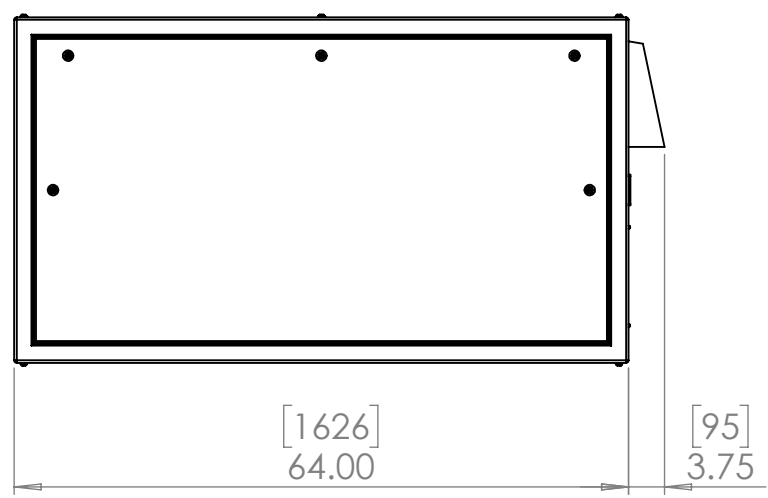

8 7 6 5 4 3 2 1

D
C
B
A

D
C
B
A

Doors open both sides. Specify left or right projector slide when ordering.

Dimensions are subject to change. Check with Tempest before starting any construction work.

UNLESS OTHERWISE SPECIFIED:
 DIMENSIONS ARE IN INCHES
 TOLERANCES:
 FRACTIONAL ±
 ANGULAR: MACH ± BEND ±
 TWO PLACE DECIMAL ±
 THREE PLACE DECIMAL ±
 INTERPRET GEOMETRIC TOLERANCING PER:
 MATERIAL
 Aluminum
 FINISH
 TBD
 DO NOT SCALE DRAWING

	NAME	DATE
DRAWN	TB	9/8/2022
CHECKED		
ENG APPR.		
MFG APPR.		
Q.A.		
COMMENTS:		

TEMPEST
lighting inc.

TITLE:
Cyclone 55.525 Portrait Enclosure

SIZE B	DWG. NO. 55.525.P	REV 10
------------------	-----------------------------	------------------

SCALE: 1:20 SHEET 1 OF 1

8 7 6 5 4 3 2 1