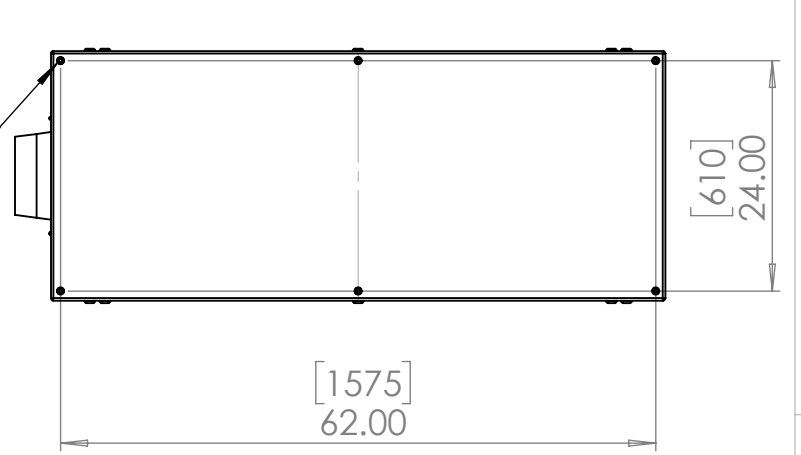

8 7 6 5 4 3 2 1

D
C
B
A

D
C
B
A

Doors open both sides. Specify left or right projector slide when ordering.

Dimensions are subject to change. Check with Tempest before starting any construction work.

UNLESS OTHERWISE SPECIFIED:
 DIMENSIONS ARE IN INCHES
 TOLERANCES:
 FRACTIONAL ±
 ANGULAR: MACH ± BEND ±
 TWO PLACE DECIMAL ±
 THREE PLACE DECIMAL ±
 INTERPRET GEOMETRIC TOLERANCING PER:
 MATERIAL
 Aluminum
 FINISH
 TBD
 DO NOT SCALE DRAWING

	NAME	DATE
DRAWN	TB	9/8/2022
CHECKED		
ENG APPR.		
MFG APPR.		
Q.A.		
COMMENTS:		

TEMPEST
lighting inc.

TITLE:
Cyclone 55.525 Portrait Enclosure

SIZE B	DWG. NO. 55.525.P	REV 10
------------------	-----------------------------	------------------

SCALE: 1:20 SHEET 1 OF 1

8 7 6 5 4 3 2 1