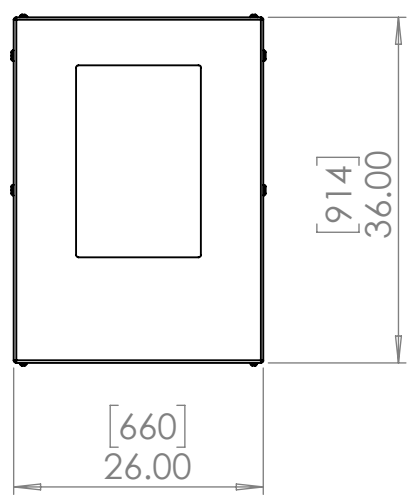

8 7 6 5 4 3 2 1

D
C
B
A

D
C
B
A

Doors open both sides. Specify left or right projector slide when ordering.

Dimensions are subject to change. Check with Tempest before starting any construction work.

UNLESS OTHERWISE SPECIFIED:
 DIMENSIONS ARE IN INCHES
 TOLERANCES:
 FRACTIONAL ±
 ANGULAR: MACH ± BEND ±
 TWO PLACE DECIMAL ±
 THREE PLACE DECIMAL ±
 INTERPRET GEOMETRIC TOLERANCING PER:
 MATERIAL
 Aluminum
 FINISH
 TBD
 DO NOT SCALE DRAWING

	NAME	DATE
DRAWN	TB	9/8/2022
CHECKED		
ENG APPR.		
MFG APPR.		
Q.A.		
COMMENTS:		

TEMPEST
lighting inc.

TITLE:
Cyclone 55.525 Portrait Enclosure

SIZE B	DWG. NO. 55.525.P	REV 10
------------------	-----------------------------	------------------

SCALE: 1:20 SHEET 1 OF 1

8 7 6 5 4 3 2 1