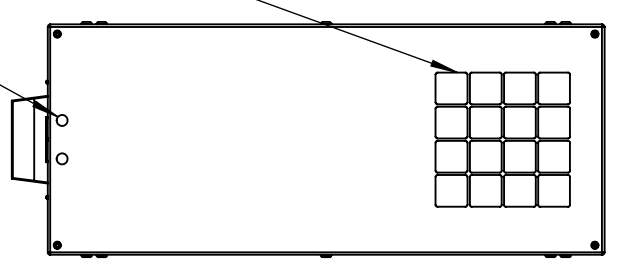

8 7 6 5 4 3 2 1

D
C
B
A

D
C
B
A

Doors open both sides. Specify left or right projector slide when ordering.

Dimensions are subject to change. Check with Tempest before starting any construction work.

UNLESS OTHERWISE SPECIFIED:
 DIMENSIONS ARE IN INCHES
 TOLERANCES:
 FRACTIONAL ±
 ANGULAR: MACH ± BEND ±
 TWO PLACE DECIMAL ±
 THREE PLACE DECIMAL ±
 INTERPRET GEOMETRIC TOLERANCING PER:
 MATERIAL
 Aluminum
 FINISH
 TBD
 DO NOT SCALE DRAWING

	NAME	DATE
DRAWN	TB	9/8/2022
CHECKED		
ENG APPR.		
MFG APPR.		
Q.A.		
COMMENTS:		

TITLE:
Cyclone 55.514 Portrait Enclosure

SIZE B	DWG. NO. 55.514.P	REV 10
SCALE: 1:20		SHEET 1 OF 1