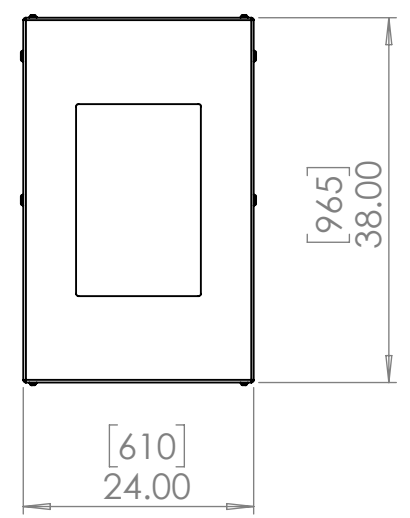

8 7 6 5 4 3 2 1

D
C
B
A

D
C
B
A

Doors open both sides. Specify left or right projector slide when ordering.

Dimensions are subject to change. Check with Tempest before starting any construction work.

UNLESS OTHERWISE SPECIFIED:
 DIMENSIONS ARE IN INCHES
 TOLERANCES:
 FRACTIONAL ±
 ANGULAR: MACH ± BEND ±
 TWO PLACE DECIMAL ±
 THREE PLACE DECIMAL ±
 INTERPRET GEOMETRIC TOLERANCING PER:
 MATERIAL
 Aluminum
 FINISH
 TBD
 DO NOT SCALE DRAWING

	NAME	DATE
DRAWN	TB	9/8/2022
CHECKED		
ENG APPR.		
MFG APPR.		
Q.A.		
COMMENTS:		

TITLE:
Cyclone 55.514 Portrait Enclosure

SIZE B	DWG. NO. 55.514.P	REV 10
SCALE: 1:20		SHEET 1 OF 1