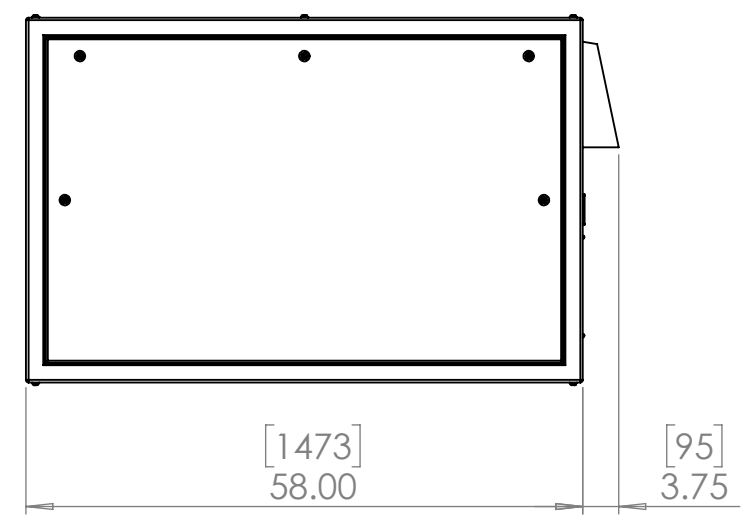

8 7 6 5 4 3 2 1

D
C
B
A

D
C
B
A

Doors open both sides. Specify left or right projector slide when ordering.

Dimensions are subject to change. Check with Tempest before starting any construction work.

UNLESS OTHERWISE SPECIFIED:
 DIMENSIONS ARE IN INCHES
 TOLERANCES:
 FRACTIONAL ±
 ANGULAR: MACH ± BEND ±
 TWO PLACE DECIMAL ±
 THREE PLACE DECIMAL ±
 INTERPRET GEOMETRIC TOLERANCING PER:
 MATERIAL
 Aluminum
 FINISH
 TBD
 DO NOT SCALE DRAWING

	NAME	DATE
DRAWN	TB	9/8/2022
CHECKED		
ENG APPR.		
MFG APPR.		
Q.A.		
COMMENTS:		

TITLE:
Cyclone 55.514 Portrait Enclosure

SIZE B	DWG. NO. 55.514.P	REV 10
SCALE: 1:20		SHEET 1 OF 1