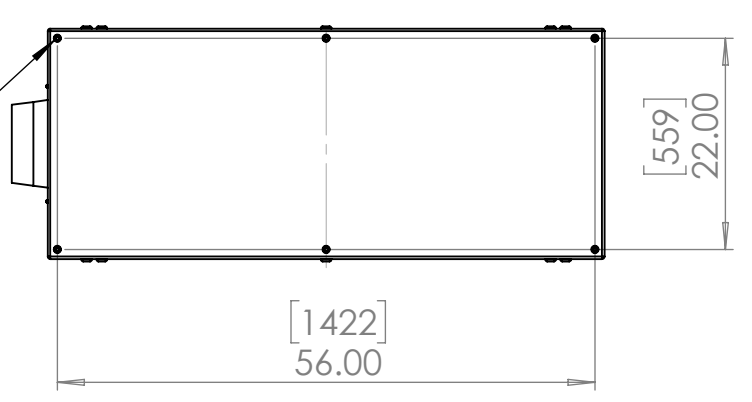

8 7 6 5 4 3 2 1

D
C
B
A

D
C
B
A

Doors open both sides. Specify left or right projector slide when ordering.

Dimensions are subject to change. Check with Tempest before starting any construction work.

UNLESS OTHERWISE SPECIFIED:
 DIMENSIONS ARE IN INCHES
 TOLERANCES:
 FRACTIONAL ±
 ANGULAR: MACH ± BEND ±
 TWO PLACE DECIMAL ±
 THREE PLACE DECIMAL ±
 INTERPRET GEOMETRIC TOLERANCING PER:
 MATERIAL
 Aluminum
 FINISH
 TBD
 DO NOT SCALE DRAWING

	NAME	DATE
DRAWN	TB	9/8/2022
CHECKED		
ENG APPR.		
MFG APPR.		
Q.A.		
COMMENTS:		

TITLE:
Cyclone 55.514 Portrait Enclosure

SIZE B	DWG. NO. 55.514.P	REV 10
SCALE: 1:20		SHEET 1 OF 1