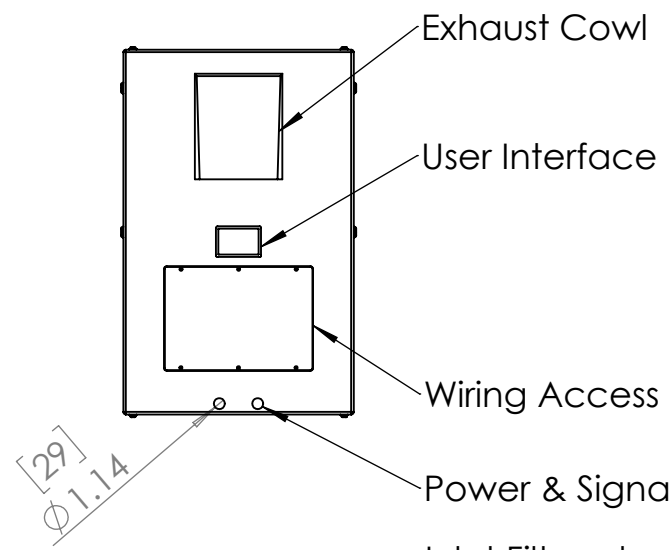

8 7 6 5 4 3 2 1

D
C
B
A

D
C
B
A

Doors open both sides. Specify left or right projector slide when ordering.

Dimensions are subject to change. Check with Tempest before starting any construction work.

UNLESS OTHERWISE SPECIFIED:
 DIMENSIONS ARE IN INCHES
 TOLERANCES:
 FRACTIONAL ±
 ANGULAR: MACH ± BEND ±
 TWO PLACE DECIMAL ±
 THREE PLACE DECIMAL ±
 INTERPRET GEOMETRIC TOLERANCING PER:
 MATERIAL
 Aluminum
 FINISH
 TBD
 DO NOT SCALE DRAWING