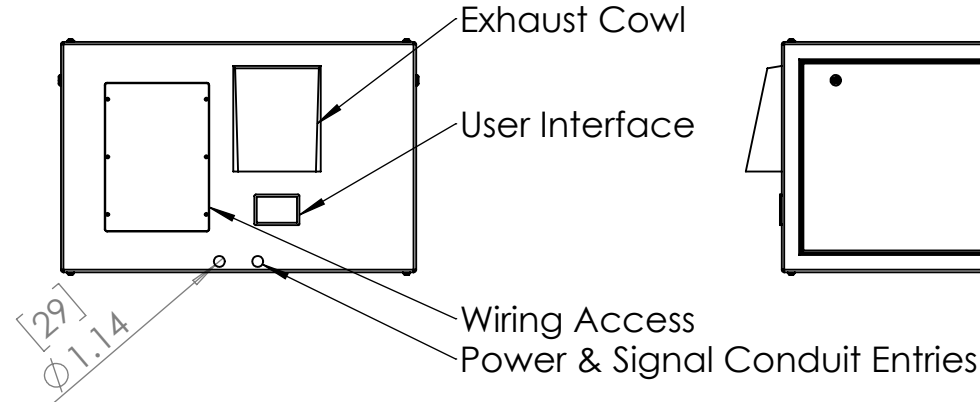

8 7 6 5 4 3 2 1

D
C
B
A

Doors open both sides. Specify left or right projector slide when ordering.

Dimensions are subject to change. Check with Tempest before starting any construction work.

UNLESS OTHERWISE SPECIFIED:
 DIMENSIONS ARE IN INCHES
 TOLERANCES:
 FRACTIONAL ±
 ANGULAR: MACH ± BEND ±
 TWO PLACE DECIMAL ±
 THREE PLACE DECIMAL ±
 INTERPRET GEOMETRIC TOLERANCING PER:
 MATERIAL
 Aluminum
 FINISH
 TBD
 DO NOT SCALE DRAWING

	NAME	DATE
DRAWN	TB	9/8/2022
CHECKED		
ENG APPR.		
MFG APPR.		
Q.A.		
COMMENTS:		

TEMPEST
lighting inc.

TITLE:
**Cyclone 55.514
Landscape Enclosure**

SIZE B	DWG. NO. 55.514.L	REV 10
SCALE: 1:20		SHEET 1 OF 1