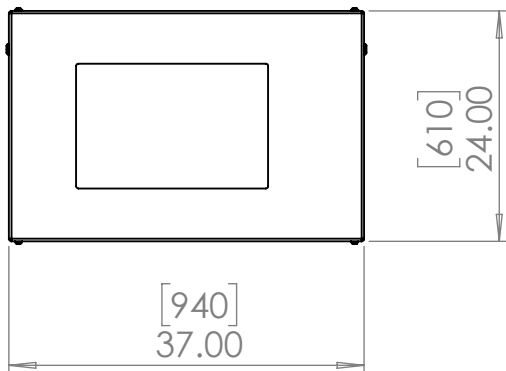

8 7 6 5 4 3 2 1

D
C
B
A

Doors open both sides. Specify left or right projector slide when ordering.

Dimensions are subject to change. Check with Tempest before starting any construction work.

UNLESS OTHERWISE SPECIFIED:
 DIMENSIONS ARE IN INCHES
 TOLERANCES:
 FRACTIONAL ±
 ANGULAR: MACH ± BEND ±
 TWO PLACE DECIMAL ±
 THREE PLACE DECIMAL ±
 INTERPRET GEOMETRIC TOLERANCING PER:
 MATERIAL
 Aluminum
 FINISH
 TBD
 DO NOT SCALE DRAWING

	NAME	DATE
DRAWN	TB	9/8/2022
CHECKED		
ENG APPR.		
MFG APPR.		
Q.A.		
COMMENTS:		

TEMPEST
lighting inc.

TITLE:
**Cyclone 55.514
Landscape Enclosure**

SIZE B	DWG. NO. 55.514.L	REV 10
SCALE: 1:20		SHEET 1 OF 1