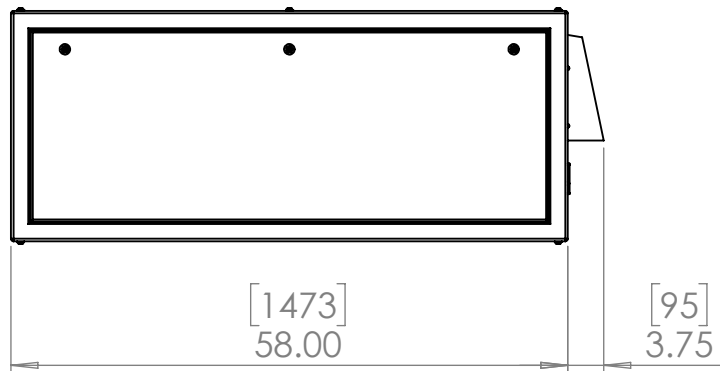

8 7 6 5 4 3 2 1

D
C
B
A

Doors open both sides. Specify left or right projector slide when ordering.

Dimensions are subject to change. Check with Tempest before starting any construction work.

UNLESS OTHERWISE SPECIFIED:
 DIMENSIONS ARE IN INCHES
 TOLERANCES:
 FRACTIONAL ±
 ANGULAR: MACH ± BEND ±
 TWO PLACE DECIMAL ±
 THREE PLACE DECIMAL ±
 INTERPRET GEOMETRIC TOLERANCING PER:
 MATERIAL
 Aluminum
 FINISH
 TBD
 DO NOT SCALE DRAWING

	NAME	DATE
DRAWN	TB	9/8/2022
CHECKED		
ENG APPR.		
MFG APPR.		
Q.A.		
COMMENTS:		

TEMPEST
lighting inc.

TITLE:
**Cyclone 55.514
Landscape Enclosure**

SIZE B	DWG. NO. 55.514.L	REV 10
SCALE: 1:20		SHEET 1 OF 1