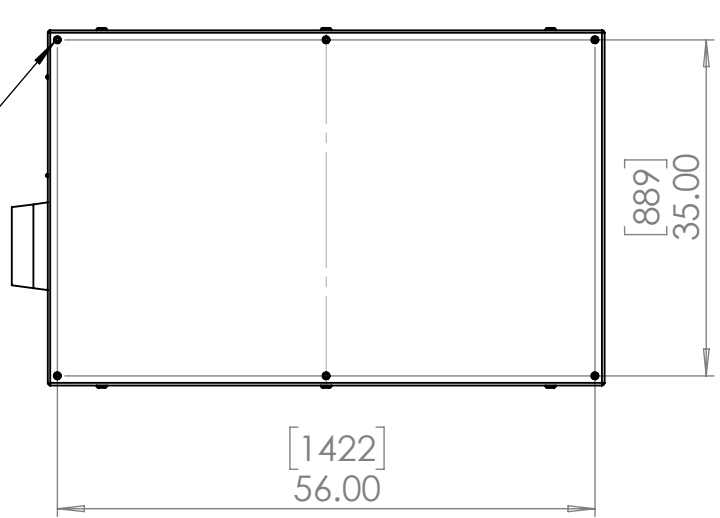

8 7 6 5 4 3 2 1

D
C
B
A

Doors open both sides. Specify left or right projector slide when ordering.

Dimensions are subject to change. Check with Tempest before starting any construction work.

UNLESS OTHERWISE SPECIFIED:
 DIMENSIONS ARE IN INCHES
 TOLERANCES:
 FRACTIONAL ±
 ANGULAR: MACH ± BEND ±
 TWO PLACE DECIMAL ±
 THREE PLACE DECIMAL ±
 INTERPRET GEOMETRIC TOLERANCING PER:
 MATERIAL
 Aluminum
 FINISH
 TBD
 DO NOT SCALE DRAWING

	NAME	DATE
DRAWN	TB	9/8/2022
CHECKED		
ENG APPR.		
MFG APPR.		
Q.A.		
COMMENTS:		

TEMPEST
lighting inc.

TITLE:
**Cyclone 55.514
Landscape Enclosure**

SIZE B	DWG. NO. 55.514.L	REV 10
SCALE: 1:20		SHEET 1 OF 1