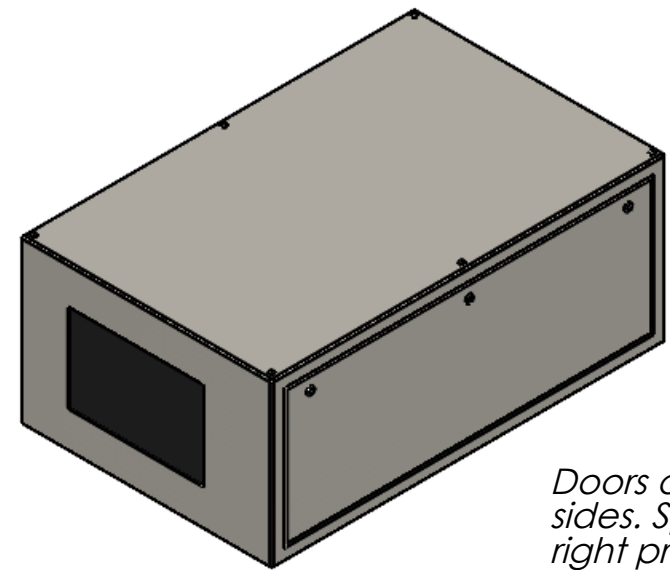

8 7 6 5 4 3 2 1

D
C
B
A

Doors open both sides. Specify left or right projector slide when ordering.

Dimensions are subject to change. Check with Tempest before starting any construction work.

UNLESS OTHERWISE SPECIFIED:
 DIMENSIONS ARE IN INCHES
 TOLERANCES:
 FRACTIONAL ±
 ANGULAR: MACH ± BEND ±
 TWO PLACE DECIMAL ±
 THREE PLACE DECIMAL ±
 INTERPRET GEOMETRIC TOLERANCING PER:
 MATERIAL
 Aluminum
 FINISH
 TBD
 DO NOT SCALE DRAWING

	NAME	DATE
DRAWN	TB	9/8/2022
CHECKED		
ENG APPR.		
MFG APPR.		
Q.A.		
COMMENTS:		

TEMPEST
lighting inc.

TITLE:
**Cyclone 55.514
Landscape Enclosure**

SIZE B	DWG. NO. 55.514.L	REV 10
SCALE: 1:20		SHEET 1 OF 1