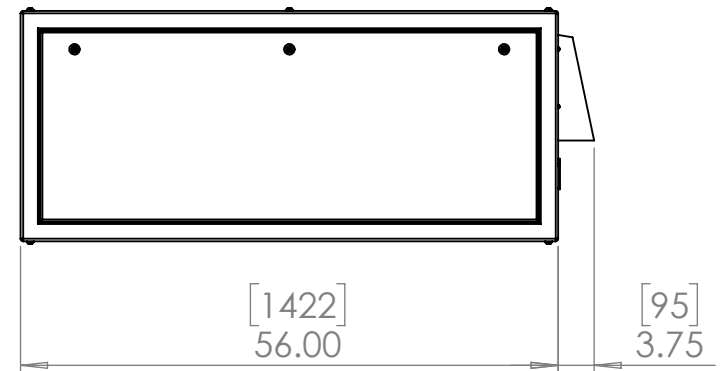

8 7 6 5 4 3 2 1

D
C
B
A

Doors open both sides. Specify left or right projector slide when ordering.

Dimensions are subject to change. Check with Tempest before starting any construction work.

UNLESS OTHERWISE SPECIFIED:
 DIMENSIONS ARE IN INCHES
 TOLERANCES:
 FRACTIONAL ±
 ANGULAR: MACH ± BEND ±
 TWO PLACE DECIMAL ±
 THREE PLACE DECIMAL ±
 INTERPRET GEOMETRIC TOLERANCING PER:
 MATERIAL
 Aluminum
 FINISH
 TBD
 DO NOT SCALE DRAWING

	NAME	DATE
DRAWN	TB	9/8/2022
CHECKED		
ENG APPR.		
MFG APPR.		
Q.A.		
COMMENTS:		

TEMPEST
lighting inc.

TITLE:
**Cyclone 55.322
Landscape Enclosure**

SIZE B	DWG. NO. 55.322.L	REV 10
------------------	-----------------------------	------------------

SCALE: 1:20 SHEET 1 OF 1

8 7 6 5 4 3 2 1