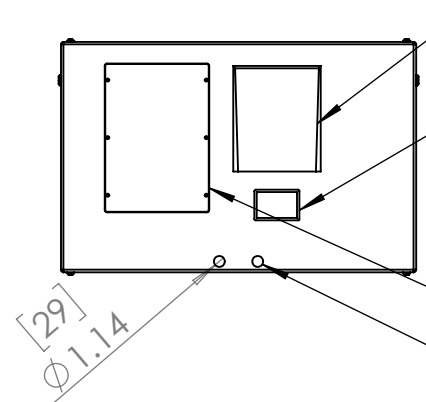

8 7 6 5 4 3 2 1

D
C
B
A

Doors open both sides. Specify left or right projector slide when ordering.

Dimensions are subject to change. Check with Tempest before starting any construction work.

UNLESS OTHERWISE SPECIFIED:
 DIMENSIONS ARE IN INCHES
 TOLERANCES:
 FRACTIONAL ±
 ANGULAR: MACH ± BEND ±
 TWO PLACE DECIMAL ±
 THREE PLACE DECIMAL ±
 INTERPRET GEOMETRIC TOLERANCING PER:
 MATERIAL
 Aluminum
 FINISH
 TBD
 DO NOT SCALE DRAWING

	NAME	DATE
DRAWN	TB	9/8/2022
CHECKED		
ENG APPR.		
MFG APPR.		
Q.A.		
COMMENTS:		

TEMPEST
lighting inc.

TITLE:
**Cyclone 55.322
Landscape Enclosure**

SIZE B	DWG. NO. 55.322.L	REV 10
------------------	-----------------------------	------------------

SCALE: 1:20 SHEET 1 OF 1

8 7 6 5 4 3 2 1