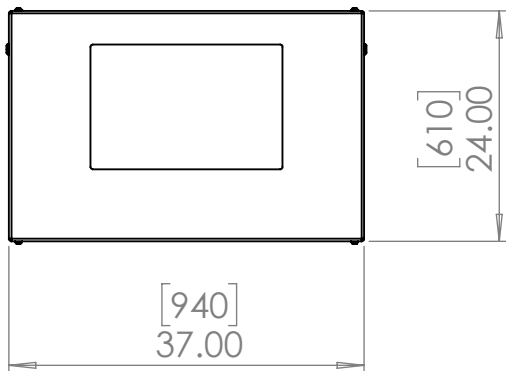

8 7 6 5 4 3 2 1

D
C
B
A

Doors open both sides. Specify left or right projector slide when ordering.

Dimensions are subject to change. Check with Tempest before starting any construction work.

UNLESS OTHERWISE SPECIFIED:
 DIMENSIONS ARE IN INCHES
 TOLERANCES:
 FRACTIONAL ±
 ANGULAR: MACH ± BEND ±
 TWO PLACE DECIMAL ±
 THREE PLACE DECIMAL ±
 INTERPRET GEOMETRIC TOLERANCING PER:
 MATERIAL
 Aluminum
 FINISH
 TBD
 DO NOT SCALE DRAWING

SCALE: 1:20 SHEET 1 OF 1

8 7 6 5 4 3 2 1