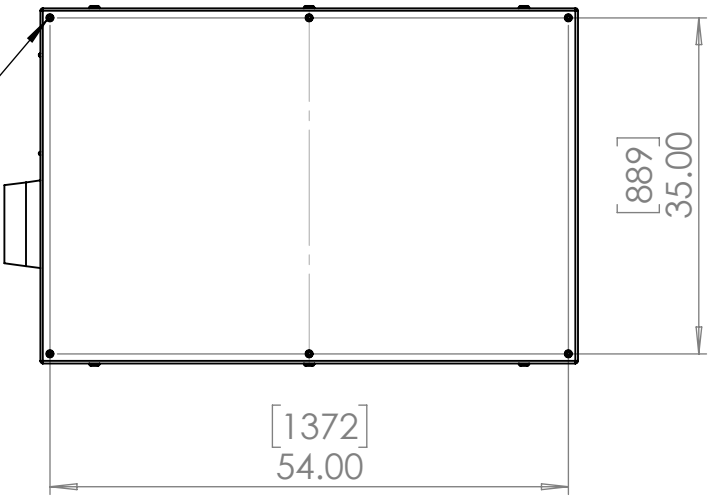

8 7 6 5 4 3 2 1

D
C
B
A

Doors open both sides. Specify left or right projector slide when ordering.

Dimensions are subject to change. Check with Tempest before starting any construction work.

UNLESS OTHERWISE SPECIFIED:
 DIMENSIONS ARE IN INCHES
 TOLERANCES:
 FRACTIONAL ±
 ANGULAR: MACH ± BEND ±
 TWO PLACE DECIMAL ±
 THREE PLACE DECIMAL ±
 INTERPRET GEOMETRIC TOLERANCING PER:
 MATERIAL
 Aluminum
 FINISH
 TBD
 DO NOT SCALE DRAWING

	NAME	DATE
DRAWN	TB	9/8/2022
CHECKED		
ENG APPR.		
MFG APPR.		
Q.A.		
COMMENTS:		

TEMPEST
lighting inc.

TITLE:
**Cyclone 55.322
Landscape Enclosure**

SIZE B	DWG. NO. 55.322.L	REV 10
------------------	-----------------------------	------------------

SCALE: 1:20 SHEET 1 OF 1

8 7 6 5 4 3 2 1