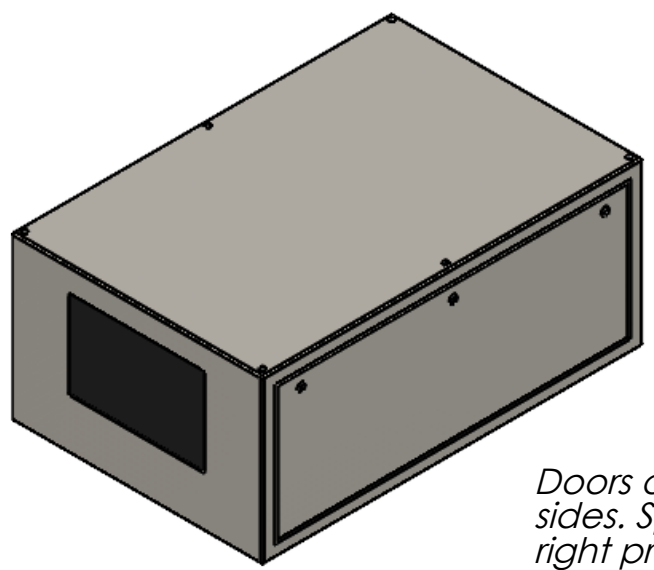

8 7 6 5 4 3 2 1

D
C
B
A

Doors open both sides. Specify left or right projector slide when ordering.

Dimensions are subject to change. Check with Tempest before starting any construction work.

UNLESS OTHERWISE SPECIFIED:
 DIMENSIONS ARE IN INCHES
 TOLERANCES:
 FRACTIONAL ±
 ANGULAR: MACH ± BEND ±
 TWO PLACE DECIMAL ±
 THREE PLACE DECIMAL ±
 INTERPRET GEOMETRIC TOLERANCING PER:
 MATERIAL
 Aluminum
 FINISH
 TBD
 DO NOT SCALE DRAWING

	NAME	DATE
DRAWN	TB	9/8/2022
CHECKED		
ENG APPR.		
MFG APPR.		
Q.A.		
COMMENTS:		

TEMPEST
lighting inc.

TITLE:
**Cyclone 55.322
Landscape Enclosure**

SIZE B	DWG. NO. 55.322.L	REV 10
------------------	-----------------------------	------------------