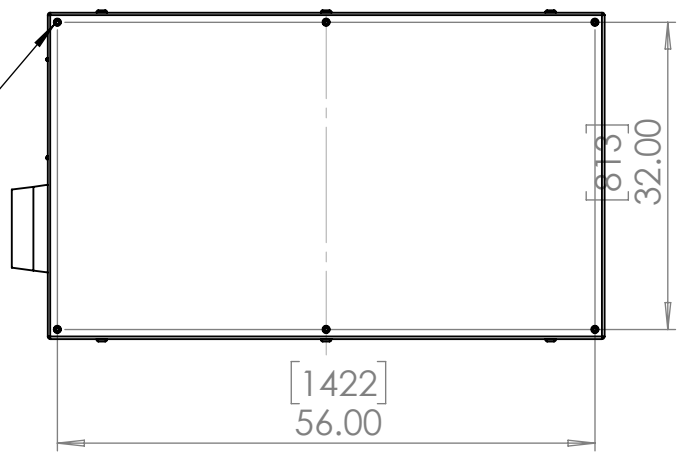

8 7 6 5 4 3 2 1

D
C
B
A

D
C
B
A

Rigging Points:
M12-1.75,
6 places Top
4 places Bottom

Doors open both sides. Specify left or right projector slide when ordering.

Dimensions are subject to change. Check with Tempest before starting any construction work.

UNLESS OTHERWISE SPECIFIED:
DIMENSIONS ARE IN INCHES
TOLERANCES:
FRACTIONAL ±
ANGULAR: MACH ± BEND ±
TWO PLACE DECIMAL ±
THREE PLACE DECIMAL ±
INTERPRET GEOMETRIC TOLERANCING PER:
MATERIAL
Aluminum
FINISH
TBD
DO NOT SCALE DRAWING