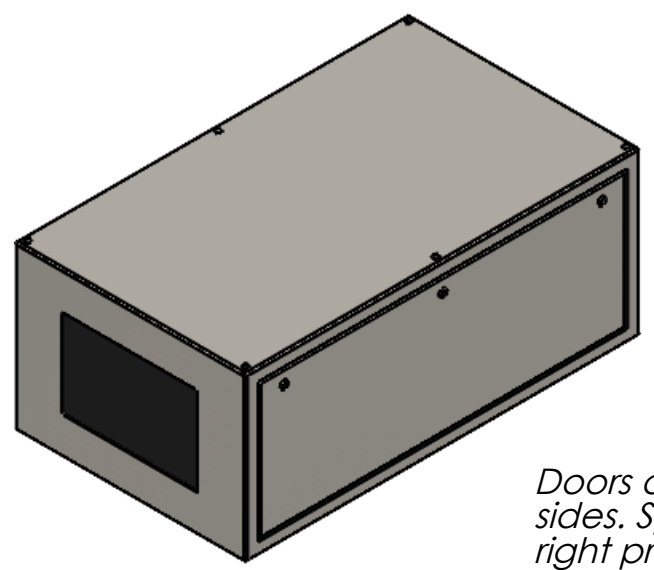

8 7 6 5 4 3 2 1

D
C
B
A

D
C
B
A

Rigging Points:
M12-1.75,
6 places Top
4 places Bottom

Doors open both sides. Specify left or right projector slide when ordering.

Dimensions are subject to change. Check with Tempest before starting any construction work.

UNLESS OTHERWISE SPECIFIED:
DIMENSIONS ARE IN INCHES
TOLERANCES:
FRACTIONAL ±
ANGULAR: MACH ± BEND ±
TWO PLACE DECIMAL ±
THREE PLACE DECIMAL ±
INTERPRET GEOMETRIC TOLERANCING PER:
MATERIAL
Aluminum
FINISH
TBD
DO NOT SCALE DRAWING