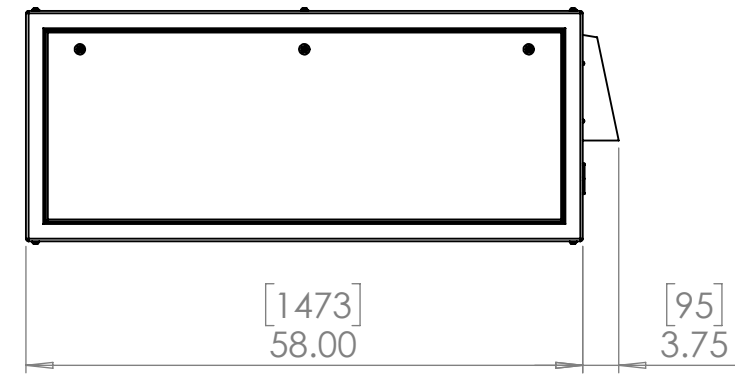

8 7 6 5 4 3 2 1

D
C
B
A

D
C
B
A

Rigging Points:
M12-1.75,
6 places Top
4 places Bottom

Doors open both sides. Specify left or right projector slide when ordering.

Dimensions are subject to change. Check with Tempest before starting any construction work.

UNLESS OTHERWISE SPECIFIED:
DIMENSIONS ARE IN INCHES
TOLERANCES:
FRACTIONAL ±
ANGULAR: MACH ± BEND ±
TWO PLACE DECIMAL ±
THREE PLACE DECIMAL ±
INTERPRET GEOMETRIC TOLERANCING PER:
MATERIAL
Aluminum
FINISH
TBD
DO NOT SCALE DRAWING