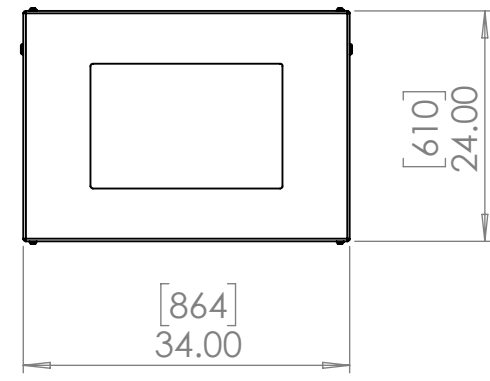

8 7 6 5 4 3 2 1

D
C
B
A

D
C
B
A

Rigging Points:
M12-1.75,
6 places Top
4 places Bottom

Doors open both sides. Specify left or right projector slide when ordering.

Dimensions are subject to change. Check with Tempest before starting any construction work.

UNLESS OTHERWISE SPECIFIED:
DIMENSIONS ARE IN INCHES
TOLERANCES:
FRACTIONAL ±
ANGULAR: MACH ± BEND ±
TWO PLACE DECIMAL ±
THREE PLACE DECIMAL ±
INTERPRET GEOMETRIC TOLERANCING PER:
MATERIAL
Aluminum
FINISH
TBD
DO NOT SCALE DRAWING