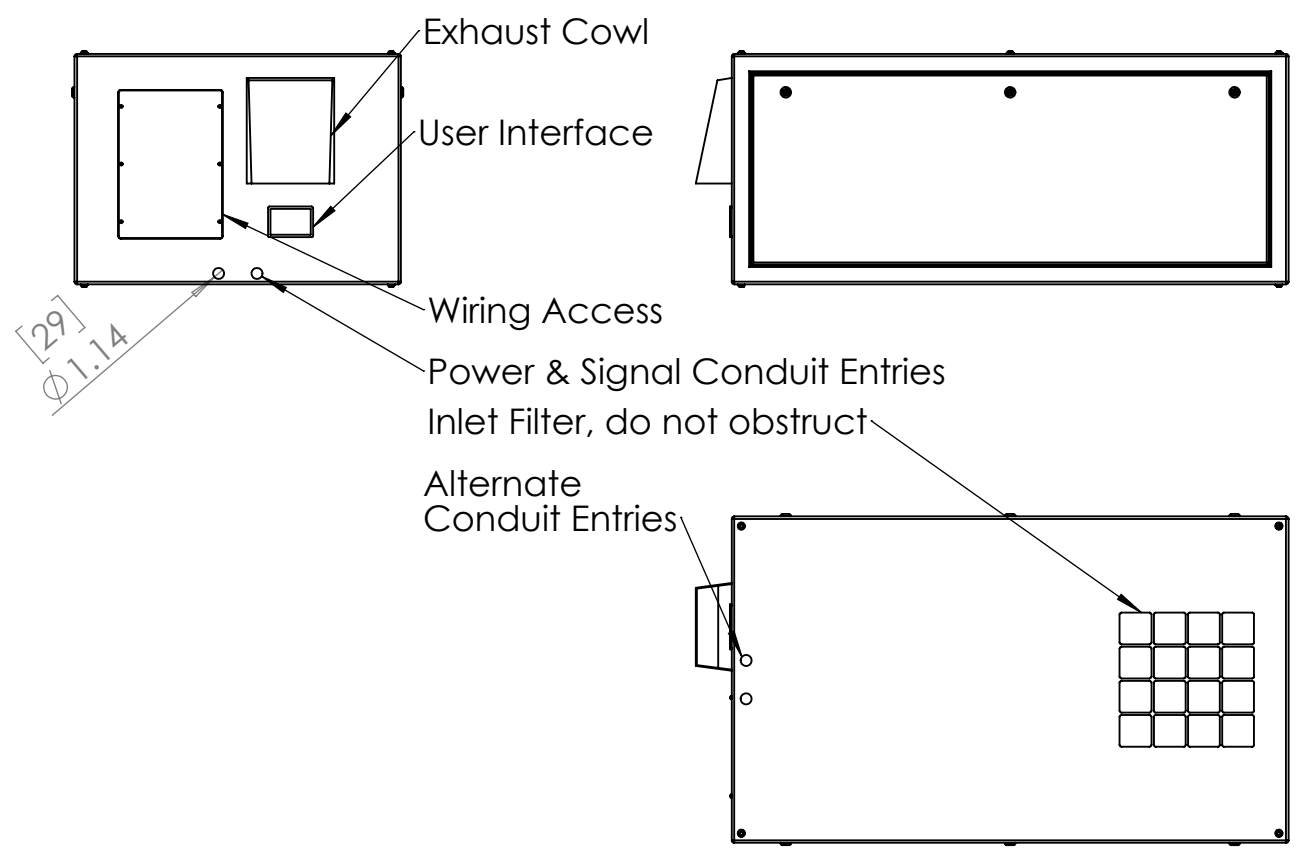

8 7 6 5 4 3 2 1

D
C
B
A

D
C
B
A

Rigging Points:
M12-1.75,
6 places Top
4 places Bottom

Doors open both sides. Specify left or right projector slide when ordering.

Dimensions are subject to change. Check with Tempest before starting any construction work.