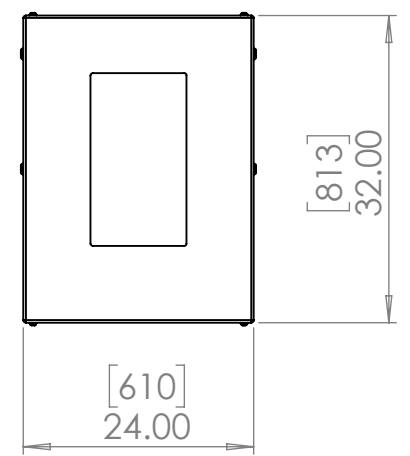

8 7 6 5 4 3 2 1

D
C
B
A

D
C
B
A

Doors open both sides. Specify left or right projector slide when ordering.

Dimensions are subject to change. Check with Tempest before starting any construction work.

UNLESS OTHERWISE SPECIFIED:
 DIMENSIONS ARE IN INCHES
 TOLERANCES:
 FRACTIONAL ±
 ANGULAR: MACH ± BEND ±
 TWO PLACE DECIMAL ±
 THREE PLACE DECIMAL ±
 INTERPRET GEOMETRIC TOLERANCING PER:
 MATERIAL
 Aluminum
 FINISH
 TBD
 DO NOT SCALE DRAWING

	NAME	DATE
DRAWN	TB	9/8/2022
CHECKED		
ENG APPR.		
MFG APPR.		
Q.A.		
COMMENTS:		

TEMPEST
lighting inc.

TITLE:
Cyclone 55.305 Portrait Enclosure

SIZE B	DWG. NO. 55.305.P	REV 10
------------------	-----------------------------	------------------

SCALE: 1:20 SHEET 1 OF 1

8 7 6 5 4 3 2 1