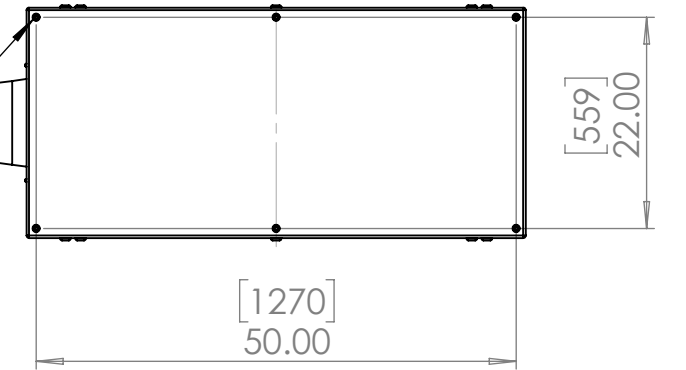

8 7 6 5 4 3 2 1

D
C
B
A

D
C
B
A

Doors open both sides. Specify left or right projector slide when ordering.

Dimensions are subject to change. Check with Tempest before starting any construction work.

UNLESS OTHERWISE SPECIFIED:
 DIMENSIONS ARE IN INCHES
 TOLERANCES:
 FRACTIONAL ±
 ANGULAR: MACH ± BEND ±
 TWO PLACE DECIMAL ±
 THREE PLACE DECIMAL ±
 INTERPRET GEOMETRIC TOLERANCING PER:
 MATERIAL
 Aluminum
 FINISH
 TBD
 DO NOT SCALE DRAWING

	NAME	DATE
DRAWN	TB	9/8/2022
CHECKED		
ENG APPR.		
MFG APPR.		
Q.A.		
COMMENTS:		

TEMPEST
lighting inc.

TITLE:
Cyclone 55.305 Portrait Enclosure

SIZE B	DWG. NO. 55.305.P	REV 10
------------------	-----------------------------	------------------

SCALE: 1:20 SHEET 1 OF 1

8 7 6 5 4 3 2 1