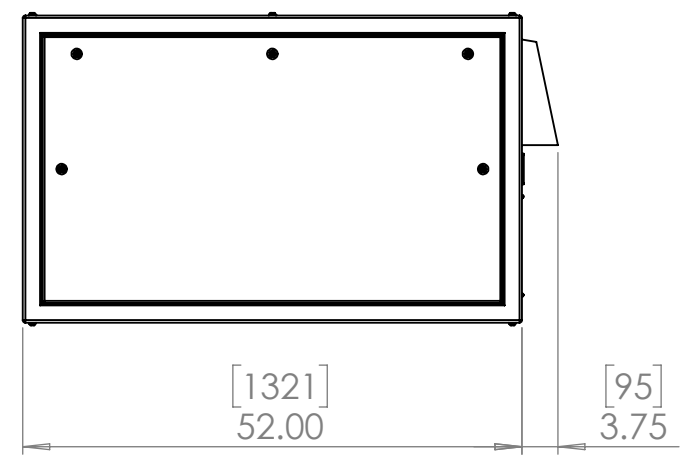

8 7 6 5 4 3 2 1

D
C
B
A

D
C
B
A

Doors open both sides. Specify left or right projector slide when ordering.

Dimensions are subject to change. Check with Tempest before starting any construction work.

UNLESS OTHERWISE SPECIFIED:
 DIMENSIONS ARE IN INCHES
 TOLERANCES:
 FRACTIONAL ±
 ANGULAR: MACH ± BEND ±
 TWO PLACE DECIMAL ±
 THREE PLACE DECIMAL ±
 INTERPRET GEOMETRIC TOLERANCING PER:
 MATERIAL
 Aluminum
 FINISH
 TBD
 DO NOT SCALE DRAWING

	NAME	DATE
DRAWN	TB	9/8/2022
CHECKED		
ENG APPR.		
MFG APPR.		
Q.A.		
COMMENTS:		

TEMPEST
lighting inc.

TITLE:
Cyclone 55.305 Portrait Enclosure

SIZE B	DWG. NO. 55.305.P	REV 10
------------------	-----------------------------	------------------

SCALE: 1:20 SHEET 1 OF 1

8 7 6 5 4 3 2 1