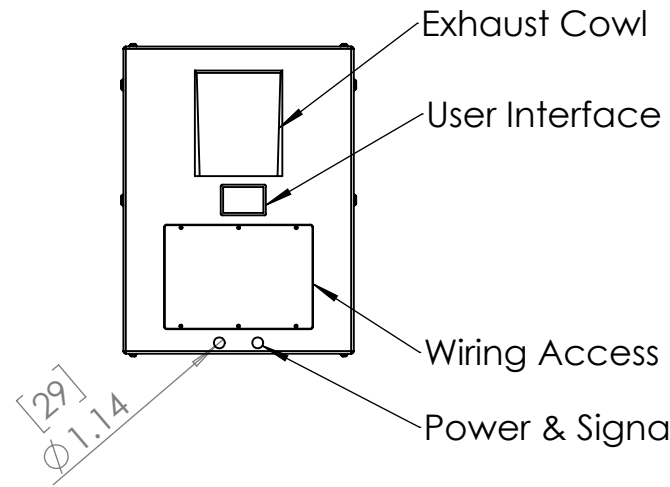

8 7 6 5 4 3 2 1

D
C
B
A

D
C
B
A

Doors open both sides. Specify left or right projector slide when ordering.

Dimensions are subject to change. Check with Tempest before starting any construction work.

UNLESS OTHERWISE SPECIFIED:
 DIMENSIONS ARE IN INCHES
 TOLERANCES:
 FRACTIONAL ±
 ANGULAR: MACH ± BEND ±
 TWO PLACE DECIMAL ±
 THREE PLACE DECIMAL ±
 INTERPRET GEOMETRIC TOLERANCING PER:
 MATERIAL
 Aluminum
 FINISH
 TBD
 DO NOT SCALE DRAWING