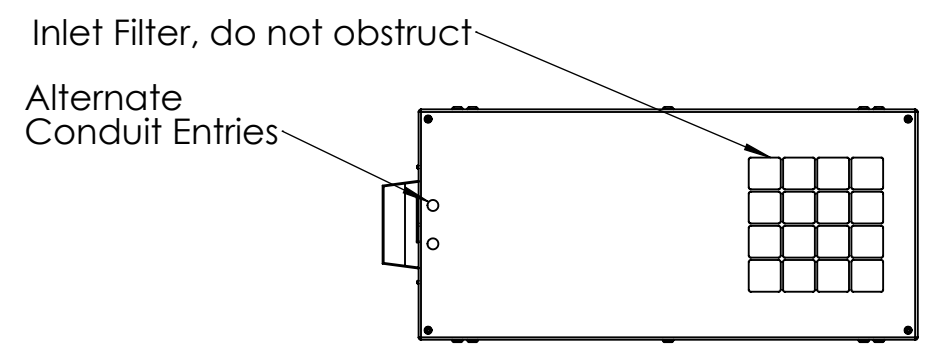

8 7 6 5 4 3 2 1

D
C
B
A

D
C
B
A

Doors open both sides. Specify left or right projector slide when ordering.

Dimensions are subject to change. Check with Tempest before starting any construction work.

UNLESS OTHERWISE SPECIFIED:
 DIMENSIONS ARE IN INCHES
 TOLERANCES:
 FRACTIONAL ±
 ANGULAR: MACH ± BEND ±
 TWO PLACE DECIMAL ±
 THREE PLACE DECIMAL ±
 INTERPRET GEOMETRIC TOLERANCING PER:
 MATERIAL
 Aluminum
 FINISH
 TBD
 DO NOT SCALE DRAWING