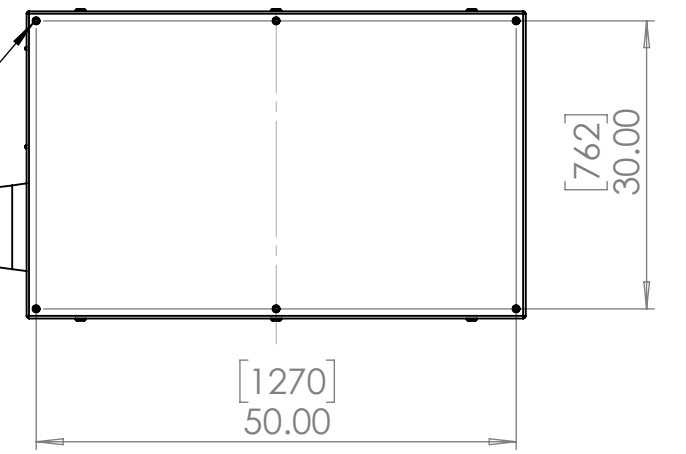

8 7 6 5 4 3 2 1

D
C
B
A

D
C
B
A

Doors open both sides. Specify left or right projector slide when ordering.

Dimensions are subject to change. Check with Tempest before starting any construction work.

UNLESS OTHERWISE SPECIFIED:
 DIMENSIONS ARE IN INCHES
 TOLERANCES:
 FRACTIONAL ±
 ANGULAR: MACH ± BEND ±
 TWO PLACE DECIMAL ±
 THREE PLACE DECIMAL ±
 INTERPRET GEOMETRIC TOLERANCING PER:
 MATERIAL
 Aluminum
 FINISH
 TBD
 DO NOT SCALE DRAWING

	NAME	DATE
DRAWN	TB	9/8/2022
CHECKED		
ENG APPR.		
MFG APPR.		
Q.A.		
COMMENTS:		

TEMPEST
lighting inc.

TITLE:
**Cyclone 55.305
Landscape Enclosure**

SIZE B	DWG. NO. 55.305.L	REV 10
SCALE: 1:20		SHEET 1 OF 1