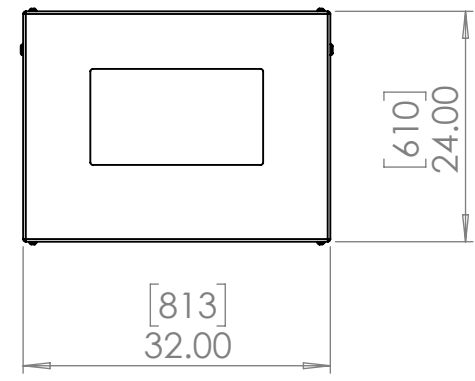

8 7 6 5 4 3 2 1

D
C
B
A

D
C
B
A

Doors open both sides. Specify left or right projector slide when ordering.

Dimensions are subject to change. Check with Tempest before starting any construction work.

UNLESS OTHERWISE SPECIFIED:
 DIMENSIONS ARE IN INCHES
 TOLERANCES:
 FRACTIONAL ±
 ANGULAR: MACH ± BEND ±
 TWO PLACE DECIMAL ±
 THREE PLACE DECIMAL ±
 INTERPRET GEOMETRIC TOLERANCING PER:
 MATERIAL
 Aluminum
 FINISH
 TBD
 DO NOT SCALE DRAWING

	NAME	DATE
DRAWN	TB	9/8/2022
CHECKED		
ENG APPR.		
MFG APPR.		
Q.A.		
COMMENTS:		

TEMPEST
lighting inc.

TITLE:
**Cyclone 55.305
Landscape Enclosure**

SIZE B	DWG. NO. 55.305.L	REV 10
SCALE: 1:20		SHEET 1 OF 1