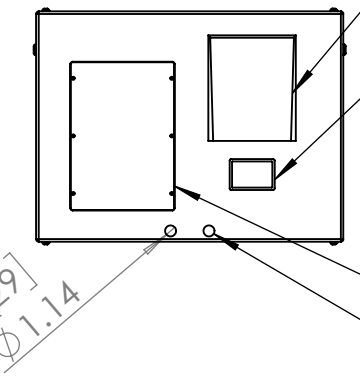

8 7 6 5 4 3 2 1

D
C
B
A

D
C
B
A

Doors open both sides. Specify left or right projector slide when ordering.

Dimensions are subject to change. Check with Tempest before starting any construction work.

UNLESS OTHERWISE SPECIFIED:
 DIMENSIONS ARE IN INCHES
 TOLERANCES:
 FRACTIONAL ±
 ANGULAR: MACH ± BEND ±
 TWO PLACE DECIMAL ±
 THREE PLACE DECIMAL ±
 INTERPRET GEOMETRIC TOLERANCING PER:
 MATERIAL
 Aluminum
 FINISH
 TBD
 DO NOT SCALE DRAWING

	NAME	DATE
DRAWN	TB	9/8/2022
CHECKED		
ENG APPR.		
MFG APPR.		
Q.A.		
COMMENTS:		

TEMPEST
lighting inc.

TITLE:
**Cyclone 55.305
Landscape Enclosure**

SIZE B	DWG. NO. 55.305.L	REV 10
SCALE: 1:20		SHEET 1 OF 1