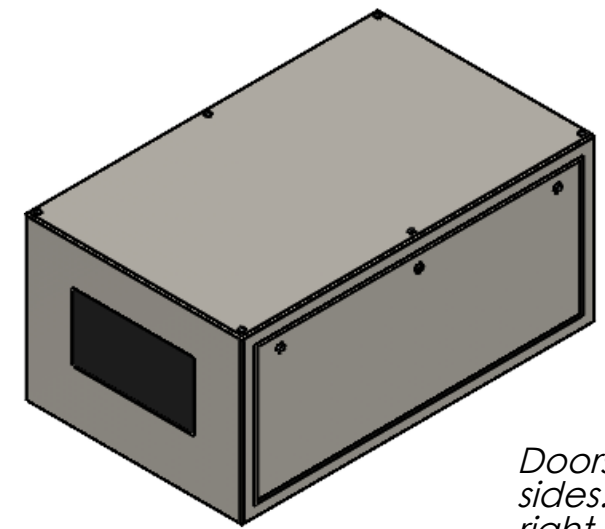

8 7 6 5 4 3 2 1

D
C
B
A

D
C
B
A

Doors open both sides. Specify left or right projector slide when ordering.

Dimensions are subject to change. Check with Tempest before starting any construction work.

UNLESS OTHERWISE SPECIFIED:
 DIMENSIONS ARE IN INCHES
 TOLERANCES:
 FRACTIONAL ±
 ANGULAR: MACH ± BEND ±
 TWO PLACE DECIMAL ±
 THREE PLACE DECIMAL ±
 INTERPRET GEOMETRIC TOLERANCING PER:
 MATERIAL
 Aluminum
 FINISH
 TBD
 DO NOT SCALE DRAWING

	NAME	DATE
DRAWN	TB	9/8/2022
CHECKED		
ENG APPR.		
MFG APPR.		
Q.A.		
COMMENTS:		

TEMPEST
lighting inc.

TITLE:
**Cyclone 55.305
Landscape Enclosure**

SIZE B	DWG. NO. 55.305.L	REV 10
SCALE: 1:20		SHEET 1 OF 1