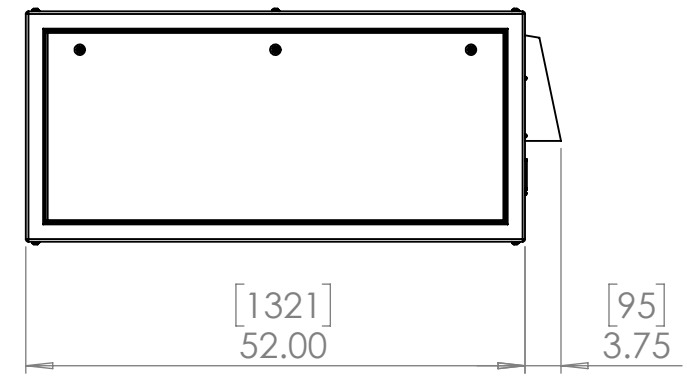

8 7 6 5 4 3 2 1

D
C
B
A

D
C
B
A

Doors open both sides. Specify left or right projector slide when ordering.

Dimensions are subject to change. Check with Tempest before starting any construction work.

UNLESS OTHERWISE SPECIFIED:
 DIMENSIONS ARE IN INCHES
 TOLERANCES:
 FRACTIONAL ±
 ANGULAR: MACH ± BEND ±
 TWO PLACE DECIMAL ±
 THREE PLACE DECIMAL ±
 INTERPRET GEOMETRIC TOLERANCING PER:
 MATERIAL
 Aluminum
 FINISH
 TBD
 DO NOT SCALE DRAWING

	NAME	DATE
DRAWN	TB	9/8/2022
CHECKED		
ENG APPR.		
MFG APPR.		
Q.A.		
COMMENTS:		

TEMPEST
lighting inc.

TITLE:
**Cyclone 55.305
Landscape Enclosure**

SIZE B	DWG. NO. 55.305.L	REV 10
SCALE: 1:20		SHEET 1 OF 1