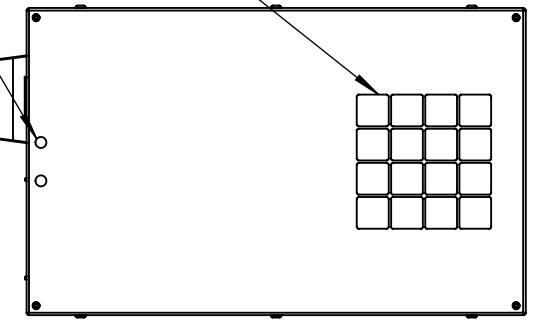

8 7 6 5 4 3 2 1

D
C
B
A

D
C
B
A

Doors open both sides. Specify left or right projector slide when ordering.

Dimensions are subject to change. Check with Tempest before starting any construction work.

UNLESS OTHERWISE SPECIFIED:
 DIMENSIONS ARE IN INCHES
 TOLERANCES:
 FRACTIONAL ±
 ANGULAR: MACH ± BEND ±
 TWO PLACE DECIMAL ±
 THREE PLACE DECIMAL ±
 INTERPRET GEOMETRIC TOLERANCING PER:
 MATERIAL
 Aluminum
 FINISH
 TBD
 DO NOT SCALE DRAWING

	NAME	DATE
DRAWN	TB	9/8/2022
CHECKED		
ENG APPR.		
MFG APPR.		
Q.A.		
COMMENTS:		

TEMPEST
lighting inc.

TITLE:
**Cyclone 55.305
Landscape Enclosure**

SIZE B	DWG. NO. 55.305.L	REV 10
SCALE: 1:20		SHEET 1 OF 1