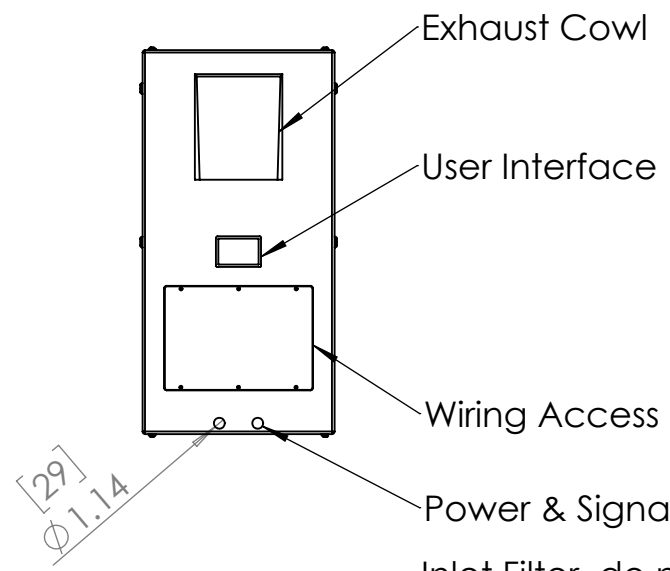

8 7 6 5 4 3 2 1

D
C
B
A

Doors open both sides. Specify left or right projector slide when ordering.

Dimensions are subject to change. Check with Tempest before starting any construction work.

UNLESS OTHERWISE SPECIFIED:
 DIMENSIONS ARE IN INCHES
 TOLERANCES:
 FRACTIONAL: ±
 ANGULAR: MACH ± BEND ±
 TWO PLACE DECIMAL ±
 THREE PLACE DECIMAL ±
 INTERPRET GEOMETRIC TOLERANCING PER:
 MATERIAL
 Aluminum
 FINISH
 TBD
 DO NOT SCALE DRAWING