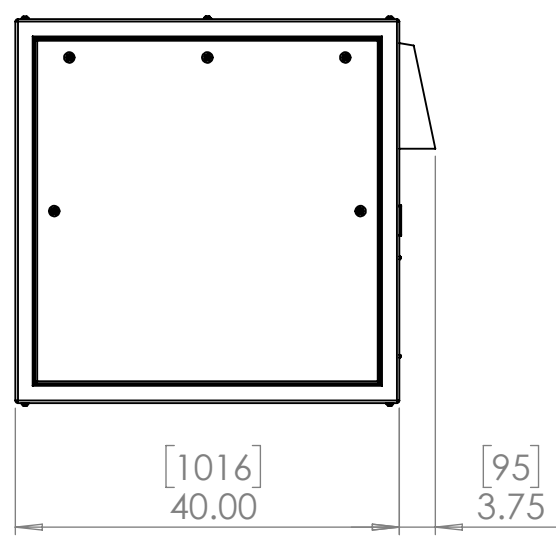

8 7 6 5 4 3 2 1

D
C
B
A

Doors open both sides. Specify left or right projector slide when ordering.

Dimensions are subject to change. Check with Tempest before starting any construction work.

UNLESS OTHERWISE SPECIFIED:
 DIMENSIONS ARE IN INCHES
 TOLERANCES:
 FRACTIONAL: ±
 ANGULAR: MACH ± BEND ±
 TWO PLACE DECIMAL ±
 THREE PLACE DECIMAL ±
 INTERPRET GEOMETRIC TOLERANCING PER:
 MATERIAL
 Aluminum
 FINISH
 TBD
 DO NOT SCALE DRAWING

| | | |
|------------------|-----------------------------|------------------|
| SIZE B | DWG. NO. 55.250.P | REV 10 |
|------------------|-----------------------------|------------------|

SCALE: 1:20 SHEET 1 OF 1