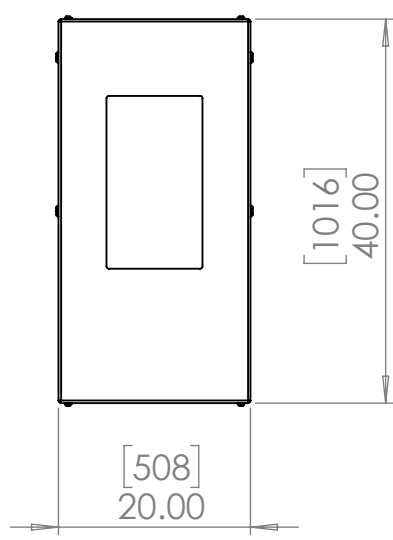

8 7 6 5 4 3 2 1

D
C
B
A

Doors open both sides. Specify left or right projector slide when ordering.

Dimensions are subject to change. Check with Tempest before starting any construction work.

UNLESS OTHERWISE SPECIFIED:
 DIMENSIONS ARE IN INCHES
 TOLERANCES:
 FRACTIONAL: ±
 ANGULAR: MACH ± BEND ±
 TWO PLACE DECIMAL ±
 THREE PLACE DECIMAL ±
 INTERPRET GEOMETRIC TOLERANCING PER:
 MATERIAL
 Aluminum
 FINISH
 TBD
 DO NOT SCALE DRAWING

| | | |
|------------------|-----------------------------|------------------|
| SIZE B | DWG. NO. 55.250.P | REV 10 |
|------------------|-----------------------------|------------------|

SCALE: 1:20 SHEET 1 OF 1