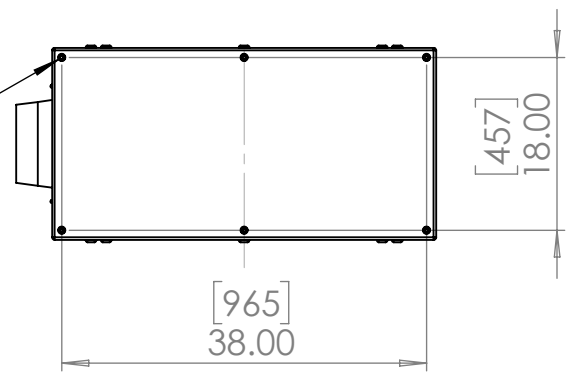

8 7 6 5 4 3 2 1

D
C
B
A

Doors open both sides. Specify left or right projector slide when ordering.

Dimensions are subject to change. Check with Tempest before starting any construction work.

UNLESS OTHERWISE SPECIFIED:
 DIMENSIONS ARE IN INCHES
 TOLERANCES:
 FRACTIONAL: ±
 ANGULAR: MACH ± BEND ±
 TWO PLACE DECIMAL ±
 THREE PLACE DECIMAL ±
 INTERPRET GEOMETRIC TOLERANCING PER:
 MATERIAL
 Aluminum
 FINISH
 TBD
 DO NOT SCALE DRAWING

| | | |
|------------------|-----------------------------|------------------|
| SIZE B | DWG. NO. 55.250.P | REV 10 |
|------------------|-----------------------------|------------------|

SCALE: 1:20 SHEET 1 OF 1