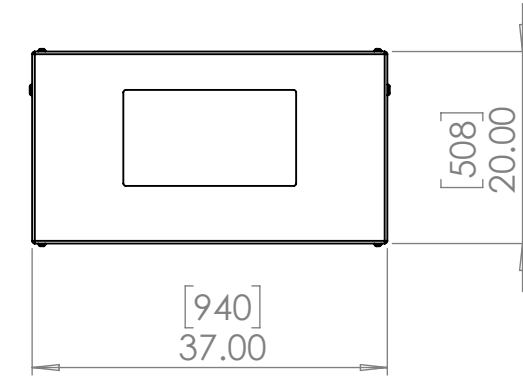

8 7 6 5 4 3 2 1

D
C
B
A

D
C
B
A

Doors open both sides. Specify left or right projector slide when ordering.

Dimensions are subject to change. Check with Tempest before starting any construction work.

UNLESS OTHERWISE SPECIFIED:
 DIMENSIONS ARE IN INCHES
 TOLERANCES:
 FRACTIONAL ±
 ANGULAR: MACH ± BEND ±
 TWO PLACE DECIMAL ±
 THREE PLACE DECIMAL ±
 INTERPRET GEOMETRIC TOLERANCING PER:
 MATERIAL
 Aluminum
 FINISH
 TBD
 DO NOT SCALE DRAWING

	NAME	DATE
DRAWN	TB	9/8/2022
CHECKED		
ENG APPR.		
MFG APPR.		
Q.A.		
COMMENTS:		

TEMPEST
lighting inc.

TITLE:
**Cyclone 55.250
Landscape Enclosure**

SIZE B	DWG. NO. 55.250.L	REV 10
------------------	-----------------------------	------------------

SCALE: 1:20 SHEET 1 OF 1