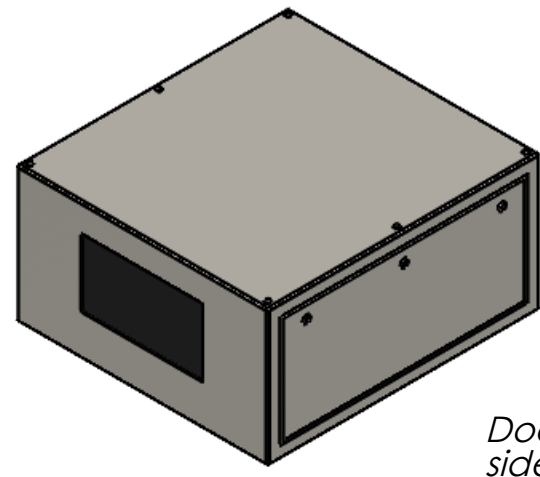

8 7 6 5 4 3 2 1

D
C
B
A

D
C
B
A

Doors open both sides. Specify left or right projector slide when ordering.

Dimensions are subject to change. Check with Tempest before starting any construction work.

UNLESS OTHERWISE SPECIFIED:
 DIMENSIONS ARE IN INCHES
 TOLERANCES:
 FRACTIONAL ±
 ANGULAR: MACH ± BEND ±
 TWO PLACE DECIMAL ±
 THREE PLACE DECIMAL ±
 INTERPRET GEOMETRIC TOLERANCING PER:
 MATERIAL
 Aluminum
 FINISH
 TBD
 DO NOT SCALE DRAWING

	NAME	DATE
DRAWN	TB	9/8/2022
CHECKED		
ENG APPR.		
MFG APPR.		
Q.A.		
COMMENTS:		

TEMPEST
lighting inc.

TITLE:
**Cyclone 55.250
Landscape Enclosure**

SIZE B	DWG. NO. 55.250.L	REV 10
------------------	-----------------------------	------------------

SCALE: 1:20 SHEET 1 OF 1