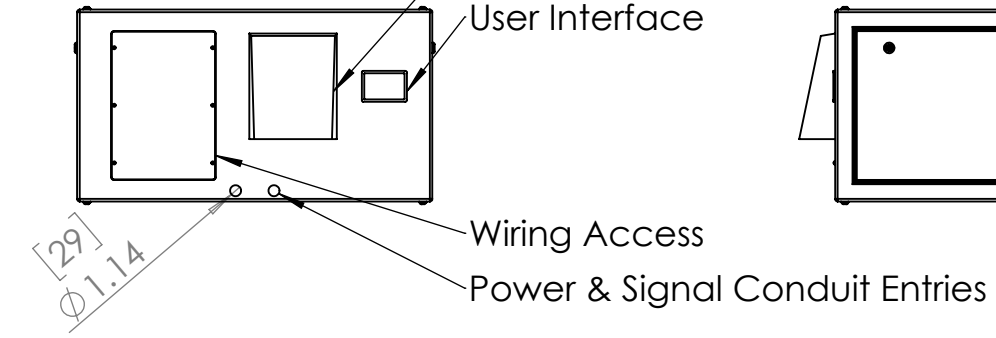

8 7 6 5 4 3 2 1

D
C
B
A

D
C
B
A

Doors open both sides. Specify left or right projector slide when ordering.

Dimensions are subject to change. Check with Tempest before starting any construction work.

UNLESS OTHERWISE SPECIFIED:
 DIMENSIONS ARE IN INCHES
 TOLERANCES:
 FRACTIONAL ±
 ANGULAR: MACH ± BEND ±
 TWO PLACE DECIMAL ±
 THREE PLACE DECIMAL ±
 INTERPRET GEOMETRIC TOLERANCING PER:
 MATERIAL
 Aluminum
 FINISH
 TBD
 DO NOT SCALE DRAWING

SCALE: 1:20 SHEET 1 OF 1