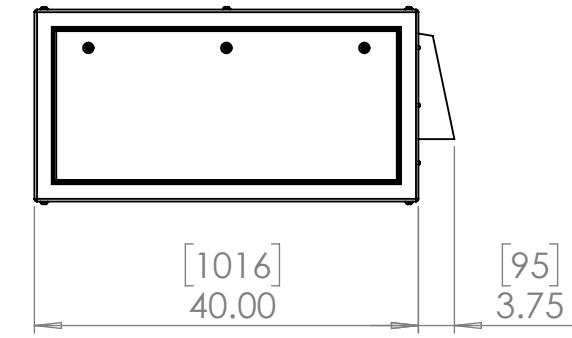

8 7 6 5 4 3 2 1

D
C
B
A

D
C
B
A

Doors open both sides. Specify left or right projector slide when ordering.

Dimensions are subject to change. Check with Tempest before starting any construction work.

UNLESS OTHERWISE SPECIFIED:
 DIMENSIONS ARE IN INCHES
 TOLERANCES:
 FRACTIONAL ±
 ANGULAR: MACH ± BEND ±
 TWO PLACE DECIMAL ±
 THREE PLACE DECIMAL ±
 INTERPRET GEOMETRIC TOLERANCING PER:
 MATERIAL
 Aluminum
 FINISH
 TBD
 DO NOT SCALE DRAWING

	NAME	DATE
DRAWN	TB	9/8/2022
CHECKED		
ENG APPR.		
MFG APPR.		
Q.A.		
COMMENTS:		

TEMPEST
lighting inc.

TITLE:
**Cyclone 55.250
Landscape Enclosure**

SIZE B	DWG. NO. 55.250.L	REV 10
------------------	-----------------------------	------------------

SCALE: 1:20 SHEET 1 OF 1