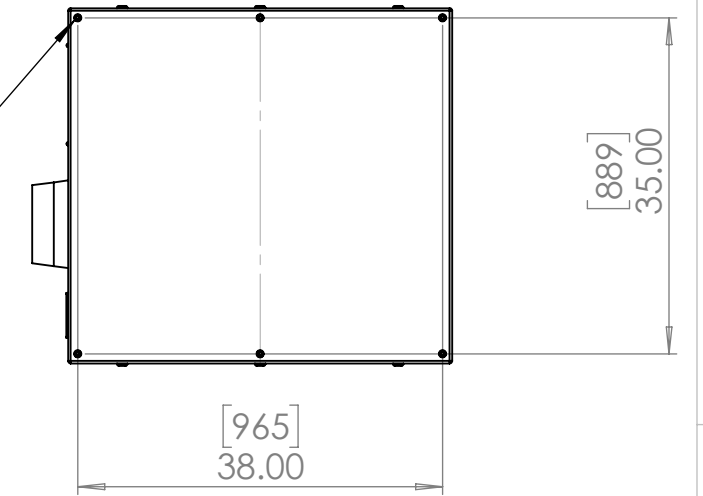

8 7 6 5 4 3 2 1

D
C
B
A

D
C
B
A

Doors open both sides. Specify left or right projector slide when ordering.

Dimensions are subject to change. Check with Tempest before starting any construction work.

UNLESS OTHERWISE SPECIFIED:
 DIMENSIONS ARE IN INCHES
 TOLERANCES:
 FRACTIONAL ±
 ANGULAR: MACH ± BEND ±
 TWO PLACE DECIMAL ±
 THREE PLACE DECIMAL ±
 INTERPRET GEOMETRIC TOLERANCING PER:
 MATERIAL
 Aluminum
 FINISH
 TBD
 DO NOT SCALE DRAWING

	NAME	DATE
DRAWN	TB	9/8/2022
CHECKED		
ENG APPR.		
MFG APPR.		
Q.A.		
COMMENTS:		

TEMPEST
lighting inc.

TITLE:
**Cyclone 55.250
Landscape Enclosure**

SIZE B	DWG. NO. 55.250.L	REV 10
------------------	-----------------------------	------------------

SCALE: 1:20 SHEET 1 OF 1