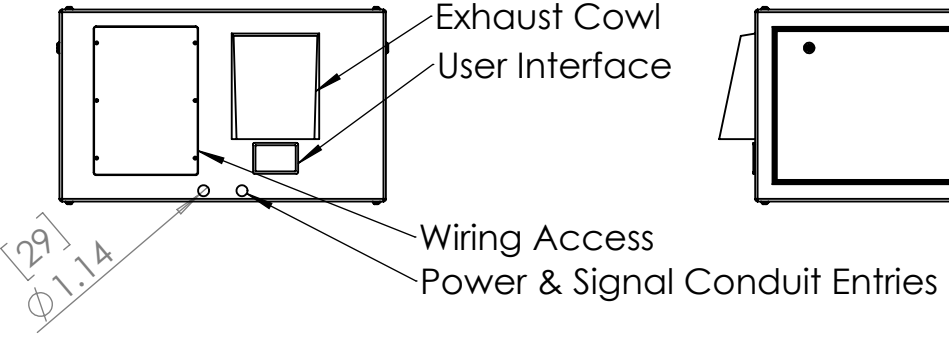

8 7 6 5 4 3 2 1

D
C
B
A

D
C
B
A

Doors open both sides. Specify left or right projector slide when ordering.

Dimensions are subject to change. Check with Tempest before starting any construction work.

UNLESS OTHERWISE SPECIFIED:
 DIMENSIONS ARE IN INCHES
 TOLERANCES:
 FRACTIONAL ±
 ANGULAR: MACH ± BEND ±
 TWO PLACE DECIMAL ±
 THREE PLACE DECIMAL ±
 INTERPRET GEOMETRIC TOLERANCING PER:
 MATERIAL
 Aluminum
 FINISH
 TBD
 DO NOT SCALE DRAWING

	NAME	DATE
DRAWN	TB	9/8/2022
CHECKED		
ENG APPR.		
MFG APPR.		
Q.A.		
COMMENTS:		

TEMPEST
lighting inc.

TITLE:
**Cyclone 55.210
Landscape Enclosure**

SIZE B	DWG. NO. 55.210.L	REV 10
------------------	-----------------------------	------------------

SCALE: 1:20 SHEET 1 OF 1

8 7 6 5 4 3 2 1