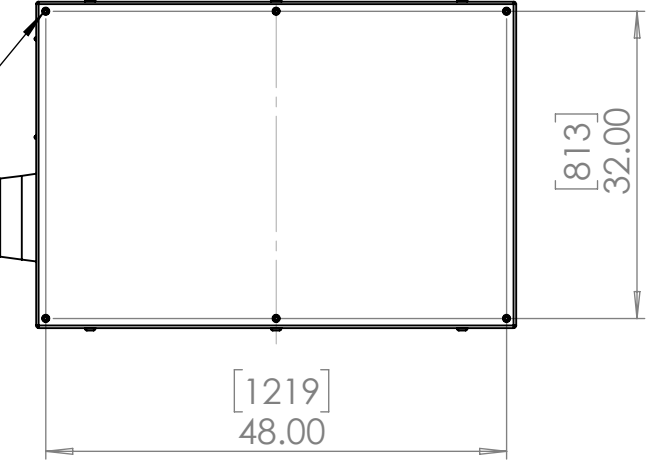

8 7 6 5 4 3 2 1

D
C
B
A

D
C
B
A

Doors open both sides. Specify left or right projector slide when ordering.

Dimensions are subject to change. Check with Tempest before starting any construction work.

UNLESS OTHERWISE SPECIFIED:
 DIMENSIONS ARE IN INCHES
 TOLERANCES:
 FRACTIONAL ±
 ANGULAR: MACH ± BEND ±
 TWO PLACE DECIMAL ±
 THREE PLACE DECIMAL ±
 INTERPRET GEOMETRIC TOLERANCING PER:
 MATERIAL
 Aluminum
 FINISH
 TBD
 DO NOT SCALE DRAWING

	NAME	DATE
DRAWN	TB	9/8/2022
CHECKED		
ENG APPR.		
MFG APPR.		
Q.A.		
COMMENTS:		

TEMPEST
lighting inc.

TITLE:
**Cyclone 55.210
Landscape Enclosure**

SIZE B	DWG. NO. 55.210.L	REV 10
------------------	-----------------------------	------------------

SCALE: 1:20 SHEET 1 OF 1

8 7 6 5 4 3 2 1