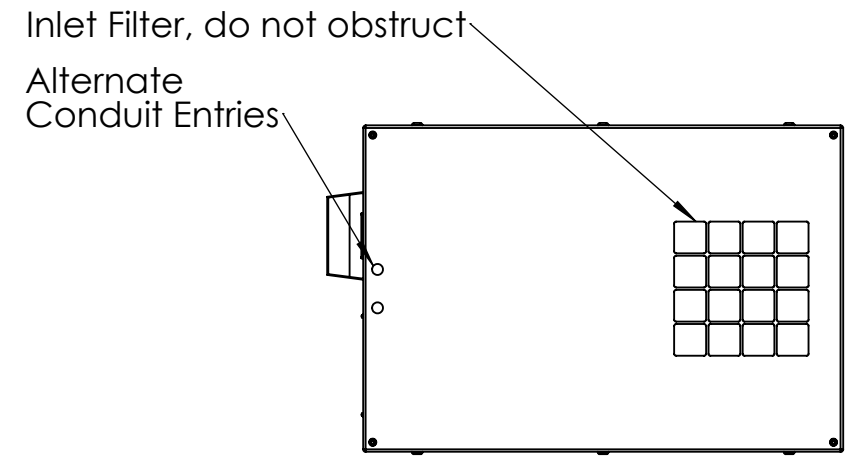

8 7 6 5 4 3 2 1

D
C
B
A

D
C
B
A

Doors open both sides. Specify left or right projector slide when ordering.

Dimensions are subject to change. Check with Tempest before starting any construction work.

UNLESS OTHERWISE SPECIFIED:
 DIMENSIONS ARE IN INCHES
 TOLERANCES:
 FRACTIONAL ±
 ANGULAR: MACH ± BEND ±
 TWO PLACE DECIMAL ±
 THREE PLACE DECIMAL ±
 INTERPRET GEOMETRIC TOLERANCING PER:
 MATERIAL
 Aluminum
 FINISH
 TBD
 DO NOT SCALE DRAWING