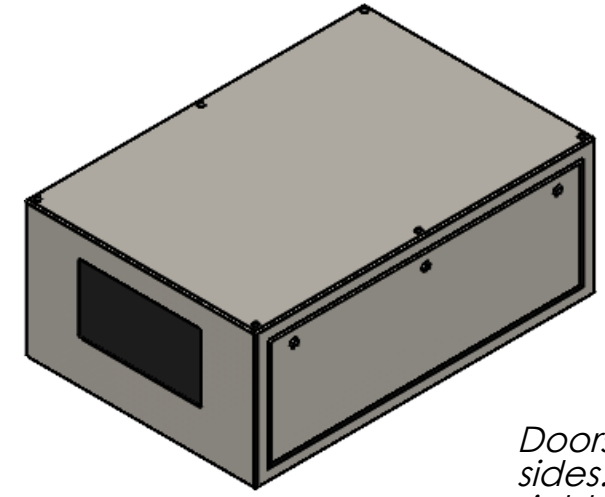

8 7 6 5 4 3 2 1

D
C
B
A

D
C
B
A

Doors open both sides. Specify left or right projector slide when ordering.

Dimensions are subject to change. Check with Tempest before starting any construction work.

UNLESS OTHERWISE SPECIFIED:
 DIMENSIONS ARE IN INCHES
 TOLERANCES:
 FRACTIONAL ±
 ANGULAR: MACH ± BEND ±
 TWO PLACE DECIMAL ±
 THREE PLACE DECIMAL ±
 INTERPRET GEOMETRIC TOLERANCING PER:
 MATERIAL
 Aluminum
 FINISH
 TBD
 DO NOT SCALE DRAWING

	NAME	DATE
DRAWN	TB	9/8/2022
CHECKED		
ENG APPR.		
MFG APPR.		
Q.A.		
COMMENTS:		

TEMPEST
lighting inc.

TITLE:
**Cyclone 55.210
Landscape Enclosure**

SIZE B	DWG. NO. 55.210.L	REV 10
------------------	-----------------------------	------------------