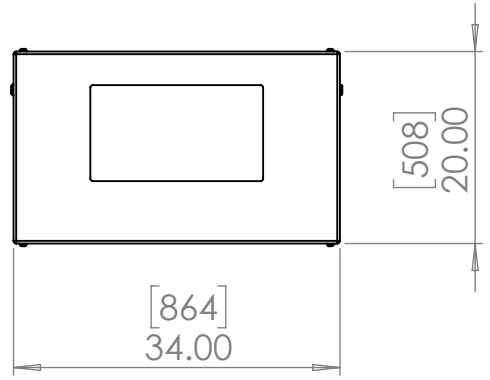

8 7 6 5 4 3 2 1

D
C
B
A

D
C
B
A

Doors open both sides. Specify left or right projector slide when ordering.

Dimensions are subject to change. Check with Tempest before starting any construction work.

UNLESS OTHERWISE SPECIFIED:
 DIMENSIONS ARE IN INCHES
 TOLERANCES:
 FRACTIONAL ±
 ANGULAR: MACH ± BEND ±
 TWO PLACE DECIMAL ±
 THREE PLACE DECIMAL ±
 INTERPRET GEOMETRIC TOLERANCING PER:
 MATERIAL
 Aluminum
 FINISH
 TBD
 DO NOT SCALE DRAWING

	NAME	DATE
DRAWN	TB	9/8/2022
CHECKED		
ENG APPR.		
MFG APPR.		
Q.A.		
COMMENTS:		

TEMPEST
lighting inc.

TITLE:
**Cyclone 55.210
Landscape Enclosure**

SIZE B	DWG. NO. 55.210.L	REV 10
------------------	-----------------------------	------------------

SCALE: 1:20 SHEET 1 OF 1

8 7 6 5 4 3 2 1