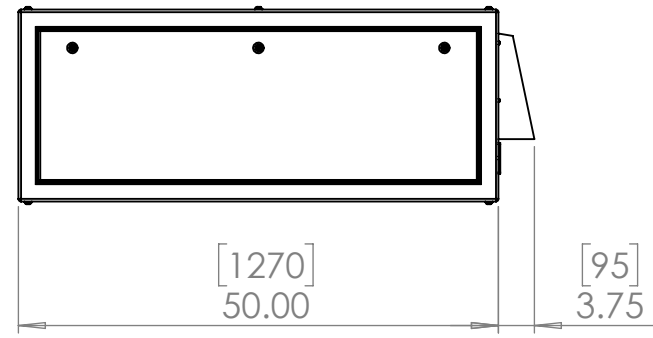

8 7 6 5 4 3 2 1

D
C
B
A

D
C
B
A

Doors open both sides. Specify left or right projector slide when ordering.

Dimensions are subject to change. Check with Tempest before starting any construction work.

UNLESS OTHERWISE SPECIFIED:
 DIMENSIONS ARE IN INCHES
 TOLERANCES:
 FRACTIONAL ±
 ANGULAR: MACH ± BEND ±
 TWO PLACE DECIMAL ±
 THREE PLACE DECIMAL ±
 INTERPRET GEOMETRIC TOLERANCING PER:
 MATERIAL
 Aluminum
 FINISH
 TBD
 DO NOT SCALE DRAWING

	NAME	DATE
DRAWN	TB	9/8/2022
CHECKED		
ENG APPR.		
MFG APPR.		
Q.A.		
COMMENTS:		

TEMPEST
lighting inc.

TITLE:
**Cyclone 55.210
Landscape Enclosure**

SIZE B	DWG. NO. 55.210.L	REV 10
------------------	-----------------------------	------------------

SCALE: 1:20 SHEET 1 OF 1

8 7 6 5 4 3 2 1