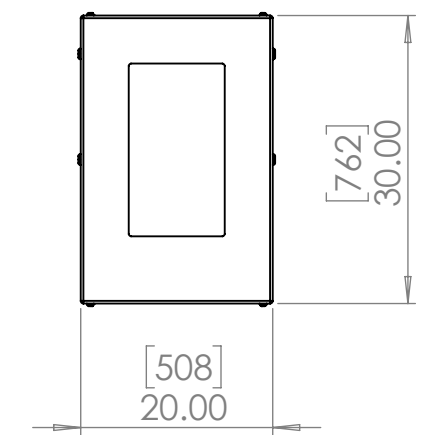

8 7 6 5 4 3 2 1

D
C
B
A

D
C
B
A

Doors open both sides. Specify left or right projector slide when ordering.

Dimensions are subject to change. Check with Tempest before starting any construction work.

UNLESS OTHERWISE SPECIFIED:
 DIMENSIONS ARE IN INCHES
 TOLERANCES:
 FRACTIONAL ±
 ANGULAR: MACH ± BEND ±
 TWO PLACE DECIMAL ±
 THREE PLACE DECIMAL ±
 INTERPRET GEOMETRIC TOLERANCING PER:
 MATERIAL
 Aluminum
 FINISH
 TBD
 DO NOT SCALE DRAWING

| | | |
|------------------|-----------------------------|------------------|
| SIZE B | DWG. NO. 55.204.P | REV 10 |
| SCALE: 1:20 | | SHEET 1 OF 1 |

8 7 6 5 4 3 2 1