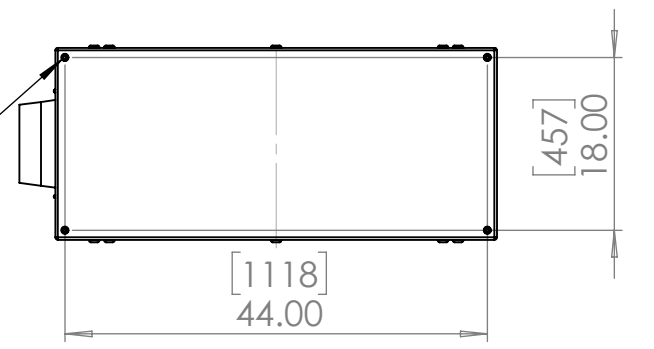

8 7 6 5 4 3 2 1

D
C
B
A

D
C
B
A

Doors open both sides. Specify left or right projector slide when ordering.

Dimensions are subject to change. Check with Tempest before starting any construction work.

UNLESS OTHERWISE SPECIFIED:
 DIMENSIONS ARE IN INCHES
 TOLERANCES:
 FRACTIONAL ±
 ANGULAR: MACH ± BEND ±
 TWO PLACE DECIMAL ±
 THREE PLACE DECIMAL ±
 INTERPRET GEOMETRIC TOLERANCING PER:
 MATERIAL
 Aluminum
 FINISH
 TBD
 DO NOT SCALE DRAWING

| | | |
|------------------|-----------------------------|------------------|
| SIZE B | DWG. NO. 55.204.P | REV 10 |
| SCALE: 1:20 | | SHEET 1 OF 1 |

8 7 6 5 4 3 2 1