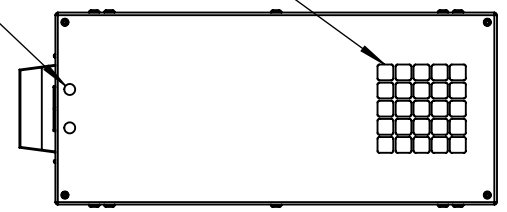

8 7 6 5 4 3 2 1

D
C
B
A

D
C
B
A

Doors open both sides. Specify left or right projector slide when ordering.

Dimensions are subject to change. Check with Tempest before starting any construction work.

UNLESS OTHERWISE SPECIFIED:
 DIMENSIONS ARE IN INCHES
 TOLERANCES:
 FRACTIONAL ±
 ANGULAR: MACH ± BEND ±
 TWO PLACE DECIMAL ±
 THREE PLACE DECIMAL ±
 INTERPRET GEOMETRIC TOLERANCING PER:
 MATERIAL
 Aluminum
 FINISH
 TBD
 DO NOT SCALE DRAWING

| | | |
|------------------|-----------------------------|------------------|
| SIZE B | DWG. NO. 55.204.P | REV 10 |
| SCALE: 1:20 | | SHEET 1 OF 1 |

8 7 6 5 4 3 2 1