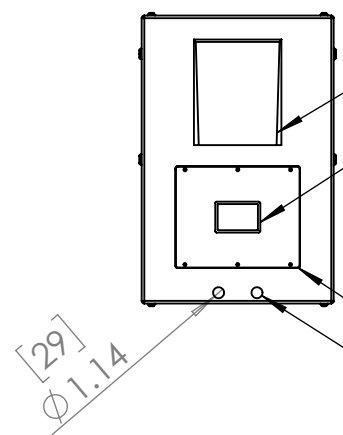

8 7 6 5 4 3 2 1

D
C
B
A

D
C
B
A

Doors open both sides. Specify left or right projector slide when ordering.

Dimensions are subject to change. Check with Tempest before starting any construction work.

UNLESS OTHERWISE SPECIFIED:
 DIMENSIONS ARE IN INCHES
 TOLERANCES:
 FRACTIONAL ±
 ANGULAR: MACH ± BEND ±
 TWO PLACE DECIMAL ±
 THREE PLACE DECIMAL ±
 INTERPRET GEOMETRIC TOLERANCING PER:
 MATERIAL
 Aluminum
 FINISH
 TBD
 DO NOT SCALE DRAWING

| | | |
|------------------|-----------------------------|------------------|
| SIZE B | DWG. NO. 55.204.P | REV 10 |
| SCALE: 1:20 | | SHEET 1 OF 1 |

8 7 6 5 4 3 2 1