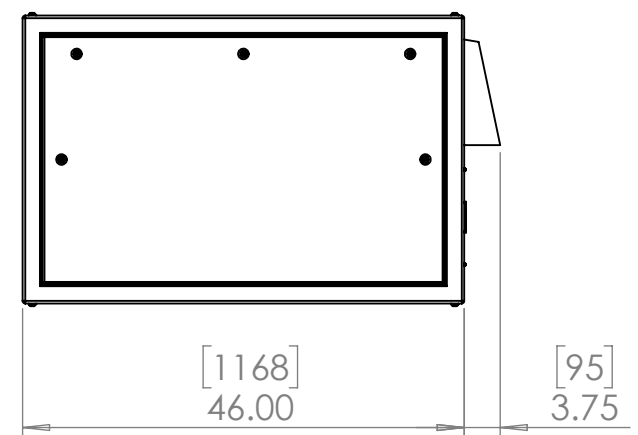

8 7 6 5 4 3 2 1

D
C
B
A

D
C
B
A

Doors open both sides. Specify left or right projector slide when ordering.

Dimensions are subject to change. Check with Tempest before starting any construction work.

UNLESS OTHERWISE SPECIFIED:
 DIMENSIONS ARE IN INCHES
 TOLERANCES:
 FRACTIONAL ±
 ANGULAR: MACH ± BEND ±
 TWO PLACE DECIMAL ±
 THREE PLACE DECIMAL ±
 INTERPRET GEOMETRIC TOLERANCING PER:
 MATERIAL
 Aluminum
 FINISH
 TBD
 DO NOT SCALE DRAWING

| | | |
|------------------|-----------------------------|------------------|
| SIZE B | DWG. NO. 55.204.P | REV 10 |
| SCALE: 1:20 | | SHEET 1 OF 1 |

8 7 6 5 4 3 2 1