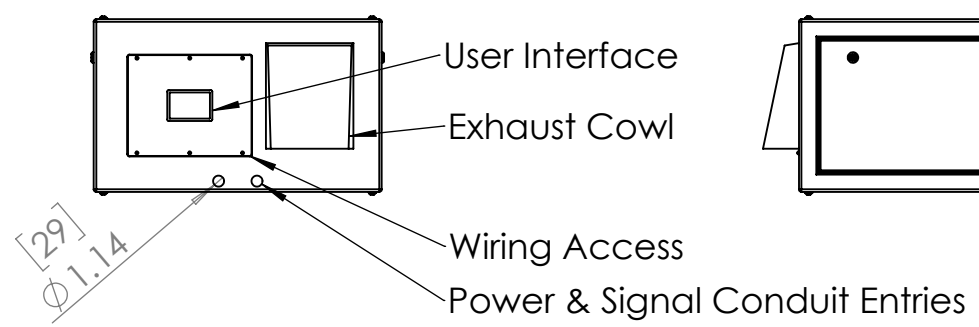

8 7 6 5 4 3 2 1

D
C
B
A

D
C
B
A

Doors open both sides. Specify left or right projector slide when ordering.

Dimensions are subject to change. Check with Tempest before starting any construction work.

UNLESS OTHERWISE SPECIFIED:
 DIMENSIONS ARE IN INCHES
 TOLERANCES:
 FRACTIONAL ±
 ANGULAR: MACH ± BEND ±
 TWO PLACE DECIMAL ±
 THREE PLACE DECIMAL ±
 INTERPRET GEOMETRIC TOLERANCING PER:
 MATERIAL
 Aluminum
 FINISH
 TBD
 DO NOT SCALE DRAWING

	NAME	DATE
DRAWN	TB	9/8/2022
CHECKED		
ENG APPR.		
MFG APPR.		
Q.A.		
COMMENTS:		

		TITLE:	
		Cyclone 55.202 Landscape Enclosure	
SIZE	DWG. NO.	REV	
B	55.202.L	10	
SCALE: 1:20		SHEET 1 OF 1	

8 7 6 5 4 3 2 1