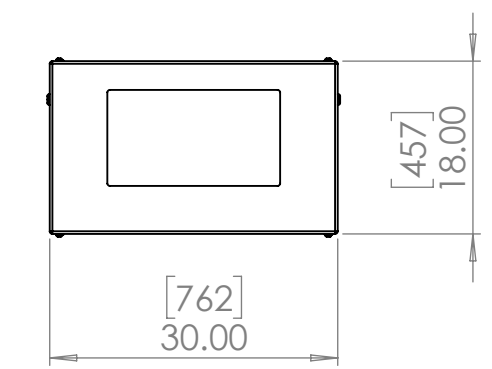

8 7 6 5 4 3 2 1

D
C
B
A

D
C
B
A

Doors open both sides. Specify left or right projector slide when ordering.

Dimensions are subject to change. Check with Tempest before starting any construction work.

UNLESS OTHERWISE SPECIFIED:
 DIMENSIONS ARE IN INCHES
 TOLERANCES:
 FRACTIONAL ±
 ANGULAR: MACH ± BEND ±
 TWO PLACE DECIMAL ±
 THREE PLACE DECIMAL ±
 INTERPRET GEOMETRIC TOLERANCING PER:
 MATERIAL
 Aluminum
 FINISH
 TBD
 DO NOT SCALE DRAWING

	NAME	DATE
DRAWN	TB	9/8/2022
CHECKED		
ENG APPR.		
MFG APPR.		
Q.A.		
COMMENTS:		

		TITLE:	
		Cyclone 55.202 Landscape Enclosure	
SIZE	DWG. NO.	REV	
B	55.202.L	10	
SCALE: 1:20		SHEET 1 OF 1	

8 7 6 5 4 3 2 1