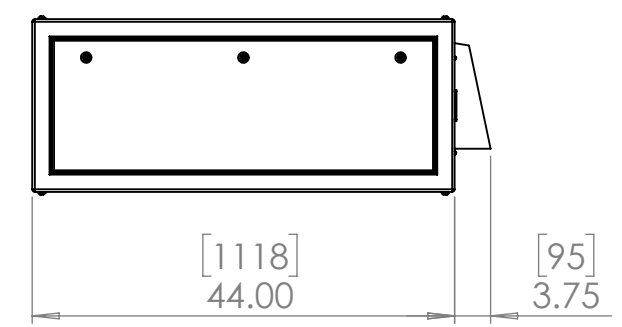

8 7 6 5 4 3 2 1

D
C
B
A

D
C
B
A

Doors open both sides. Specify left or right projector slide when ordering.

Dimensions are subject to change. Check with Tempest before starting any construction work.

UNLESS OTHERWISE SPECIFIED:
 DIMENSIONS ARE IN INCHES
 TOLERANCES:
 FRACTIONAL ±
 ANGULAR: MACH ± BEND ±
 TWO PLACE DECIMAL ±
 THREE PLACE DECIMAL ±
 INTERPRET GEOMETRIC TOLERANCING PER:
 MATERIAL
 Aluminum
 FINISH
 TBD
 DO NOT SCALE DRAWING

	NAME	DATE
DRAWN	TB	9/8/2022
CHECKED		
ENG APPR.		
MFG APPR.		
Q.A.		
COMMENTS:		

		TITLE:	
		Cyclone 55.202 Landscape Enclosure	
SIZE	DWG. NO.	REV	
B	55.202.L	10	
SCALE: 1:20		SHEET 1 OF 1	

8 7 6 5 4 3 2 1