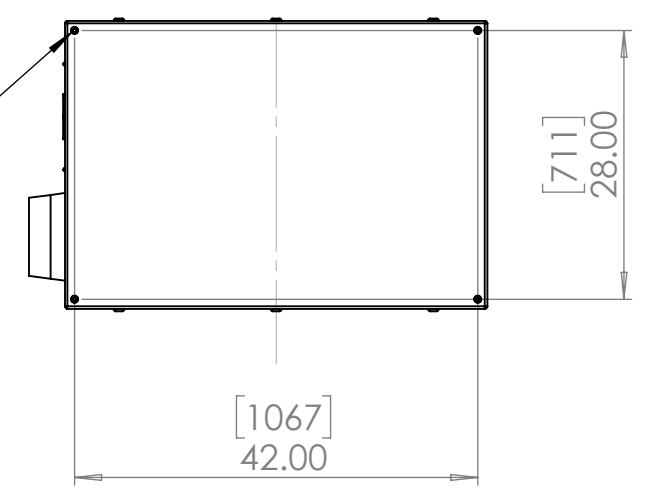

8 7 6 5 4 3 2 1

D
C
B
A

D
C
B
A

Doors open both sides. Specify left or right projector slide when ordering.

Dimensions are subject to change. Check with Tempest before starting any construction work.

UNLESS OTHERWISE SPECIFIED:
 DIMENSIONS ARE IN INCHES
 TOLERANCES:
 FRACTIONAL ±
 ANGULAR: MACH ± BEND ±
 TWO PLACE DECIMAL ±
 THREE PLACE DECIMAL ±
 INTERPRET GEOMETRIC TOLERANCING PER:
 MATERIAL
 Aluminum
 FINISH
 TBD
 DO NOT SCALE DRAWING

	NAME	DATE
DRAWN	TB	9/8/2022
CHECKED		
ENG APPR.		
MFG APPR.		
Q.A.		
COMMENTS:		

		TITLE:	
		Cyclone 55.202 Landscape Enclosure	
SIZE	DWG. NO.	REV	
B	55.202.L	10	
SCALE: 1:20		SHEET 1 OF 1	

8 7 6 5 4 3 2 1