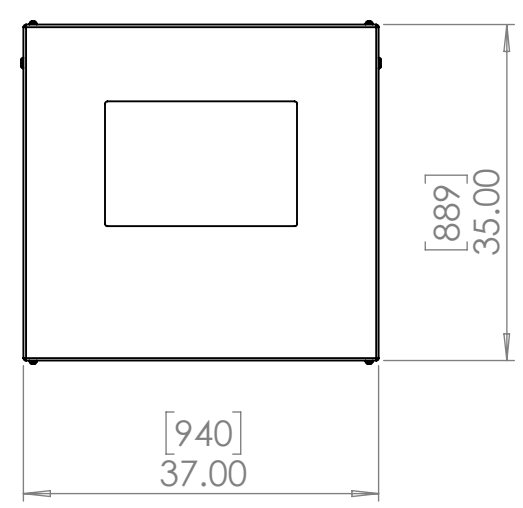

Line Set (high-pressure pipes and cooler control cable), choose from:

- 59.LS.12.03 - 3m [10ft] [] (default)
- 59.LS.12.05 - 5m [16ft] []
- 59.LS.12.08 - 8m [25ft] []
- 59.LS.12.10 - 10m [33ft] []
- 59.LS.12.15 - 15m [50ft] []

For single-zone systems, see ODU drawing 59.ODU.18

For multi-zone systems, consult Tempest for ODU specification.

Rigging Points:
M12-1.75,
6 places Top
4 Places Bottom

Note: Dimensions subject to change without notice; check with Tempest before construction.

<small>UNLESS OTHERWISE SPECIFIED: DIMENSIONS ARE IN INCHES TOLERANCES: FRACTIONAL ± ANGULAR: MACH ± BEND ± TWO PLACE DECIMAL ± THREE PLACE DECIMAL ± INTERPRET GEOMETRIC TOLERANCING PER: MATERIAL Aluminum FINISH TBD</small>	NAME	DATE		
	DRAWN	TB		8/2/2022
	CHECKED			
	ENG APPR.			
	MFG APPR.			
COMMENTS:			TITLE: Oasis 525 Landscape Enclosure (18k)	
DO NOT SCALE DRAWING	SIZE	DWG. NO.	REV	
	B	59.525.L	01	
	SCALE: 1:20	SHEET 1 OF 1		