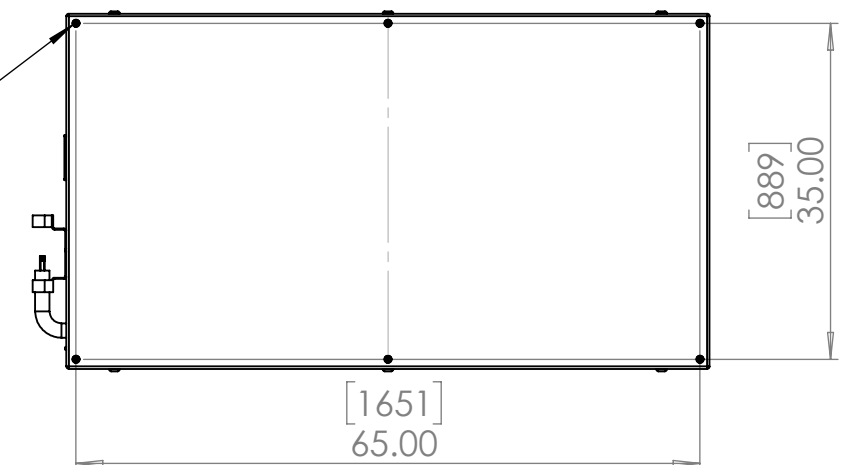

Line Set (high-pressure pipes and cooler control cable), choose from:

- 59.LS.12.03 - 3m [10ft] [] (default)
- 59.LS.12.05 - 5m [16ft] []
- 59.LS.12.08 - 8m [25ft] []
- 59.LS.12.10 - 10m [33ft] []
- 59.LS.12.15 - 15m [50ft] []

For single-zone systems, see ODU drawing 59.ODU.18

For multi-zone systems, consult Tempest for ODU specification.

Rigging Points:
M12-1.75,
6 places Top
4 Places Bottom

Note: Dimensions subject to change without notice; check with Tempest before construction.

<small>UNLESS OTHERWISE SPECIFIED: DIMENSIONS ARE IN INCHES TOLERANCES: FRACTIONAL ± ANGULAR: MACH ± BEND ± TWO PLACE DECIMAL ± THREE PLACE DECIMAL ± INTERPRET GEOMETRIC TOLERANCING PER: MATERIAL Aluminum FINISH TBD</small>	NAME	DATE		
	DRAWN	TB		8/2/2022
	CHECKED			
	ENG APPR.			
	MFG APPR.			
COMMENTS:			TITLE: Oasis 525 Landscape Enclosure (18k)	
DO NOT SCALE DRAWING	SIZE	DWG. NO.	REV	
	B	59.525.L	01	
	SCALE: 1:20	SHEET 1 OF 1		