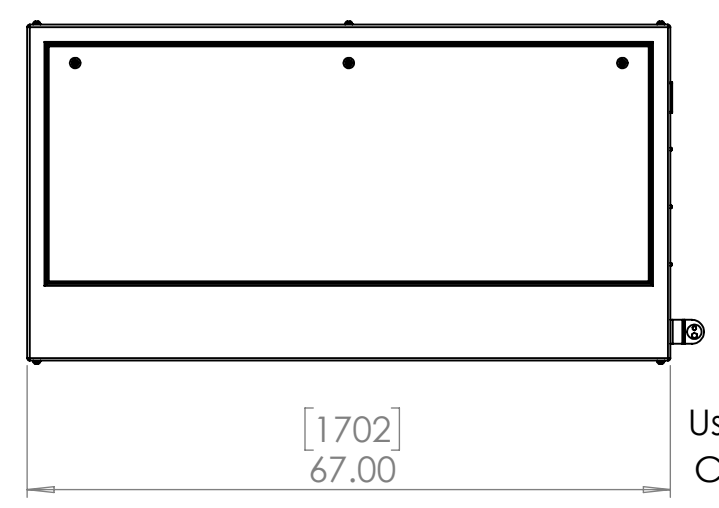

Line Set (high-pressure pipes and cooler control cable), choose from:

- 59.LS.12.03 - 3m [10ft] [] (default)
- 59.LS.12.05 - 5m [16ft] []
- 59.LS.12.08 - 8m [25ft] []
- 59.LS.12.10 - 10m [33ft] []
- 59.LS.12.15 - 15m [50ft] []

For single-zone systems, see ODU drawing 59.ODU.18

For multi-zone systems, consult Tempest for ODU specification.

Rigging Points:
M12-1.75,
6 places Top
4 Places Bottom

Note: Dimensions subject to change without notice; check with Tempest before construction.

<small>UNLESS OTHERWISE SPECIFIED: DIMENSIONS ARE IN INCHES TOLERANCES: FRACTIONAL ± ANGULAR: MACH ± BEND ± TWO PLACE DECIMAL ± THREE PLACE DECIMAL ± INTERPRET GEOMETRIC TOLERANCING PER: MATERIAL Aluminum FINISH TBD</small>	NAME	DATE		
	DRAWN	TB		8/2/2022
	CHECKED			
	ENG APPR.			
	MFG APPR.			
COMMENTS:			TITLE: Oasis 525 Landscape Enclosure (18k)	
DO NOT SCALE DRAWING	SIZE	DWG. NO.	REV	
	B	59.525.L	01	
	SCALE: 1:20	SHEET 1 OF 1		