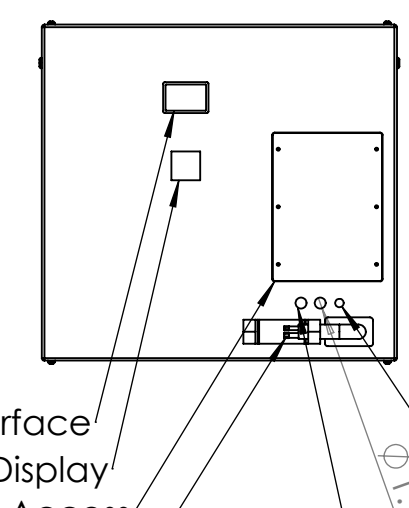

Line Set (high-pressure pipes and cooler control cable), choose from:

- 59.LS.12.03 - 3m [10ft] [] (default)
- 59.LS.12.05 - 5m [16ft] []
- 59.LS.12.08 - 8m [25ft] []
- 59.LS.12.10 - 10m [33ft] []
- 59.LS.12.15 - 15m [50ft] []

For single-zone systems, see ODU drawing 59.ODU.18

For multi-zone systems, consult Tempest for ODU specification.

Rigging Points:
M12-1.75,
6 places Top
4 Places Bottom

Note: Dimensions subject to change without notice; check with Tempest before construction.

<small>UNLESS OTHERWISE SPECIFIED: DIMENSIONS ARE IN INCHES TOLERANCES: FRACTIONAL ± ANGULAR: MACH ± BEND ± TWO PLACE DECIMAL ± THREE PLACE DECIMAL ± INTERPRET GEOMETRIC TOLERANCING PER: MATERIAL Aluminum FINISH TBD</small>	NAME	DATE		
	DRAWN	TB		8/2/2022
	CHECKED			
	ENG APPR.			
	MFG APPR.			
COMMENTS:			TITLE: Oasis 525 Landscape Enclosure (18k)	
DO NOT SCALE DRAWING	SIZE	DWG. NO.	REV	
	B	59.525.L	01	
	SCALE: 1:20	SHEET 1 OF 1		