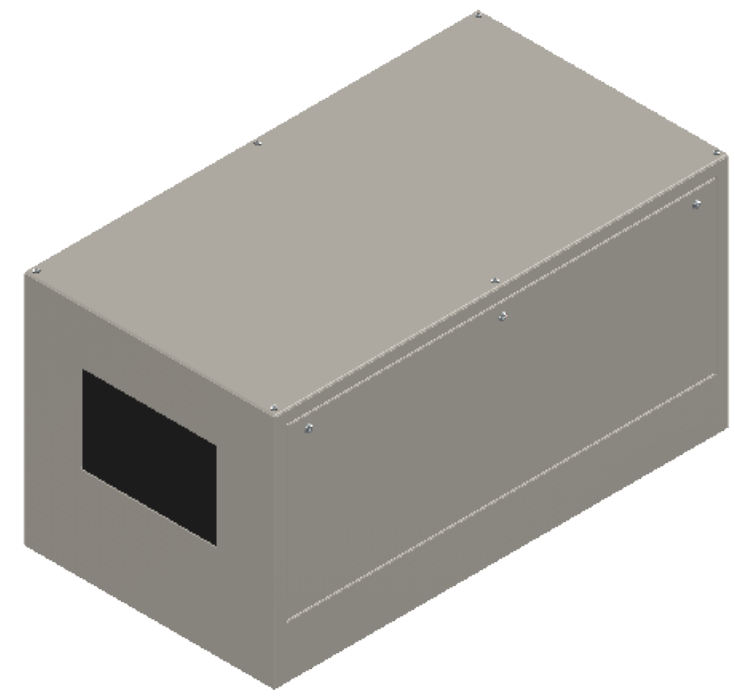

Line Set (high-pressure pipes and cooler control cable), choose from:

- 59.LS.12.03 - 3m [10ft] [] (default)
- 59.LS.12.05 - 5m [16ft] []
- 59.LS.12.08 - 8m [25ft] []
- 59.LS.12.10 - 10m [33ft] []
- 59.LS.12.15 - 15m [50ft] []

For single-zone systems, see ODU drawing 59.ODU.18

For multi-zone systems, consult Tempest for ODU specification.

Rigging Points:
M12-1.75,
6 places Top
4 Places Bottom

Note: Dimensions subject to change without notice; check with Tempest before construction.

<small>UNLESS OTHERWISE SPECIFIED: DIMENSIONS ARE IN INCHES TOLERANCES: FRACTIONAL ± ANGULAR: MACH ± BEND ± TWO PLACE DECIMAL ± THREE PLACE DECIMAL ± INTERPRET GEOMETRIC TOLERANCING PER: MATERIAL Aluminum FINISH TBD</small>	NAME	DATE		
	DRAWN	TB		8/2/2022
	CHECKED			
	ENG APPR.			
	MFG APPR.			
COMMENTS:			TITLE: Oasis 525 Landscape Enclosure (18k)	
DO NOT SCALE DRAWING	SIZE	DWG. NO.	REV	
	B	59.525.L	01	
	SCALE: 1:20	SHEET 1 OF 1		