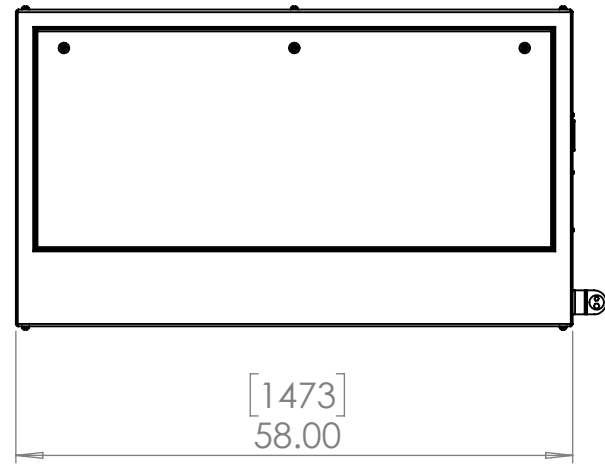

Line Set (high-pressure pipes and cooler control cable), choose from:

- 59.LS.12.03 - 3m [10ft] [] (default)
- 59.LS.12.05 - 5m [16ft] []
- 59.LS.12.08 - 8m [25ft] []
- 59.LS.12.10 - 10m [33ft] []
- 59.LS.12.15 - 15m [50ft] []

For single-zone systems, see ODU drawing 59.ODU.18

For multi-zone systems, consult Tempest for ODU specification.

Rigging Points:
M12-1.75,
6 places Top
4 Places Bottom

D

D

C

C

B

B

A

A

Note: Dimensions subject to change without notice; check with Tempest before construction.

UNLESS OTHERWISE SPECIFIED:
DIMENSIONS ARE IN INCHES
TOLERANCES:
FRACTIONAL ±
ANGULAR: MACH ± BEND ±
TWO PLACE DECIMAL ±
THREE PLACE DECIMAL ±
INTERPRET GEOMETRIC TOLERANCING PER:
MATERIAL
Aluminum
FINISH
TBD