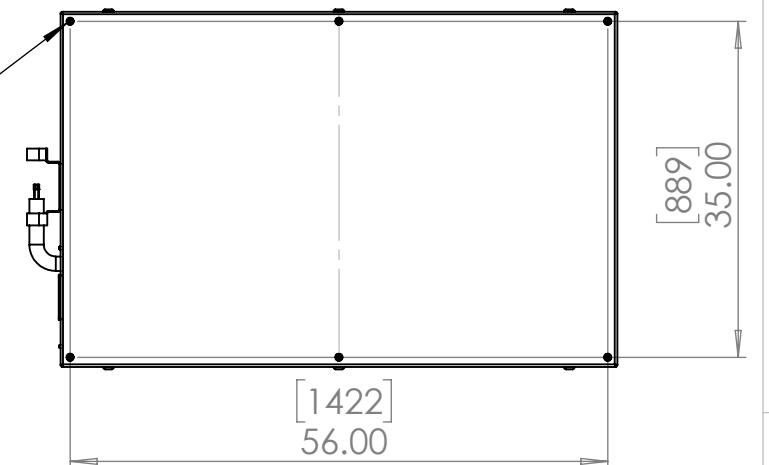

Line Set (high-pressure pipes and cooler control cable), choose from:

- 59.LS.12.03 - 3m [10ft] [] (default)
- 59.LS.12.05 - 5m [16ft] []
- 59.LS.12.08 - 8m [25ft] []
- 59.LS.12.10 - 10m [33ft] []
- 59.LS.12.15 - 15m [50ft] []

For single-zone systems, see ODU drawing 59.ODU.18

For multi-zone systems, consult Tempest for ODU specification.

Rigging Points:
M12-1.75,
6 places Top
4 Places Bottom

D

D

C

C

B

B

A

A

Note: Dimensions subject to change without notice; check with Tempest before construction.

UNLESS OTHERWISE SPECIFIED:
DIMENSIONS ARE IN INCHES
TOLERANCES:
FRACTIONAL ±
ANGULAR: MACH ± BEND ±
TWO PLACE DECIMAL ±
THREE PLACE DECIMAL ±
INTERPRET GEOMETRIC TOLERANCING PER:
MATERIAL
Aluminum
FINISH
TBD

DO NOT SCALE DRAWING

	NAME	DATE
DRAWN	TB	8/2/2022
CHECKED		
ENG APPR.		
MFG APPR.		
Q.A.		
COMMENTS:		

TITLE:
Oasis 514 Landscape Enclosure (18k)

SIZE	DWG. NO.	REV
B	59.514.L	02

SCALE: 1:20 SHEET 1 OF 1

8

7