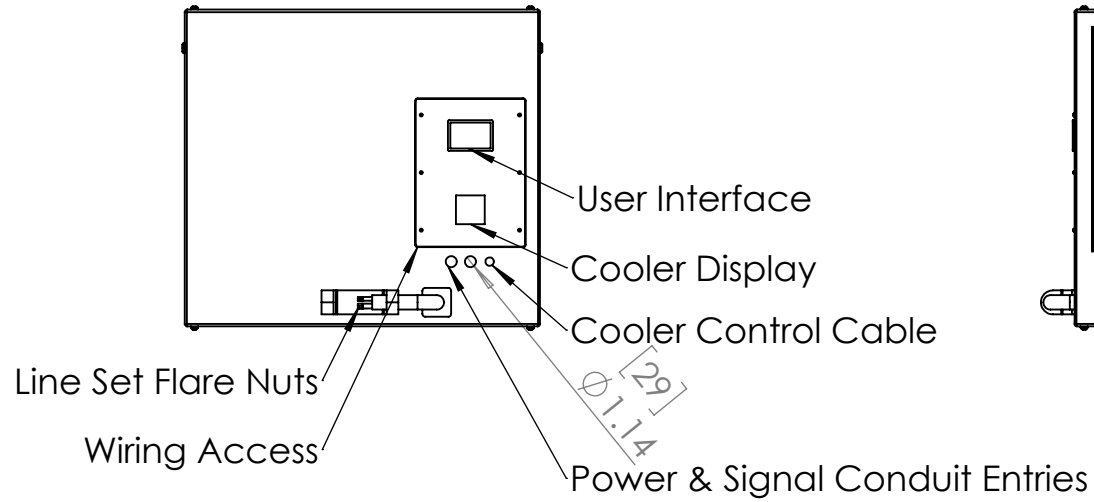

Line Set (high-pressure pipes and cooler control cable), choose from:

- 59.LS.12.03 - 3m [10ft] [ ] (default)
- 59.LS.12.05 - 5m [16ft] [ ]
- 59.LS.12.08 - 8m [25ft] [ ]
- 59.LS.12.10 - 10m [33ft] [ ]
- 59.LS.12.15 - 15m [50ft] [ ]

For single-zone systems, see ODU drawing 59.ODU.18

For multi-zone systems, consult Tempest for ODU specification.

Rigging Points:
M12-1.75,
6 places Top
4 Places Bottom

D

D

C

C

B

B

A

A

Note: Dimensions subject to change without notice; check with Tempest before construction.

UNLESS OTHERWISE SPECIFIED:
DIMENSIONS ARE IN INCHES
TOLERANCES:
FRACTIONAL ±
ANGULAR: MACH ± BEND ±
TWO PLACE DECIMAL ±
THREE PLACE DECIMAL ±
INTERPRET GEOMETRIC TOLERANCING PER:
MATERIAL
Aluminum
FINISH
TBD

DO NOT SCALE DRAWING

	NAME	DATE
DRAWN	TB	8/2/2022
CHECKED		
ENG APPR.		
MFG APPR.		
Q.A.		
COMMENTS:		

TITLE:
Oasis 514 Landscape Enclosure (18k)

SIZE	DWG. NO.	REV
B	59.514.L	02

SCALE: 1:20 SHEET 1 OF 1

8

7

6

5

4

3

2

1

8

7

6

5

4

3

2

1