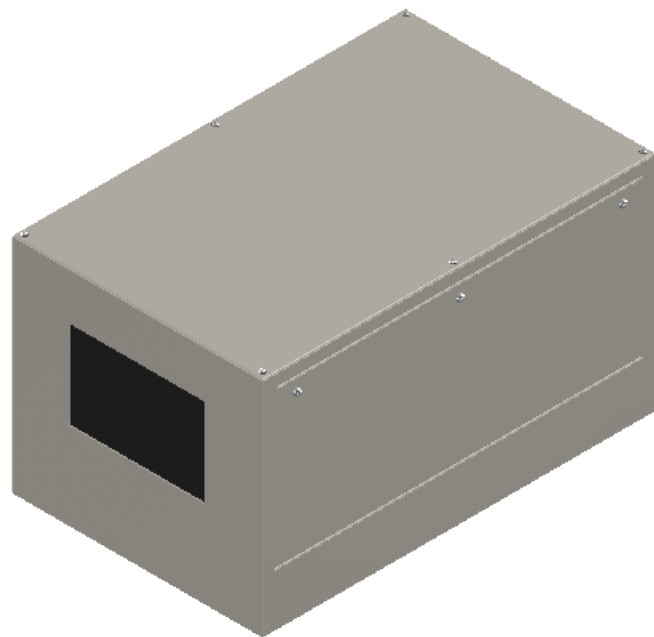

Line Set (high-pressure pipes and cooler control cable), choose from:

- 59.LS.12.03 - 3m [10ft] [ ] (default)
- 59.LS.12.05 - 5m [16ft] [ ]
- 59.LS.12.08 - 8m [25ft] [ ]
- 59.LS.12.10 - 10m [33ft] [ ]
- 59.LS.12.15 - 15m [50ft] [ ]

For single-zone systems, see ODU drawing 59.ODU.18

For multi-zone systems, consult Tempest for ODU specification.

Rigging Points:
M12-1.75,
6 places Top
4 Places Bottom

D

D

C

C

B

B

A

A

Note: Dimensions subject to change without notice; check with Tempest before construction.

UNLESS OTHERWISE SPECIFIED:
DIMENSIONS ARE IN INCHES
TOLERANCES:
FRACTIONAL ±
ANGULAR: MACH ± BEND ±
TWO PLACE DECIMAL ±
THREE PLACE DECIMAL ±
INTERPRET GEOMETRIC TOLERANCING PER:
MATERIAL
Aluminum
FINISH
TBD

DO NOT SCALE DRAWING

	NAME	DATE
DRAWN	TB	8/2/2022
CHECKED		
ENG APPR.		
MFG APPR.		
Q.A.		
COMMENTS:		

TITLE:
Oasis 514 Landscape Enclosure (18k)

SIZE	DWG. NO.	REV
B	59.514.L	02

SCALE: 1:20 SHEET 1 OF 1

8

7

6

5

4

3

2

1

8

7

6

5

4

3

2

1