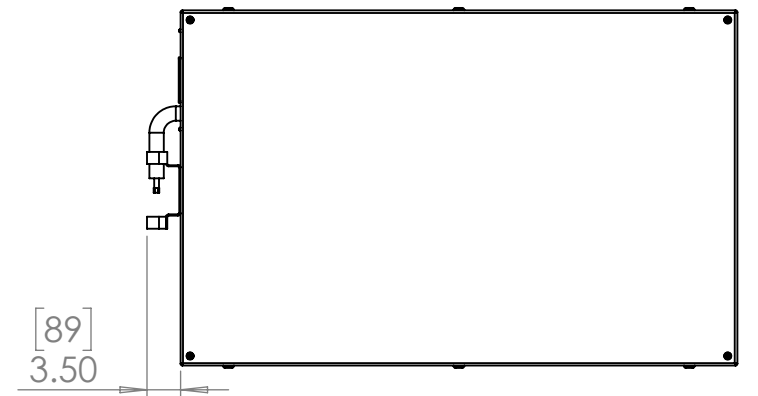

Line Set (high-pressure pipes and cooler control cable), choose from:

- 59.LS.12.03 - 3m [10ft] [ ] (default)
- 59.LS.12.05 - 5m [16ft] [ ]
- 59.LS.12.08 - 8m [25ft] [ ]
- 59.LS.12.10 - 10m [33ft] [ ]
- 59.LS.12.15 - 15m [50ft] [ ]

For single-zone systems, see ODU drawing 59.ODU.18

For multi-zone systems, consult Tempest for ODU specification.

Rigging Points:
M12-1.75,
6 places Top
4 Places Bottom

D

D

C

C

B

B

A

A

Note: Dimensions subject to change without notice; check with Tempest before construction.

UNLESS OTHERWISE SPECIFIED:
DIMENSIONS ARE IN INCHES
TOLERANCES:
FRACTIONAL ±
ANGULAR: MACH ± BEND ±
TWO PLACE DECIMAL ±
THREE PLACE DECIMAL ±
INTERPRET GEOMETRIC TOLERANCING PER:
MATERIAL
Aluminum
FINISH
TBD

DO NOT SCALE DRAWING

	NAME	DATE
DRAWN	TB	8/2/2022
CHECKED		
ENG APPR.		
MFG APPR.		
Q.A.		
COMMENTS:		

TITLE:
Oasis 514 Landscape Enclosure (18k)

SIZE	DWG. NO.	REV
B	59.514.L	02

SCALE: 1:20 SHEET 1 OF 1

8

7

6

5

4

3

2

1

8

7

6

5

4

3

2

1