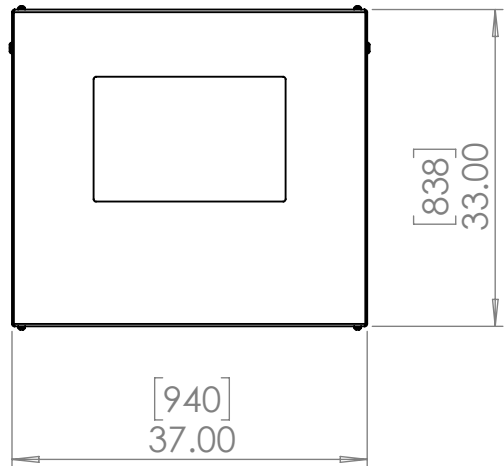

Line Set (high-pressure pipes and cooler control cable), choose from:

- 59.LS.12.03 - 3m [10ft] [] (default)
- 59.LS.12.05 - 5m [16ft] []
- 59.LS.12.08 - 8m [25ft] []
- 59.LS.12.10 - 10m [33ft] []
- 59.LS.12.15 - 15m [50ft] []

For single-zone systems, see ODU drawing 59.ODU.18

For multi-zone systems, consult Tempest for ODU specification.

Rigging Points:
M12-1.75,
6 places Top
4 Places Bottom

D

D

C

C

B

B

A

A

Note: Dimensions subject to change without notice; check with Tempest before construction.

UNLESS OTHERWISE SPECIFIED:
DIMENSIONS ARE IN INCHES
TOLERANCES:
FRACTIONAL ±
ANGULAR: MACH ± BEND ±
TWO PLACE DECIMAL ±
THREE PLACE DECIMAL ±
INTERPRET GEOMETRIC TOLERANCING PER:
MATERIAL
Aluminum
FINISH
TBD