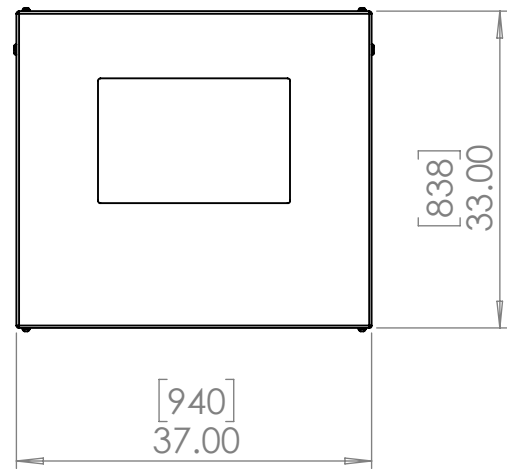

Line Set (high-pressure pipes and cooler control cable), choose from:

- 59.LS.12.03 - 3m [10ft] [] (default)
- 59.LS.12.05 - 5m [16ft] []
- 59.LS.12.08 - 8m [25ft] []
- 59.LS.12.10 - 10m [33ft] []
- 59.LS.12.15 - 15m [50ft] []

For single-zone systems, see ODU drawing 59.ODU.18

For multi-zone systems, consult Tempest for ODU specification.

Rigging Points:
M12-1.75,
6 places Top
4 Places Bottom

Note: Dimensions subject to change without notice; check with Tempest before construction.

UNLESS OTHERWISE SPECIFIED:
DIMENSIONS ARE IN INCHES
TOLERANCES:
FRACTIONAL ±
ANGULAR: MACH ± BEND ±
TWO PLACE DECIMAL ±
THREE PLACE DECIMAL ±
INTERPRET GEOMETRIC TOLERANCING PER:
MATERIAL
Aluminum
FINISH
TBD