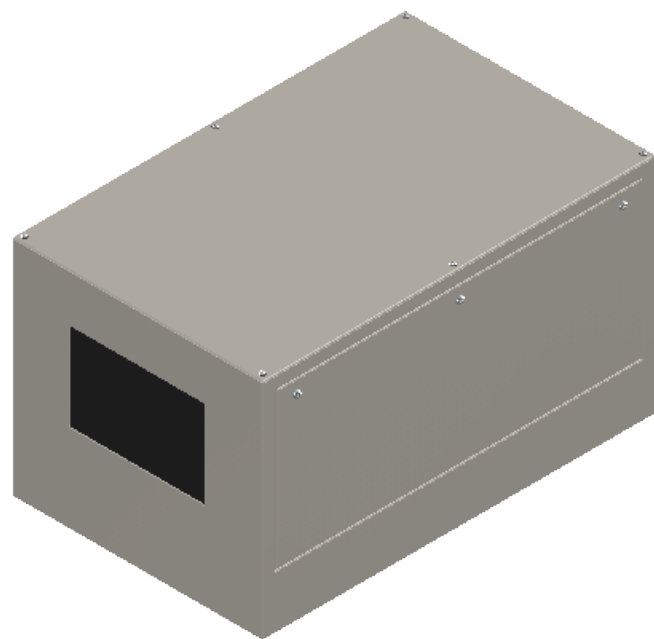

Line Set (high-pressure pipes and cooler control cable), choose from:

- 59.LS.12.03 - 3m [10ft] [] (default)
- 59.LS.12.05 - 5m [16ft] []
- 59.LS.12.08 - 8m [25ft] []
- 59.LS.12.10 - 10m [33ft] []
- 59.LS.12.15 - 15m [50ft] []

For single-zone systems, see ODU drawing 59.ODU.18

For multi-zone systems, consult Tempest for ODU specification.

Rigging Points:
M12-1.75,
6 places Top
4 Places Bottom

Note: Dimensions subject to change without notice; check with Tempest before construction.