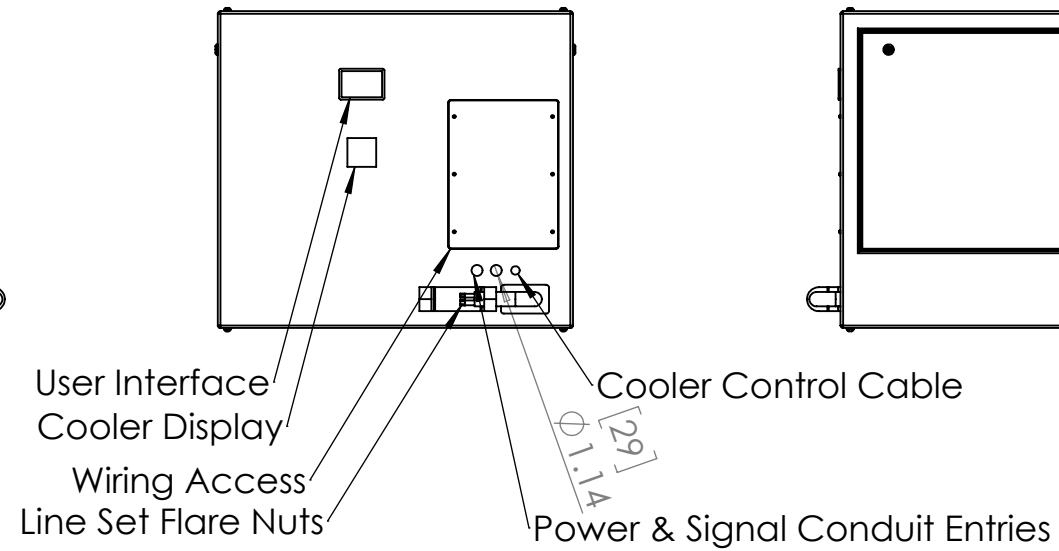

Line Set (high-pressure pipes and cooler control cable), choose from:

- 59.LS.12.03 - 3m [10ft] [] (default)
- 59.LS.12.05 - 5m [16ft] []
- 59.LS.12.08 - 8m [25ft] []
- 59.LS.12.10 - 10m [33ft] []
- 59.LS.12.15 - 15m [50ft] []

For single-zone systems, see ODU drawing 59.ODU.18

For multi-zone systems, consult Tempest for ODU specification.

Rigging Points:
M12-1.75,
6 places Top
4 Places Bottom

Note: Dimensions subject to change without notice; check with Tempest before construction.