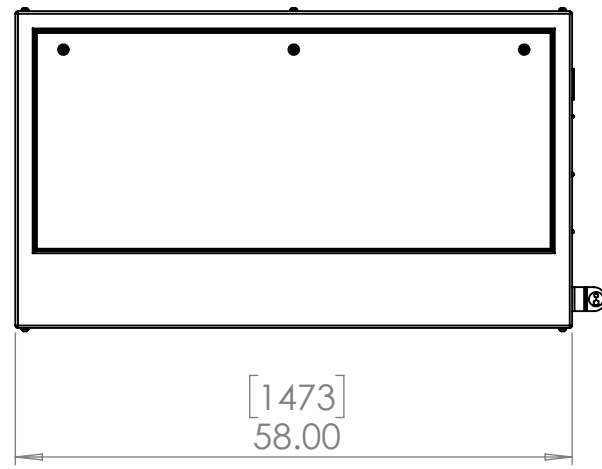

Line Set (high-pressure pipes and cooler control cable), choose from:

- 59.LS.12.03 - 3m [10ft] [] (default)
- 59.LS.12.05 - 5m [16ft] []
- 59.LS.12.08 - 8m [25ft] []
- 59.LS.12.10 - 10m [33ft] []
- 59.LS.12.15 - 15m [50ft] []

For single-zone systems, see ODU drawing 59.ODU.18

For multi-zone systems, consult Tempest for ODU specification.

Rigging Points:
M12-1.75,
6 places Top
4 Places Bottom

Note: Dimensions subject to change without notice; check with Tempest before construction.

UNLESS OTHERWISE SPECIFIED:
DIMENSIONS ARE IN INCHES
TOLERANCES:
FRACTIONAL ±
ANGULAR: MACH ± BEND ±
TWO PLACE DECIMAL ±
THREE PLACE DECIMAL ±
INTERPRET GEOMETRIC TOLERANCING PER:
MATERIAL
Aluminum
FINISH
TBD

	NAME	DATE
DRAWN	TB	8/2/2022
CHECKED		
ENG APPR.		
MFG APPR.		
Q.A.		
COMMENTS:		

TITLE:
Oasis 514 Landscape Enclosure (18k)

SIZE	DWG. NO.	REV
B	59.514.L	01