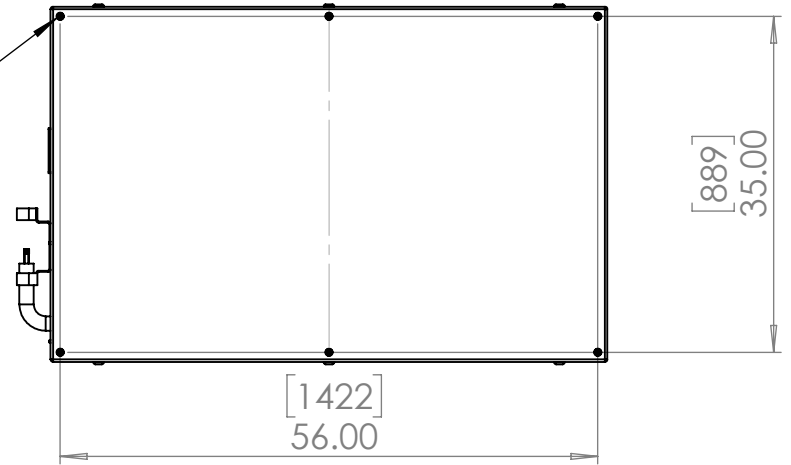

Line Set (high-pressure pipes and cooler control cable), choose from:

- 59.LS.12.03 - 3m [10ft] [] (default)
- 59.LS.12.05 - 5m [16ft] []
- 59.LS.12.08 - 8m [25ft] []
- 59.LS.12.10 - 10m [33ft] []
- 59.LS.12.15 - 15m [50ft] []

For single-zone systems, see ODU drawing 59.ODU.18

For multi-zone systems, consult Tempest for ODU specification.

Rigging Points:
M12-1.75,
6 places Top
4 Places Bottom

Note: Dimensions subject to change without notice; check with Tempest before construction.

UNLESS OTHERWISE SPECIFIED:
DIMENSIONS ARE IN INCHES
TOLERANCES:
FRACTIONAL ±
ANGULAR: MACH ± BEND ±
TWO PLACE DECIMAL ±
THREE PLACE DECIMAL ±
INTERPRET GEOMETRIC TOLERANCING PER:
MATERIAL
Aluminum
FINISH
TBD

	NAME	DATE
DRAWN	TB	8/2/2022
CHECKED		
ENG APPR.		
MFG APPR.		
Q.A.		
COMMENTS:		

TITLE:
Oasis 514 Landscape Enclosure (18k)

SIZE	DWG. NO.	REV
B	59.514.L	01