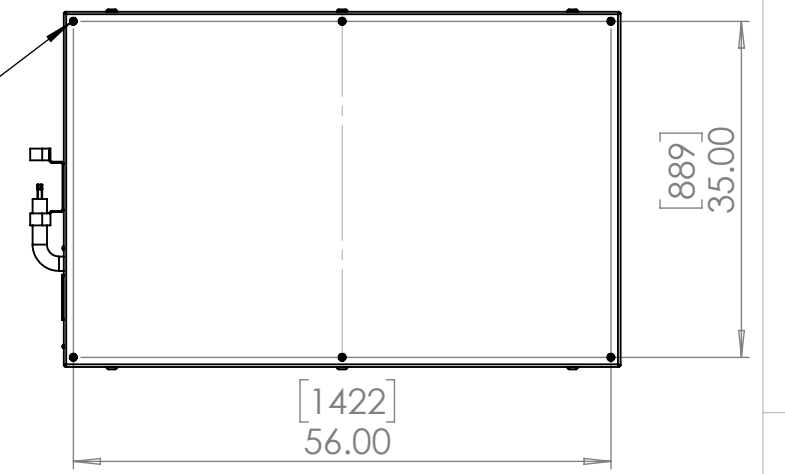

Line Set (high-pressure pipes and cooler control cable), choose from:

- 59.LS.12.03 - 3m [10ft] [] (default)
- 59.LS.12.05 - 5m [16ft] []
- 59.LS.12.08 - 8m [25ft] []
- 59.LS.12.10 - 10m [33ft] []
- 59.LS.12.15 - 15m [50ft] []

For single-zone systems, see ODU drawing 59.ODU.18

For multi-zone systems, consult Tempest for ODU specification.

Rigging Points:
M12-1.75,
6 places Top
4 Places Bottom

Note: Dimensions subject to change without notice; check with Tempest before construction.

UNLESS OTHERWISE SPECIFIED:
DIMENSIONS ARE IN INCHES
TOLERANCES:
FRACTIONAL ±
ANGULAR: MACH ± BEND ±
TWO PLACE DECIMAL ±
THREE PLACE DECIMAL ±
INTERPRET GEOMETRIC TOLERANCING PER:
MATERIAL
Aluminum
FINISH
TBD
DO NOT SCALE DRAWING

	NAME	DATE
DRAWN	TB	8/2/2022
CHECKED		
ENG APPR.		
MFG APPR.		
Q.A.		
COMMENTS:		

TEMPEST
lighting inc.

TITLE:
Oasis 322 Landscape Enclosure (12k)

SIZE B	DWG. NO. 59.322.L	REV 02
SCALE: 1:20		SHEET 1 OF 1