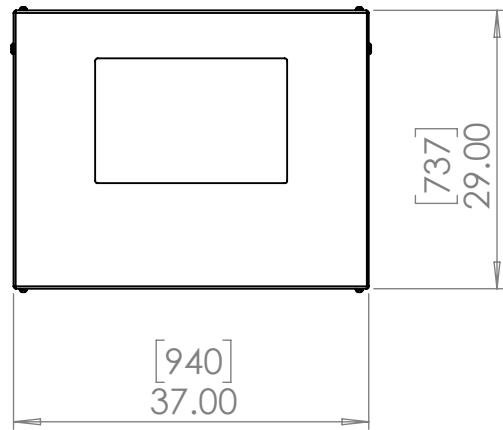

Line Set (high-pressure pipes and cooler control cable), choose from:

- 59.LS.12.03 - 3m [10ft] [] (default)
- 59.LS.12.05 - 5m [16ft] []
- 59.LS.12.08 - 8m [25ft] []
- 59.LS.12.10 - 10m [33ft] []
- 59.LS.12.15 - 15m [50ft] []

For single-zone systems, see ODU drawing 59.ODU.18

For multi-zone systems, consult Tempest for ODU specification.

Rigging Points:
M12-1.75,
6 places Top
4 Places Bottom

Note: Dimensions subject to change without notice; check with Tempest before construction.

UNLESS OTHERWISE SPECIFIED:
DIMENSIONS ARE IN INCHES
TOLERANCES:
FRACTIONAL ±
ANGULAR: MACH ± BEND ±
TWO PLACE DECIMAL ±
THREE PLACE DECIMAL ±
INTERPRET GEOMETRIC TOLERANCING PER:
MATERIAL
Aluminum
FINISH
TBD
DO NOT SCALE DRAWING