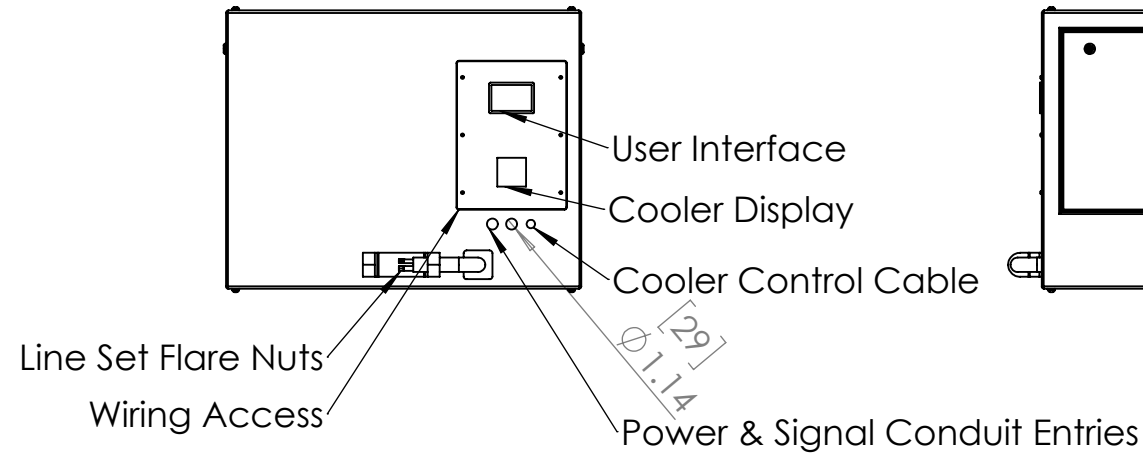

Line Set (high-pressure pipes and cooler control cable), choose from:

- 59.LS.12.03 - 3m [10ft] [] (default)
- 59.LS.12.05 - 5m [16ft] []
- 59.LS.12.08 - 8m [25ft] []
- 59.LS.12.10 - 10m [33ft] []
- 59.LS.12.15 - 15m [50ft] []

For single-zone systems, see ODU drawing 59.ODU.18

For multi-zone systems, consult Tempest for ODU specification.

Rigging Points:
M12-1.75,
6 places Top
4 Places Bottom

Note: Dimensions subject to change without notice; check with Tempest before construction.