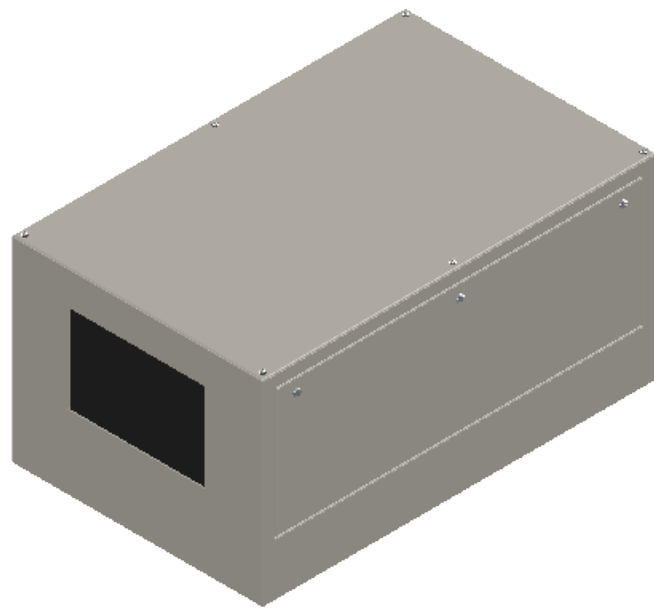

Line Set (high-pressure pipes and cooler control cable), choose from:

- 59.LS.12.03 - 3m [10ft] [] (default)
- 59.LS.12.05 - 5m [16ft] []
- 59.LS.12.08 - 8m [25ft] []
- 59.LS.12.10 - 10m [33ft] []
- 59.LS.12.15 - 15m [50ft] []

For single-zone systems, see ODU drawing 59.ODU.18

For multi-zone systems, consult Tempest for ODU specification.

Rigging Points:
M12-1.75,
6 places Top
4 Places Bottom

Note: Dimensions subject to change without notice; check with Tempest before construction.