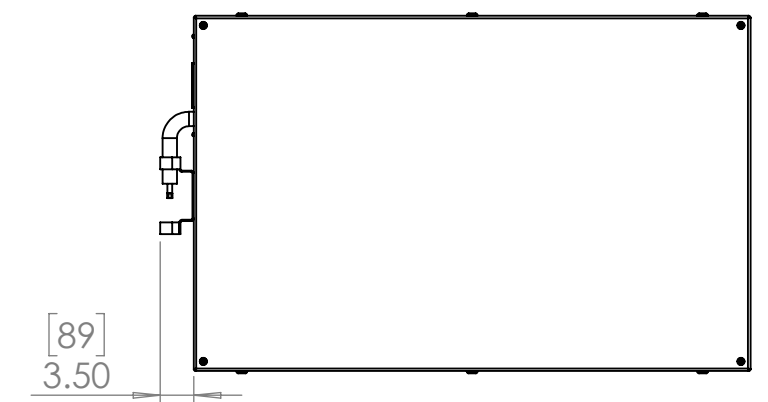

Line Set (high-pressure pipes and cooler control cable), choose from:

- 59.LS.12.03 - 3m [10ft] [] (default)
- 59.LS.12.05 - 5m [16ft] []
- 59.LS.12.08 - 8m [25ft] []
- 59.LS.12.10 - 10m [33ft] []
- 59.LS.12.15 - 15m [50ft] []

For single-zone systems, see ODU drawing 59.ODU.18

For multi-zone systems, consult Tempest for ODU specification.

Rigging Points:
M12-1.75,
6 places Top
4 Places Bottom

Note: Dimensions subject to change without notice; check with Tempest before construction.

UNLESS OTHERWISE SPECIFIED:
DIMENSIONS ARE IN INCHES
TOLERANCES:
FRACTIONAL ±
ANGULAR: MACH ± BEND ±
TWO PLACE DECIMAL ±
THREE PLACE DECIMAL ±
INTERPRET GEOMETRIC TOLERANCING PER:
MATERIAL
Aluminum
FINISH
TBD
DO NOT SCALE DRAWING