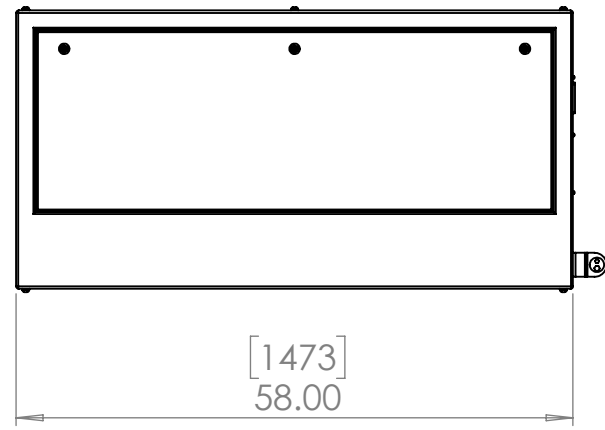

Line Set (high-pressure pipes and cooler control cable), choose from:

- 59.LS.12.03 - 3m [10ft] [] (default)
- 59.LS.12.05 - 5m [16ft] []
- 59.LS.12.08 - 8m [25ft] []
- 59.LS.12.10 - 10m [33ft] []
- 59.LS.12.15 - 15m [50ft] []

For single-zone systems, see ODU drawing 59.ODU.18

For multi-zone systems, consult Tempest for ODU specification.

Rigging Points:
M12-1.75,
6 places Top
4 Places Bottom

Note: Dimensions subject to change without notice; check with Tempest before construction.

UNLESS OTHERWISE SPECIFIED:
DIMENSIONS ARE IN INCHES
TOLERANCES:
FRACTIONAL ±
ANGULAR: MACH ± BEND ±
TWO PLACE DECIMAL ±
THREE PLACE DECIMAL ±
INTERPRET GEOMETRIC TOLERANCING PER:
MATERIAL
Aluminum
FINISH
TBD
DO NOT SCALE DRAWING

	NAME	DATE
DRAWN	TB	8/2/2022
CHECKED		
ENG APPR.		
MFG APPR.		
Q.A.		
COMMENTS:		

TEMPEST
lighting inc.

TITLE:
Oasis 322 Landscape Enclosure (12k)

SIZE B	DWG. NO. 59.322.L	REV 02
SCALE: 1:20		SHEET 1 OF 1