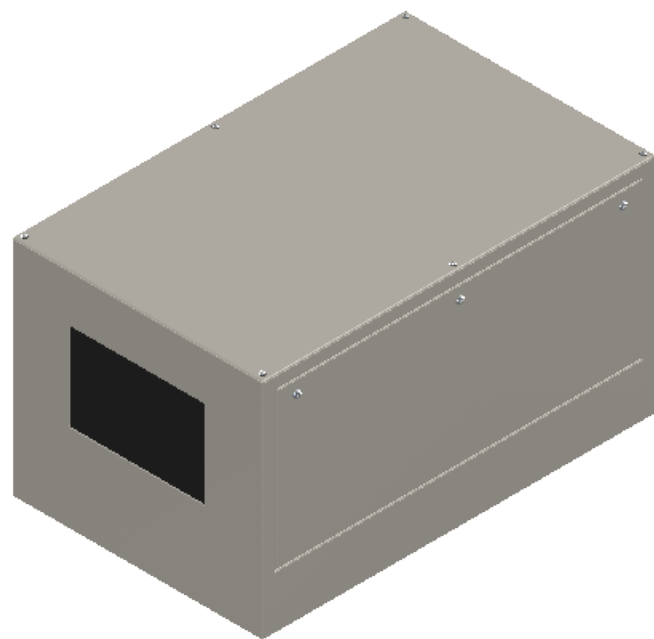

Line Set (high-pressure pipes and cooler control cable), choose from:

- 59.LS.12.03 - 3m [10ft] [] (default)
- 59.LS.12.05 - 5m [16ft] []
- 59.LS.12.08 - 8m [25ft] []
- 59.LS.12.10 - 10m [33ft] []
- 59.LS.12.15 - 15m [50ft] []

For single-zone systems, see ODU drawing 59.ODU.12

For multi-zone systems, consult Tempest for ODU specification.

Rigging Points:
M12-1.75,
6 places Top
4 Places Bottom

Note: Dimensions subject to change without notice; check with Tempest before construction.