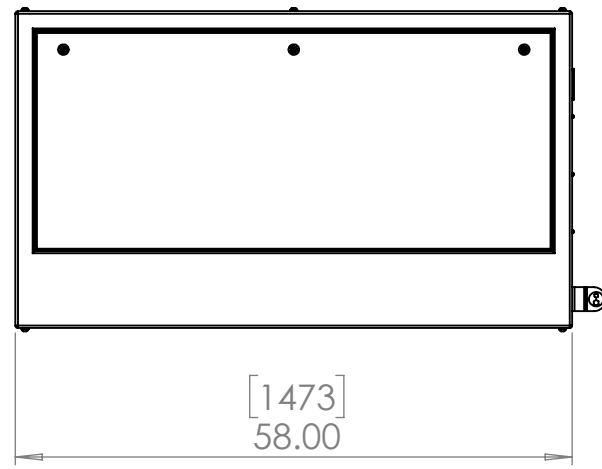

Line Set (high-pressure pipes and cooler control cable), choose from:

- 59.LS.12.03 - 3m [10ft] [] (default)
- 59.LS.12.05 - 5m [16ft] []
- 59.LS.12.08 - 8m [25ft] []
- 59.LS.12.10 - 10m [33ft] []
- 59.LS.12.15 - 15m [50ft] []

For single-zone systems, see ODU drawing 59.ODU.12

For multi-zone systems, consult Tempest for ODU specification.

Rigging Points:
M12-1.75,
6 places Top
4 Places Bottom

Note: Dimensions subject to change without notice; check with Tempest before construction.

UNLESS OTHERWISE SPECIFIED:
DIMENSIONS ARE IN INCHES
TOLERANCES:
FRACTIONAL ±
ANGULAR: MACH ± BEND ±
TWO PLACE DECIMAL ±
THREE PLACE DECIMAL ±
INTERPRET GEOMETRIC TOLERANCING PER:
MATERIAL
Aluminum
FINISH
TBD