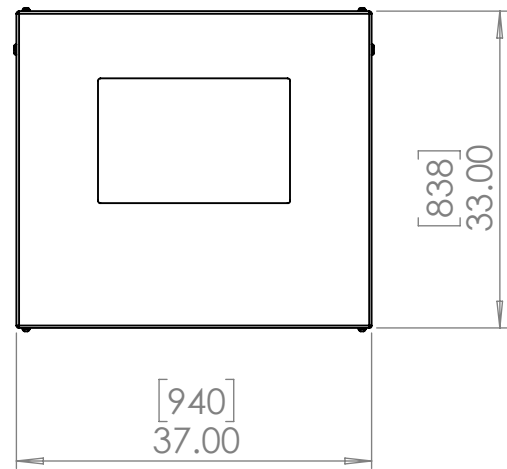

Line Set (high-pressure pipes and cooler control cable), choose from:

- 59.LS.12.03 - 3m [10ft] [] (default)
- 59.LS.12.05 - 5m [16ft] []
- 59.LS.12.08 - 8m [25ft] []
- 59.LS.12.10 - 10m [33ft] []
- 59.LS.12.15 - 15m [50ft] []

For single-zone systems, see ODU drawing 59.ODU.12

For multi-zone systems, consult Tempest for ODU specification.

Rigging Points:
M12-1.75,
6 places Top
4 Places Bottom

Note: Dimensions subject to change without notice; check with Tempest before construction.

UNLESS OTHERWISE SPECIFIED:
DIMENSIONS ARE IN INCHES
TOLERANCES:
FRACTIONAL ±
ANGULAR: MACH ± BEND ±
TWO PLACE DECIMAL ±
THREE PLACE DECIMAL ±
INTERPRET GEOMETRIC TOLERANCING PER:
MATERIAL
Aluminum
FINISH
TBD