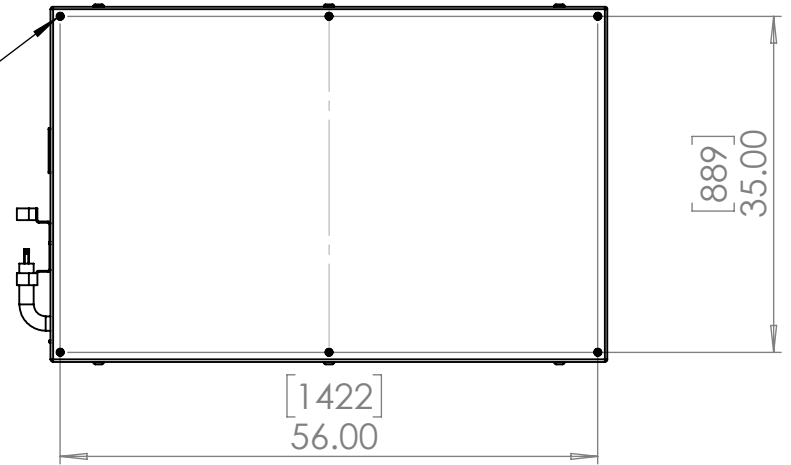

Line Set (high-pressure pipes and cooler control cable), choose from:

- 59.LS.12.03 - 3m [10ft] [] (default)
- 59.LS.12.05 - 5m [16ft] []
- 59.LS.12.08 - 8m [25ft] []
- 59.LS.12.10 - 10m [33ft] []
- 59.LS.12.15 - 15m [50ft] []

For single-zone systems, see ODU drawing 59.ODU.12

For multi-zone systems, consult Tempest for ODU specification.

Rigging Points:
M12-1.75,
6 places Top
4 Places Bottom

Note: Dimensions subject to change without notice; check with Tempest before construction.

UNLESS OTHERWISE SPECIFIED:
DIMENSIONS ARE IN INCHES
TOLERANCES:
FRACTIONAL ±
ANGULAR: MACH ± BEND ±
TWO PLACE DECIMAL ±
THREE PLACE DECIMAL ±
INTERPRET GEOMETRIC TOLERANCING PER:
MATERIAL
Aluminum
FINISH
TBD