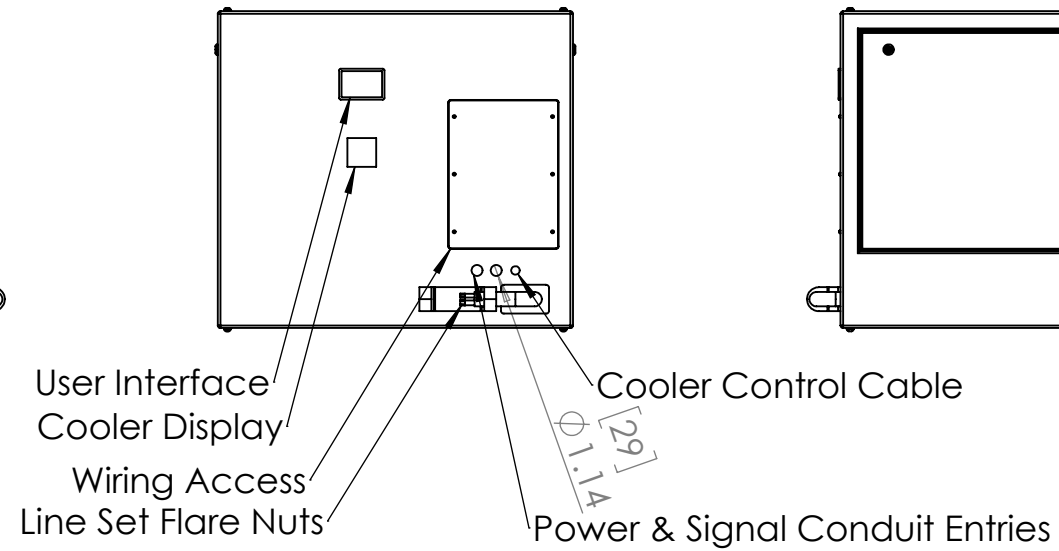

Line Set (high-pressure pipes and cooler control cable), choose from:

- 59.LS.12.03 - 3m [10ft] [] (default)
- 59.LS.12.05 - 5m [16ft] []
- 59.LS.12.08 - 8m [25ft] []
- 59.LS.12.10 - 10m [33ft] []
- 59.LS.12.15 - 15m [50ft] []

For single-zone systems, see ODU drawing 59.ODU.12

For multi-zone systems, consult Tempest for ODU specification.

Rigging Points:
M12-1.75,
6 places Top
4 Places Bottom

Note: Dimensions subject to change without notice; check with Tempest before construction.