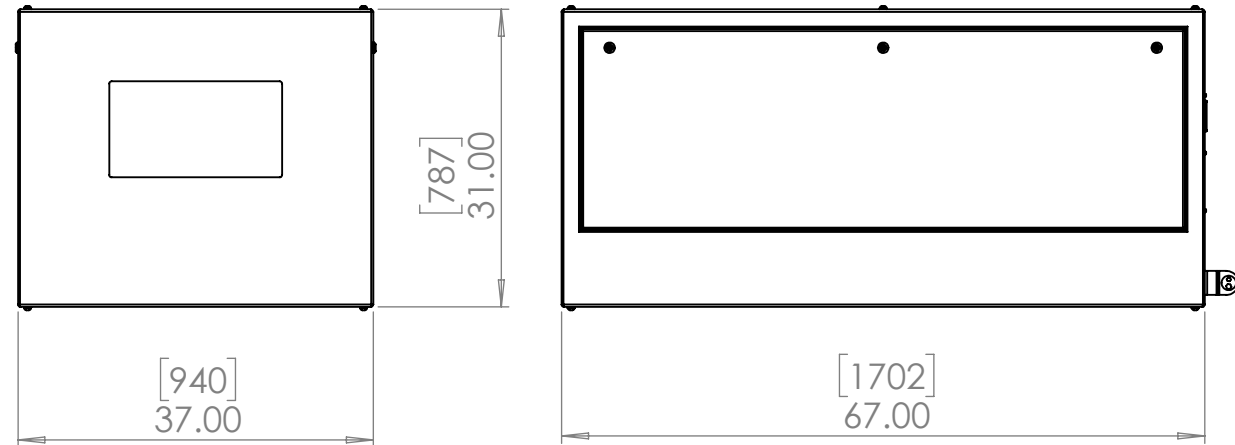

Line Set (high-pressure pipes and cooler control cable), choose from:

- 59.LS.12.03 - 3m [10ft] [] (default)
- 59.LS.12.05 - 5m [16ft] []
- 59.LS.12.08 - 8m [25ft] []
- 59.LS.12.10 - 10m [33ft] []
- 59.LS.12.15 - 15m [50ft] []

For single-zone systems, see ODU drawing 59.ODU.12

For multi-zone systems, consult Tempest for ODU specification.

Rigging Points:
M12-1.75,
6 places Top
4 Places Bottom

Note: Dimensions subject to change without notice; check with Tempest before construction.

UNLESS OTHERWISE SPECIFIED:
DIMENSIONS ARE IN INCHES
TOLERANCES:
FRACTIONAL ±
ANGULAR: MACH ± BEND ±
TWO PLACE DECIMAL ±
THREE PLACE DECIMAL ±
INTERPRET GEOMETRIC TOLERANCING PER:
MATERIAL
Aluminum
FINISH
TBD

	NAME	DATE
DRAWN	TB	8/2/2022
CHECKED		
ENG APPR.		
MFG APPR.		
Q.A.		
COMMENTS:		

TITLE:
Oasis 320 Landscape Enclosure (12k)

SIZE	DWG. NO.	REV
B	59.320.L	02

SCALE: 1:20 SHEET 1 OF 1

DO NOT SCALE DRAWING