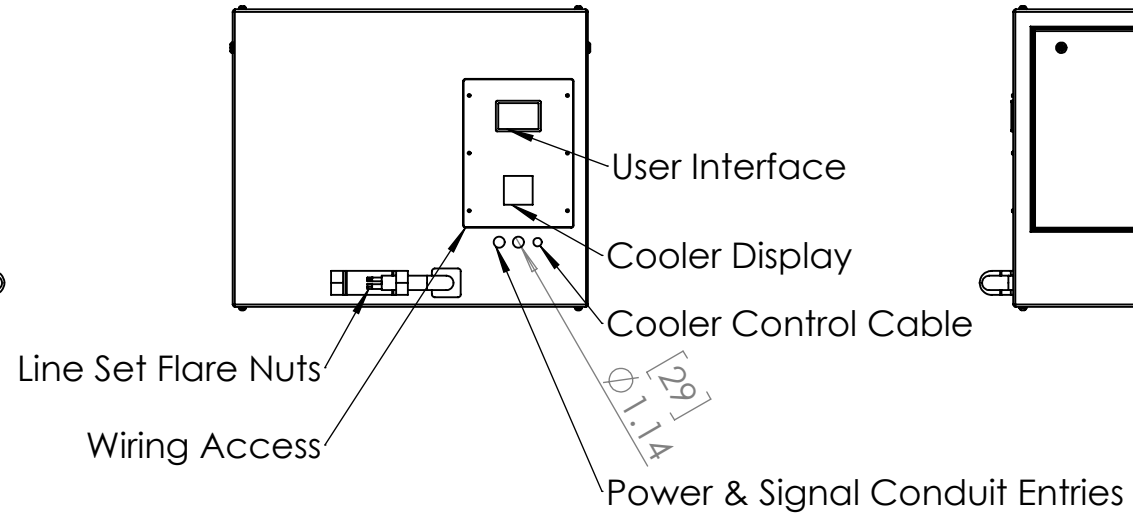

Line Set (high-pressure pipes and cooler control cable), choose from:

- 59.LS.12.03 - 3m [10ft] [] (default)
- 59.LS.12.05 - 5m [16ft] []
- 59.LS.12.08 - 8m [25ft] []
- 59.LS.12.10 - 10m [33ft] []
- 59.LS.12.15 - 15m [50ft] []

For single-zone systems, see ODU drawing 59.ODU.12

For multi-zone systems, consult Tempest for ODU specification.

Rigging Points:
M12-1.75,
6 places Top
4 Places Bottom

Note: Dimensions subject to change without notice; check with Tempest before construction.