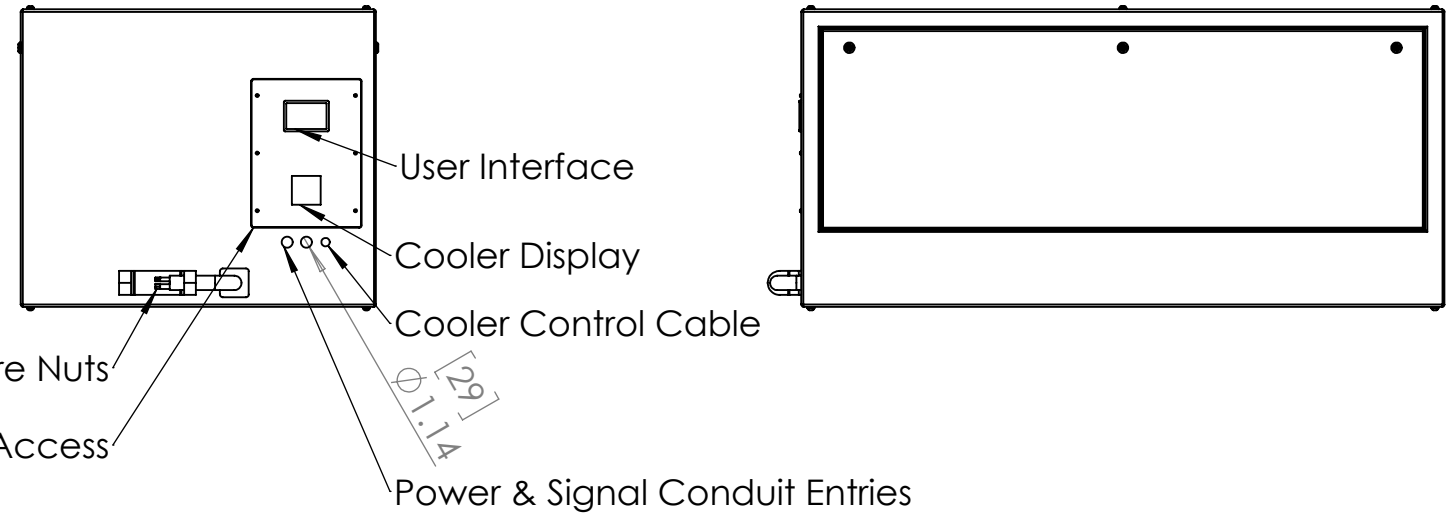

Line Set (high-pressure pipes and cooler control cable), choose from:

- 59.LS.12.03 - 3m [10ft] [] (default)
- 59.LS.12.05 - 5m [16ft] []
- 59.LS.12.08 - 8m [25ft] []
- 59.LS.12.10 - 10m [33ft] []
- 59.LS.12.15 - 15m [50ft] []

For single-zone systems, see ODU drawing 59.ODU.12

For multi-zone systems, consult Tempest for ODU specification.

Rigging Points:
M12-1.75,
6 places Top
4 Places Bottom

Note: Dimensions subject to change without notice; check with Tempest before construction.