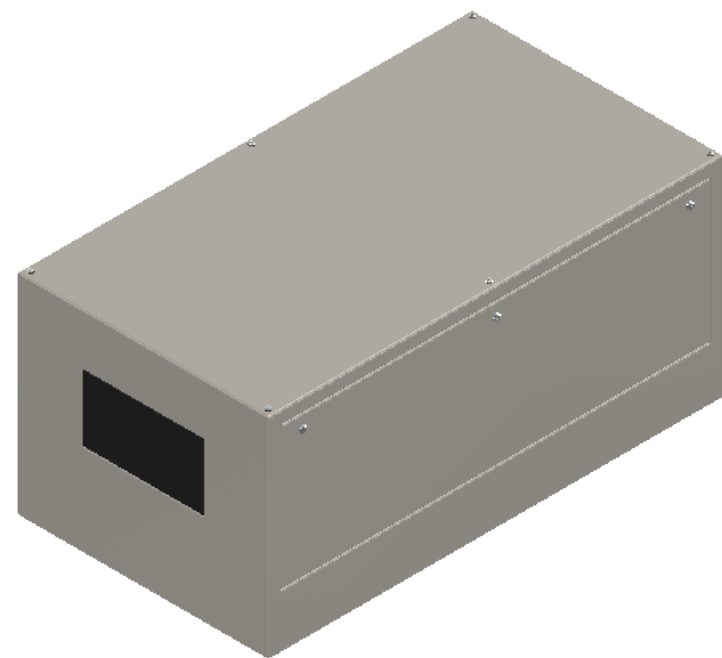

Line Set (high-pressure pipes and cooler control cable), choose from:

- 59.LS.12.03 - 3m [10ft] [] (default)
- 59.LS.12.05 - 5m [16ft] []
- 59.LS.12.08 - 8m [25ft] []
- 59.LS.12.10 - 10m [33ft] []
- 59.LS.12.15 - 15m [50ft] []

For single-zone systems, see ODU drawing 59.ODU.12

For multi-zone systems, consult Tempest for ODU specification.

Rigging Points:
M12-1.75,
6 places Top
4 Places Bottom

Note: Dimensions subject to change without notice; check with Tempest before construction.