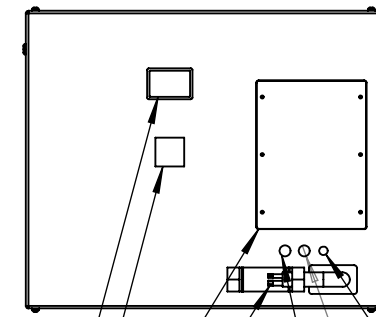

Line Set (high-pressure pipes and cooler control cable), choose from:

- 59.LS.12.03 - 3m [10ft] [] (default)
- 59.LS.12.05 - 5m [16ft] []
- 59.LS.12.08 - 8m [25ft] []
- 59.LS.12.10 - 10m [33ft] []
- 59.LS.12.15 - 15m [50ft] []

For single-zone systems, see ODU drawing 59.ODU.12

For multi-zone systems, consult Tempest for ODU specification.

Rigging Points:
M12-1.75,
6 places Top
4 Places Bottom

Note: Dimensions subject to change without notice; check with Tempest before construction.

UNLESS OTHERWISE SPECIFIED:
DIMENSIONS ARE IN INCHES
TOLERANCES:
FRACTIONAL ±
ANGULAR: MACH ± BEND ±
TWO PLACE DECIMAL ±
THREE PLACE DECIMAL ±
INTERPRET GEOMETRIC TOLERANCING PER:
MATERIAL
Aluminum
FINISH
TBD