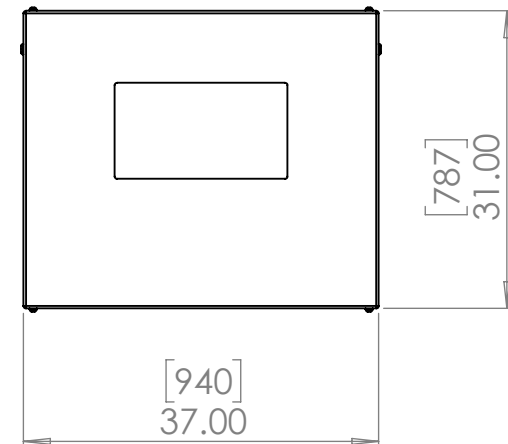

Line Set (high-pressure pipes and cooler control cable), choose from:

- 59.LS.12.03 - 3m [10ft] [] (default)
- 59.LS.12.05 - 5m [16ft] []
- 59.LS.12.08 - 8m [25ft] []
- 59.LS.12.10 - 10m [33ft] []
- 59.LS.12.15 - 15m [50ft] []

For single-zone systems, see ODU drawing 59.ODU.12

For multi-zone systems, consult Tempest for ODU specification.

Rigging Points:
M12-1.75,
6 places Top
4 Places Bottom

Note: Dimensions subject to change without notice; check with Tempest before construction.

UNLESS OTHERWISE SPECIFIED:
DIMENSIONS ARE IN INCHES
TOLERANCES:
FRACTIONAL ±
ANGULAR: MACH ± BEND ±
TWO PLACE DECIMAL ±
THREE PLACE DECIMAL ±
INTERPRET GEOMETRIC TOLERANCING PER:
MATERIAL
Aluminum
FINISH
TBD

	NAME	DATE
DRAWN	TB	8/2/2022
CHECKED		
ENG APPR.		
MFG APPR.		
Q.A.		
COMMENTS:		

TITLE:
Oasis 320 Landscape Enclosure (12k)

SIZE	DWG. NO.	REV
B	59.320.L	01