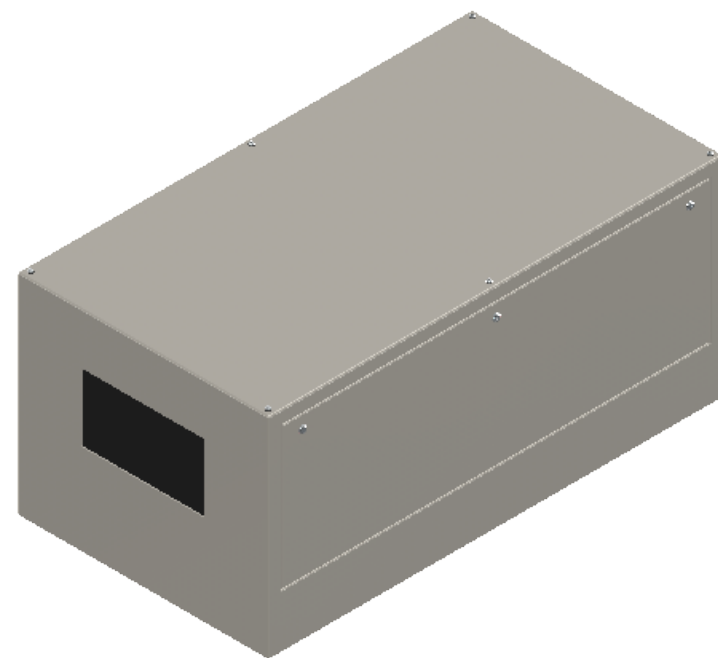

Line Set (high-pressure pipes and cooler control cable), choose from:

- 59.LS.12.03 - 3m [10ft] [] (default)
- 59.LS.12.05 - 5m [16ft] []
- 59.LS.12.08 - 8m [25ft] []
- 59.LS.12.10 - 10m [33ft] []
- 59.LS.12.15 - 15m [50ft] []

For single-zone systems, see ODU drawing 59.ODU.12

For multi-zone systems, consult Tempest for ODU specification.

Rigging Points:
M12-1.75,
6 places Top
4 Places Bottom

Note: Dimensions subject to change without notice; check with Tempest before construction.