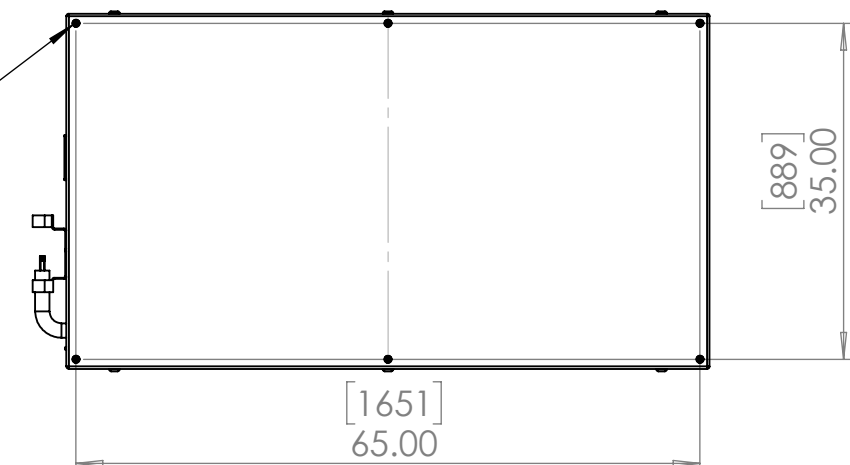

Line Set (high-pressure pipes and cooler control cable), choose from:

- 59.LS.12.03 - 3m [10ft] [] (default)
- 59.LS.12.05 - 5m [16ft] []
- 59.LS.12.08 - 8m [25ft] []
- 59.LS.12.10 - 10m [33ft] []
- 59.LS.12.15 - 15m [50ft] []

For single-zone systems, see ODU drawing 59.ODU.12

For multi-zone systems, consult Tempest for ODU specification.

Rigging Points:
M12-1.75,
6 places Top
4 Places Bottom

Note: Dimensions subject to change without notice; check with Tempest before construction.

UNLESS OTHERWISE SPECIFIED:
DIMENSIONS ARE IN INCHES
TOLERANCES:
FRACTIONAL ±
ANGULAR: MACH ± BEND ±
TWO PLACE DECIMAL ±
THREE PLACE DECIMAL ±
INTERPRET GEOMETRIC TOLERANCING PER:
MATERIAL
Aluminum
FINISH
TBD