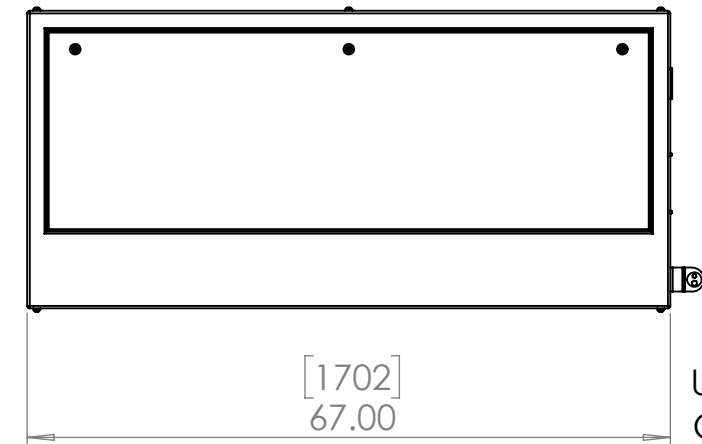

Line Set (high-pressure pipes and cooler control cable), choose from:

- 59.LS.12.03 - 3m [10ft] [] (default)
- 59.LS.12.05 - 5m [16ft] []
- 59.LS.12.08 - 8m [25ft] []
- 59.LS.12.10 - 10m [33ft] []
- 59.LS.12.15 - 15m [50ft] []

For single-zone systems, see ODU drawing 59.ODU.12

For multi-zone systems, consult Tempest for ODU specification.

Rigging Points:
M12-1.75,
6 places Top
4 Places Bottom

Note: Dimensions subject to change without notice; check with Tempest before construction.

UNLESS OTHERWISE SPECIFIED:
DIMENSIONS ARE IN INCHES
TOLERANCES:
FRACTIONAL ±
ANGULAR: MACH ± BEND ±
TWO PLACE DECIMAL ±
THREE PLACE DECIMAL ±
INTERPRET GEOMETRIC TOLERANCING PER:
MATERIAL
Aluminum
FINISH
TBD