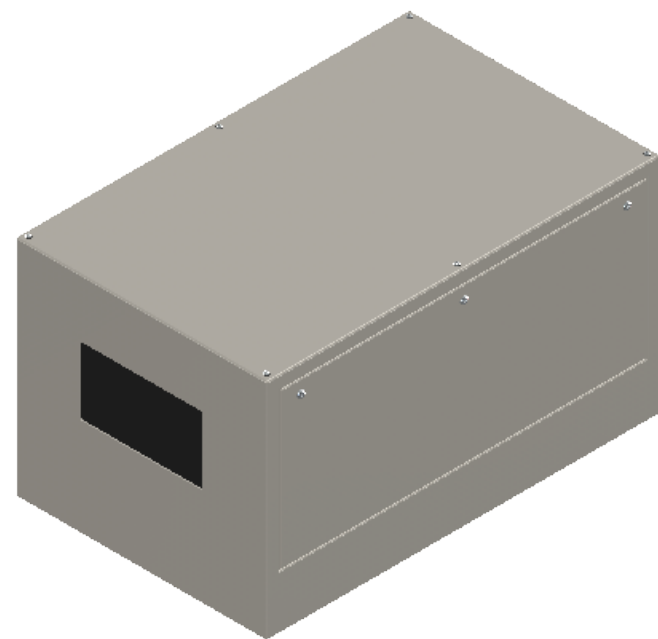

[89]
3.50

UNLESS OTHERWISE SPECIFIED:
DIMENSIONS ARE IN INCHES
TOLERANCES:
FRACTIONAL ±
ANGULAR: MACH ± BEND ±
TWO PLACE DECIMAL ±
THREE PLACE DECIMAL ±
INTERPRET GEOMETRIC TOLERANCING PER:
MATERIAL
Aluminum
FINISH
TBD

	NAME	DATE
DRAWN	TB	8/2/2022
CHECKED		
ENG APPR.		
MFG APPR.		
Q.A.		
COMMENTS:		

TITLE:
Oasis 314 Landscape Enclosure (12k)

SIZE	DWG. NO.	REV
B	59.314.L	01

SCALE: 1:20 SHEET 1 OF 1

Note: Dimensions subject to change without notice; check with Tempest before construction.

DO NOT SCALE DRAWING