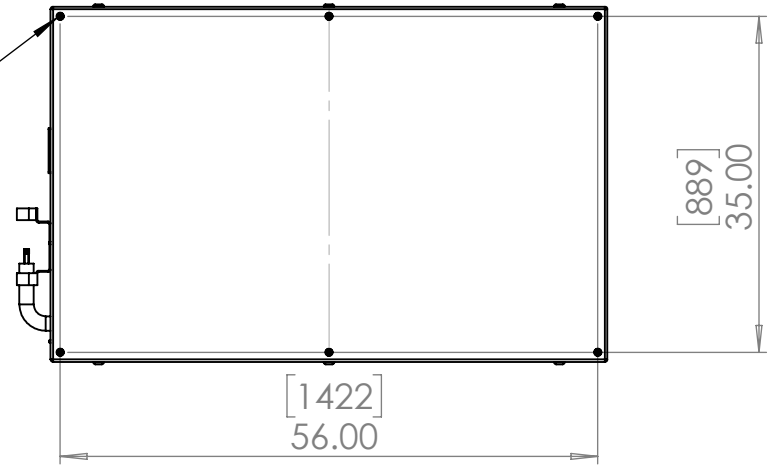

Line Set (high-pressure pipes and cooler control cable), choose from:

- 59.LS.12.03 - 3m [10ft] [] (default)
- 59.LS.12.05 - 5m [16ft] []
- 59.LS.12.08 - 8m [25ft] []
- 59.LS.12.10 - 10m [33ft] []
- 59.LS.12.15 - 15m [50ft] []

For single-zone systems, see ODU drawing 59.ODU.12

For multi-zone systems, consult Tempest for ODU specification.

Rigging Points:
M12-1.75,
6 places Top
4 Places Bottom

User Interface
Cooler Display
Wiring Access
Line Set Flare Nuts
Cooler Control Cable
Power & Signal Conduit Entries

Ø1.14
[29]

[89]
3.50

UNLESS OTHERWISE SPECIFIED:
DIMENSIONS ARE IN INCHES
TOLERANCES:
FRACTIONAL ±
ANGULAR: MACH ± BEND ±
TWO PLACE DECIMAL ±
THREE PLACE DECIMAL ±
INTERPRET GEOMETRIC TOLERANCING PER:
MATERIAL
Aluminum
FINISH
TBD

	NAME	DATE
DRAWN	TB	8/2/2022
CHECKED		
ENG APPR.		
MFG APPR.		
Q.A.		
COMMENTS:		

TITLE:
Oasis 314 Landscape Enclosure (12k)

SIZE	DWG. NO.	REV
B	59.314.L	01

SCALE: 1:20 SHEET 1 OF 1

Note: Dimensions subject to change without notice; check with Tempest before construction.