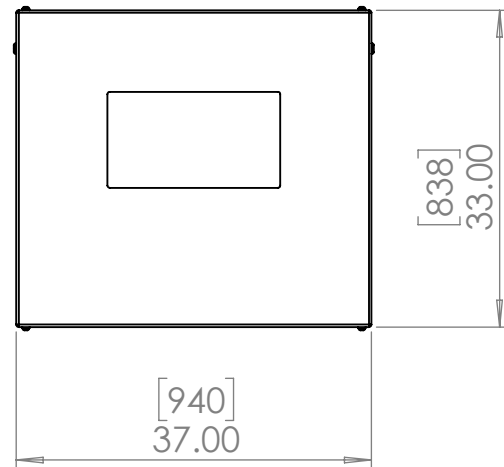

Line Set (high-pressure pipes and cooler control cable), choose from:

- 59.LS.12.03 - 3m [10ft] [] (default)
- 59.LS.12.05 - 5m [16ft] []
- 59.LS.12.08 - 8m [25ft] []
- 59.LS.12.10 - 10m [33ft] []
- 59.LS.12.15 - 15m [50ft] []

For single-zone systems, see ODU drawing 59.ODU.12

For multi-zone systems, consult Tempest for ODU specification.

Rigging Points:
M12-1.75,
6 places Top
4 Places Bottom

User Interface
Cooler Display
Wiring Access
Line Set Flare Nuts
Cooler Control Cable
Power & Signal Conduit Entries

Ø1.14
[29]

[89]
3.50

UNLESS OTHERWISE SPECIFIED:
DIMENSIONS ARE IN INCHES
TOLERANCES:
FRACTIONAL ±
ANGULAR: MACH ± BEND ±
TWO PLACE DECIMAL ±
THREE PLACE DECIMAL ±
INTERPRET GEOMETRIC TOLERANCING PER:
MATERIAL
Aluminum
FINISH
TBD

	NAME	DATE
DRAWN	TB	8/2/2022
CHECKED		
ENG APPR.		
MFG APPR.		
Q.A.		
COMMENTS:		

TITLE:
Oasis 314 Landscape Enclosure (12k)

SIZE	DWG. NO.	REV
B	59.314.L	01

SCALE: 1:20 SHEET 1 OF 1

Note: Dimensions subject to change without notice; check with Tempest before construction.