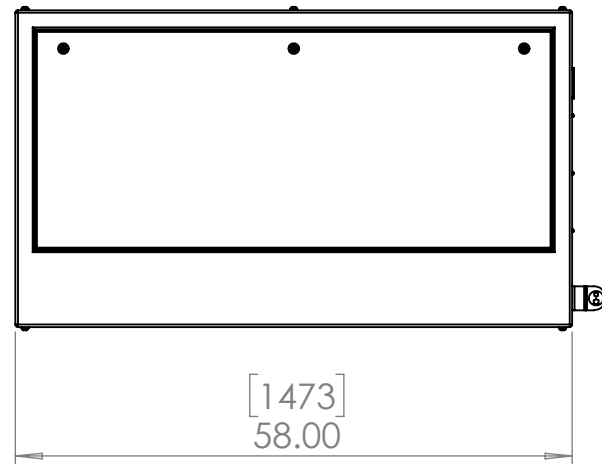

Line Set (high-pressure pipes and cooler control cable), choose from:

- 59.LS.12.03 - 3m [10ft] [] (default)
- 59.LS.12.05 - 5m [16ft] []
- 59.LS.12.08 - 8m [25ft] []
- 59.LS.12.10 - 10m [33ft] []
- 59.LS.12.15 - 15m [50ft] []

For single-zone systems, see ODU drawing 59.ODU.12

For multi-zone systems, consult Tempest for ODU specification.

Rigging Points:
M12-1.75,
6 places Top
4 Places Bottom

User Interface
Cooler Display
Wiring Access
Line Set Flare Nuts
Cooler Control Cable
Power & Signal Conduit Entries

Ø1.14
[29]

[89]
3.50

UNLESS OTHERWISE SPECIFIED:
DIMENSIONS ARE IN INCHES
TOLERANCES:
FRACTIONAL ±
ANGULAR: MACH ± BEND ±
TWO PLACE DECIMAL ±
THREE PLACE DECIMAL ±
INTERPRET GEOMETRIC TOLERANCING PER:
MATERIAL
Aluminum
FINISH
TBD

	NAME	DATE
DRAWN	TB	8/2/2022
CHECKED		
ENG APPR.		
MFG APPR.		
Q.A.		
COMMENTS:		

TITLE:
Oasis 314 Landscape Enclosure (12k)

SIZE	DWG. NO.	REV
B	59.314.L	01

SCALE: 1:20 SHEET 1 OF 1

Note: Dimensions subject to change without notice; check with Tempest before construction.