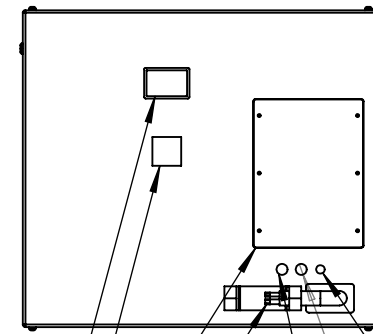

Line Set (high-pressure pipes and cooler control cable), choose from:

- 59.LS.12.03 - 3m [10ft] [] (default)
- 59.LS.12.05 - 5m [16ft] []
- 59.LS.12.08 - 8m [25ft] []
- 59.LS.12.10 - 10m [33ft] []
- 59.LS.12.15 - 15m [50ft] []

For single-zone systems, see ODU drawing 59.ODU.12

For multi-zone systems, consult Tempest for ODU specification.

Rigging Points:
M12-1.75,
6 places Top
4 Places Bottom

User Interface
Cooler Display
Wiring Access
Line Set Flare Nuts
Cooler Control Cable
Power & Signal Conduit Entries

Ø1.14
[29]

[89]
3.50

UNLESS OTHERWISE SPECIFIED:
DIMENSIONS ARE IN INCHES
TOLERANCES:
FRACTIONAL ±
ANGULAR: MACH ± BEND ±
TWO PLACE DECIMAL ±
THREE PLACE DECIMAL ±
INTERPRET GEOMETRIC TOLERANCING PER:
MATERIAL
Aluminum
FINISH
TBD