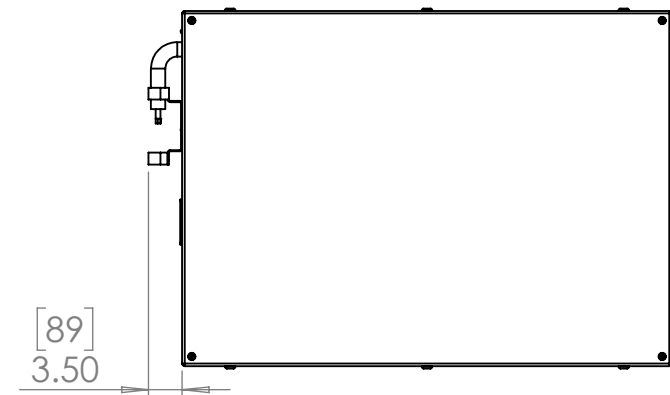

Line Set (high-pressure pipes and cooler control cable), choose from:

- 59.LS.12.03 - 3m [10ft] [] (default)
- 59.LS.12.05 - 5m [16ft] []
- 59.LS.12.08 - 8m [25ft] []
- 59.LS.12.10 - 10m [33ft] []
- 59.LS.12.15 - 15m [50ft] []

For single-zone systems, see ODU drawing 59.ODU.12

For multi-zone systems, consult Tempest for ODU specification.

Rigging Points:
M12-1.75,
6 places Top
4 Places Bottom

Note: Dimensions subject to change without notice; check with Tempest before construction.

UNLESS OTHERWISE SPECIFIED:
DIMENSIONS ARE IN INCHES
TOLERANCES:
FRACTIONAL ±
ANGULAR: MACH ± BEND ±
TWO PLACE DECIMAL ±
THREE PLACE DECIMAL ±
INTERPRET GEOMETRIC TOLERANCING PER:
MATERIAL
Aluminum
FINISH
TBD