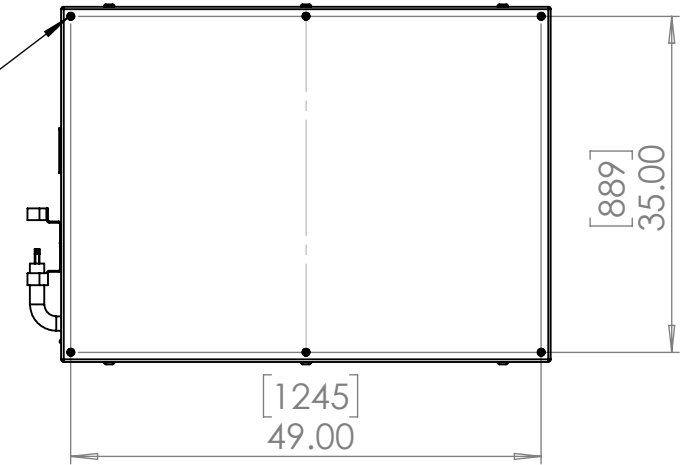

Line Set (high-pressure pipes and cooler control cable), choose from:

- 59.LS.12.03 - 3m [10ft] [] (default)
- 59.LS.12.05 - 5m [16ft] []
- 59.LS.12.08 - 8m [25ft] []
- 59.LS.12.10 - 10m [33ft] []
- 59.LS.12.15 - 15m [50ft] []

For single-zone systems, see ODU drawing 59.ODU.12

For multi-zone systems, consult Tempest for ODU specification.

Rigging Points:
M12-1.75,
6 places Top
4 Places Bottom

Note: Dimensions subject to change without notice; check with Tempest before construction.

UNLESS OTHERWISE SPECIFIED:
DIMENSIONS ARE IN INCHES
TOLERANCES:
FRACTIONAL ±
ANGULAR: MACH ± BEND ±
TWO PLACE DECIMAL ±
THREE PLACE DECIMAL ±
INTERPRET GEOMETRIC TOLERANCING PER:
MATERIAL
Aluminum
FINISH
TBD

	NAME	DATE
DRAWN	TB	8/2/2022
CHECKED		
ENG APPR.		
MFG APPR.		
Q.A.		
COMMENTS:		

TITLE:
Oasis 305 Landscape Enclosure (12k)

SIZE	DWG. NO.	REV
B	59.305.L	01