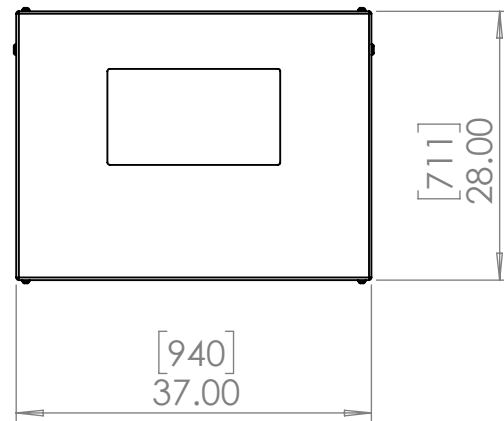

Line Set (high-pressure pipes and cooler control cable), choose from:

- 59.LS.12.03 - 3m [10ft] [] (default)
- 59.LS.12.05 - 5m [16ft] []
- 59.LS.12.08 - 8m [25ft] []
- 59.LS.12.10 - 10m [33ft] []
- 59.LS.12.15 - 15m [50ft] []

For single-zone systems, see ODU drawing 59.ODU.12

For multi-zone systems, consult Tempest for ODU specification.

Rigging Points:
M12-1.75,
6 places Top
4 Places Bottom

Note: Dimensions subject to change without notice; check with Tempest before construction.

UNLESS OTHERWISE SPECIFIED:
DIMENSIONS ARE IN INCHES
TOLERANCES:
FRACTIONAL ±
ANGULAR: MACH ± BEND ±
TWO PLACE DECIMAL ±
THREE PLACE DECIMAL ±
INTERPRET GEOMETRIC TOLERANCING PER:
MATERIAL
Aluminum
FINISH
TBD

	NAME	DATE
DRAWN	TB	8/2/2022
CHECKED		
ENG APPR.		
MFG APPR.		
Q.A.		
COMMENTS:		

TITLE:
Oasis 305 Landscape Enclosure (12k)

SIZE	DWG. NO.	REV
B	59.305.L	01