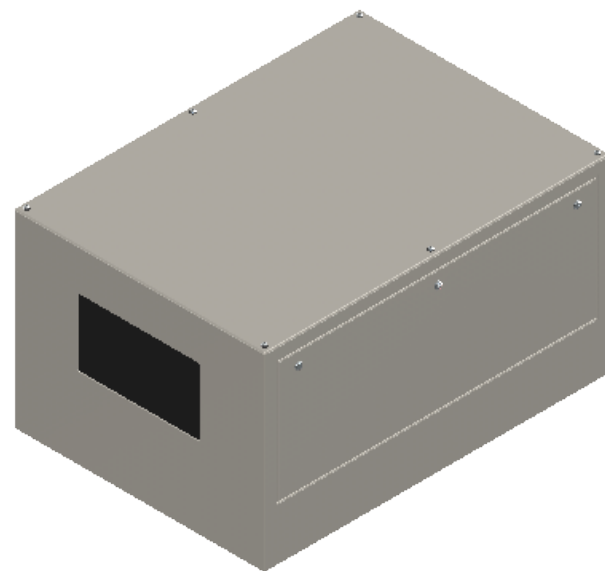

Line Set (high-pressure pipes and cooler control cable), choose from:

- 59.LS.12.03 - 3m [10ft] [] (default)
- 59.LS.12.05 - 5m [16ft] []
- 59.LS.12.08 - 8m [25ft] []
- 59.LS.12.10 - 10m [33ft] []
- 59.LS.12.15 - 15m [50ft] []

For single-zone systems, see ODU drawing 59.ODU.12

For multi-zone systems, consult Tempest for ODU specification.

Rigging Points:
M12-1.75,
6 places Top
4 Places Bottom

Note: Dimensions subject to change without notice; check with Tempest before construction.