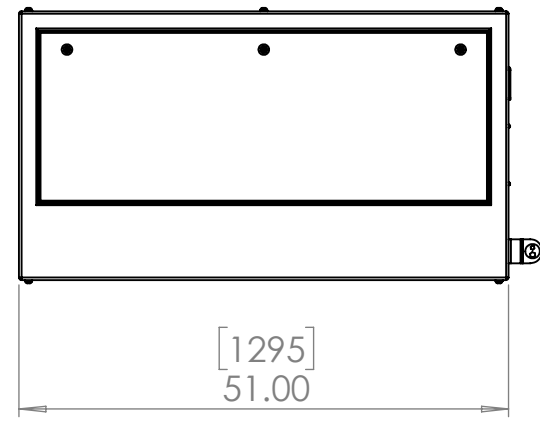

Line Set (high-pressure pipes and cooler control cable), choose from:

- 59.LS.12.03 - 3m [10ft] [] (default)
- 59.LS.12.05 - 5m [16ft] []
- 59.LS.12.08 - 8m [25ft] []
- 59.LS.12.10 - 10m [33ft] []
- 59.LS.12.15 - 15m [50ft] []

For single-zone systems, see ODU drawing 59.ODU.12

For multi-zone systems, consult Tempest for ODU specification.

Rigging Points:
M12-1.75,
6 places Top
4 Places Bottom

Note: Dimensions subject to change without notice; check with Tempest before construction.

UNLESS OTHERWISE SPECIFIED:
DIMENSIONS ARE IN INCHES
TOLERANCES:
FRACTIONAL ±
ANGULAR: MACH ± BEND ±
TWO PLACE DECIMAL ±
THREE PLACE DECIMAL ±
INTERPRET GEOMETRIC TOLERANCING PER:
MATERIAL
Aluminum
FINISH
TBD

	NAME	DATE
DRAWN	TB	8/2/2022
CHECKED		
ENG APPR.		
MFG APPR.		
Q.A.		
COMMENTS:		

TITLE:
Oasis 305 Landscape Enclosure (12k)

SIZE	DWG. NO.	REV
B	59.305.L	01