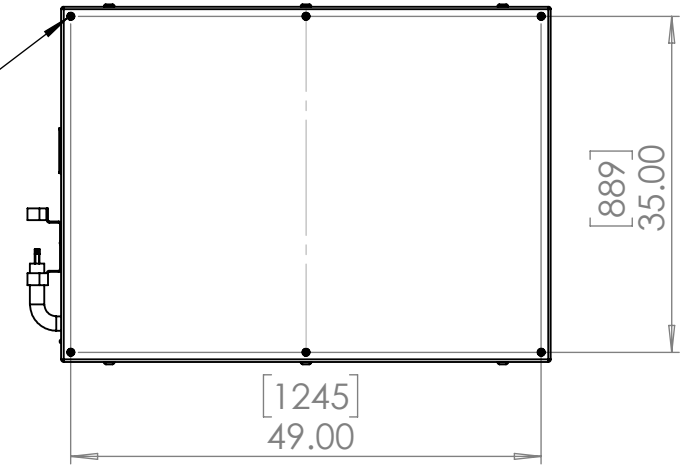

Line Set (high-pressure pipes and cooler control cable), choose from:

- 59.LS.12.03 - 3m [10ft] [] (default)
- 59.LS.12.05 - 5m [16ft] []
- 59.LS.12.08 - 8m [25ft] []
- 59.LS.12.10 - 10m [33ft] []
- 59.LS.12.15 - 15m [50ft] []

For single-zone systems, see ODU drawing 59.ODU.12

For multi-zone systems, consult Tempest for ODU specification.

Rigging Points:
M12-1.75,
6 places Top
4 Places Bottom

Note: Dimensions subject to change without notice; check with Tempest before construction.

UNLESS OTHERWISE SPECIFIED:
DIMENSIONS ARE IN INCHES
TOLERANCES:
FRACTIONAL ±
ANGULAR: MACH ± BEND ±
TWO PLACE DECIMAL ±
THREE PLACE DECIMAL ±
INTERPRET GEOMETRIC TOLERANCING PER:
MATERIAL
Aluminum
FINISH
TBD

	NAME	DATE
DRAWN	TB	8/2/2022
CHECKED		
ENG APPR.		
MFG APPR.		
Q.A.		
COMMENTS:		

TITLE:
Oasis 250 Landscape Enclosure (12k)

SIZE	DWG. NO.	REV
B	59.250.L	01