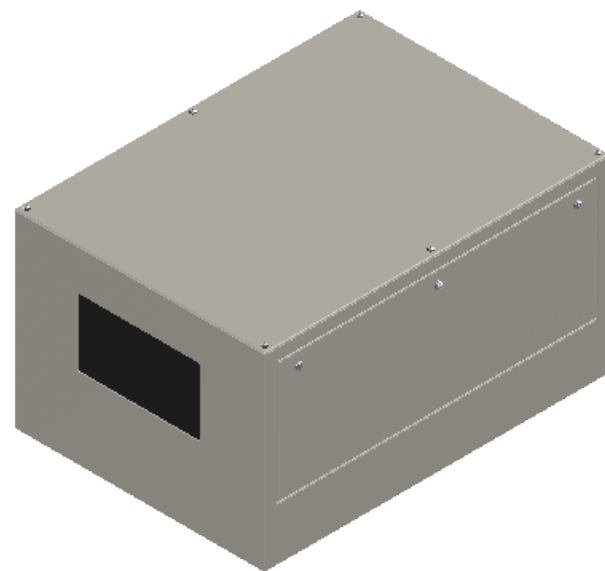

Line Set (high-pressure pipes and cooler control cable), choose from:

- 59.LS.12.03 - 3m [10ft] [] (default)
- 59.LS.12.05 - 5m [16ft] []
- 59.LS.12.08 - 8m [25ft] []
- 59.LS.12.10 - 10m [33ft] []
- 59.LS.12.15 - 15m [50ft] []

For single-zone systems, see ODU drawing 59.ODU.12

For multi-zone systems, consult Tempest for ODU specification.

Rigging Points:
M12-1.75,
6 places Top
4 Places Bottom

Note: Dimensions subject to change without notice; check with Tempest before construction.