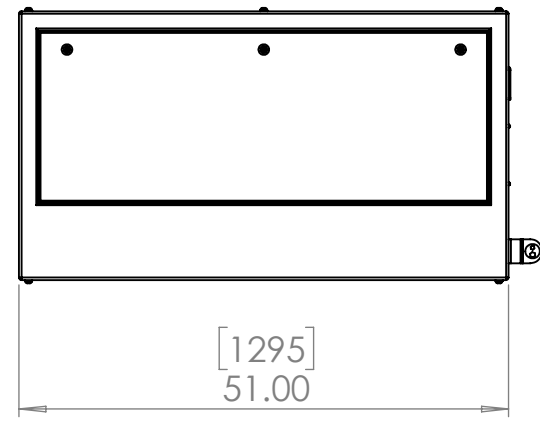

Line Set (high-pressure pipes and cooler control cable), choose from:

- 59.LS.12.03 - 3m [10ft] [] (default)
- 59.LS.12.05 - 5m [16ft] []
- 59.LS.12.08 - 8m [25ft] []
- 59.LS.12.10 - 10m [33ft] []
- 59.LS.12.15 - 15m [50ft] []

For single-zone systems, see ODU drawing 59.ODU.12

For multi-zone systems, consult Tempest for ODU specification.

Rigging Points:
M12-1.75,
6 places Top
4 Places Bottom

Note: Dimensions subject to change without notice; check with Tempest before construction.

UNLESS OTHERWISE SPECIFIED:
DIMENSIONS ARE IN INCHES
TOLERANCES:
FRACTIONAL ±
ANGULAR: MACH ± BEND ±
TWO PLACE DECIMAL ±
THREE PLACE DECIMAL ±
INTERPRET GEOMETRIC TOLERANCING PER:
MATERIAL
Aluminum
FINISH
TBD

	NAME	DATE
DRAWN	TB	8/2/2022
CHECKED		
ENG APPR.		
MFG APPR.		
Q.A.		
COMMENTS:		

TITLE:
Oasis 250 Landscape Enclosure (12k)

SIZE	DWG. NO.	REV
B	59.250.L	01