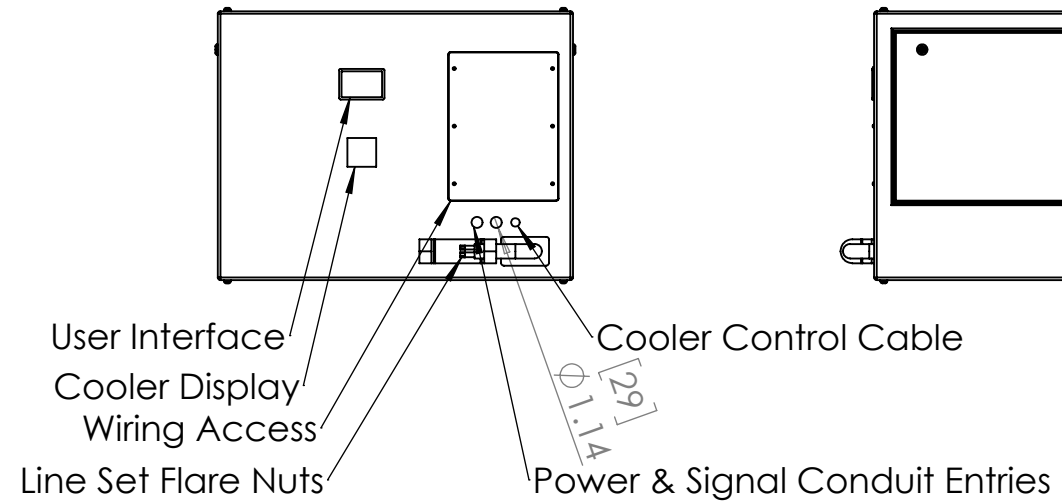

Line Set (high-pressure pipes and cooler control cable), choose from:

- 59.LS.12.03 - 3m [10ft] [] (default)
- 59.LS.12.05 - 5m [16ft] []
- 59.LS.12.08 - 8m [25ft] []
- 59.LS.12.10 - 10m [33ft] []
- 59.LS.12.15 - 15m [50ft] []

For single-zone systems, see ODU drawing 59.ODU.12

For multi-zone systems, consult Tempest for ODU specification.

Rigging Points:
M12-1.75,
6 places Top
4 Places Bottom

Note: Dimensions subject to change without notice; check with Tempest before construction.