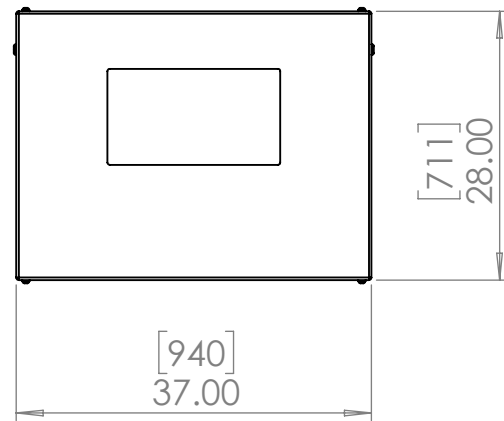

Line Set (high-pressure pipes and cooler control cable), choose from:

- 59.LS.12.03 - 3m [10ft] [] (default)
- 59.LS.12.05 - 5m [16ft] []
- 59.LS.12.08 - 8m [25ft] []
- 59.LS.12.10 - 10m [33ft] []
- 59.LS.12.15 - 15m [50ft] []

For single-zone systems, see ODU drawing 59.ODU.12

For multi-zone systems, consult Tempest for ODU specification.

Rigging Points:
M12-1.75,
6 places Top
4 Places Bottom

Note: Dimensions subject to change without notice; check with Tempest before construction.

UNLESS OTHERWISE SPECIFIED:
DIMENSIONS ARE IN INCHES
TOLERANCES:
FRACTIONAL ±
ANGULAR: MACH ± BEND ±
TWO PLACE DECIMAL ±
THREE PLACE DECIMAL ±
INTERPRET GEOMETRIC TOLERANCING PER:
MATERIAL
Aluminum
FINISH
TBD

	NAME	DATE
DRAWN	TB	8/2/2022
CHECKED		
ENG APPR.		
MFG APPR.		
Q.A.		
COMMENTS:		

TITLE:
Oasis 250 Landscape Enclosure (12k)

SIZE	DWG. NO.	REV
B	59.250.L	01