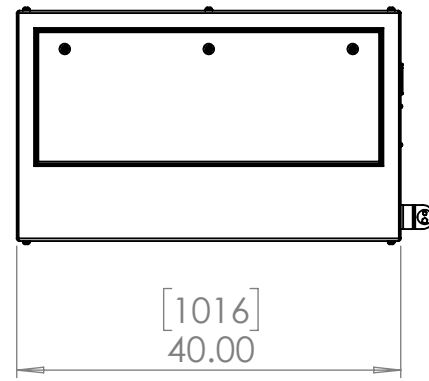

Line Set (high-pressure pipes and cooler control cable), choose from:

- 59.LS.09.03 - 3m [10ft] [ ] (default)
- 59.LS.09.05 - 5m [16ft] [ ]
- 59.LS.09.08 - 8m [25ft] [ ]
- 59.LS.09.10 - 10m [33ft] [ ]
- 59.LS.09.15 - 15m [50ft] [ ]

For single-zone systems, see ODU drawing 59.ODU.09

For multi-zone systems, consult Tempest for ODU specification.

Rigging Points:  
M12-1.75,  
6 places Top  
4 Places Bottom

Note: Dimensions subject to change without notice; check with Tempest before construction.

UNLESS OTHERWISE SPECIFIED:  
DIMENSIONS ARE IN INCHES  
TOLERANCES:  
FRACTIONAL ±  
ANGULAR: MACH ± BEND ±  
TWO PLACE DECIMAL ±  
THREE PLACE DECIMAL ±  
INTERPRET GEOMETRIC TOLERANCING PER:  
MATERIAL  
Aluminum  
FINISH  
TBD  
DO NOT SCALE DRAWING