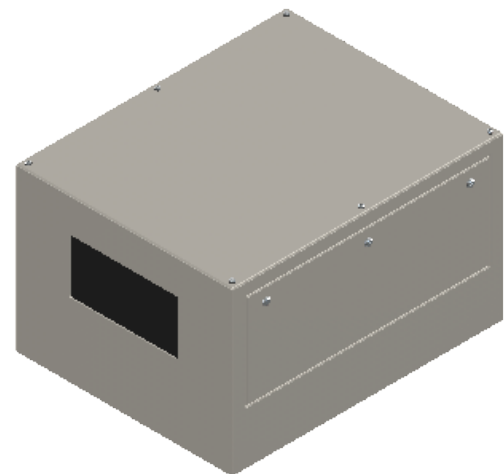

Line Set (high-pressure pipes and cooler control cable), choose from:

- 59.LS.09.03 - 3m [10ft] [ ] (default)
- 59.LS.09.05 - 5m [16ft] [ ]
- 59.LS.09.08 - 8m [25ft] [ ]
- 59.LS.09.10 - 10m [33ft] [ ]
- 59.LS.09.15 - 15m [50ft] [ ]

For single-zone systems, see ODU drawing 59.ODU.09

For multi-zone systems, consult Tempest for ODU specification.

Rigging Points:  
M12-1.75,  
6 places Top  
4 Places Bottom

Note: Dimensions subject to change without notice; check with Tempest before construction.