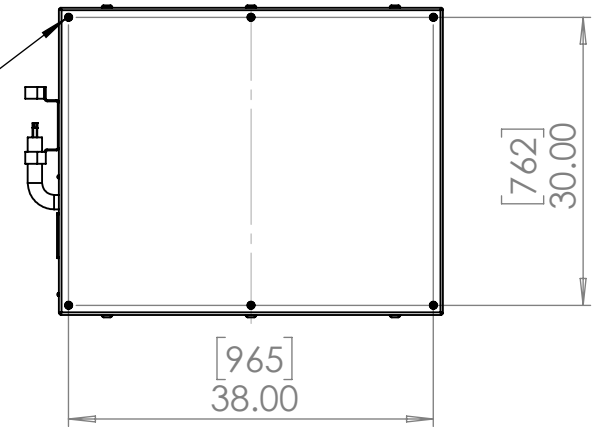

Line Set (high-pressure pipes and cooler control cable), choose from:

- 59.LS.09.03 - 3m [10ft] [ ] (default)
- 59.LS.09.05 - 5m [16ft] [ ]
- 59.LS.09.08 - 8m [25ft] [ ]
- 59.LS.09.10 - 10m [33ft] [ ]
- 59.LS.09.15 - 15m [50ft] [ ]

For single-zone systems, see ODU drawing 59.ODU.09

For multi-zone systems, consult Tempest for ODU specification.

Rigging Points:  
M12-1.75,  
6 places Top  
4 Places Bottom

Note: Dimensions subject to change without notice; check with Tempest before construction.

UNLESS OTHERWISE SPECIFIED:  
DIMENSIONS ARE IN INCHES  
TOLERANCES:  
FRACTIONAL ±  
ANGULAR: MACH ± BEND ±  
TWO PLACE DECIMAL ±  
THREE PLACE DECIMAL ±  
INTERPRET GEOMETRIC TOLERANCING PER:  
MATERIAL  
Aluminum  
FINISH  
TBD  
DO NOT SCALE DRAWING

	NAME	DATE
DRAWN	TB	8/2/2022
CHECKED		
ENG APPR.		
MFG APPR.		
Q.A.		
COMMENTS:		

TITLE:  
Oasis 204 Landscape Enclosure (9k)

SIZE	DWG. NO.	REV
<b>B</b>	59.204.L	02
SCALE: 1:20		SHEET 1 OF 1