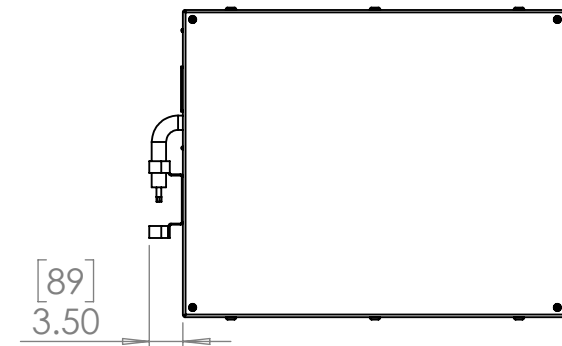

Line Set (high-pressure pipes and cooler control cable), choose from:

- 59.LS.09.03 - 3m [10ft] [ ] (default)
- 59.LS.09.05 - 5m [16ft] [ ]
- 59.LS.09.08 - 8m [25ft] [ ]
- 59.LS.09.10 - 10m [33ft] [ ]
- 59.LS.09.15 - 15m [50ft] [ ]

For single-zone systems, see ODU drawing 59.ODU.09

For multi-zone systems, consult Tempest for ODU specification.

Rigging Points:  
M12-1.75,  
6 places Top  
4 Places Bottom

Note: Dimensions subject to change without notice; check with Tempest before construction.

UNLESS OTHERWISE SPECIFIED:  
DIMENSIONS ARE IN INCHES  
TOLERANCES:  
FRACTIONAL ±  
ANGULAR: MACH ± BEND ±  
TWO PLACE DECIMAL ±  
THREE PLACE DECIMAL ±  
INTERPRET GEOMETRIC TOLERANCING PER:  
MATERIAL  
Aluminum  
FINISH  
TBD  
DO NOT SCALE DRAWING