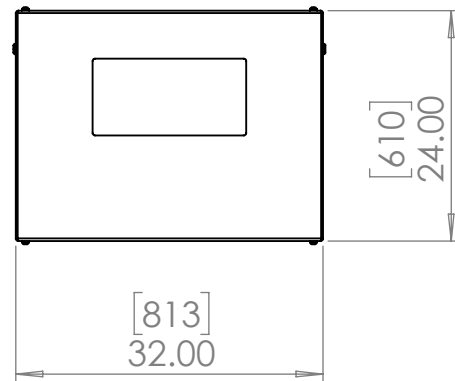

Line Set (high-pressure pipes and cooler control cable), choose from:

- 59.LS.09.03 - 3m [10ft] [ ] (default)
- 59.LS.09.05 - 5m [16ft] [ ]
- 59.LS.09.08 - 8m [25ft] [ ]
- 59.LS.09.10 - 10m [33ft] [ ]
- 59.LS.09.15 - 15m [50ft] [ ]

For single-zone systems, see ODU drawing 59.ODU.09

For multi-zone systems, consult Tempest for ODU specification.

Rigging Points:  
M12-1.75,  
6 places Top  
4 Places Bottom

Note: Dimensions subject to change without notice; check with Tempest before construction.

UNLESS OTHERWISE SPECIFIED:  
DIMENSIONS ARE IN INCHES  
TOLERANCES:  
FRACTIONAL ±  
ANGULAR: MACH ± BEND ±  
TWO PLACE DECIMAL ±  
THREE PLACE DECIMAL ±  
INTERPRET GEOMETRIC TOLERANCING PER:  
MATERIAL  
Aluminum  
FINISH  
TBD  
DO NOT SCALE DRAWING

	NAME	DATE
DRAWN	TB	8/2/2022
CHECKED		
ENG APPR.		
MFG APPR.		
Q.A.		
COMMENTS:		

TITLE:  
Oasis 204 Landscape Enclosure (9k)

SIZE	DWG. NO.	REV
<b>B</b>	59.204.L	02
SCALE: 1:20		SHEET 1 OF 1