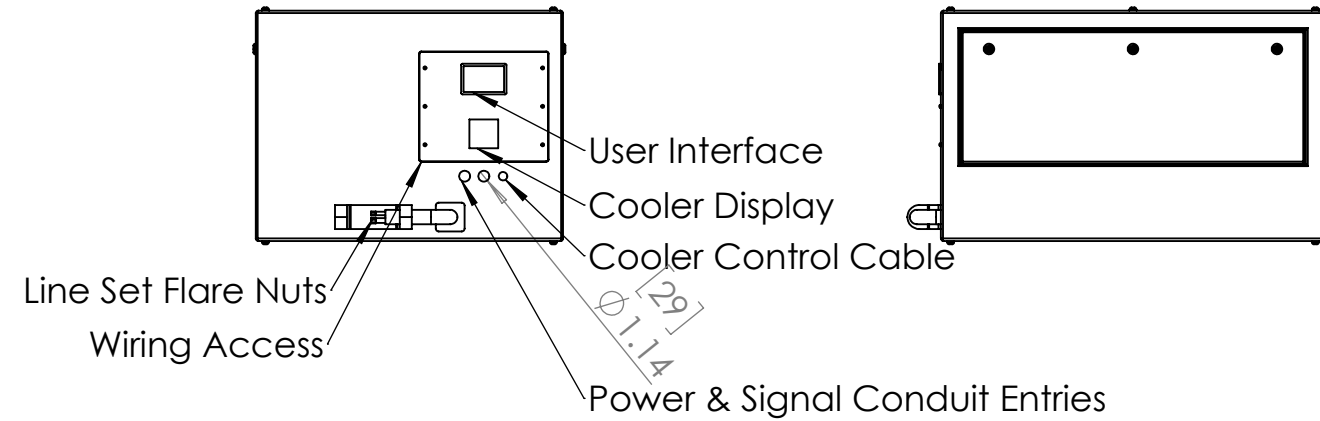

Line Set (high-pressure pipes and cooler control cable), choose from:

- 59.LS.09.03 - 3m [10ft] [ ] (default)
- 59.LS.09.05 - 5m [16ft] [ ]
- 59.LS.09.08 - 8m [25ft] [ ]
- 59.LS.09.10 - 10m [33ft] [ ]
- 59.LS.09.15 - 15m [50ft] [ ]

For single-zone systems, see ODU drawing 59.ODU.09

For multi-zone systems, consult Tempest for ODU specification.

Rigging Points:  
M12-1.75,  
6 places Top  
4 Places Bottom

Note: Dimensions subject to change without notice; check with Tempest before construction.

UNLESS OTHERWISE SPECIFIED:  
DIMENSIONS ARE IN INCHES  
TOLERANCES:  
FRACTIONAL ±  
ANGULAR: MACH ± BEND ±  
TWO PLACE DECIMAL ±  
THREE PLACE DECIMAL ±  
INTERPRET GEOMETRIC TOLERANCING PER:  
MATERIAL  
Aluminum  
FINISH  
TBD  
DO NOT SCALE DRAWING