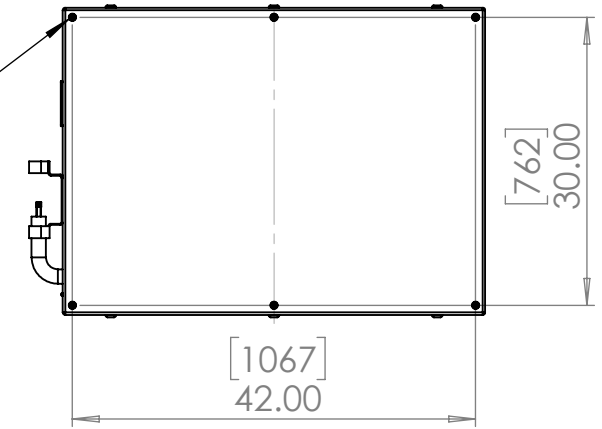

Line Set (high-pressure pipes and cooler control cable), choose from:

- 59.LS.09.03 - 3m [10ft] [] (default)
- 59.LS.09.05 - 5m [16ft] []
- 59.LS.09.08 - 8m [25ft] []
- 59.LS.09.10 - 10m [33ft] []
- 59.LS.09.15 - 15m [50ft] []

For single-zone systems, see ODU drawing 59.ODU.09

For multi-zone systems, consult Tempest for ODU specification.

Rigging Points:
M12-1.75,
6 Places Top
4 Places Bottom

Note: Dimensions subject to change without notice; check with Tempest before construction.

UNLESS OTHERWISE SPECIFIED:
DIMENSIONS ARE IN INCHES
TOLERANCES:
FRACTIONAL ±
ANGULAR: MACH ± BEND ±
TWO PLACE DECIMAL ±
THREE PLACE DECIMAL ±
INTERPRET GEOMETRIC TOLERANCING PER:
MATERIAL
Aluminum
FINISH
TBD

	NAME	DATE
DRAWN	TB	8/2/2022
CHECKED		
ENG APPR.		
MFG APPR.		
Q.A.		
COMMENTS:		

TITLE:
Oasis 204 Landscape Enclosure (9k)

SIZE	DWG. NO.	REV
B	59.204.L	01