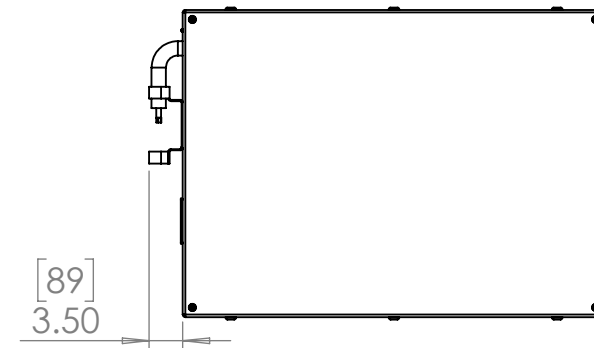

Line Set (high-pressure pipes and cooler control cable), choose from:

- 59.LS.09.03 - 3m [10ft] [] (default)
- 59.LS.09.05 - 5m [16ft] []
- 59.LS.09.08 - 8m [25ft] []
- 59.LS.09.10 - 10m [33ft] []
- 59.LS.09.15 - 15m [50ft] []

For single-zone systems, see ODU drawing 59.ODU.09

For multi-zone systems, consult Tempest for ODU specification.

Rigging Points:
M12-1.75,
6 Places Top
4 Places Bottom

Note: Dimensions subject to change without notice; check with Tempest before construction.

UNLESS OTHERWISE SPECIFIED:
DIMENSIONS ARE IN INCHES
TOLERANCES:
FRACTIONAL ±
ANGULAR: MACH ± BEND ±
TWO PLACE DECIMAL ±
THREE PLACE DECIMAL ±
INTERPRET GEOMETRIC TOLERANCING PER:
MATERIAL
Aluminum
FINISH
TBD