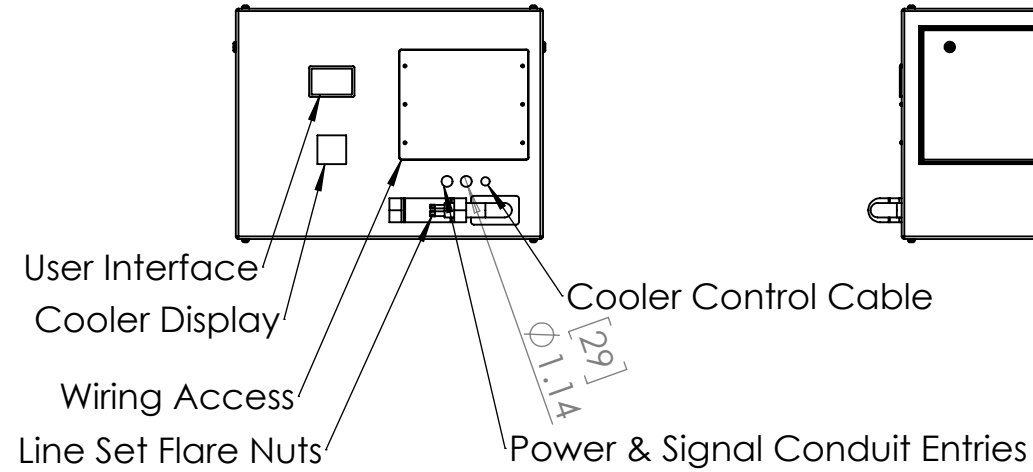

Line Set (high-pressure pipes and cooler control cable), choose from:

- 59.LS.09.03 - 3m [10ft] [] (default)
- 59.LS.09.05 - 5m [16ft] []
- 59.LS.09.08 - 8m [25ft] []
- 59.LS.09.10 - 10m [33ft] []
- 59.LS.09.15 - 15m [50ft] []

For single-zone systems, see ODU drawing 59.ODU.09

For multi-zone systems, consult Tempest for ODU specification.

Rigging Points:
M12-1.75,
6 Places Top
4 Places Bottom

Note: Dimensions subject to change without notice; check with Tempest before construction.