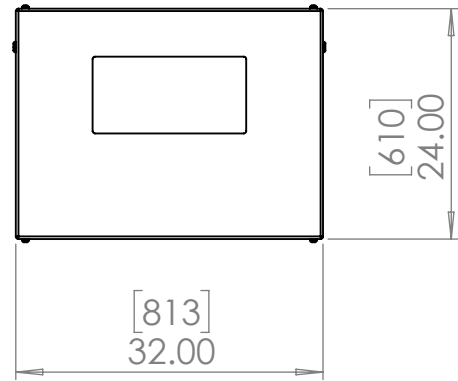

Line Set (high-pressure pipes and cooler control cable), choose from:

- 59.LS.09.03 - 3m [10ft] [] (default)
- 59.LS.09.05 - 5m [16ft] []
- 59.LS.09.08 - 8m [25ft] []
- 59.LS.09.10 - 10m [33ft] []
- 59.LS.09.15 - 15m [50ft] []

For single-zone systems, see ODU drawing 59.ODU.09

For multi-zone systems, consult Tempest for ODU specification.

Rigging Points:
M12-1.75,
6 Places Top
4 Places Bottom

Note: Dimensions subject to change without notice; check with Tempest before construction.

UNLESS OTHERWISE SPECIFIED:
DIMENSIONS ARE IN INCHES
TOLERANCES:
FRACTIONAL ±
ANGULAR: MACH ± BEND ±
TWO PLACE DECIMAL ±
THREE PLACE DECIMAL ±
INTERPRET GEOMETRIC TOLERANCING PER:
MATERIAL
Aluminum
FINISH
TBD