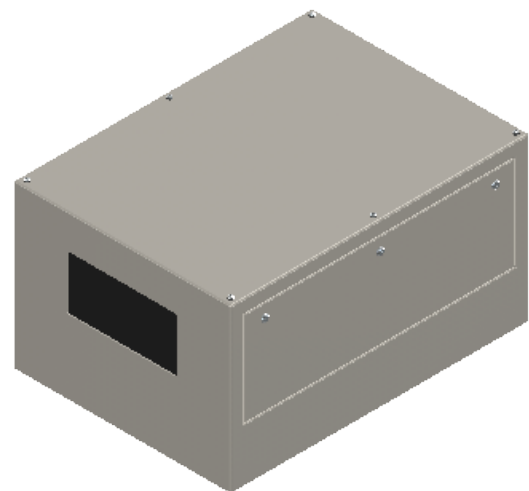

Line Set (high-pressure pipes and cooler control cable), choose from:

- 59.LS.09.03 - 3m [10ft] [] (default)
- 59.LS.09.05 - 5m [16ft] []
- 59.LS.09.08 - 8m [25ft] []
- 59.LS.09.10 - 10m [33ft] []
- 59.LS.09.15 - 15m [50ft] []

For single-zone systems, see ODU drawing 59.ODU.09

For multi-zone systems, consult Tempest for ODU specification.

Rigging Points:
M12-1.75,
6 Places Top
4 Places Bottom

Note: Dimensions subject to change without notice; check with Tempest before construction.