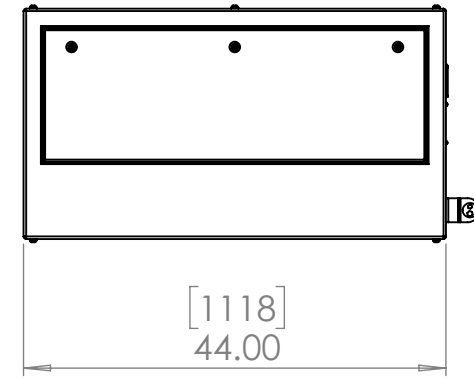

Line Set (high-pressure pipes and cooler control cable), choose from:

- 59.LS.09.03 - 3m [10ft] [] (default)
- 59.LS.09.05 - 5m [16ft] []
- 59.LS.09.08 - 8m [25ft] []
- 59.LS.09.10 - 10m [33ft] []
- 59.LS.09.15 - 15m [50ft] []

For single-zone systems, see ODU drawing 59.ODU.09

For multi-zone systems, consult Tempest for ODU specification.

Rigging Points:
M12-1.75,
6 Places Top
4 Places Bottom

Note: Dimensions subject to change without notice; check with Tempest before construction.

UNLESS OTHERWISE SPECIFIED:
DIMENSIONS ARE IN INCHES
TOLERANCES:
FRACTIONAL ±
ANGULAR: MACH ± BEND ±
TWO PLACE DECIMAL ±
THREE PLACE DECIMAL ±
INTERPRET GEOMETRIC TOLERANCING PER:
MATERIAL
Aluminum
FINISH
TBD

	NAME	DATE
DRAWN	TB	8/2/2022
CHECKED		
ENG APPR.		
MFG APPR.		
Q.A.		
COMMENTS:		

TITLE:
Oasis 204 Landscape Enclosure (9k)

SIZE	DWG. NO.	REV
B	59.204.L	01