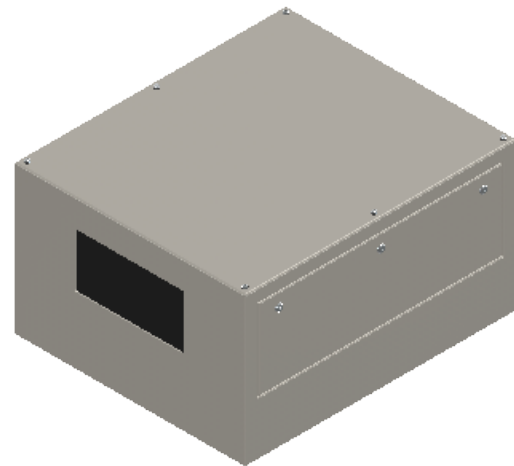

Line Set (high-pressure pipes and cooler control cable), choose from:

- 59.LS.09.03 - 3m [10ft] [ ] (default)
- 59.LS.09.05 - 5m [16ft] [ ]
- 59.LS.09.08 - 8m [25ft] [ ]
- 59.LS.09.10 - 10m [33ft] [ ]
- 59.LS.09.15 - 15m [50ft] [ ]

For single-zone systems, see ODU drawing 59.ODU.09

For multi-zone systems, consult Tempest for ODU specification.

Rigging Points:  
M12-1.75,  
6 Places Top  
4 Places Bottom

Note: Dimensions subject to change without notice; check with Tempest before construction.