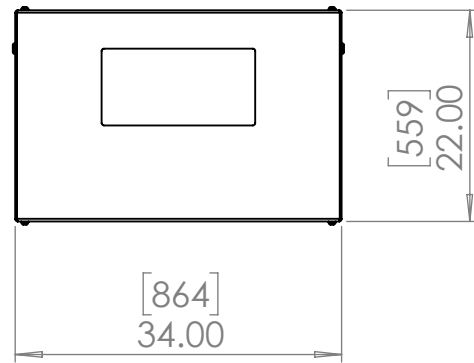

Line Set (high-pressure pipes and cooler control cable), choose from:

- 59.LS.09.03 - 3m [10ft] [ ] (default)
- 59.LS.09.05 - 5m [16ft] [ ]
- 59.LS.09.08 - 8m [25ft] [ ]
- 59.LS.09.10 - 10m [33ft] [ ]
- 59.LS.09.15 - 15m [50ft] [ ]

For single-zone systems, see ODU drawing 59.ODU.09

For multi-zone systems, consult Tempest for ODU specification.

Rigging Points:  
M12-1.75,  
6 Places Top  
4 Places Bottom

Note: Dimensions subject to change without notice; check with Tempest before construction.

UNLESS OTHERWISE SPECIFIED:  
DIMENSIONS ARE IN INCHES  
TOLERANCES:  
FRACTIONAL ±  
ANGULAR: MACH ± BEND ±  
TWO PLACE DECIMAL ±  
THREE PLACE DECIMAL ±  
INTERPRET GEOMETRIC TOLERANCING PER:  
MATERIAL  
Aluminum  
FINISH  
TBD

	NAME	DATE
DRAWN	TB	8/2/2022
CHECKED		
ENG APPR.		
MFG APPR.		
Q.A.		
COMMENTS:		

TITLE:  
Oasis 200 Landscape Enclosure (9k)

SIZE	DWG. NO.	REV
<b>B</b>	59.200.L	02

DO NOT SCALE DRAWING

SCALE: 1:20

SHEET 1 OF 1