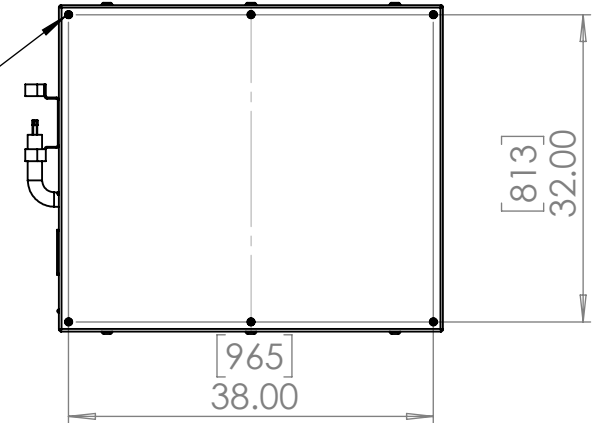

Line Set (high-pressure pipes and cooler control cable), choose from:

- 59.LS.09.03 - 3m [10ft] [ ] (default)
- 59.LS.09.05 - 5m [16ft] [ ]
- 59.LS.09.08 - 8m [25ft] [ ]
- 59.LS.09.10 - 10m [33ft] [ ]
- 59.LS.09.15 - 15m [50ft] [ ]

For single-zone systems, see ODU drawing 59.ODU.09

For multi-zone systems, consult Tempest for ODU specification.

Rigging Points:  
M12-1.75,  
6 Places Top  
4 Places Bottom

Note: Dimensions subject to change without notice; check with Tempest before construction.

UNLESS OTHERWISE SPECIFIED:  
DIMENSIONS ARE IN INCHES  
TOLERANCES:  
FRACTIONAL ±  
ANGULAR: MACH ± BEND ±  
TWO PLACE DECIMAL ±  
THREE PLACE DECIMAL ±  
INTERPRET GEOMETRIC TOLERANCING PER:  
MATERIAL  
Aluminum  
FINISH  
TBD

	NAME	DATE
DRAWN	TB	8/2/2022
CHECKED		
ENG APPR.		
MFG APPR.		
Q.A.		
COMMENTS:		

TITLE:  
Oasis 200 Landscape Enclosure (9k)

SIZE	DWG. NO.	REV
<b>B</b>	59.200.L	02

DO NOT SCALE DRAWING

SCALE: 1:20

SHEET 1 OF 1