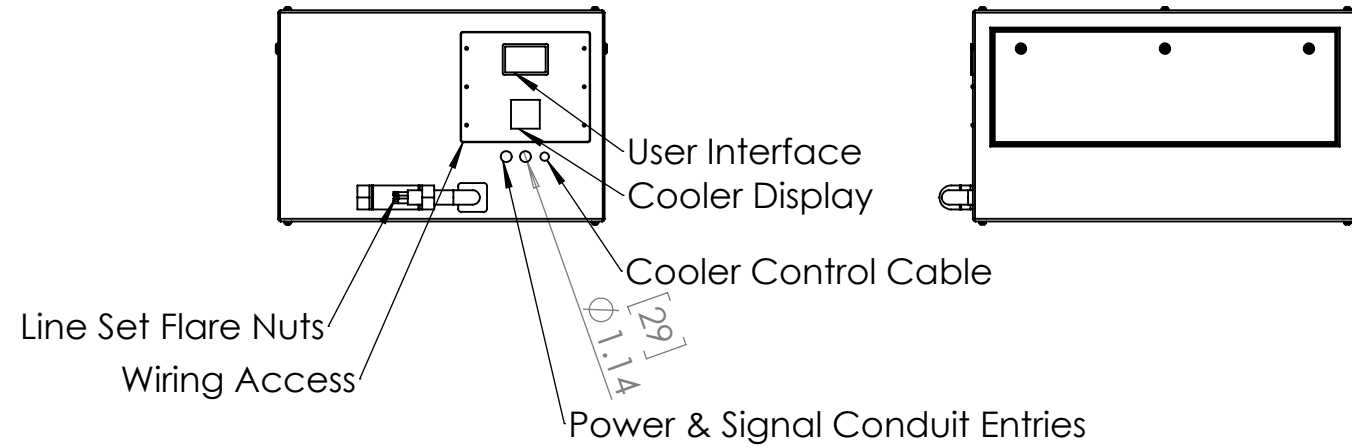

Line Set (high-pressure pipes and cooler control cable), choose from:

- 59.LS.09.03 - 3m [10ft] [ ] (default)
- 59.LS.09.05 - 5m [16ft] [ ]
- 59.LS.09.08 - 8m [25ft] [ ]
- 59.LS.09.10 - 10m [33ft] [ ]
- 59.LS.09.15 - 15m [50ft] [ ]

For single-zone systems, see ODU drawing 59.ODU.09

For multi-zone systems, consult Tempest for ODU specification.

Rigging Points:  
M12-1.75,  
6 Places Top  
4 Places Bottom

Note: Dimensions subject to change without notice; check with Tempest before construction.

UNLESS OTHERWISE SPECIFIED:  
DIMENSIONS ARE IN INCHES  
TOLERANCES:  
FRACTIONAL ±  
ANGULAR: MACH ± BEND ±  
TWO PLACE DECIMAL ±  
THREE PLACE DECIMAL ±  
INTERPRET GEOMETRIC TOLERANCING PER:  
MATERIAL  
Aluminum  
FINISH  
TBD