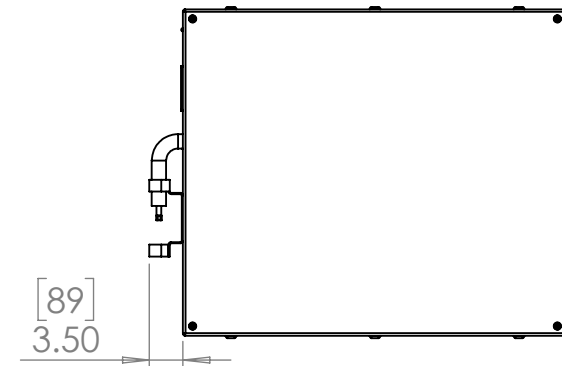

Line Set (high-pressure pipes and cooler control cable), choose from:

- 59.LS.09.03 - 3m [10ft] [ ] (default)
- 59.LS.09.05 - 5m [16ft] [ ]
- 59.LS.09.08 - 8m [25ft] [ ]
- 59.LS.09.10 - 10m [33ft] [ ]
- 59.LS.09.15 - 15m [50ft] [ ]

For single-zone systems, see ODU drawing 59.ODU.09

For multi-zone systems, consult Tempest for ODU specification.

Rigging Points:  
M12-1.75,  
6 Places Top  
4 Places Bottom

Note: Dimensions subject to change without notice; check with Tempest before construction.

UNLESS OTHERWISE SPECIFIED:  
DIMENSIONS ARE IN INCHES  
TOLERANCES:  
FRACTIONAL ±  
ANGULAR: MACH ± BEND ±  
TWO PLACE DECIMAL ±  
THREE PLACE DECIMAL ±  
INTERPRET GEOMETRIC TOLERANCING PER:  
MATERIAL  
Aluminum  
FINISH  
TBD