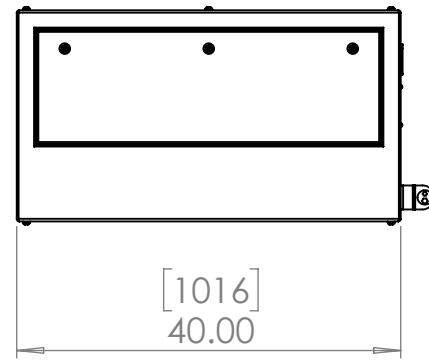

Line Set (high-pressure pipes and cooler control cable), choose from:

- 59.LS.09.03 - 3m [10ft] [ ] (default)
- 59.LS.09.05 - 5m [16ft] [ ]
- 59.LS.09.08 - 8m [25ft] [ ]
- 59.LS.09.10 - 10m [33ft] [ ]
- 59.LS.09.15 - 15m [50ft] [ ]

For single-zone systems, see ODU drawing 59.ODU.09

For multi-zone systems, consult Tempest for ODU specification.

Rigging Points:  
M12-1.75,  
6 Places Top  
4 Places Bottom

Note: Dimensions subject to change without notice; check with Tempest before construction.

UNLESS OTHERWISE SPECIFIED:  
DIMENSIONS ARE IN INCHES  
TOLERANCES:  
FRACTIONAL ±  
ANGULAR: MACH ± BEND ±  
TWO PLACE DECIMAL ±  
THREE PLACE DECIMAL ±  
INTERPRET GEOMETRIC TOLERANCING PER:  
MATERIAL  
Aluminum  
FINISH  
TBD