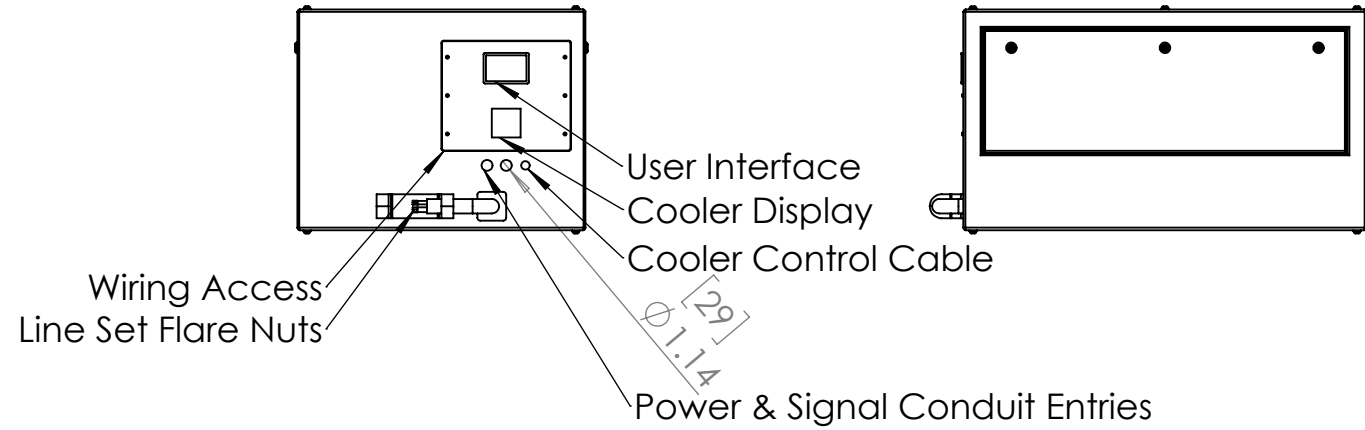

Line Set (high-pressure pipes and cooler control cable), choose from:

- 59.LS.09.03 - 3m [10ft] [] (default)
- 59.LS.09.05 - 5m [16ft] []
- 59.LS.09.08 - 8m [25ft] []
- 59.LS.09.10 - 10m [33ft] []
- 59.LS.09.15 - 15m [50ft] []

For single-zone systems, see ODU drawing 59.ODU.09

For multi-zone systems, consult Tempest for ODU specification.

Rigging Points:
M12-1.75,
6 places Top
4 Places Bottom

Note: Dimensions subject to change without notice; check with Tempest before construction.

UNLESS OTHERWISE SPECIFIED:
DIMENSIONS ARE IN INCHES
TOLERANCES:
FRACTIONAL ±
ANGULAR: MACH ± BEND ±
TWO PLACE DECIMAL ±
THREE PLACE DECIMAL ±
INTERPRET GEOMETRIC TOLERANCING PER:
MATERIAL
Aluminum
FINISH
TBD