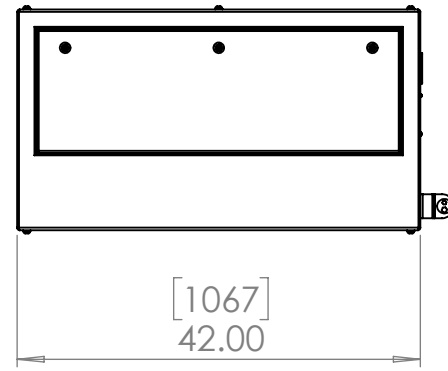

Line Set (high-pressure pipes and cooler control cable), choose from:

- 59.LS.09.03 - 3m [10ft] [] (default)
- 59.LS.09.05 - 5m [16ft] []
- 59.LS.09.08 - 8m [25ft] []
- 59.LS.09.10 - 10m [33ft] []
- 59.LS.09.15 - 15m [50ft] []

For single-zone systems, see ODU drawing 59.ODU.09

For multi-zone systems, consult Tempest for ODU specification.

Rigging Points:
M12-1.75,
6 places Top
4 Places Bottom

Note: Dimensions subject to change without notice; check with Tempest before construction.

UNLESS OTHERWISE SPECIFIED:
DIMENSIONS ARE IN INCHES
TOLERANCES:
FRACTIONAL ±
ANGULAR: MACH ± BEND ±
TWO PLACE DECIMAL ±
THREE PLACE DECIMAL ±
INTERPRET GEOMETRIC TOLERANCING PER:
MATERIAL
Aluminum
FINISH
TBD