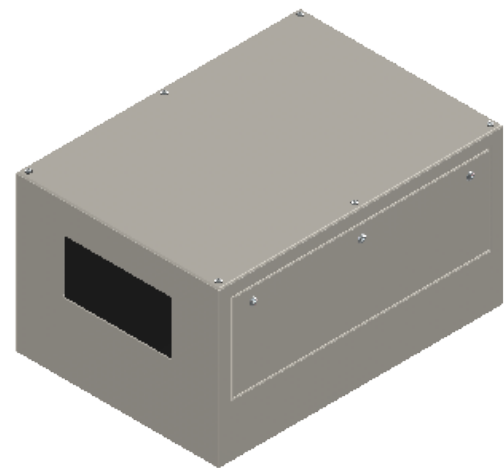

Line Set (high-pressure pipes and cooler control cable), choose from:

- 59.LS.09.03 - 3m [10ft] [] (default)
- 59.LS.09.05 - 5m [16ft] []
- 59.LS.09.08 - 8m [25ft] []
- 59.LS.09.10 - 10m [33ft] []
- 59.LS.09.15 - 15m [50ft] []

For single-zone systems, see ODU drawing 59.ODU.09

For multi-zone systems, consult Tempest for ODU specification.

Rigging Points:
M12-1.75,
6 places Top
4 Places Bottom

Note: Dimensions subject to change without notice; check with Tempest before construction.