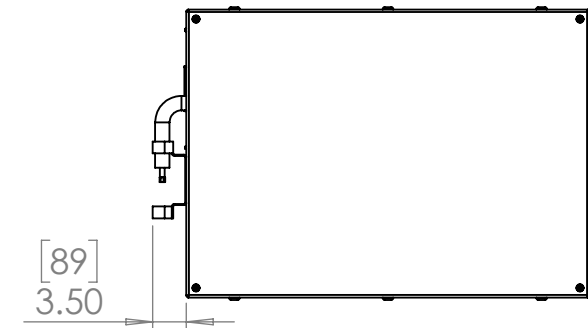

Line Set (high-pressure pipes and cooler control cable), choose from:

- 59.LS.09.03 - 3m [10ft] [] (default)
- 59.LS.09.05 - 5m [16ft] []
- 59.LS.09.08 - 8m [25ft] []
- 59.LS.09.10 - 10m [33ft] []
- 59.LS.09.15 - 15m [50ft] []

For single-zone systems, see ODU drawing 59.ODU.09

For multi-zone systems, consult Tempest for ODU specification.

Rigging Points:
M12-1.75,
6 places Top
4 Places Bottom

Note: Dimensions subject to change without notice; check with Tempest before construction.

UNLESS OTHERWISE SPECIFIED:
DIMENSIONS ARE IN INCHES
TOLERANCES:
FRACTIONAL ±
ANGULAR: MACH ± BEND ±
TWO PLACE DECIMAL ±
THREE PLACE DECIMAL ±
INTERPRET GEOMETRIC TOLERANCING PER:
MATERIAL
Aluminum
FINISH
TBD