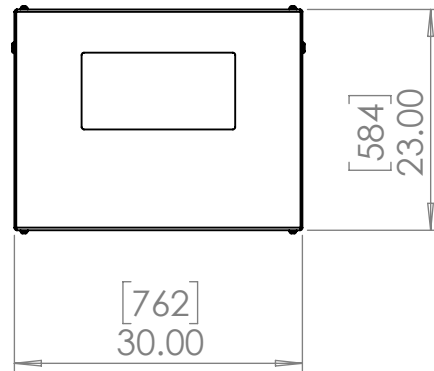

Line Set (high-pressure pipes and cooler control cable), choose from:

- 59.LS.09.03 - 3m [10ft] [] (default)
- 59.LS.09.05 - 5m [16ft] []
- 59.LS.09.08 - 8m [25ft] []
- 59.LS.09.10 - 10m [33ft] []
- 59.LS.09.15 - 15m [50ft] []

For single-zone systems, see ODU drawing 59.ODU.09

For multi-zone systems, consult Tempest for ODU specification.

Rigging Points:
M12-1.75,
6 places Top
4 Places Bottom

Note: Dimensions subject to change without notice; check with Tempest before construction.

UNLESS OTHERWISE SPECIFIED:
DIMENSIONS ARE IN INCHES
TOLERANCES:
FRACTIONAL ±
ANGULAR: MACH ± BEND ±
TWO PLACE DECIMAL ±
THREE PLACE DECIMAL ±
INTERPRET GEOMETRIC TOLERANCING PER:
MATERIAL
Aluminum
FINISH
TBD