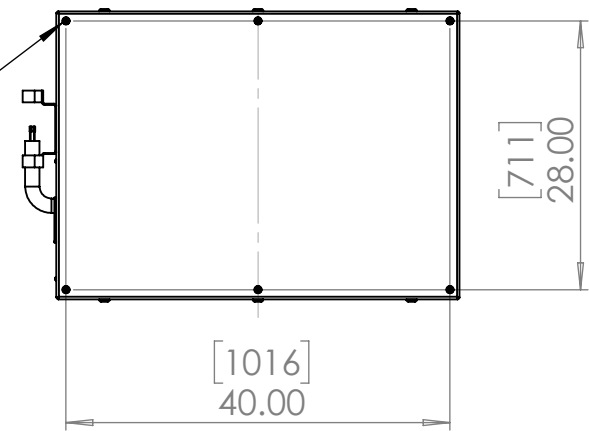

Line Set (high-pressure pipes and cooler control cable), choose from:

- 59.LS.09.03 - 3m [10ft] [] (default)
- 59.LS.09.05 - 5m [16ft] []
- 59.LS.09.08 - 8m [25ft] []
- 59.LS.09.10 - 10m [33ft] []
- 59.LS.09.15 - 15m [50ft] []

For single-zone systems, see ODU drawing 59.ODU.09

For multi-zone systems, consult Tempest for ODU specification.

Rigging Points:
M12-1.75,
6 places Top
4 Places Bottom

Note: Dimensions subject to change without notice; check with Tempest before construction.

UNLESS OTHERWISE SPECIFIED:
DIMENSIONS ARE IN INCHES
TOLERANCES:
FRACTIONAL ±
ANGULAR: MACH ± BEND ±
TWO PLACE DECIMAL ±
THREE PLACE DECIMAL ±
INTERPRET GEOMETRIC TOLERANCING PER:
MATERIAL
Aluminum
FINISH
TBD