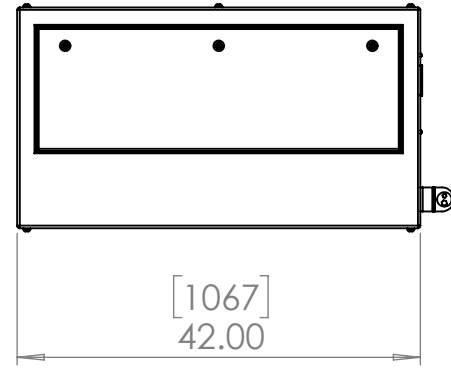

Line Set (high-pressure pipes and cooler control cable), choose from:

- 59.LS.09.03 - 3m [10ft] [ ] (default)
- 59.LS.09.05 - 5m [16ft] [ ]
- 59.LS.09.08 - 8m [25ft] [ ]
- 59.LS.09.10 - 10m [33ft] [ ]
- 59.LS.09.15 - 15m [50ft] [ ]

For single-zone systems, see ODU drawing 59.ODU.09

For multi-zone systems, consult Tempest for ODU specification.

Rigging Points:  
M12-1.75,  
6 places Top  
4 Places Bottom

Note: Dimensions subject to change without notice; check with Tempest before construction.

UNLESS OTHERWISE SPECIFIED:  
DIMENSIONS ARE IN INCHES  
TOLERANCES:  
FRACTIONAL ±  
ANGULAR: MACH ± BEND ±  
TWO PLACE DECIMAL ±  
THREE PLACE DECIMAL ±  
INTERPRET GEOMETRIC TOLERANCING PER:  
MATERIAL  
Aluminum  
FINISH  
TBD