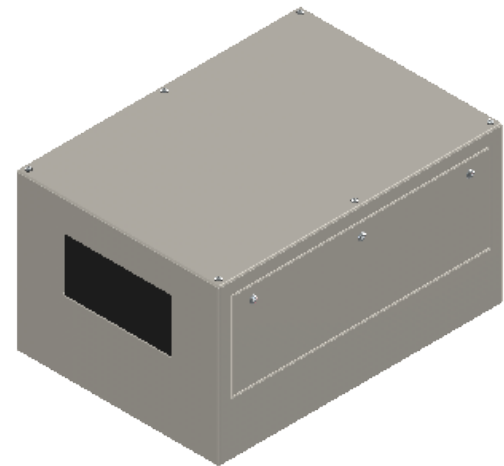

Line Set (high-pressure pipes and cooler control cable), choose from:

- 59.LS.09.03 - 3m [10ft] [ ] (default)
- 59.LS.09.05 - 5m [16ft] [ ]
- 59.LS.09.08 - 8m [25ft] [ ]
- 59.LS.09.10 - 10m [33ft] [ ]
- 59.LS.09.15 - 15m [50ft] [ ]

For single-zone systems, see ODU drawing 59.ODU.09

For multi-zone systems, consult Tempest for ODU specification.

Rigging Points:  
M12-1.75,  
6 places Top  
4 Places Bottom

Note: Dimensions subject to change without notice; check with Tempest before construction.