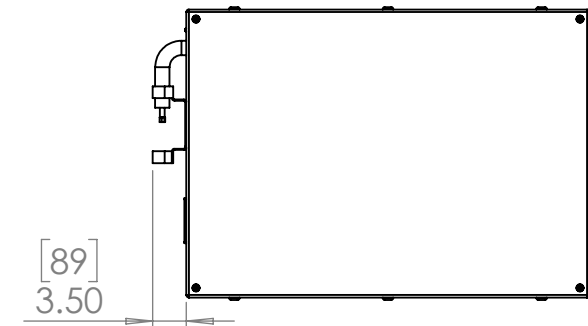

Line Set (high-pressure pipes and cooler control cable), choose from:

- 59.LS.09.03 - 3m [10ft] [ ] (default)
- 59.LS.09.05 - 5m [16ft] [ ]
- 59.LS.09.08 - 8m [25ft] [ ]
- 59.LS.09.10 - 10m [33ft] [ ]
- 59.LS.09.15 - 15m [50ft] [ ]

For single-zone systems, see ODU drawing 59.ODU.09

For multi-zone systems, consult Tempest for ODU specification.

Rigging Points:  
M12-1.75,  
6 places Top  
4 Places Bottom

Note: Dimensions subject to change without notice; check with Tempest before construction.

UNLESS OTHERWISE SPECIFIED:  
DIMENSIONS ARE IN INCHES  
TOLERANCES:  
FRACTIONAL ±  
ANGULAR: MACH ± BEND ±  
TWO PLACE DECIMAL ±  
THREE PLACE DECIMAL ±  
INTERPRET GEOMETRIC TOLERANCING PER:  
MATERIAL  
Aluminum  
FINISH  
TBD