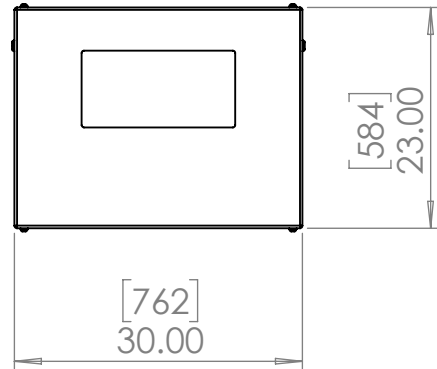

Line Set (high-pressure pipes and cooler control cable), choose from:

- 59.LS.09.03 - 3m [10ft] [ ] (default)
- 59.LS.09.05 - 5m [16ft] [ ]
- 59.LS.09.08 - 8m [25ft] [ ]
- 59.LS.09.10 - 10m [33ft] [ ]
- 59.LS.09.15 - 15m [50ft] [ ]

For single-zone systems, see ODU drawing 59.ODU.09

For multi-zone systems, consult Tempest for ODU specification.

Rigging Points:  
M12-1.75,  
6 places Top  
4 Places Bottom

Note: Dimensions subject to change without notice; check with Tempest before construction.

UNLESS OTHERWISE SPECIFIED:  
DIMENSIONS ARE IN INCHES  
TOLERANCES:  
FRACTIONAL ±  
ANGULAR: MACH ± BEND ±  
TWO PLACE DECIMAL ±  
THREE PLACE DECIMAL ±  
INTERPRET GEOMETRIC TOLERANCING PER:  
MATERIAL  
Aluminum  
FINISH  
TBD