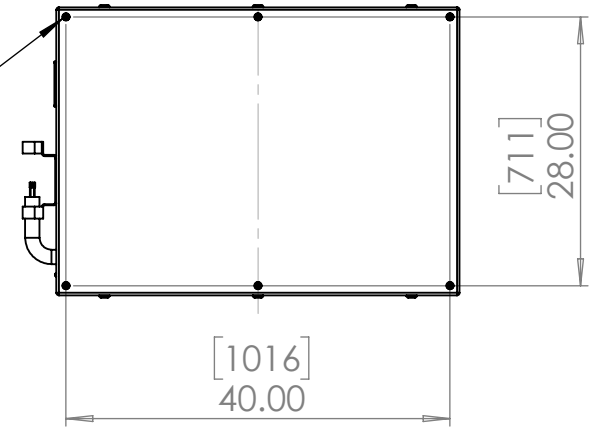

Line Set (high-pressure pipes and cooler control cable), choose from:

- 59.LS.09.03 - 3m [10ft] [ ] (default)
- 59.LS.09.05 - 5m [16ft] [ ]
- 59.LS.09.08 - 8m [25ft] [ ]
- 59.LS.09.10 - 10m [33ft] [ ]
- 59.LS.09.15 - 15m [50ft] [ ]

For single-zone systems, see ODU drawing 59.ODU.09

For multi-zone systems, consult Tempest for ODU specification.

Rigging Points:  
M12-1.75,  
6 places Top  
4 Places Bottom

Note: Dimensions subject to change without notice; check with Tempest before construction.

UNLESS OTHERWISE SPECIFIED:  
DIMENSIONS ARE IN INCHES  
TOLERANCES:  
FRACTIONAL ±  
ANGULAR: MACH ± BEND ±  
TWO PLACE DECIMAL ±  
THREE PLACE DECIMAL ±  
INTERPRET GEOMETRIC TOLERANCING PER:  
MATERIAL  
Aluminum  
FINISH  
TBD