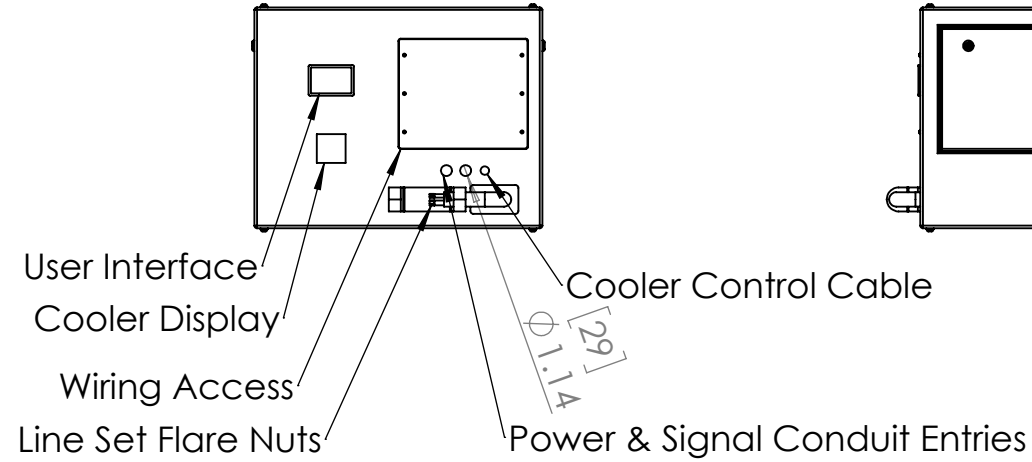

Line Set (high-pressure pipes and cooler control cable), choose from:

- 59.LS.09.03 - 3m [10ft] [ ] (default)
- 59.LS.09.05 - 5m [16ft] [ ]
- 59.LS.09.08 - 8m [25ft] [ ]
- 59.LS.09.10 - 10m [33ft] [ ]
- 59.LS.09.15 - 15m [50ft] [ ]

For single-zone systems, see ODU drawing 59.ODU.09

For multi-zone systems, consult Tempest for ODU specification.

Rigging Points:  
M12-1.75,  
6 places Top  
4 Places Bottom

Note: Dimensions subject to change without notice; check with Tempest before construction.