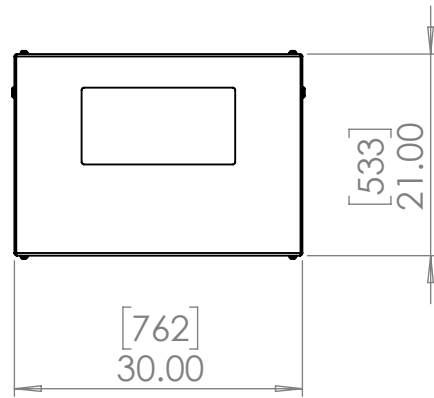

Line Set (high-pressure pipes and cooler control cable), choose from:

- 59.LS.09.03 - 3m [10ft] [] (default)
- 59.LS.09.05 - 5m [16ft] []
- 59.LS.09.08 - 8m [25ft] []
- 59.LS.09.10 - 10m [33ft] []
- 59.LS.09.15 - 15m [50ft] []

For single-zone systems, see ODU drawing 59.ODU.09

For multi-zone systems, consult Tempest for ODU specification.

Rigging Points:
M12-1.75,
6 places Top
4 Places Bottom

Note: Dimensions subject to change without notice; check with Tempest before construction.

UNLESS OTHERWISE SPECIFIED:
DIMENSIONS ARE IN INCHES
TOLERANCES:
FRACTIONAL ±
ANGULAR: MACH ± BEND ±
TWO PLACE DECIMAL ±
THREE PLACE DECIMAL ±
INTERPRET GEOMETRIC TOLERANCING PER:
MATERIAL
Aluminum
FINISH
TBD