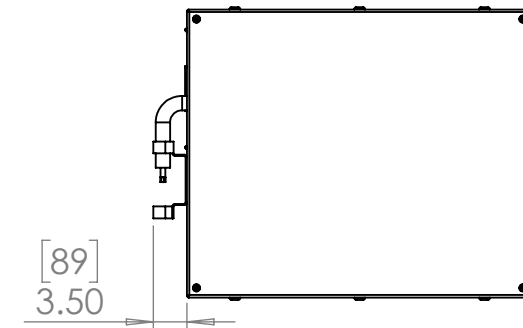

Line Set (high-pressure pipes and cooler control cable), choose from:

- 59.LS.09.03 - 3m [10ft] [] (default)
- 59.LS.09.05 - 5m [16ft] []
- 59.LS.09.08 - 8m [25ft] []
- 59.LS.09.10 - 10m [33ft] []
- 59.LS.09.15 - 15m [50ft] []

For single-zone systems, see ODU drawing 59.ODU.09

For multi-zone systems, consult Tempest for ODU specification.

Rigging Points:
M12-1.75,
6 places Top
4 Places Bottom

Note: Dimensions subject to change without notice; check with Tempest before construction.

UNLESS OTHERWISE SPECIFIED:
DIMENSIONS ARE IN INCHES
TOLERANCES:
FRACTIONAL ±
ANGULAR: MACH ± BEND ±
TWO PLACE DECIMAL ±
THREE PLACE DECIMAL ±
INTERPRET GEOMETRIC TOLERANCING PER:
MATERIAL
Aluminum
FINISH
TBD