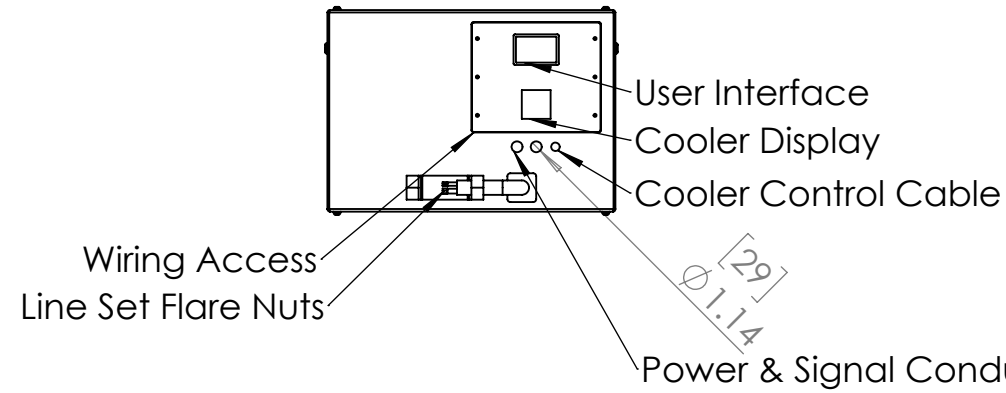

Line Set (high-pressure pipes and cooler control cable), choose from:

- 59.LS.09.03 - 3m [10ft] [] (default)
- 59.LS.09.05 - 5m [16ft] []
- 59.LS.09.08 - 8m [25ft] []
- 59.LS.09.10 - 10m [33ft] []
- 59.LS.09.15 - 15m [50ft] []

For single-zone systems, see ODU drawing 59.ODU.09

For multi-zone systems, consult Tempest for ODU specification.

Rigging Points:
M12-1.75,
6 places Top
4 Places Bottom

Note: Dimensions subject to change without notice; check with Tempest before construction.