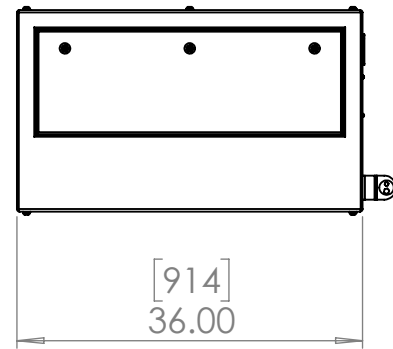

Line Set (high-pressure pipes and cooler control cable), choose from:

- 59.LS.09.03 - 3m [10ft] [] (default)
- 59.LS.09.05 - 5m [16ft] []
- 59.LS.09.08 - 8m [25ft] []
- 59.LS.09.10 - 10m [33ft] []
- 59.LS.09.15 - 15m [50ft] []

For single-zone systems, see ODU drawing 59.ODU.09

For multi-zone systems, consult Tempest for ODU specification.

Rigging Points:
M12-1.75,
6 places Top
4 Places Bottom

Note: Dimensions subject to change without notice; check with Tempest before construction.

UNLESS OTHERWISE SPECIFIED:
DIMENSIONS ARE IN INCHES
TOLERANCES:
FRACTIONAL ±
ANGULAR: MACH ± BEND ±
TWO PLACE DECIMAL ±
THREE PLACE DECIMAL ±
INTERPRET GEOMETRIC TOLERANCING PER:
MATERIAL
Aluminum
FINISH
TBD