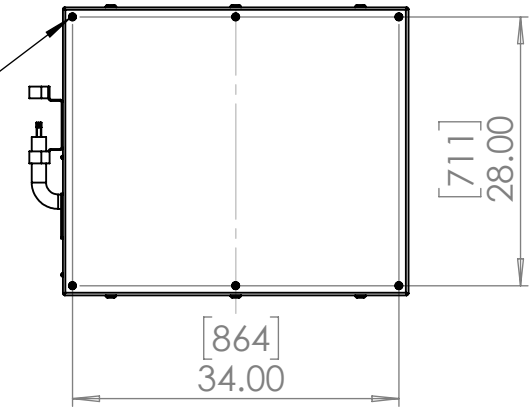

Line Set (high-pressure pipes and cooler control cable), choose from:

- 59.LS.09.03 - 3m [10ft] [] (default)
- 59.LS.09.05 - 5m [16ft] []
- 59.LS.09.08 - 8m [25ft] []
- 59.LS.09.10 - 10m [33ft] []
- 59.LS.09.15 - 15m [50ft] []

For single-zone systems, see ODU drawing 59.ODU.09

For multi-zone systems, consult Tempest for ODU specification.

Rigging Points:
M12-1.75,
6 places Top
4 Places Bottom

Note: Dimensions subject to change without notice; check with Tempest before construction.

UNLESS OTHERWISE SPECIFIED:
DIMENSIONS ARE IN INCHES
TOLERANCES:
FRACTIONAL ±
ANGULAR: MACH ± BEND ±
TWO PLACE DECIMAL ±
THREE PLACE DECIMAL ±
INTERPRET GEOMETRIC TOLERANCING PER:
MATERIAL
Aluminum
FINISH
TBD