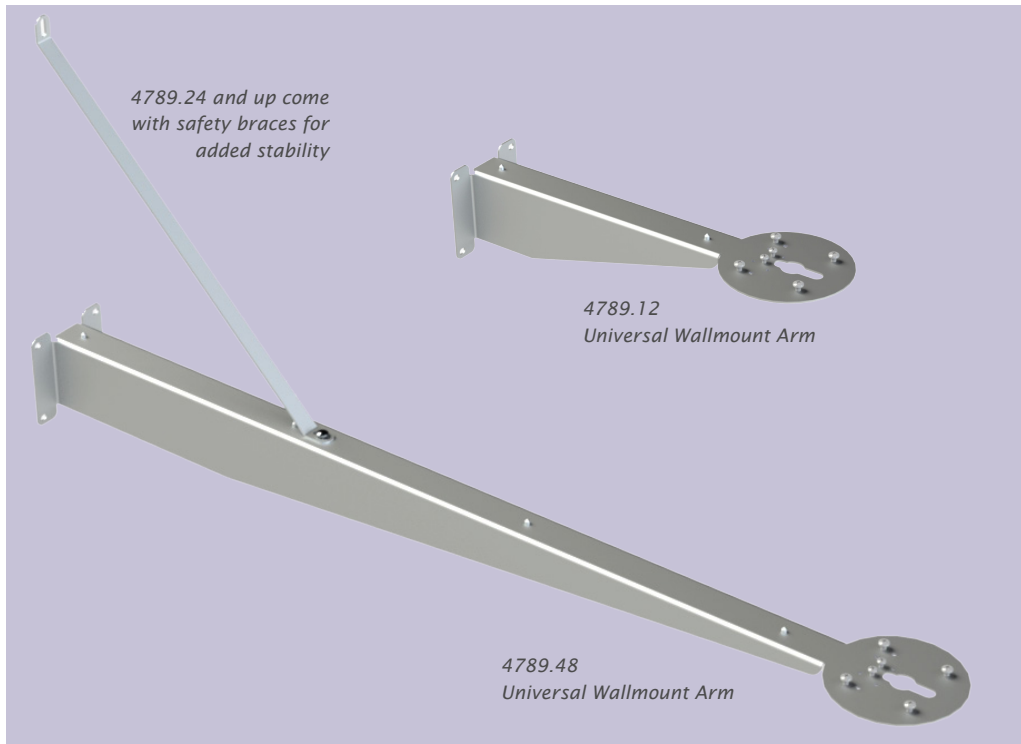

Universal Wallmount Arms

These rugged stainless steel arms allow you to mount any Philips Color Kinetics Graze, Vaya Linear, Vaya Wash, Blast, Burst or Compact Burst luminaire (even Landscape NPT Versions) to any wall.

These universal arms come with hardware to mount any Philips Color Kinetics Blast, Burst, Graze and Vaya luminaire.

And any landscape fixture with 1/2" NPT stem!

Part Number	Description	✓
4789.04	Universal Wallmount Arm, 4in [10cm]	
4789.06	Universal Wallmount Arm, 6in [15cm]	
4789.08	Universal Wallmount Arm, 8in [20cm]	
4789.12	Universal Wallmount Arm, 12in [30cm]	
4789.16	Universal Wallmount Arm, 16in [40cm]	
4789.18	Universal Wallmount Arm, 18in [45cm]	
4789.24	Universal Wallmount Arm, 24in [60cm]	
4789.36	Universal Wallmount Arm, 36in [90cm]	
4789.48	Universal Wallmount Arm, 48in [120cm]	
4789.XX	Universal Wallmount Arm, custom length (where XX is the length in inches)	

Arms are made of heavy gauge stainless steel for excellent corrosion resistance and great strength. Arms may be mounted on a heavy duty US 4" J-Box or direct to any wall (installer is responsible for mounting strength and structural integrity).

The luminaire leader cables may be neatly dressed on the underside of the arm back to the wall, with the nylon ties provided.

Visit www.tempest.biz for detailed submittal drawings.

Note: 4789 Series arms replace Tempest 4751 and 4781 series Arms.