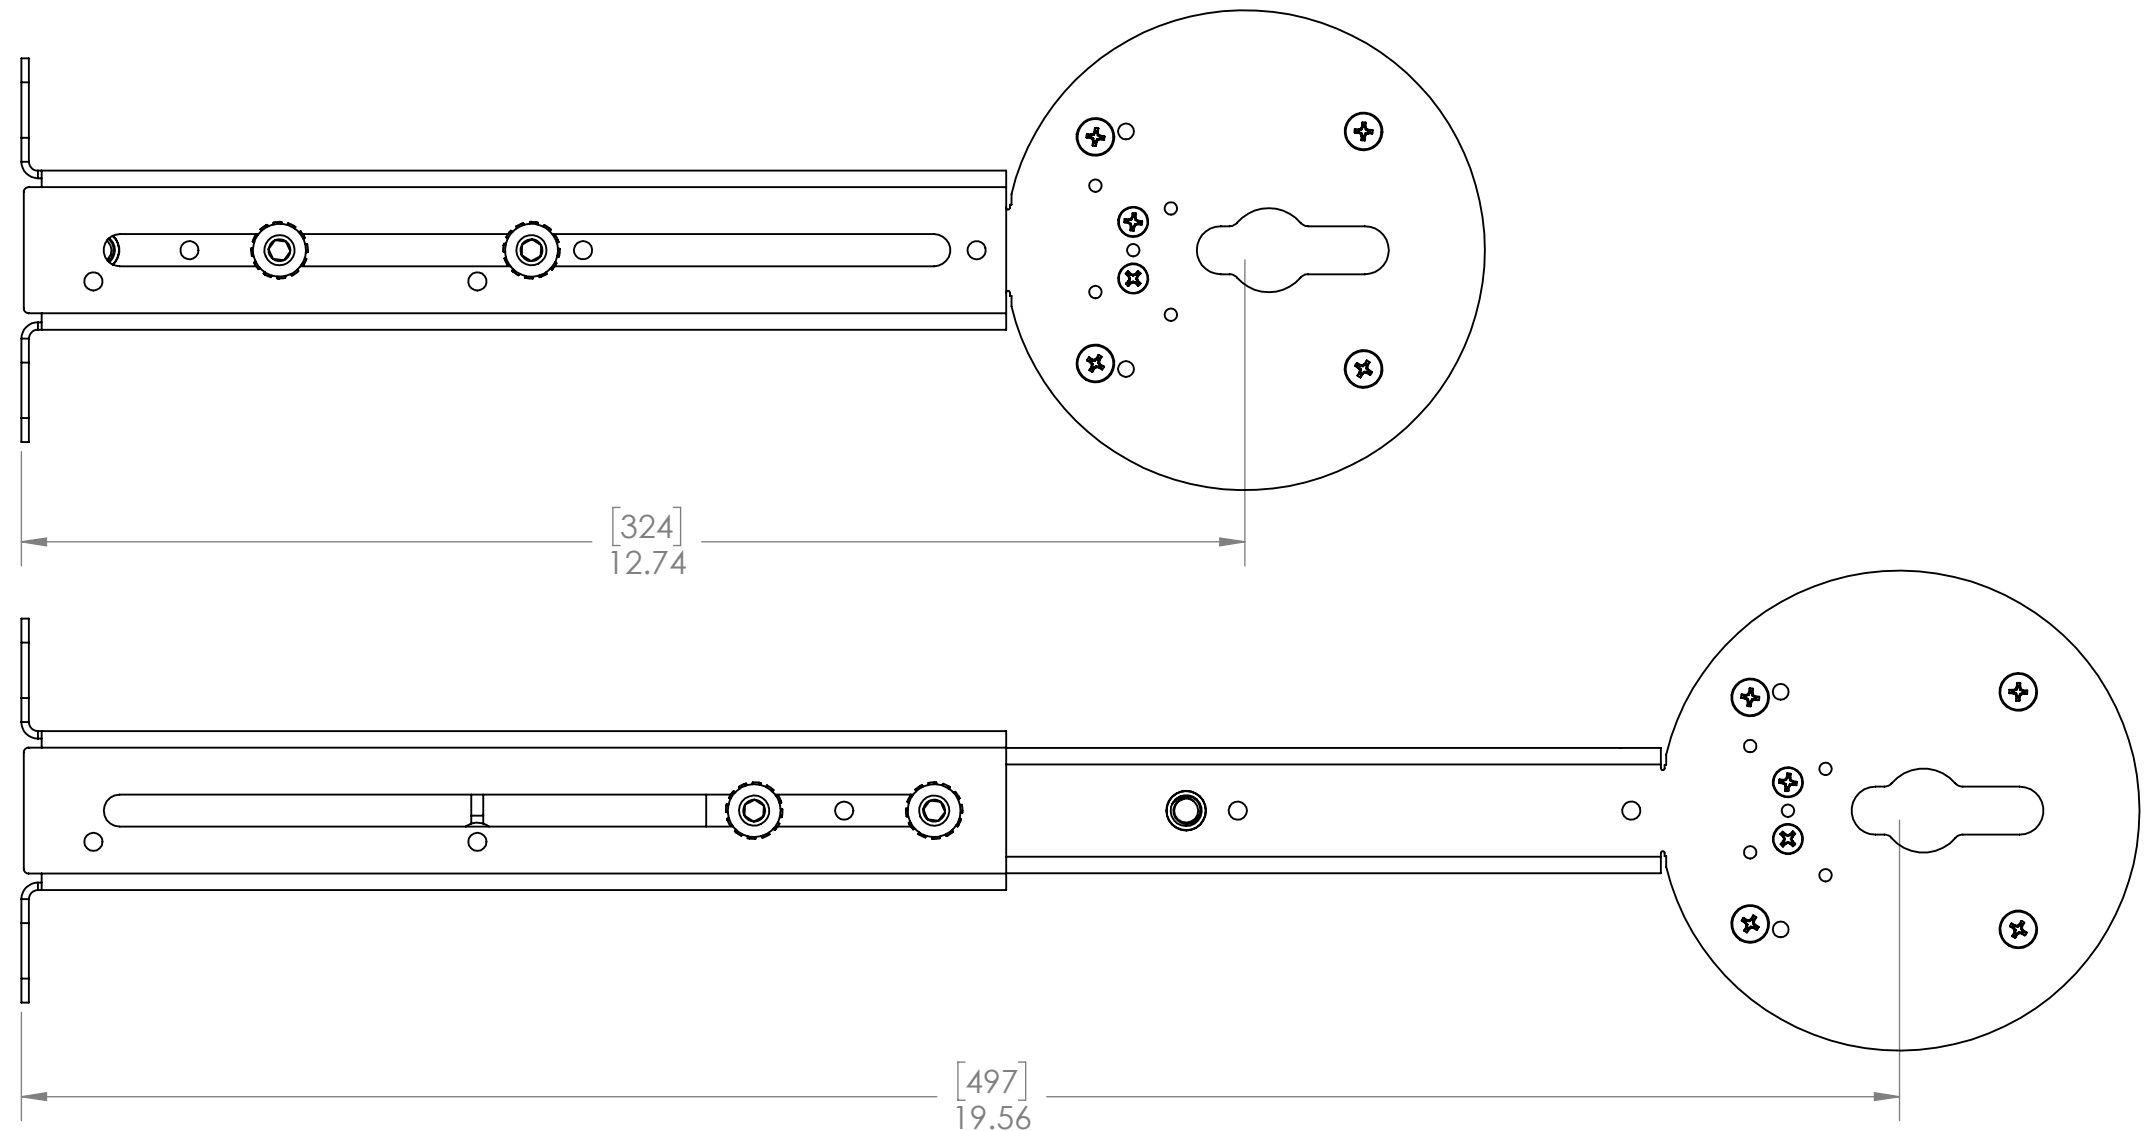

4789.T.1220 Universal Trombone Arm, Nominal 12-20in
(30-50cm)

For all CK Blast, Burst, Graze, Vaya Linear LP/MP, Vaya Wash and Landscape fixtures with 1/2" NPT Thread

UNLESS OTHERWISE SPECIFIED:
DIMENSIONS ARE IN INCHES
TOLERANCES:
FRACTIONAL ±
FRACTIONAL ±
ANGULAR: MACH ± BEND ±
TWO PLACE DECIMAL ±
THREE PLACE DECIMAL ±
INTERPRET GEOMETRIC
TOLERANCING PER:
MATERIAL
12 ga 304 SS
FINISH
Clean
DO NOT SCALE DRAWING

	NAME	DATE
DRAWN	TB	11/25/2015
CHECKED		
ENG APPR.		
MFG APPR.		
Q.A.		
COMMENTS:		

TITLE:
Universal Trombone Arm,
12-20in [30-50cm]

SIZE B	DWG. NO. 4789.T.1220	REV 05
------------------	-------------------------	-----------

SCALE: 1:2 SHEET 1 OF 2

8 7 6 5 4 3 2 1

D
C
B
A

D
C
B
A

Cable Management Zipties

Mount on US 4" Box, or direct to wall.
Installer is responsible for mounting in compliance with local building and electrical codes

	NAME	DATE
DRAWN	TB	11/25/2015
CHECKED		
ENG APPR.		
MFG APPR.		
Q.A.		
COMMENTS:		

TITLE:
Universal Trombone Arm,
12-20in [30-50cm]

SIZE	DWG. NO.	REV
B	4789.T.1220	05

SCALE: 1:2 SHEET 2 OF 2

8 7 6 5 4 3 2 1