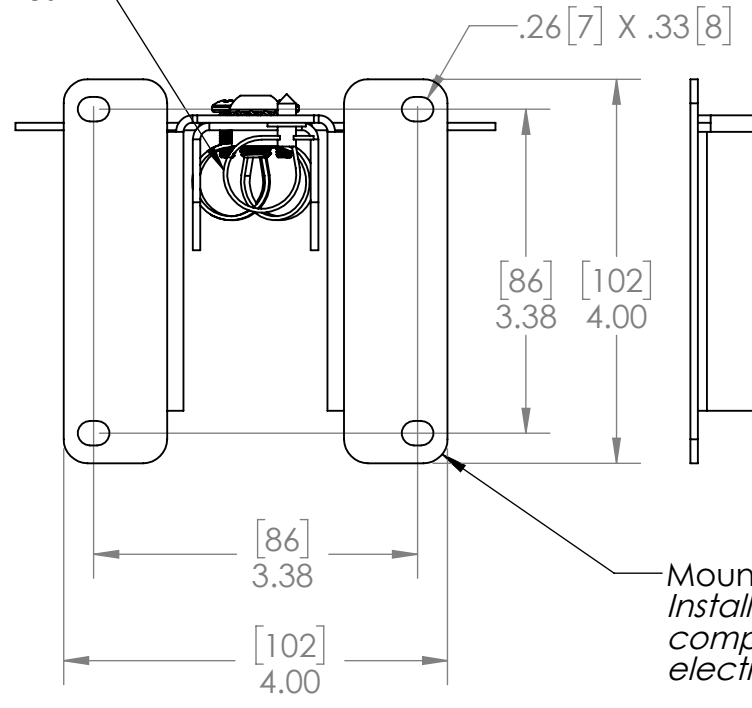

4789.T.1220 Universal Trombone Arm, Nominal 12-20in
(30-50cm)

For all CK Blast, Burst, Graze, Vaya Linear LP/MP, Vaya Wash and Landscape fixtures with 1/2" NPT Thread

UNLESS OTHERWISE SPECIFIED:
DIMENSIONS ARE IN INCHES
TOLERANCES:
FRACTIONAL ±
FRACTIONAL ±
ANGULAR: MACH ± BEND ±
TWO PLACE DECIMAL ±
THREE PLACE DECIMAL ±
INTERPRET GEOMETRIC
TOLERANCING PER:
MATERIAL
12 ga 304 SS
FINISH
Clean
DO NOT SCALE DRAWING

	NAME	DATE
DRAWN	TB	11/25/2015
CHECKED		
ENG APPR.		
MFG APPR.		
Q.A.		
COMMENTS:		

TITLE:
Universal Trombone Arm,
12-20in [30-50cm]

SIZE B	DWG. NO. 4789.T.1220	REV 05
------------------	-------------------------	-----------

SCALE: 1:2 SHEET 1 OF 2

8 7 6 5 4 3 2 1

D
C
B
A

D
C
B
A

Cable Management Zipties

Mount on US 4" Box, or direct to wall.
Installer is responsible for mounting in compliance with local building and electrical codes

	NAME	DATE
DRAWN	TB	11/25/2015
CHECKED		
ENG APPR.		
MFG APPR.		
Q.A.		
COMMENTS:		

TITLE:
Universal Trombone Arm,
12-20in [30-50cm]

SIZE	DWG. NO.	REV
B	4789.T.1220	05

SCALE: 1:2 SHEET 2 OF 2

8 7 6 5 4 3 2 1