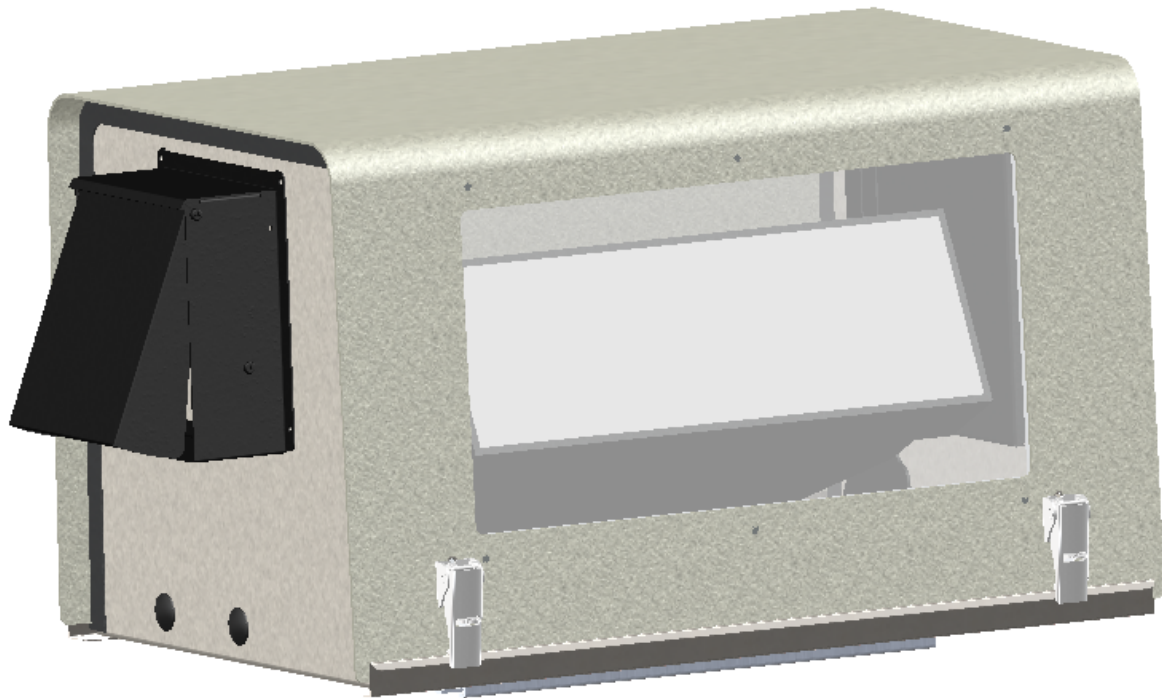

**Part # Guide**

6691.US 120V, MiniDEC Control  
 6691.IN 230V, MiniDEC Control  
 6691.DEC.US 120V, DEC Control  
 6691.DEC.IN 230V, DEC Control

Standard Color - Light Bronze  
 Other colors to order

UNLESS OTHERWISE SPECIFIED:  
 DIMENSIONS ARE IN INCHES  
 TOLERANCES:  
 FRACTIONAL ±  
 ANGULAR: MACH ± BEND ±  
 TWO PLACE DECIMAL ±  
 THREE PLACE DECIMAL ±  
 INTERPRET GEOMETRIC  
 TOLERANCING PER:

MATERIAL  
 Aluminum and Stainless Steel

FINISH  
 Powder Coat Lt Bronze

DO NOT SCALE DRAWING

	NAME	DATE
DRAWN	TB	10/2/2015
CHECKED		
ENG APPR.		
MFG APPR.		

TITLE:  
**Thunder 6691, for  
 Showline Nitro Strobe**

SIZE	DWG. NO.	REV
<b>B</b>	<b>6691.XX</b>	<b>01</b>

SCALE: 1:10 SHEET 1 OF 1