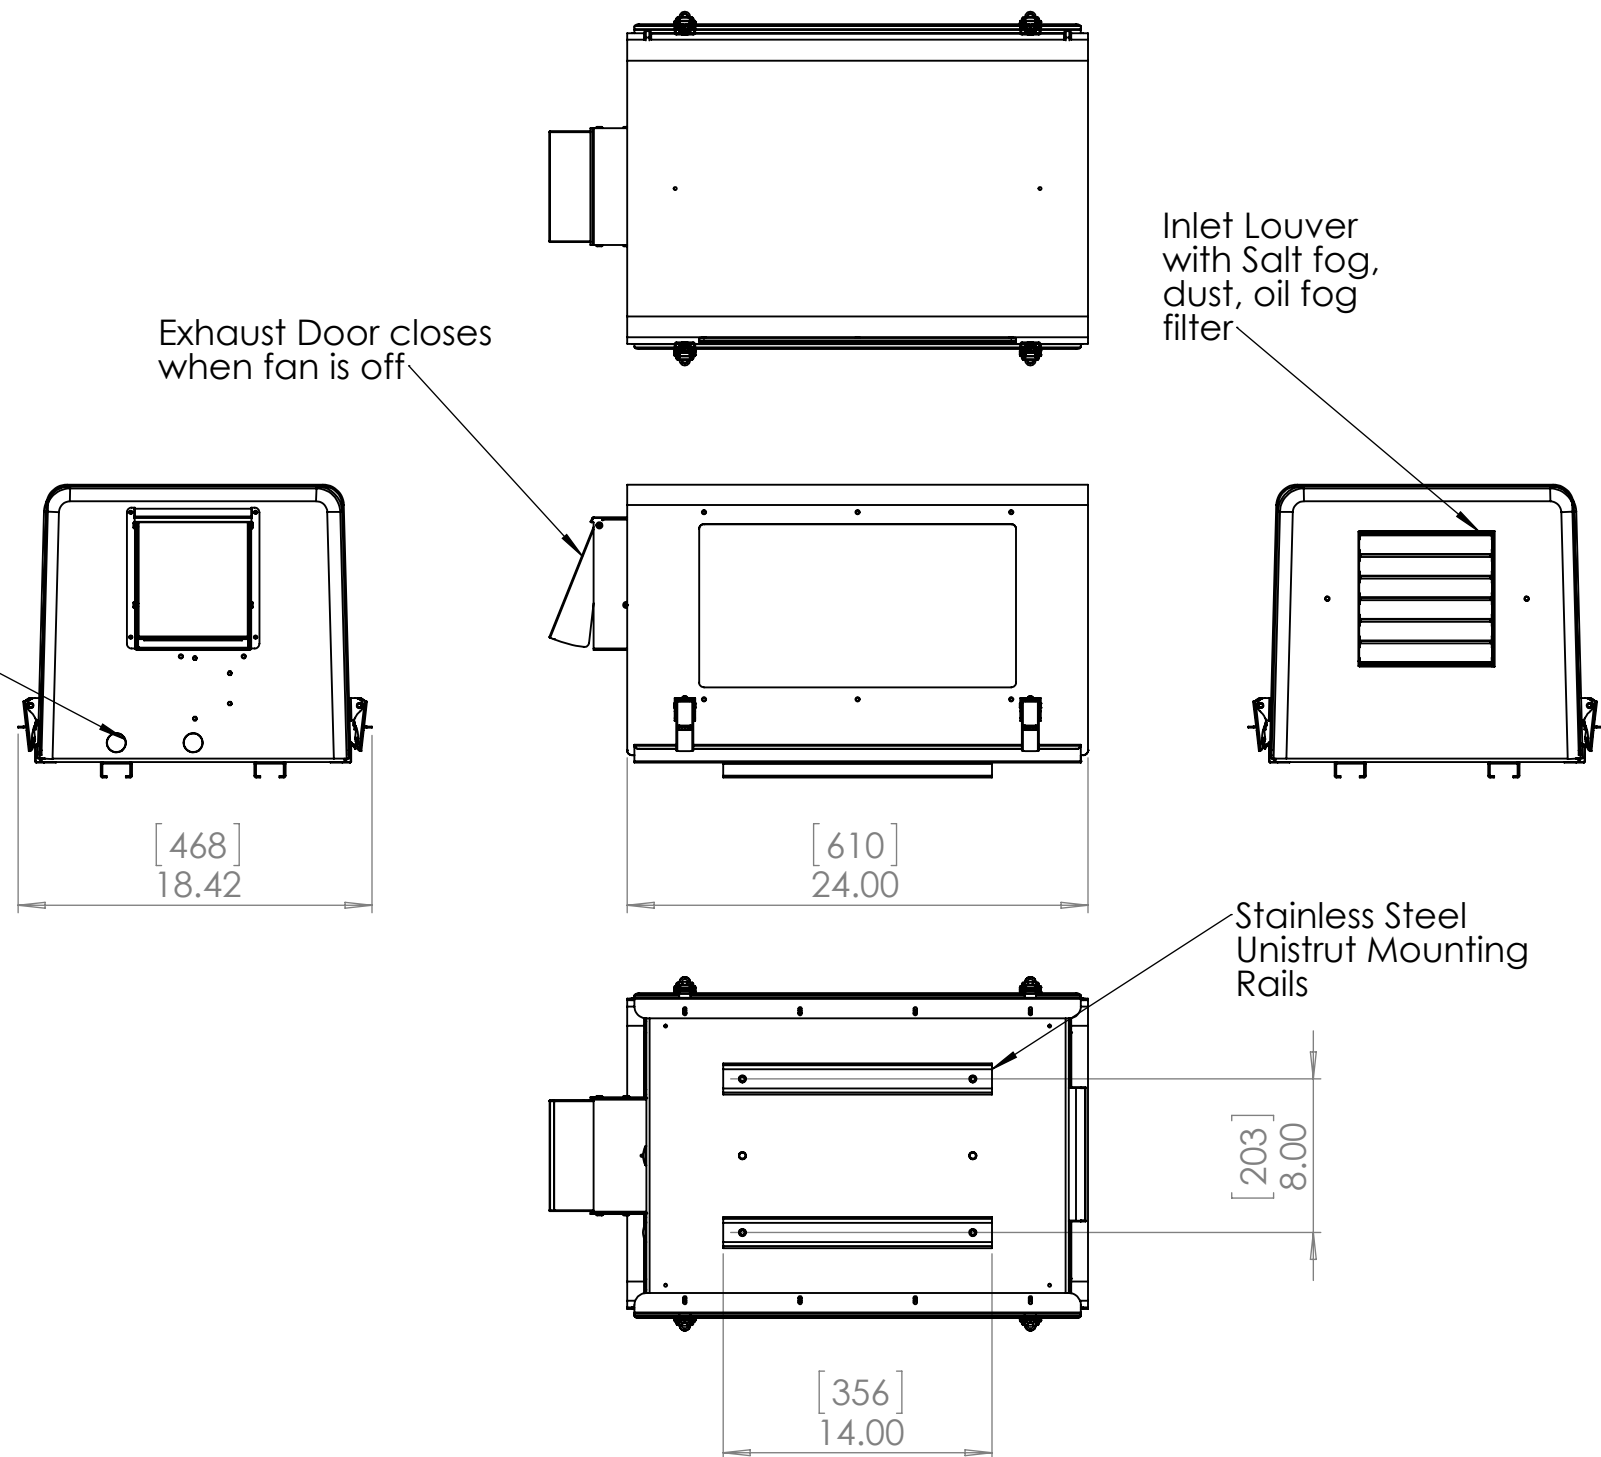

**Part # Guide**

6691.US 120V, MiniDEC Control  
 6691.IN 230V, MiniDEC Control  
 6691.DEC.US 120V, DEC Control  
 6691.DEC.IN 230V, DEC Control

Standard Color - Light Bronze  
 Other colors to order

UNLESS OTHERWISE SPECIFIED:  
 DIMENSIONS ARE IN INCHES  
 TOLERANCES:  
 FRACTIONAL ±  
 ANGULAR: MACH ± BEND ±  
 TWO PLACE DECIMAL ±  
 THREE PLACE DECIMAL ±  
 INTERPRET GEOMETRIC  
 TOLERANCING PER:

MATERIAL  
 Aluminum and Stainless Steel

FINISH  
 Powder Coat Lt Bronze

DO NOT SCALE DRAWING

	NAME	DATE
DRAWN	TB	10/2/2015
CHECKED		
ENG APPR.		
MFG APPR.		

TITLE:  
**Thunder 6691, for  
 Showline Nitro Strobe**

SIZE	DWG. NO.	REV
<b>B</b>	<b>6691.XX</b>	<b>01</b>

SCALE: 1:10 SHEET 1 OF 1