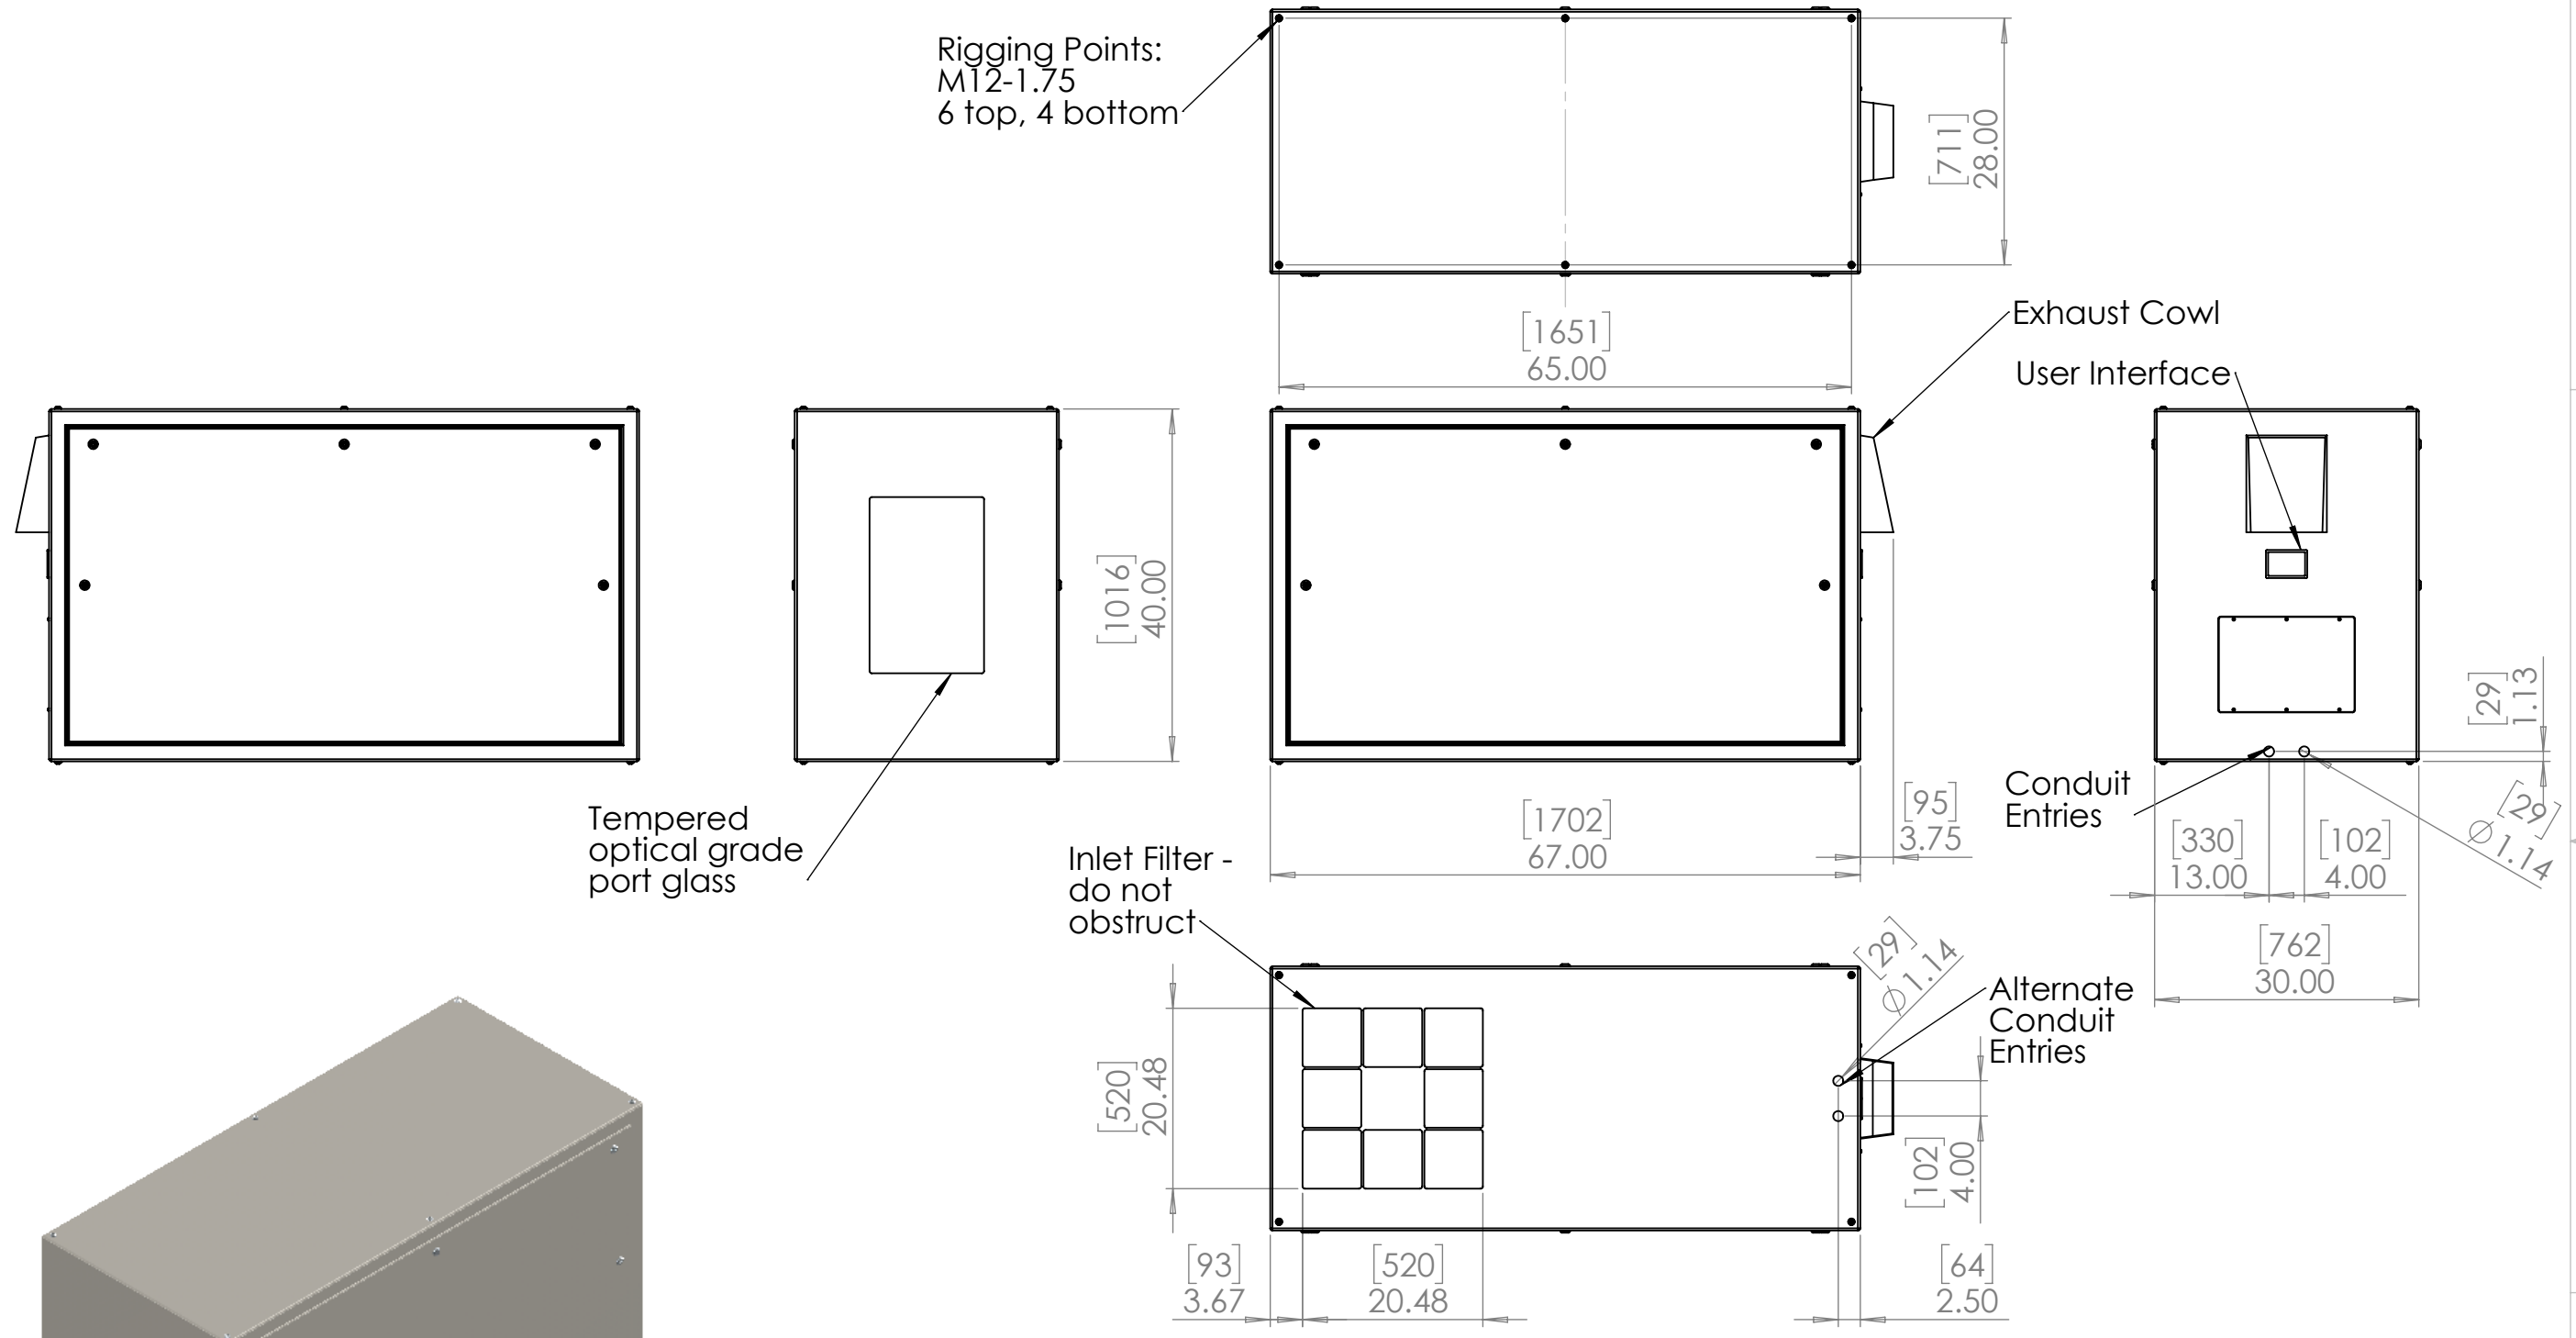

8 7 6 5 4 3 2 1

D
C
B
A

D
C
B
A

Doors open right and left side. Specify right or left projector slide when ordering.

UNLESS OTHERWISE SPECIFIED:
 DIMENSIONS ARE IN INCHES
 TOLERANCES:
 FRACTIONAL ±
 ANGULAR: MACH ± BEND ±
 TWO PLACE DECIMAL ±
 THREE PLACE DECIMAL ±
 INTERPRET GEOMETRIC TOLERANCING PER:
 MATERIAL
 Aluminum
 FINISH
 TBD
 DO NOT SCALE DRAWING

	NAME	DATE
DRAWN	TB	12/4/2019
CHECKED		
ENG APPR.		
MFG APPR.		
Q.A.		
COMMENTS:		

TEMPEST
lighting inc.

TITLE:
Cyclone 55.525 Portrait Enclosure

SIZE B	DWG. NO. 55.525.P.xx	REV 08
------------------	--------------------------------	------------------

SCALE: 1:20 SHEET 1 OF 1