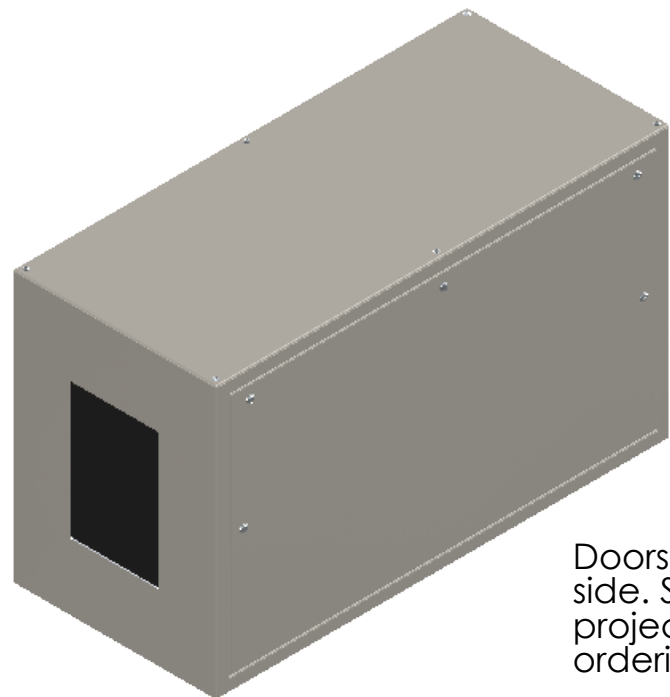

8 7 6 5 4 3 2 1

D
C
B
A

D
C
B
A

Doors open right and left side. Specify right or left projector slide when ordering.

UNLESS OTHERWISE SPECIFIED:
 DIMENSIONS ARE IN INCHES
 TOLERANCES:
 FRACTIONAL ±
 ANGULAR: MACH ± BEND ±
 TWO PLACE DECIMAL ±
 THREE PLACE DECIMAL ±
 INTERPRET GEOMETRIC TOLERANCING PER:
 MATERIAL
 Aluminum
 FINISH
 TBD
 DO NOT SCALE DRAWING

	NAME	DATE
DRAWN	TB	12/4/2019
CHECKED		
ENG APPR.		
MFG APPR.		
Q.A.		
COMMENTS:		

TEMPEST
lighting inc.

TITLE:
Cyclone 55.525 Portrait Enclosure

SIZE B	DWG. NO. 55.525.P.xx	REV 08
------------------	--------------------------------	------------------

SCALE: 1:20 SHEET 1 OF 1