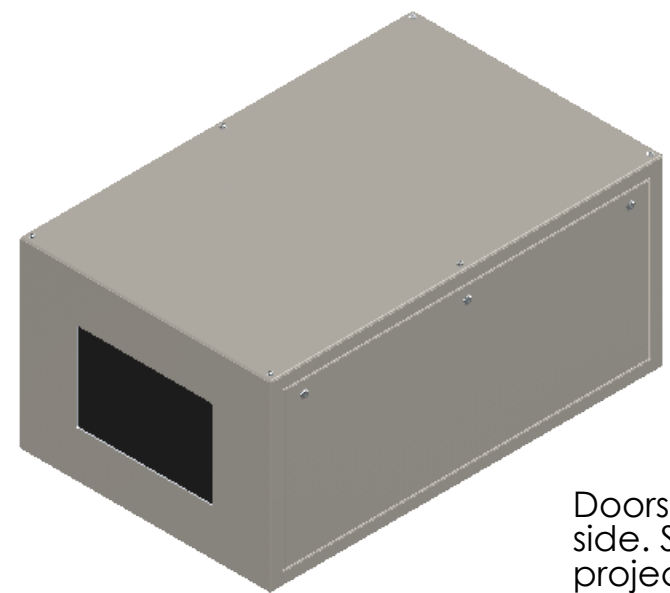

8 7 6 5 4 3 2 1

D
C
B
A

Doors open right and left side. Specify right or left projector slide when ordering.

UNLESS OTHERWISE SPECIFIED:
DIMENSIONS ARE IN INCHES
TOLERANCES:
FRACTIONAL ±
ANGULAR: MACH ± BEND ±
TWO PLACE DECIMAL ±
THREE PLACE DECIMAL ±
INTERPRET GEOMETRIC TOLERANCING PER:
MATERIAL
Aluminum
FINISH
TBD
DO NOT SCALE DRAWING

	NAME	DATE
DRAWN	TB	12/4/2019
CHECKED		
ENG APPR.		
MFG APPR.		
Q.A.		
COMMENTS:		

TEMPEST
lighting inc.

TITLE:
**Cyclone 55.314
Landscape Enclosure**

SIZE B	DWG. NO. 55.314.L.xx	REV 08
------------------	-------------------------	-----------