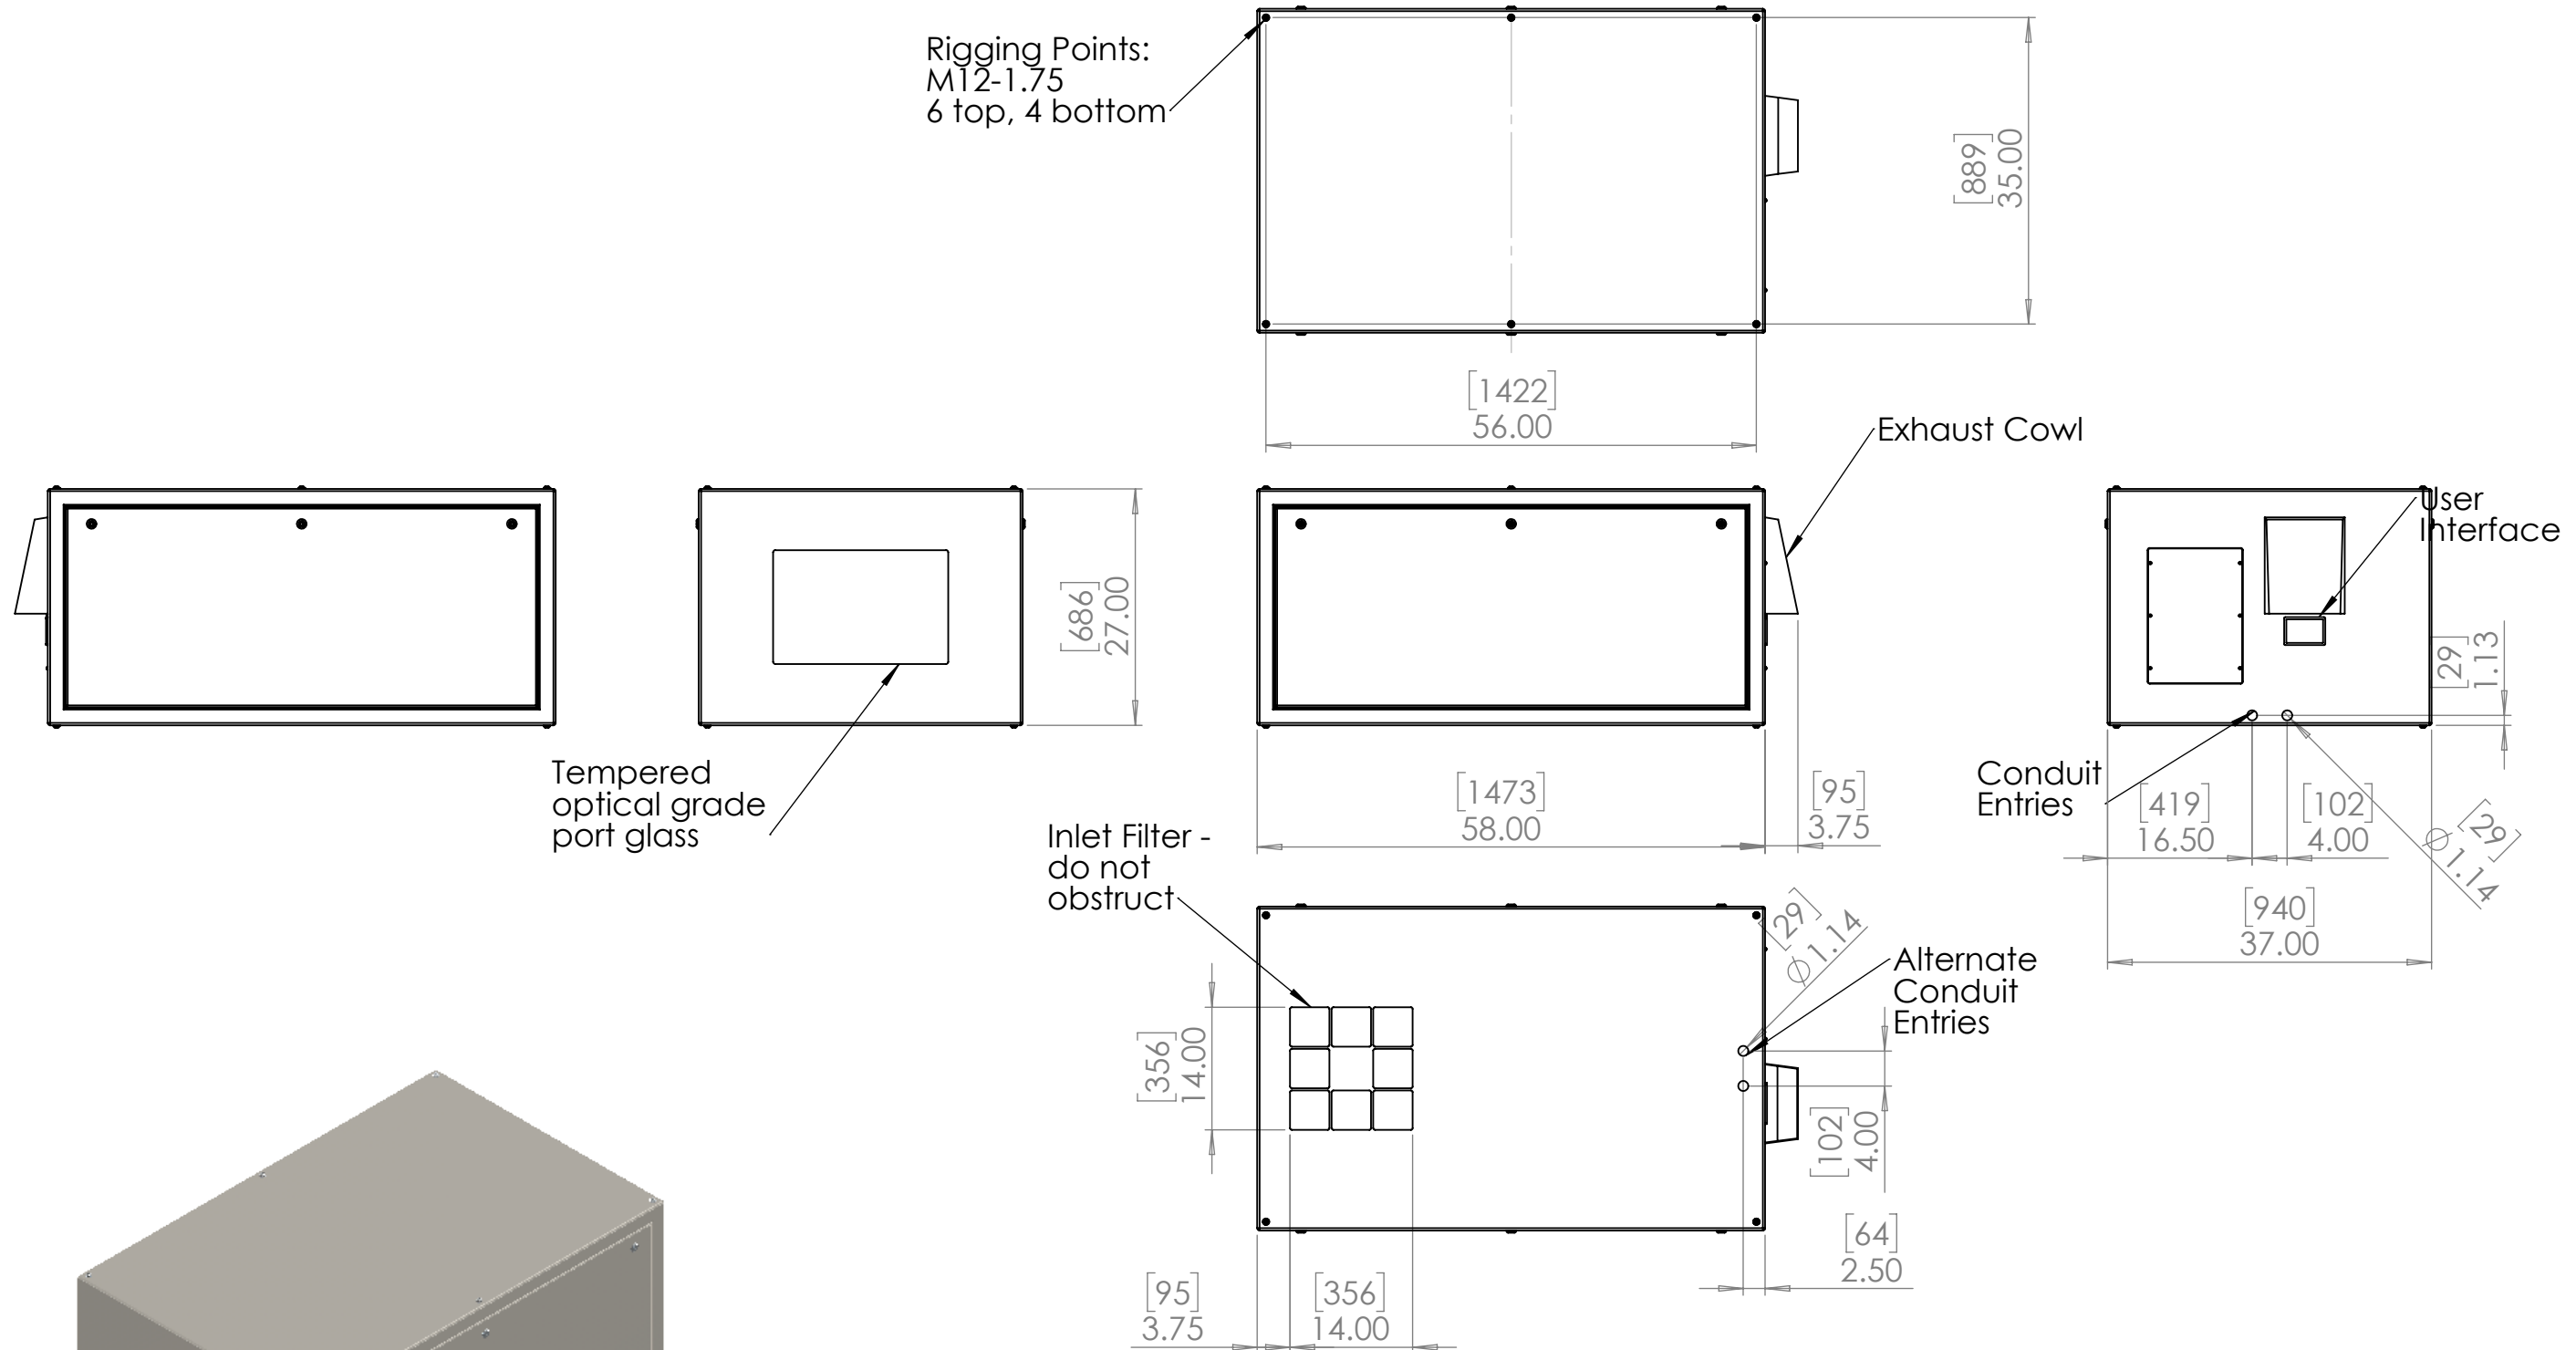

8 7 6 5 4 3 2 1

D
C
B
A

Doors open right and left side. Specify right or left projector slide when ordering.

UNLESS OTHERWISE SPECIFIED:
DIMENSIONS ARE IN INCHES
TOLERANCES:
FRACTIONAL ±
ANGULAR: MACH ± BEND ±
TWO PLACE DECIMAL ±
THREE PLACE DECIMAL ±
INTERPRET GEOMETRIC TOLERANCING PER:
MATERIAL
Aluminum
FINISH
TBD
DO NOT SCALE DRAWING

	NAME	DATE
DRAWN	TB	12/4/2019
CHECKED		
ENG APPR.		
MFG APPR.		
Q.A.		
COMMENTS:		

TEMPEST
lighting inc.

TITLE:
**Cyclone 55.314
Landscape Enclosure**

SIZE B	DWG. NO. 55.314.L.xx	REV 08
------------------	-------------------------	-----------

SCALE: 1:20 SHEET 1 OF 1

8 7 6 5 4 3 2 1