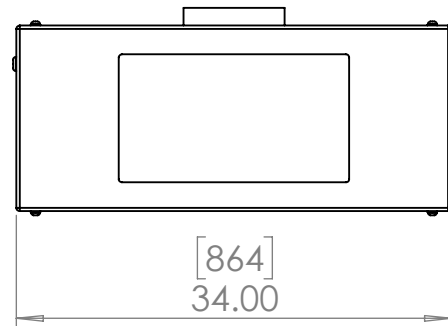

A

UNLESS OTHERWISE SPECIFIED:
 DIMENSIONS ARE IN INCHES
 TOLERANCES:
 FRACTIONAL ±
 ANGULAR: MACH ± BEND ±
 TWO PLACE DECIMAL ±
 THREE PLACE DECIMAL ±
 INTERPRET GEOMETRIC TOLERANCING PER:
 MATERIAL
 FINISH
 DO NOT SCALE DRAWING

	NAME	DATE
DRAWN	TB	7/7/2020
CHECKED		
ENG APPR.		
MFG APPR.		
Q.A.		
COMMENTS:		

TEMPEST
lighting inc.

TITLE:
Tacit 56.125 Landscape Enclosure

SIZE	DWG. NO.	REV
B	56.125.Lx.xx	06

SCALE: 1:20 SHEET 1 OF 1