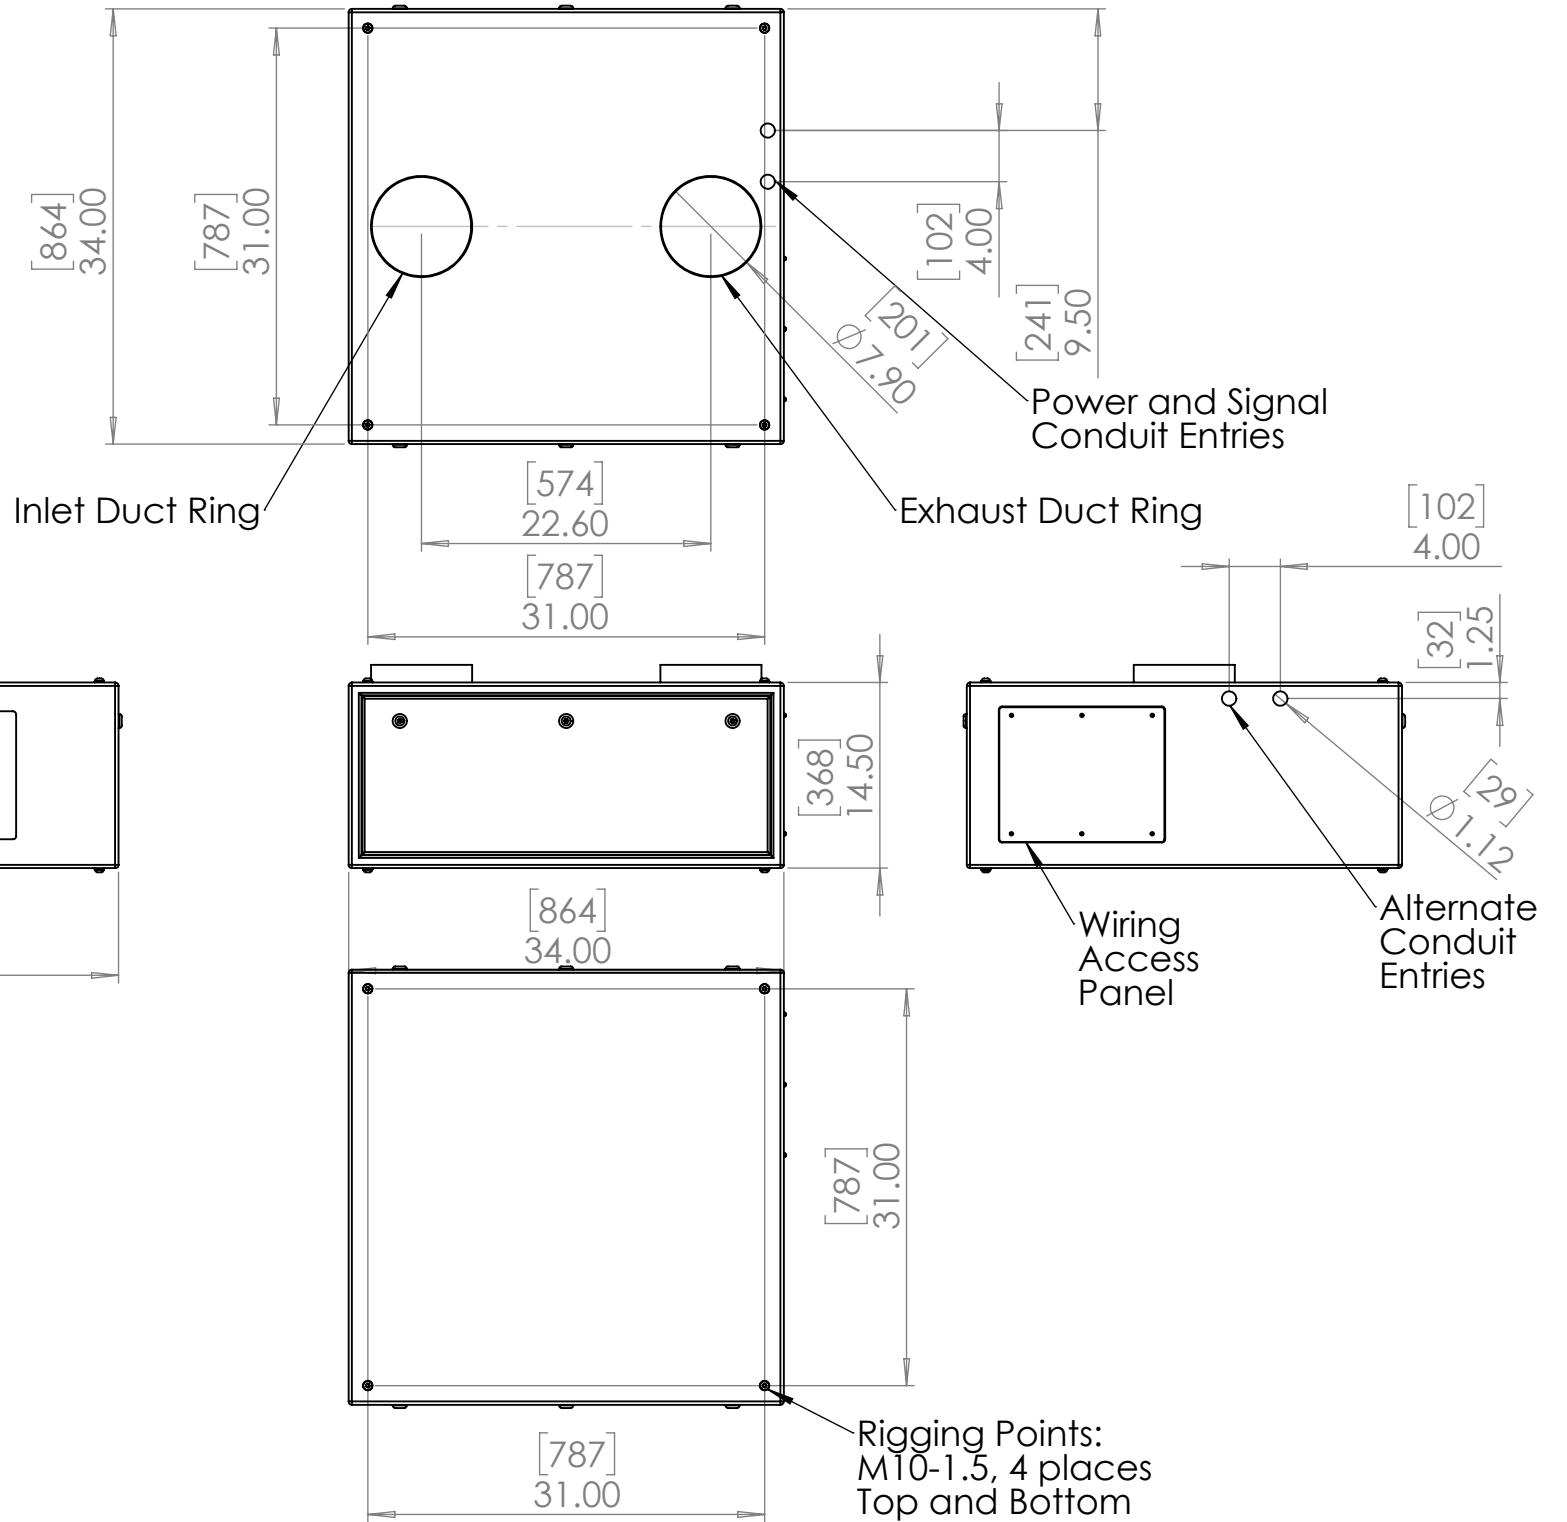

For Remote Fan Module, see drawing # 51.RFA.220.PWM

D

D

C

C

B

B

A

A

UNLESS OTHERWISE SPECIFIED:
 DIMENSIONS ARE IN INCHES
 TOLERANCES:
 FRACTIONAL ±
 ANGULAR: MACH ± BEND ±
 TWO PLACE DECIMAL ±
 THREE PLACE DECIMAL ±
 INTERPRET GEOMETRIC TOLERANCING PER:
 MATERIAL
 FINISH
 DO NOT SCALE DRAWING

	NAME	DATE
DRAWN	TB	7/7/2020
CHECKED		
ENG APPR.		
MFG APPR.		
Q.A.		
COMMENTS:		

TEMPEST
lighting inc.

TITLE:
Tacit 56.125 Landscape Enclosure

SIZE	DWG. NO.	REV
B	56.125.Lx.xx	06

SCALE: 1:20 SHEET 1 OF 1