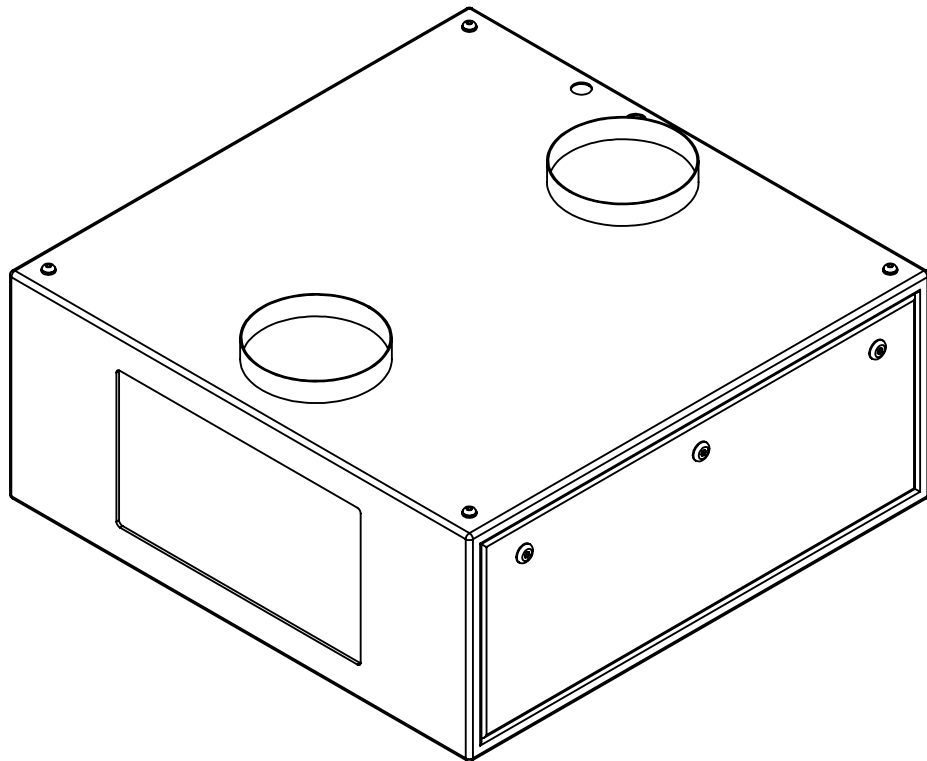

For Remote Fan Module, see drawing # 51.RFA.220.PWM

D

D

C

C

B

B

A

A

UNLESS OTHERWISE SPECIFIED:
 DIMENSIONS ARE IN INCHES
 TOLERANCES:
 FRACTIONAL ±
 ANGULAR: MACH ± BEND ±
 TWO PLACE DECIMAL ±
 THREE PLACE DECIMAL ±
 INTERPRET GEOMETRIC TOLERANCING PER:
 MATERIAL
 FINISH
 DO NOT SCALE DRAWING

	NAME	DATE
DRAWN	TB	7/7/2020
CHECKED		
ENG APPR.		
MFG APPR.		
Q.A.		
COMMENTS:		

TEMPEST
lighting inc.

TITLE:
Tacit 56.125 Landscape Enclosure

SIZE	DWG. NO.	REV
B	56.125.Lx.xx	06

SCALE: 1:20 SHEET 1 OF 1